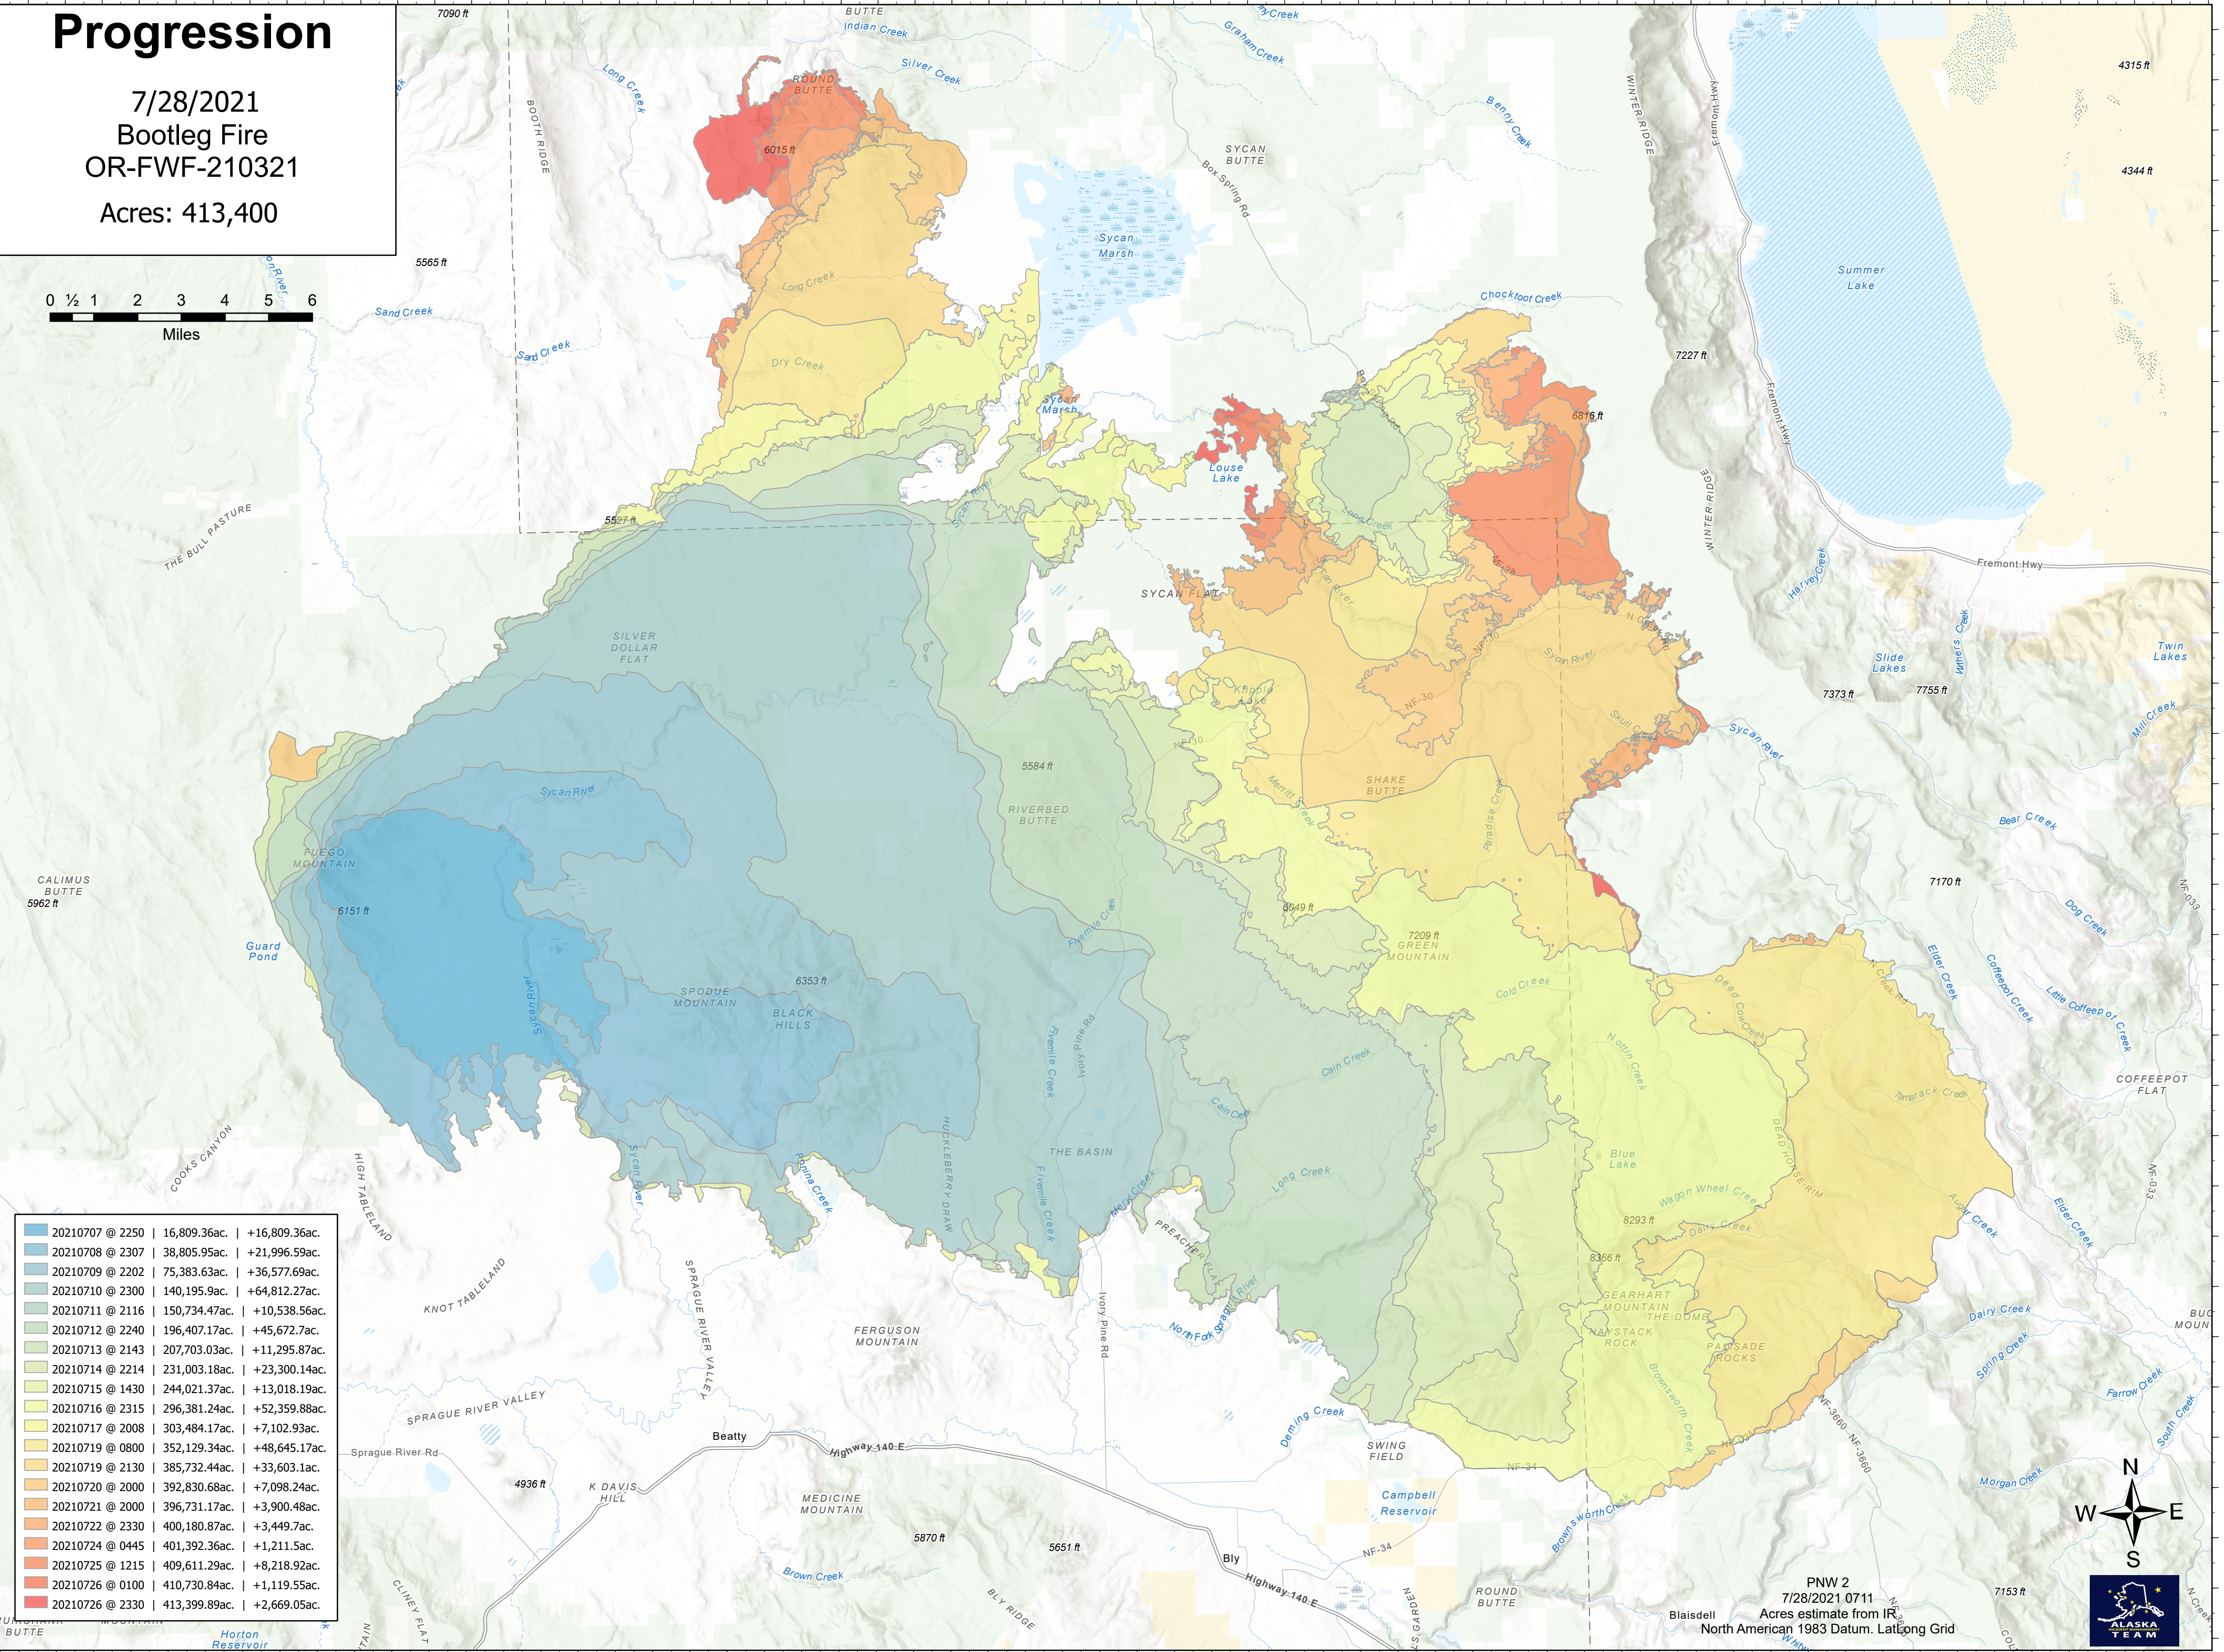

Progression

7/28/2021
Bootleg Fire
OR-FWF-210321
Acres: 413,400

20210707 @ 2250	16,809.36ac.	+16,809.36ac.
20210708 @ 2307	38,805.95ac.	+21,996.59ac.
20210709 @ 2202	75,383.63ac.	+36,577.69ac.
20210710 @ 2300	140,195.9ac.	+64,812.27ac.
20210711 @ 2116	150,734.47ac.	+10,538.56ac.
20210712 @ 2240	196,407.17ac.	+45,672.7ac.
20210713 @ 2143	207,703.03ac.	+11,295.87ac.
20210714 @ 2214	231,003.18ac.	+23,300.14ac.
20210715 @ 1430	244,021.37ac.	+13,018.19ac.
20210716 @ 2315	296,381.24ac.	+52,359.88ac.
20210717 @ 2008	303,484.17ac.	+7,102.93ac.
20210719 @ 0800	352,129.34ac.	+48,645.17ac.
20210719 @ 2130	385,732.44ac.	+33,603.1ac.
20210720 @ 2000	392,830.68ac.	+7,098.24ac.
20210721 @ 2000	396,731.17ac.	+3,900.48ac.
20210722 @ 2330	400,180.87ac.	+3,449.7ac.
20210724 @ 0445	401,392.36ac.	+1,211.5ac.
20210725 @ 1215	409,611.29ac.	+8,218.92ac.
20210726 @ 0100	410,730.84ac.	+1,119.55ac.
20210726 @ 2330	413,399.89ac.	+2,669.05ac.

PNW 2
7/28/2021 0711
Acres estimate from IR
North American 1983 Datum, LatLong Grid