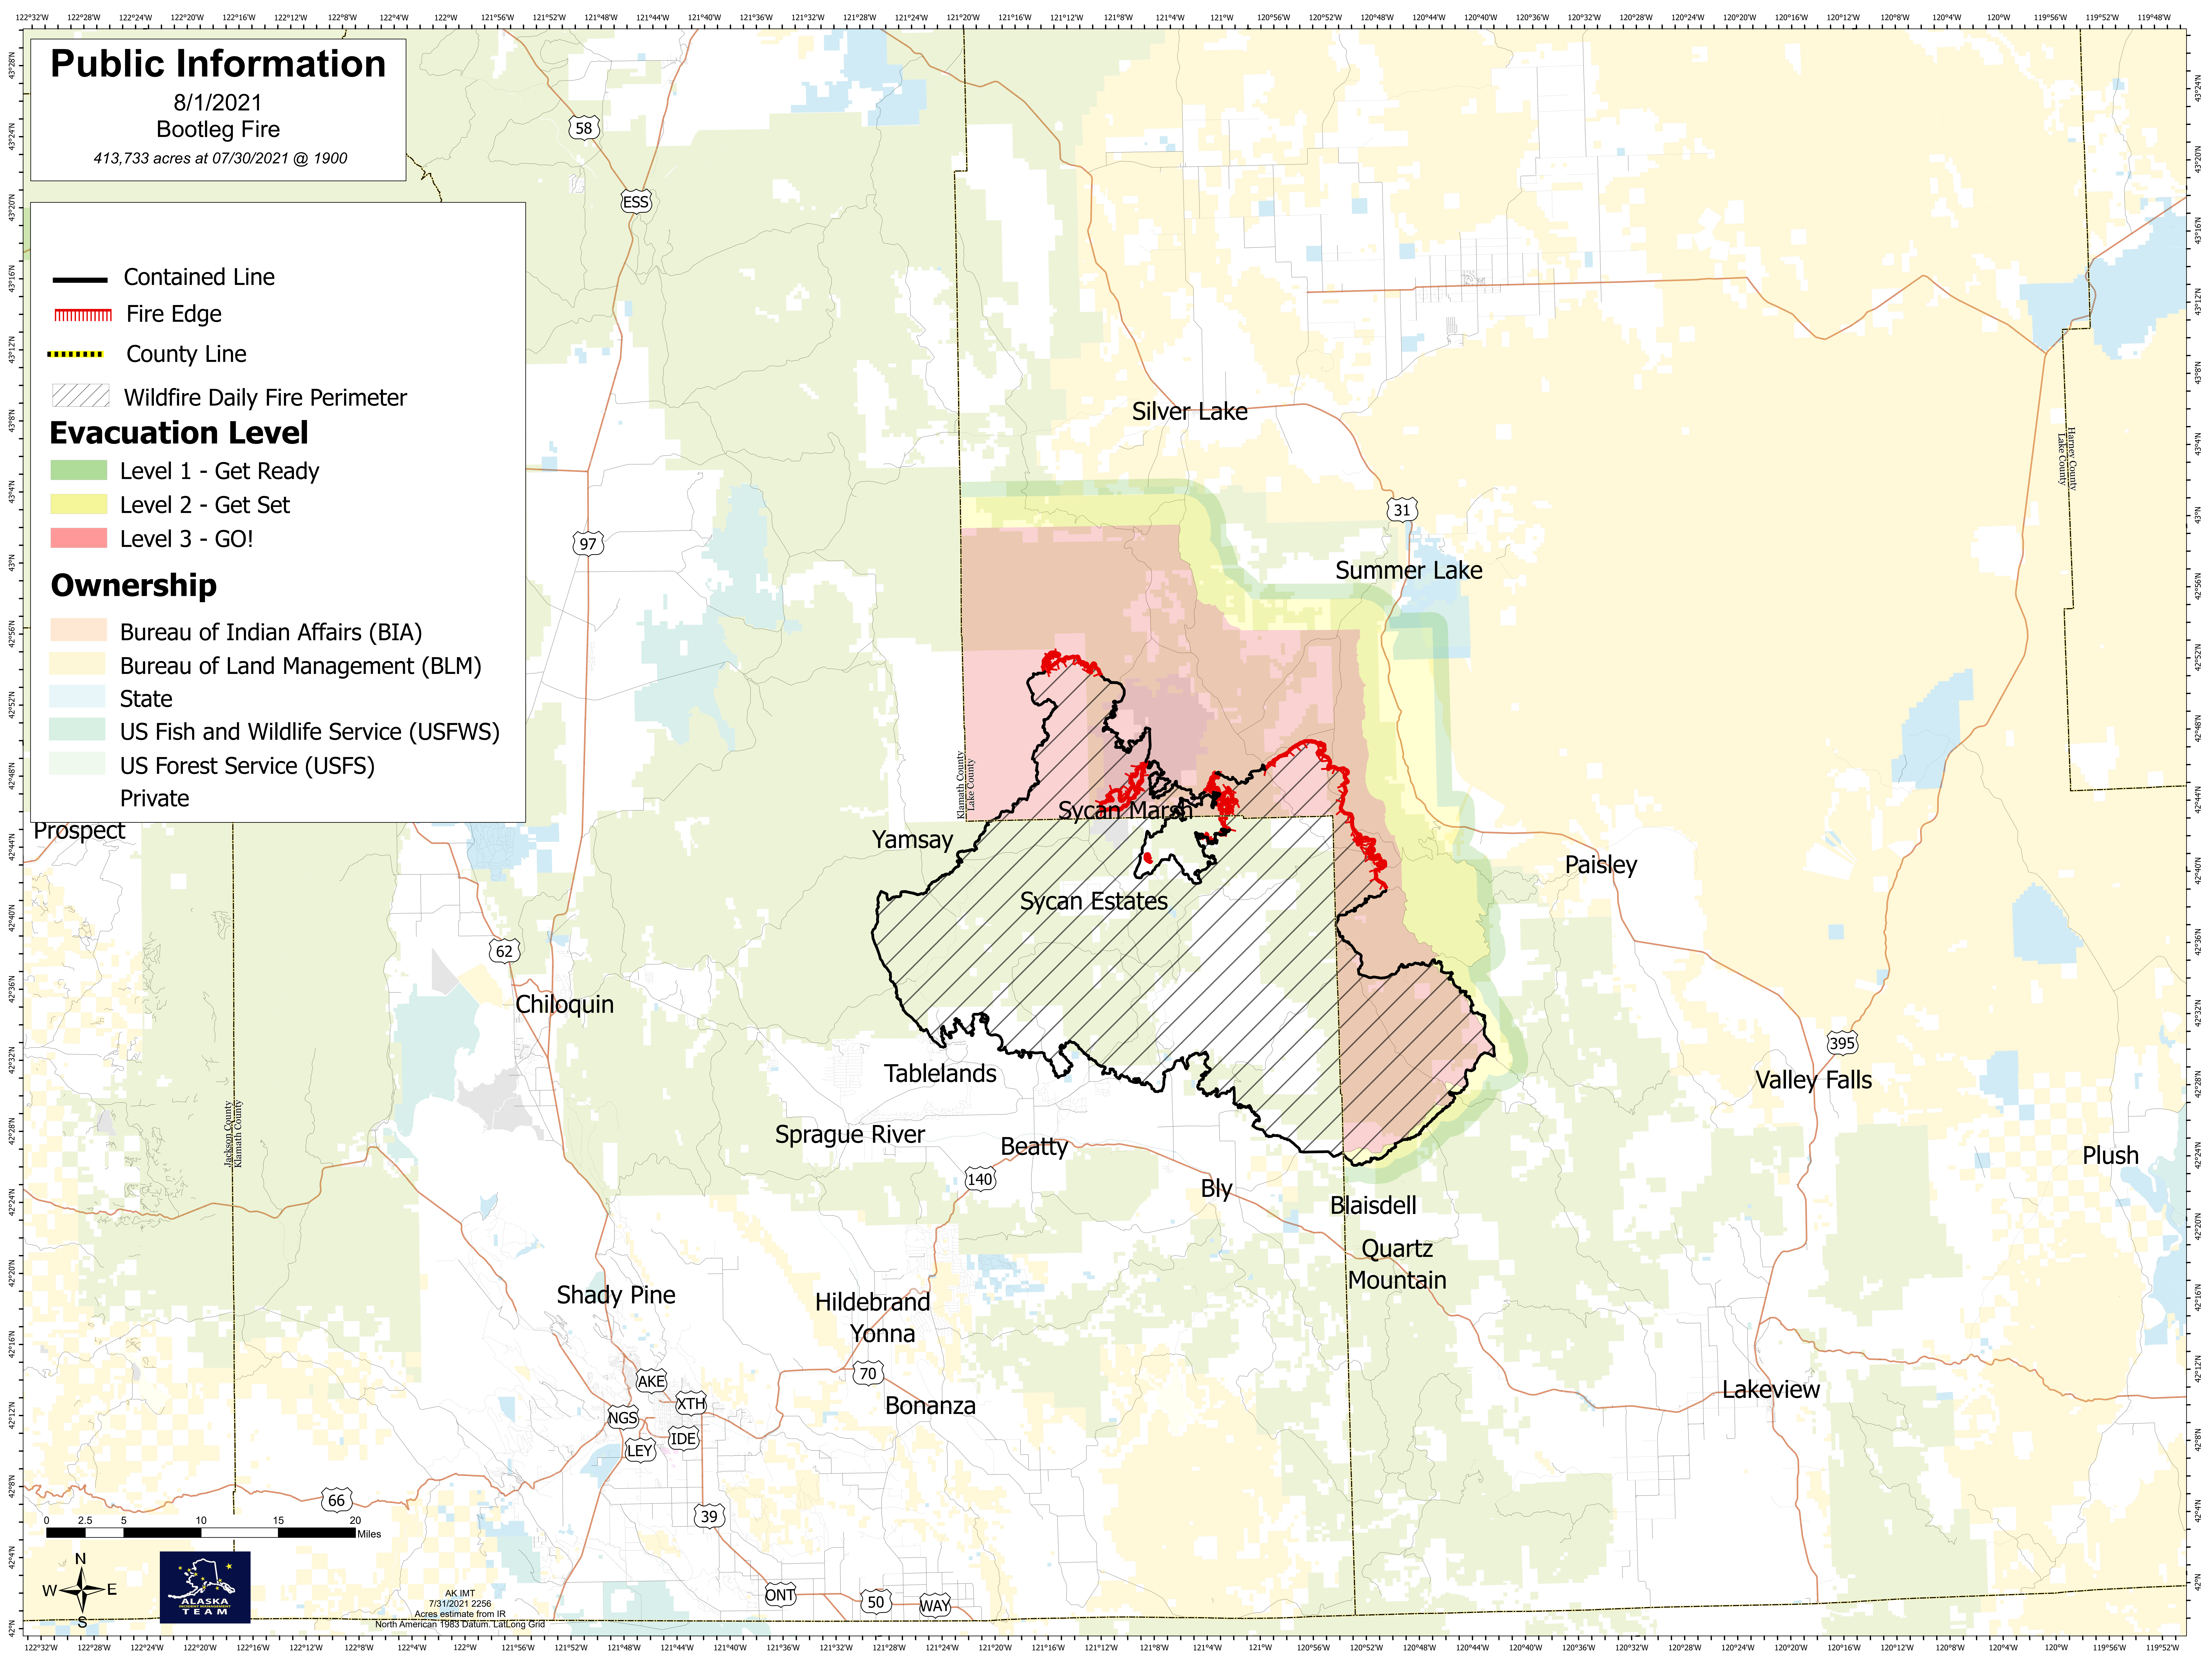

Public Information

8/1/2021

Bootleg Fire

413,733 acres at 07/30/2021 @ 1900

- Contained Line
- ▄ Fire Edge
- ▄▄▄ County Line
- ▨ Wildfire Daily Fire Perimeter

Evacuation Level

- Level 1 - Get Ready
- Level 2 - Get Set
- Level 3 - GO!

Ownership

- Bureau of Indian Affairs (BIA)
- Bureau of Land Management (BLM)
- State
- US Fish and Wildlife Service (USFWS)
- US Forest Service (USFS)
- Private

Prospect

Chiloquin

Shady Pine

Sprague River

Hildebrand

Quartz Mountain

Silver Lake

Summer Lake

Sycan Marsh

Sycan Estates

Tablelands

Paisley

Valley Falls

Plush

Lakeview

AK IMT
7/31/2021 2256
Acres estimate from IR
North American 1983 Datum: Lat/Long Grid