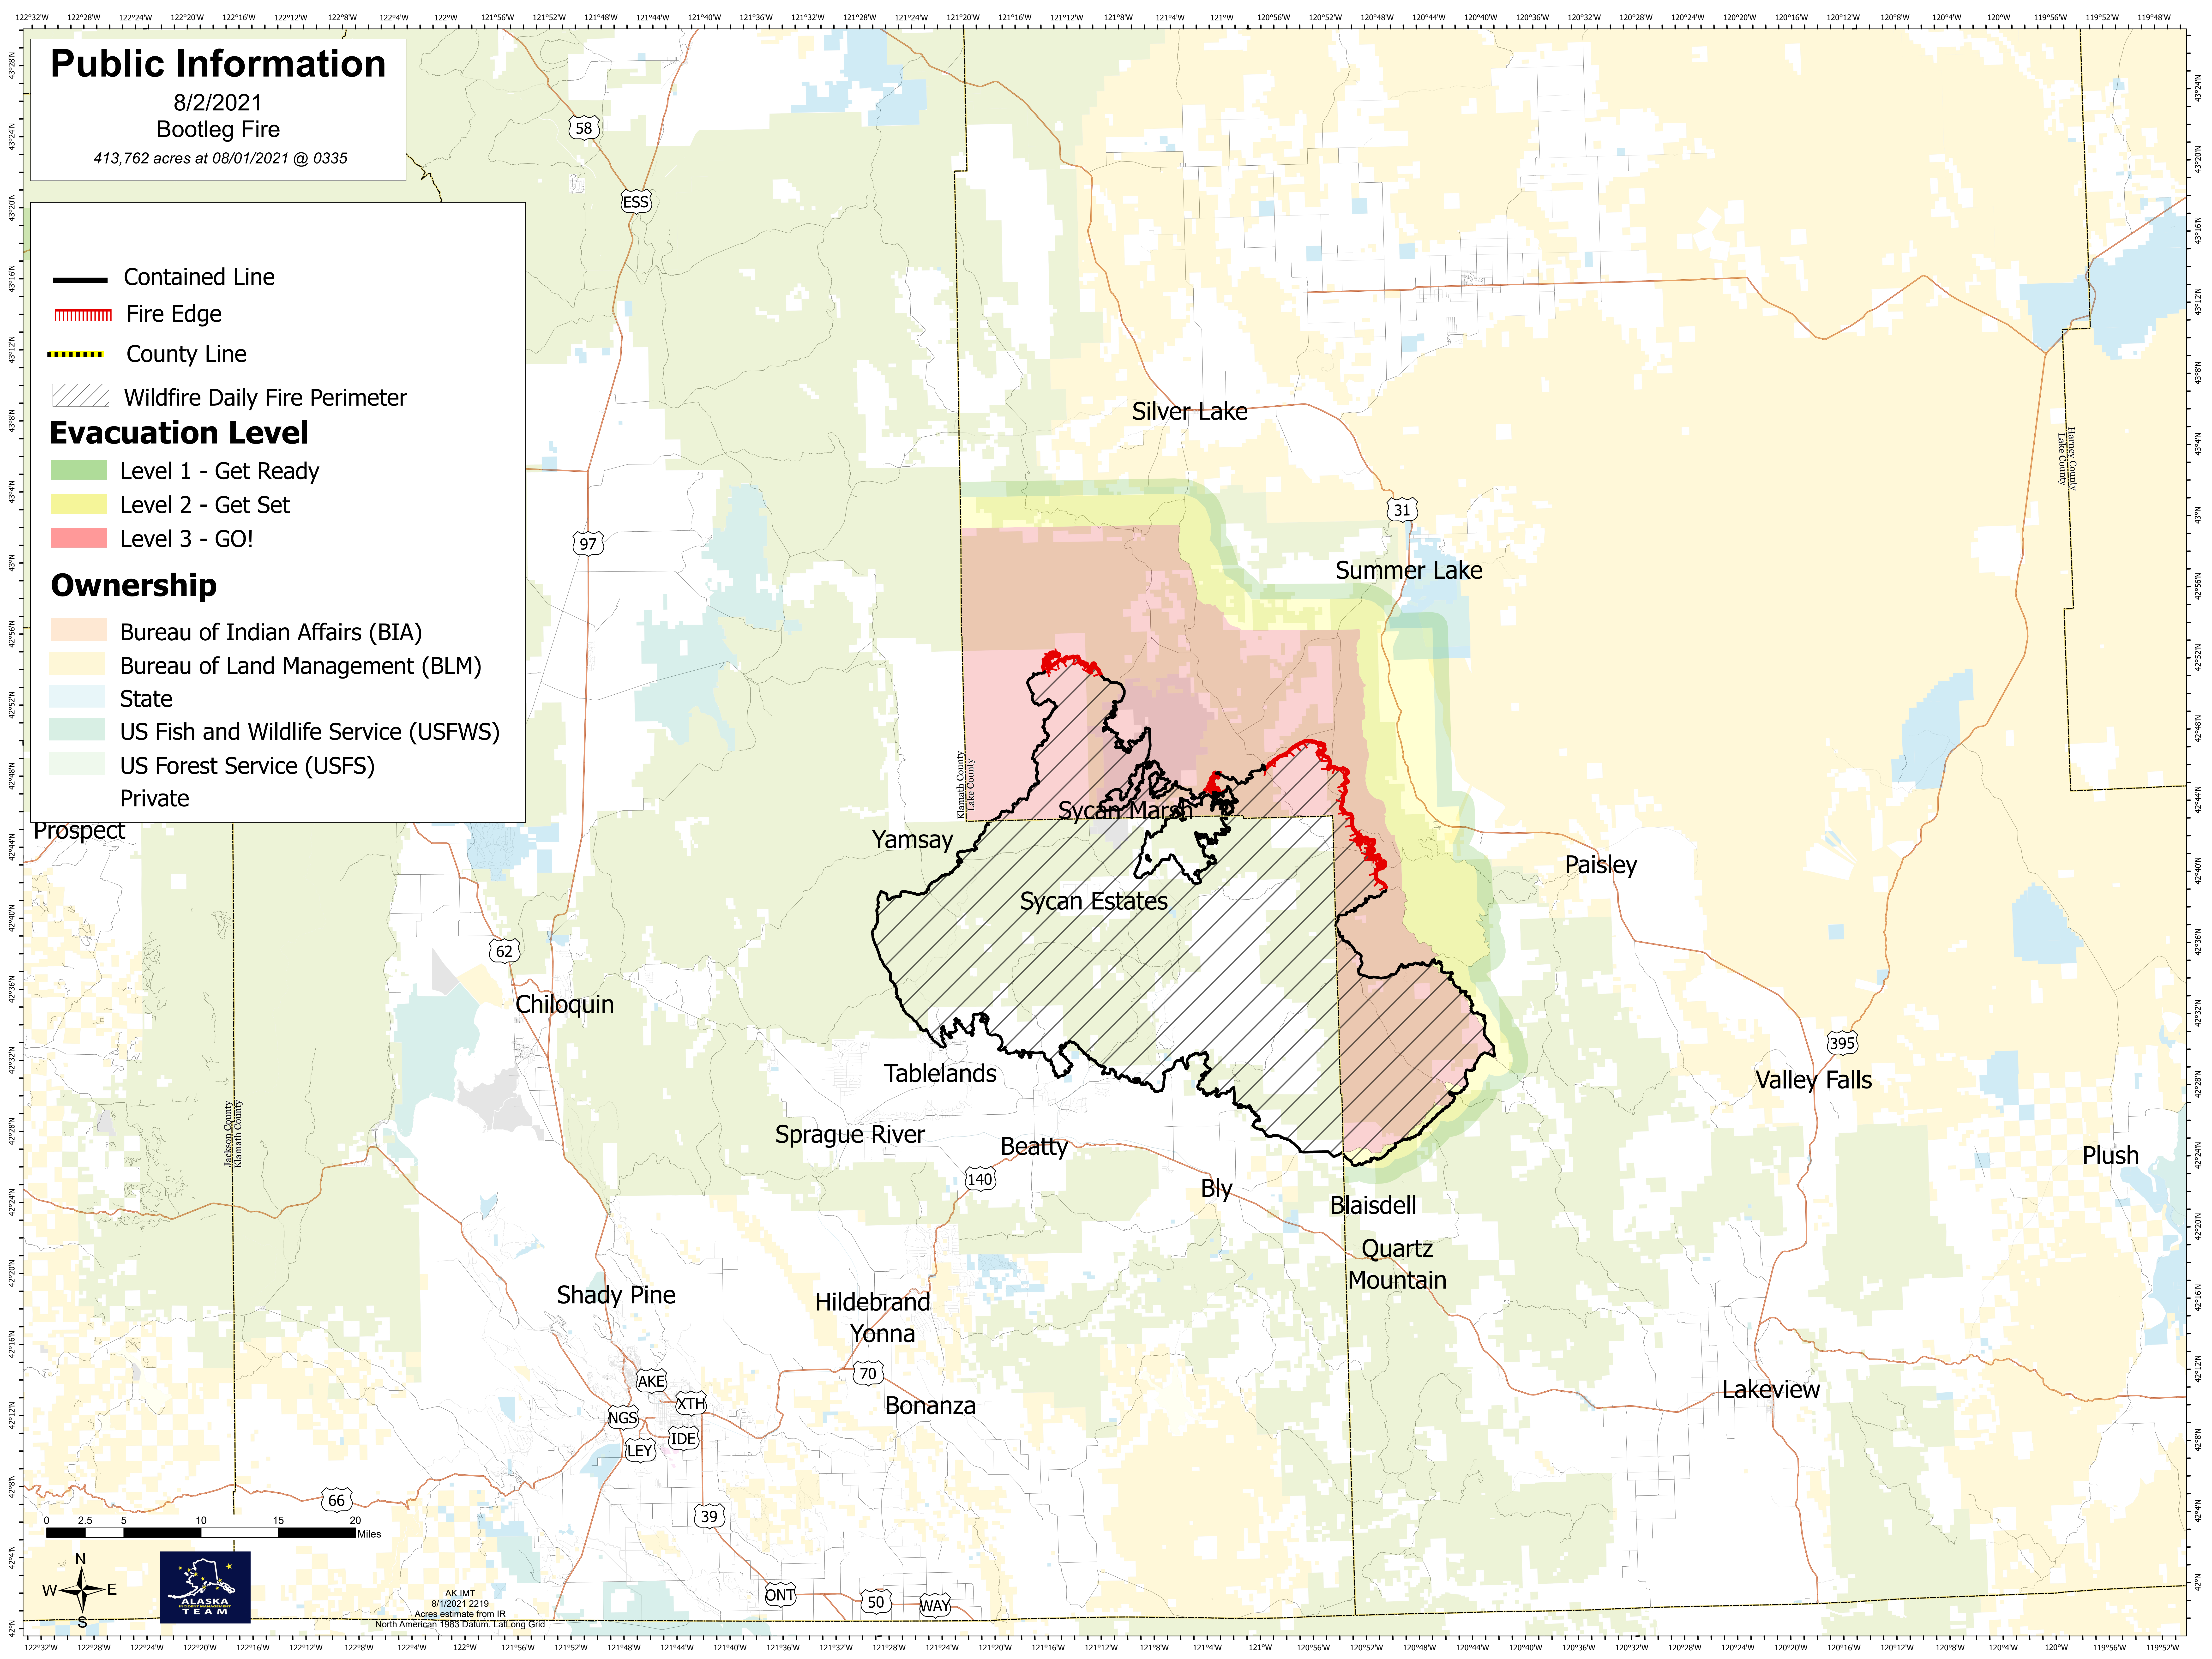

Public Information

8/2/2021

Bootleg Fire

413,762 acres at 08/01/2021 @ 0335

- Contained Line
- ▄ Fire Edge
- ▄▄▄ County Line
- ▨ Wildfire Daily Fire Perimeter

Evacuation Level

- Level 1 - Get Ready
- Level 2 - Get Set
- Level 3 - GO!

Ownership

- Bureau of Indian Affairs (BIA)
- Bureau of Land Management (BLM)
- State
- US Fish and Wildlife Service (USFWS)
- US Forest Service (USFS)
- Private

Prospect

Chiloquin

Shady Pine

Hildebrand

Bonanza

Sprague River

Beatty

Yamsay

Sycan Estates

Sycan Marsh

Bly

Blaisdell

Quartz Mountain

Silver Lake

Summer Lake

Paisley

Valley Falls

Lakeview

Plush

AK IMT
8/1/2021 2219
Acres estimate from IR
North American 1983 Datum: Lat,Long Grid