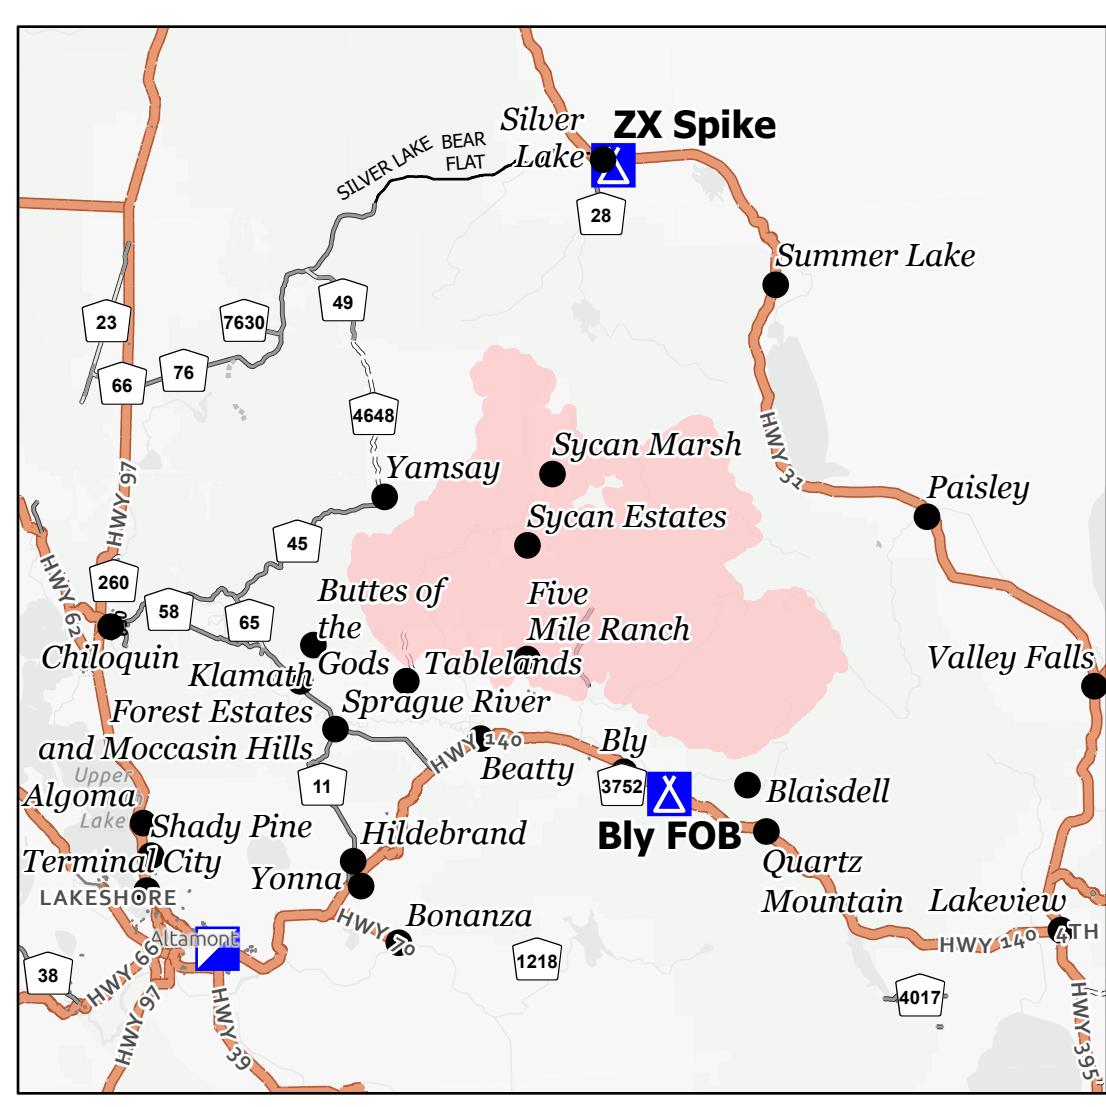

Briefing

8/8/2021

Bootleg Fire
OR-FWF-210321

413,765 acres at 08/03/2021 @ 0220

0 1.5 3 6 Miles

- Helispot
- ⊕ Helibase
-) Division Break
-] Branch Break
- Drop Point
- ▲ Camp
- Ⓢ Staging Area
- ⊙ Hot Spot - Spot Fire
- Landmark
- Ⓜ Mobile Weather Unit
- Ⓜ Repeater
- Transmission Lines
- ⓧ Completed Dozer Line
- ⓧ Completed Fuel Break
- H - Completed Hand Line
- M - M - Completed Mixed Construction Line
- R - Completed Road as Line
- ⓧ Planned Dozer Line
- ⓧ Planned Fuel Break
- H - H - Planned Hand Line
- M - M - Planned Mixed Construction Line
- R - R - Planned Road as Line
- S - S - Planned Secondary Line
- Access or Improved Road
- Other
- Repair Line
- Road Repair
- Escape Route
- Aerial Hazard
- Temporary Flight Restriction
- Fire Edge
- Contained Line
- Fire Perimeter

ZONE LINK ODFCMD2