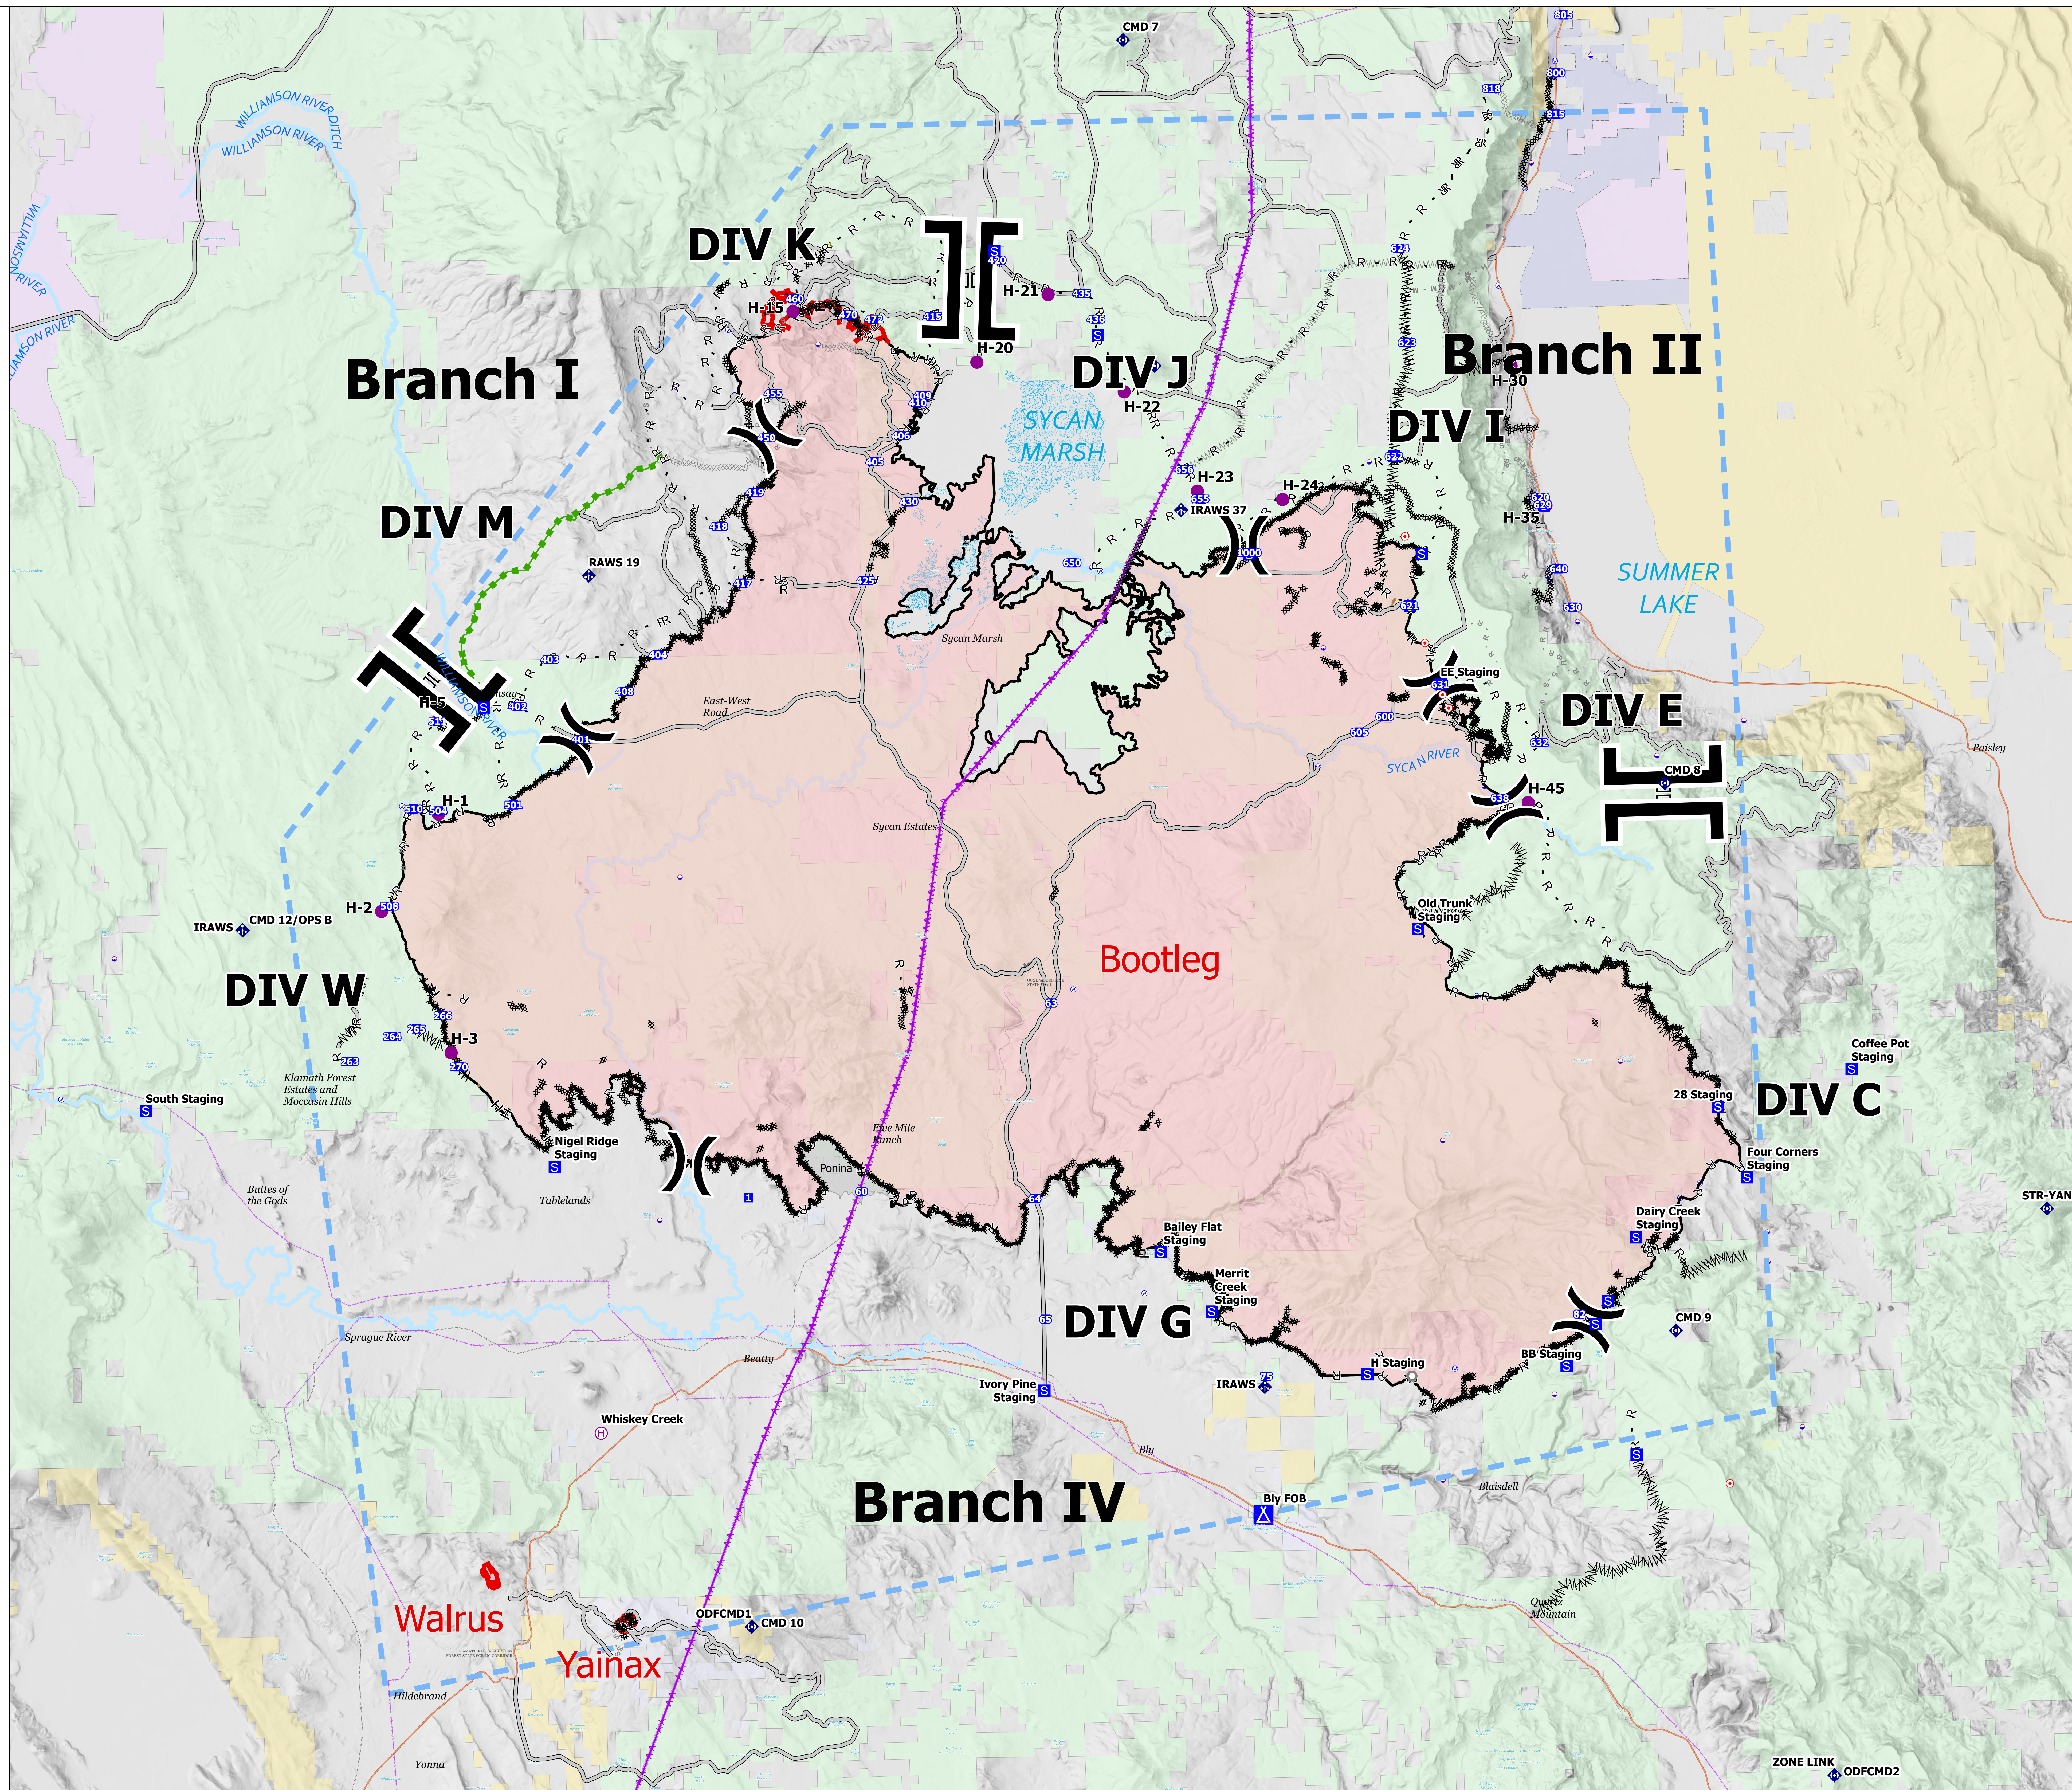

Briefing

8/8/2021

Bootleg Fire
OR-FWF-210321

413,765 acres at 08/03/2021 @ 0220

0 1.5 3 6 Miles

- Helispot
- ⊕ Helibase
-) Division Break
-] Branch Break
- Drop Point
- ▲ Camp
- Ⓢ Staging Area
- ⊙ Hot Spot - Spot Fire
- Landmark
- Ⓜ Mobile Weather Unit
- Ⓜ Repeater
- Transmission Lines
- ⓧ Completed Dozer Line
- ⓧ Completed Fuel Break
- H - Completed Hand Line
- M - M - Completed Mixed Construction Line
- R - Completed Road as Line
- ⓧ Planned Dozer Line
- ⓧ Planned Fuel Break
- H - H - Planned Hand Line
- M - M - Planned Mixed Construction Line
- R - R - Planned Road as Line
- S - S - Planned Secondary Line
- Access or Improved Road
- Other
- Repair Line
- Road Repair
- Escape Route
- Aerial Hazard
- Temporary Flight Restriction
- Fire Edge
- Contained Line
- Fire Perimeter

ZONE LINK ODFCMD2