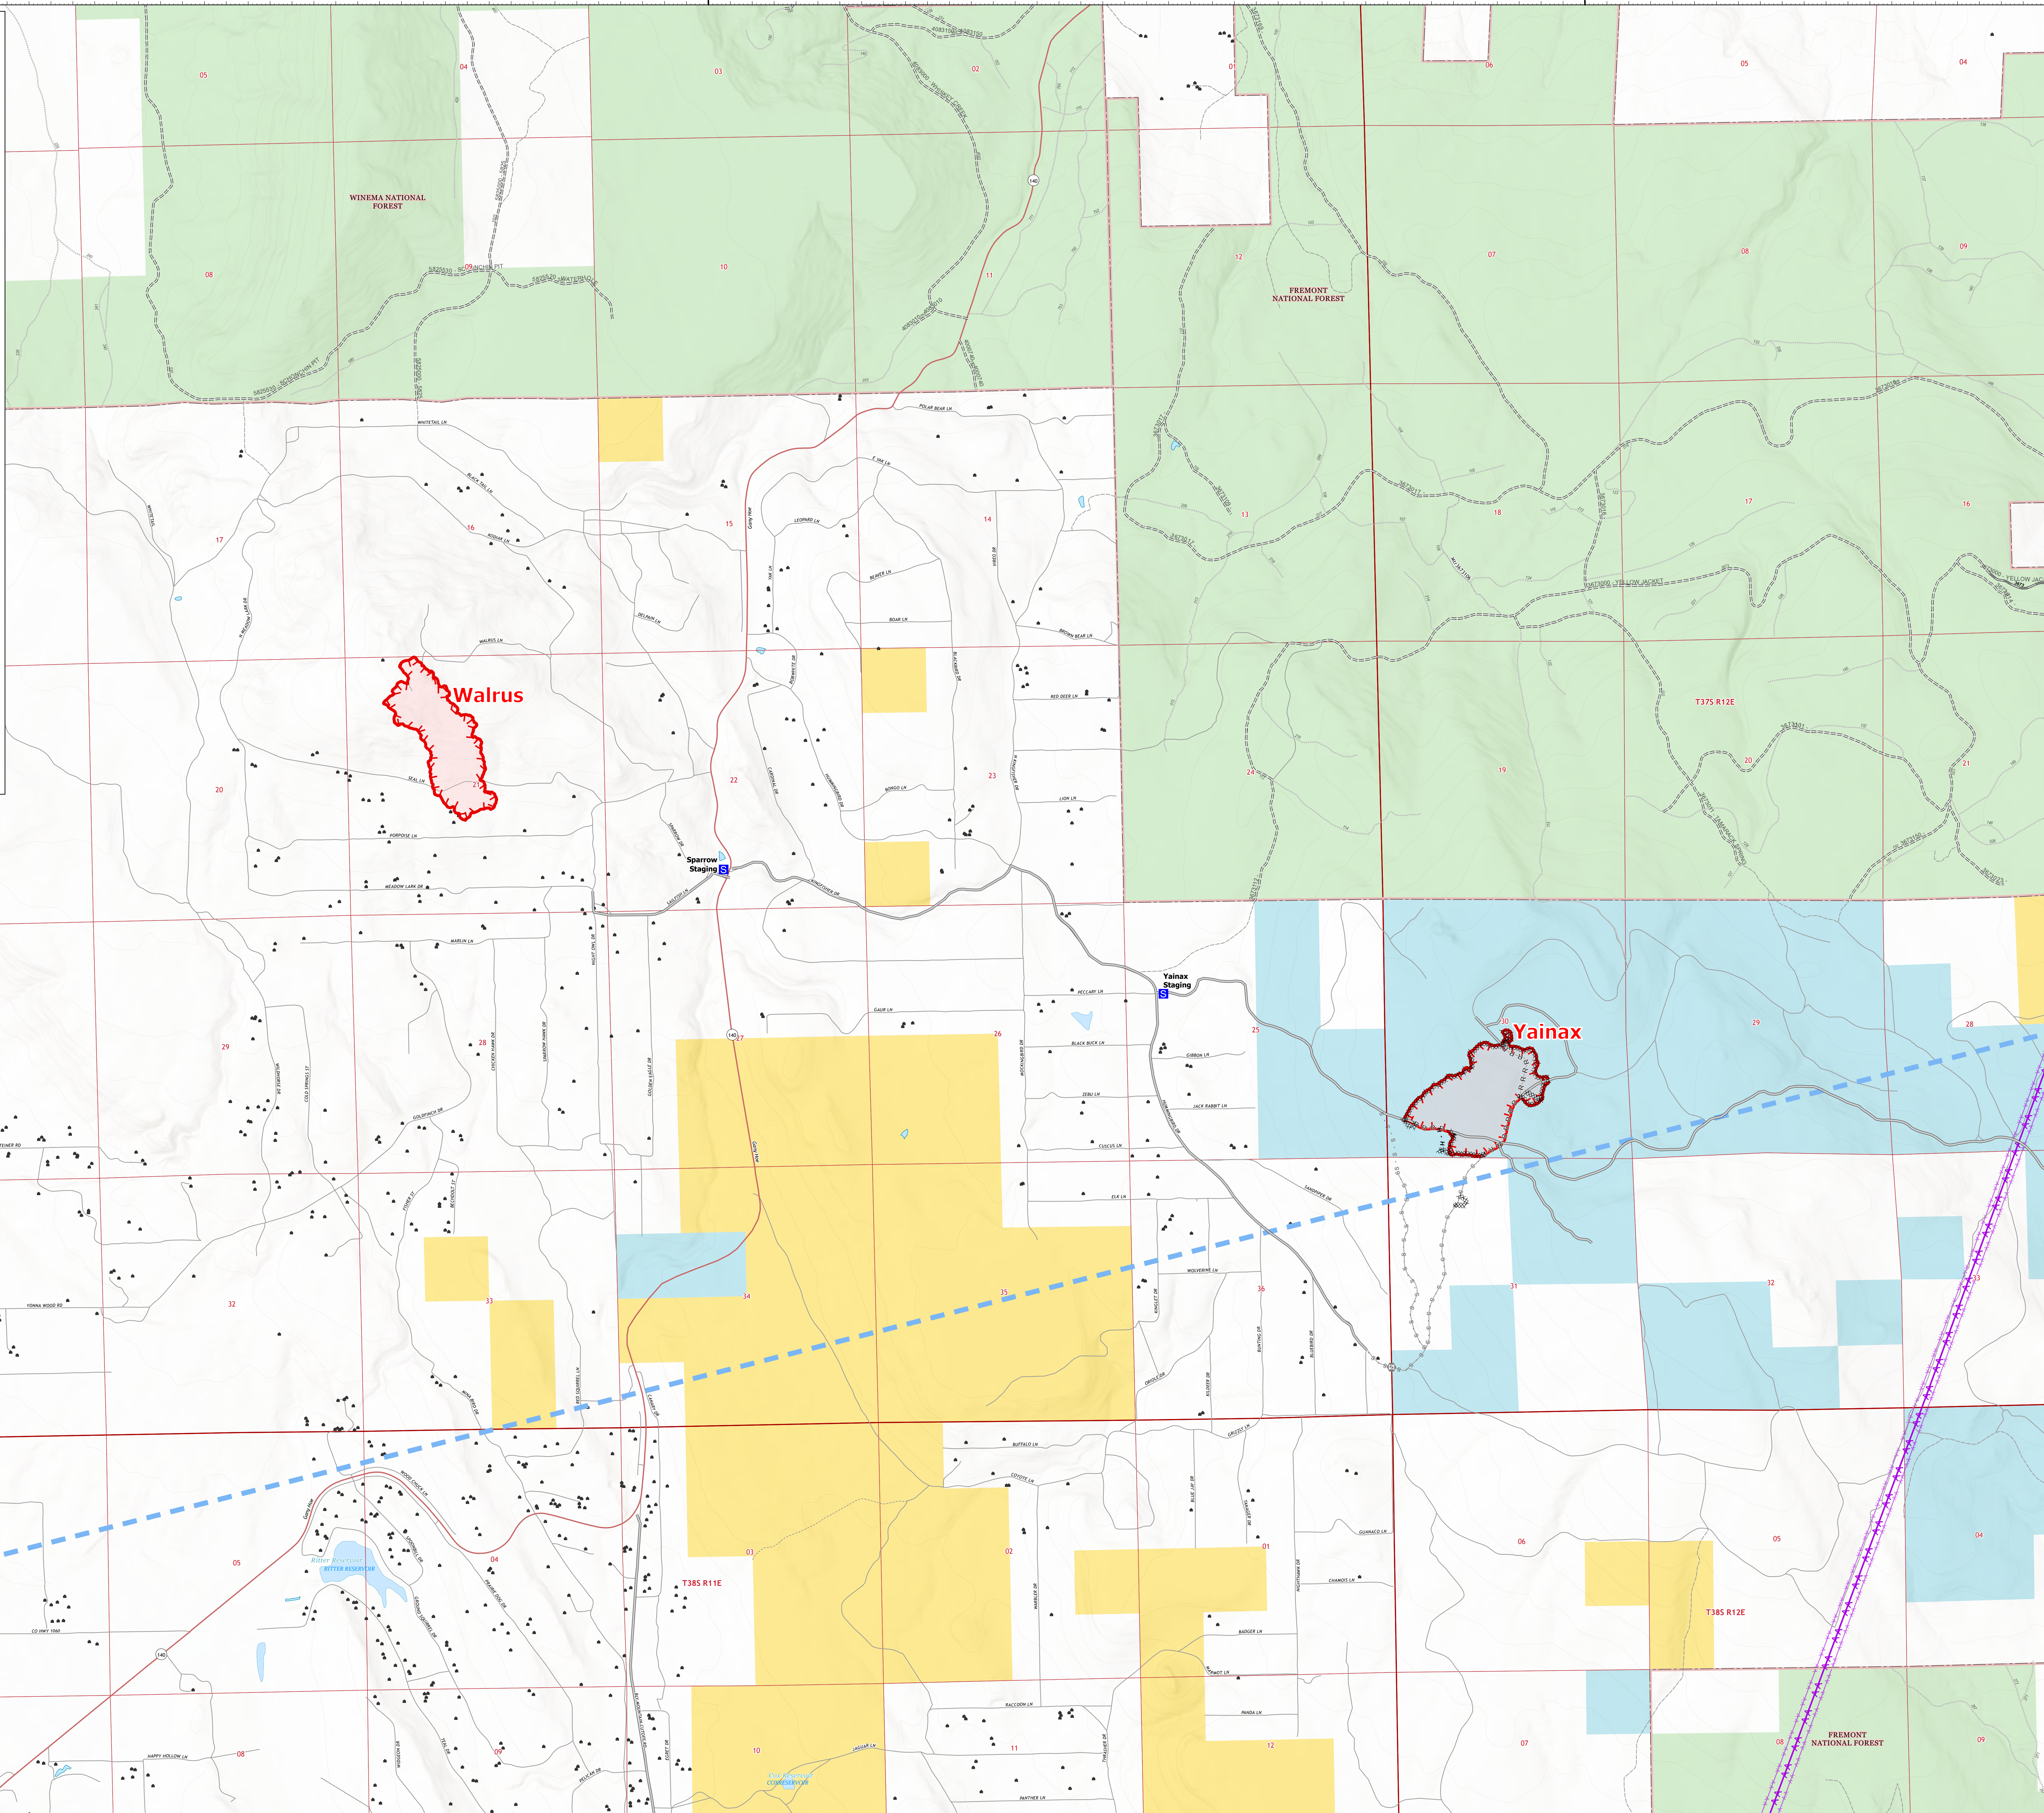

Operations

8/8/2021

Bootleg Fire

OR-FWF-210321

413,765 acres at 08/03/2021 @ 0220

Yainax

OR-981S-210391

88 acres at 08/06/2021 @ 1900

Walrus

OR-981S-210394

72 acres at 08/07/2021 @ 0900

0 0.25 0.5 1 Miles

- Structures
 - Staging Area
 - Gate
 - Transmission Lines
 - Completed Outer Line
 - H - R - Completed Hand Line
 - R - R - Completed Road as Line
 - Access or Improved Road
 - Aerial Hazard
 - Temporary Flight Restriction
 - Fire Edge
 - State or Territory
 - County or Equivalent
 - Forest Service
 - Fire Range
 - Section
 - Wildfire Daily Fire Perimeter
 - Completed Harvest and Chipped Plans
 - Laydown Completed
 - Bureau of Land Management (BLM)
 - State
 - US Forest Service (USFS)
 - Private
 - National Forest System Roads
 - Paved Road
- Gravel Road, Suitable for Passenger Car
Dirt Road, Suitable for Passenger Car
Road, Not Maintained for Passenger Car
- Forest Service Roads**
Symbol, Surface_Type, Oper_Maint_Level
- Paved Road
 - Gravel Road
 - Dirt Roads
 - Unimproved Roads
 - Unspecified
 - Closed Roads
 - all other values
- Roads**
TNMFRS
Expressway
Secondary Hwy
Local Connector
Local Road
Ramp
4WD
Ferry
Tunnel
Trail

Walrus

Yainax

Sparrow Staging

Yainax Staging

T385 R11E

T385 R12E

Hildebrand