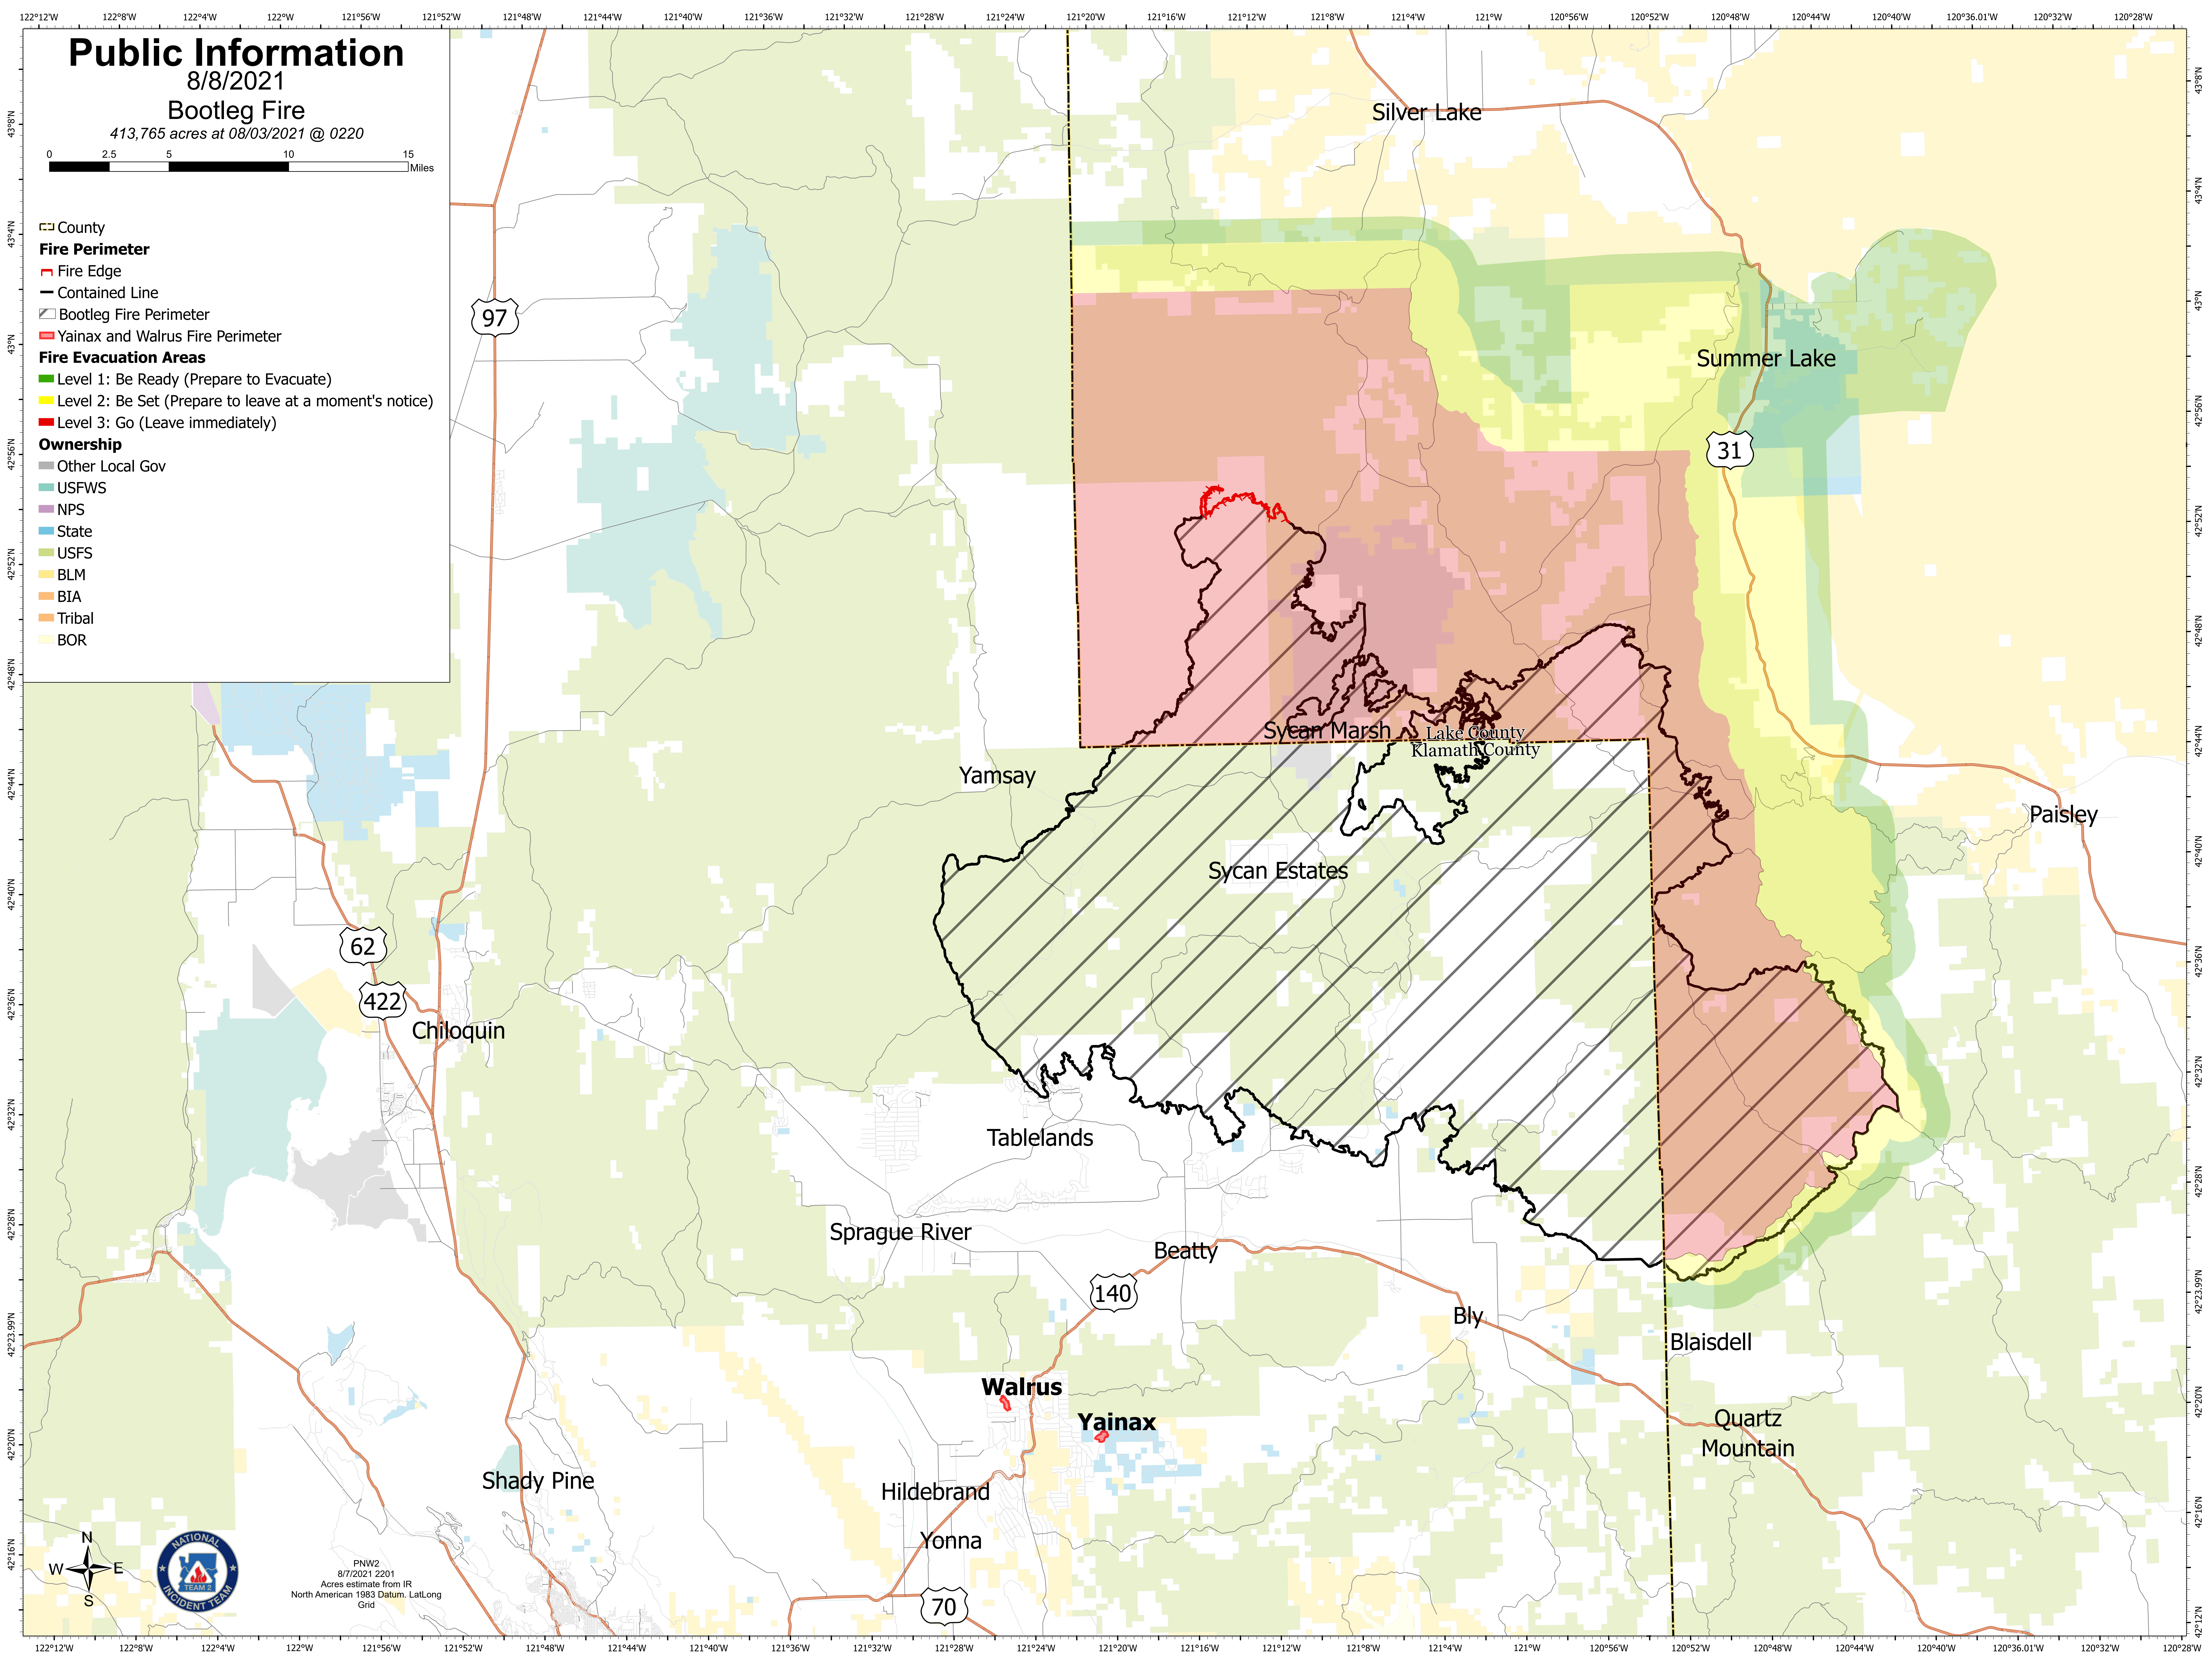

# Public Information

8/8/2021

## Bootleg Fire

413,765 acres at 08/03/2021 @ 0220

- County
- Fire Perimeter**
  - Fire Edge
  - Contained Line
  - Bootleg Fire Perimeter
  - Yainax and Walrus Fire Perimeter
- Fire Evacuation Areas**
  - Level 1: Be Ready (Prepare to Evacuate)
  - Level 2: Be Set (Prepare to leave at a moment's notice)
  - Level 3: Go (Leave immediately)
- Ownership**
  - Other Local Gov
  - USFWS
  - NPS
  - State
  - USFS
  - BLM
  - BIA
  - Tribal
  - BOR

PNW2  
8/7/2021 2201  
Acres estimate from IR  
North American 1983 Datum, Lat/Long  
Grid