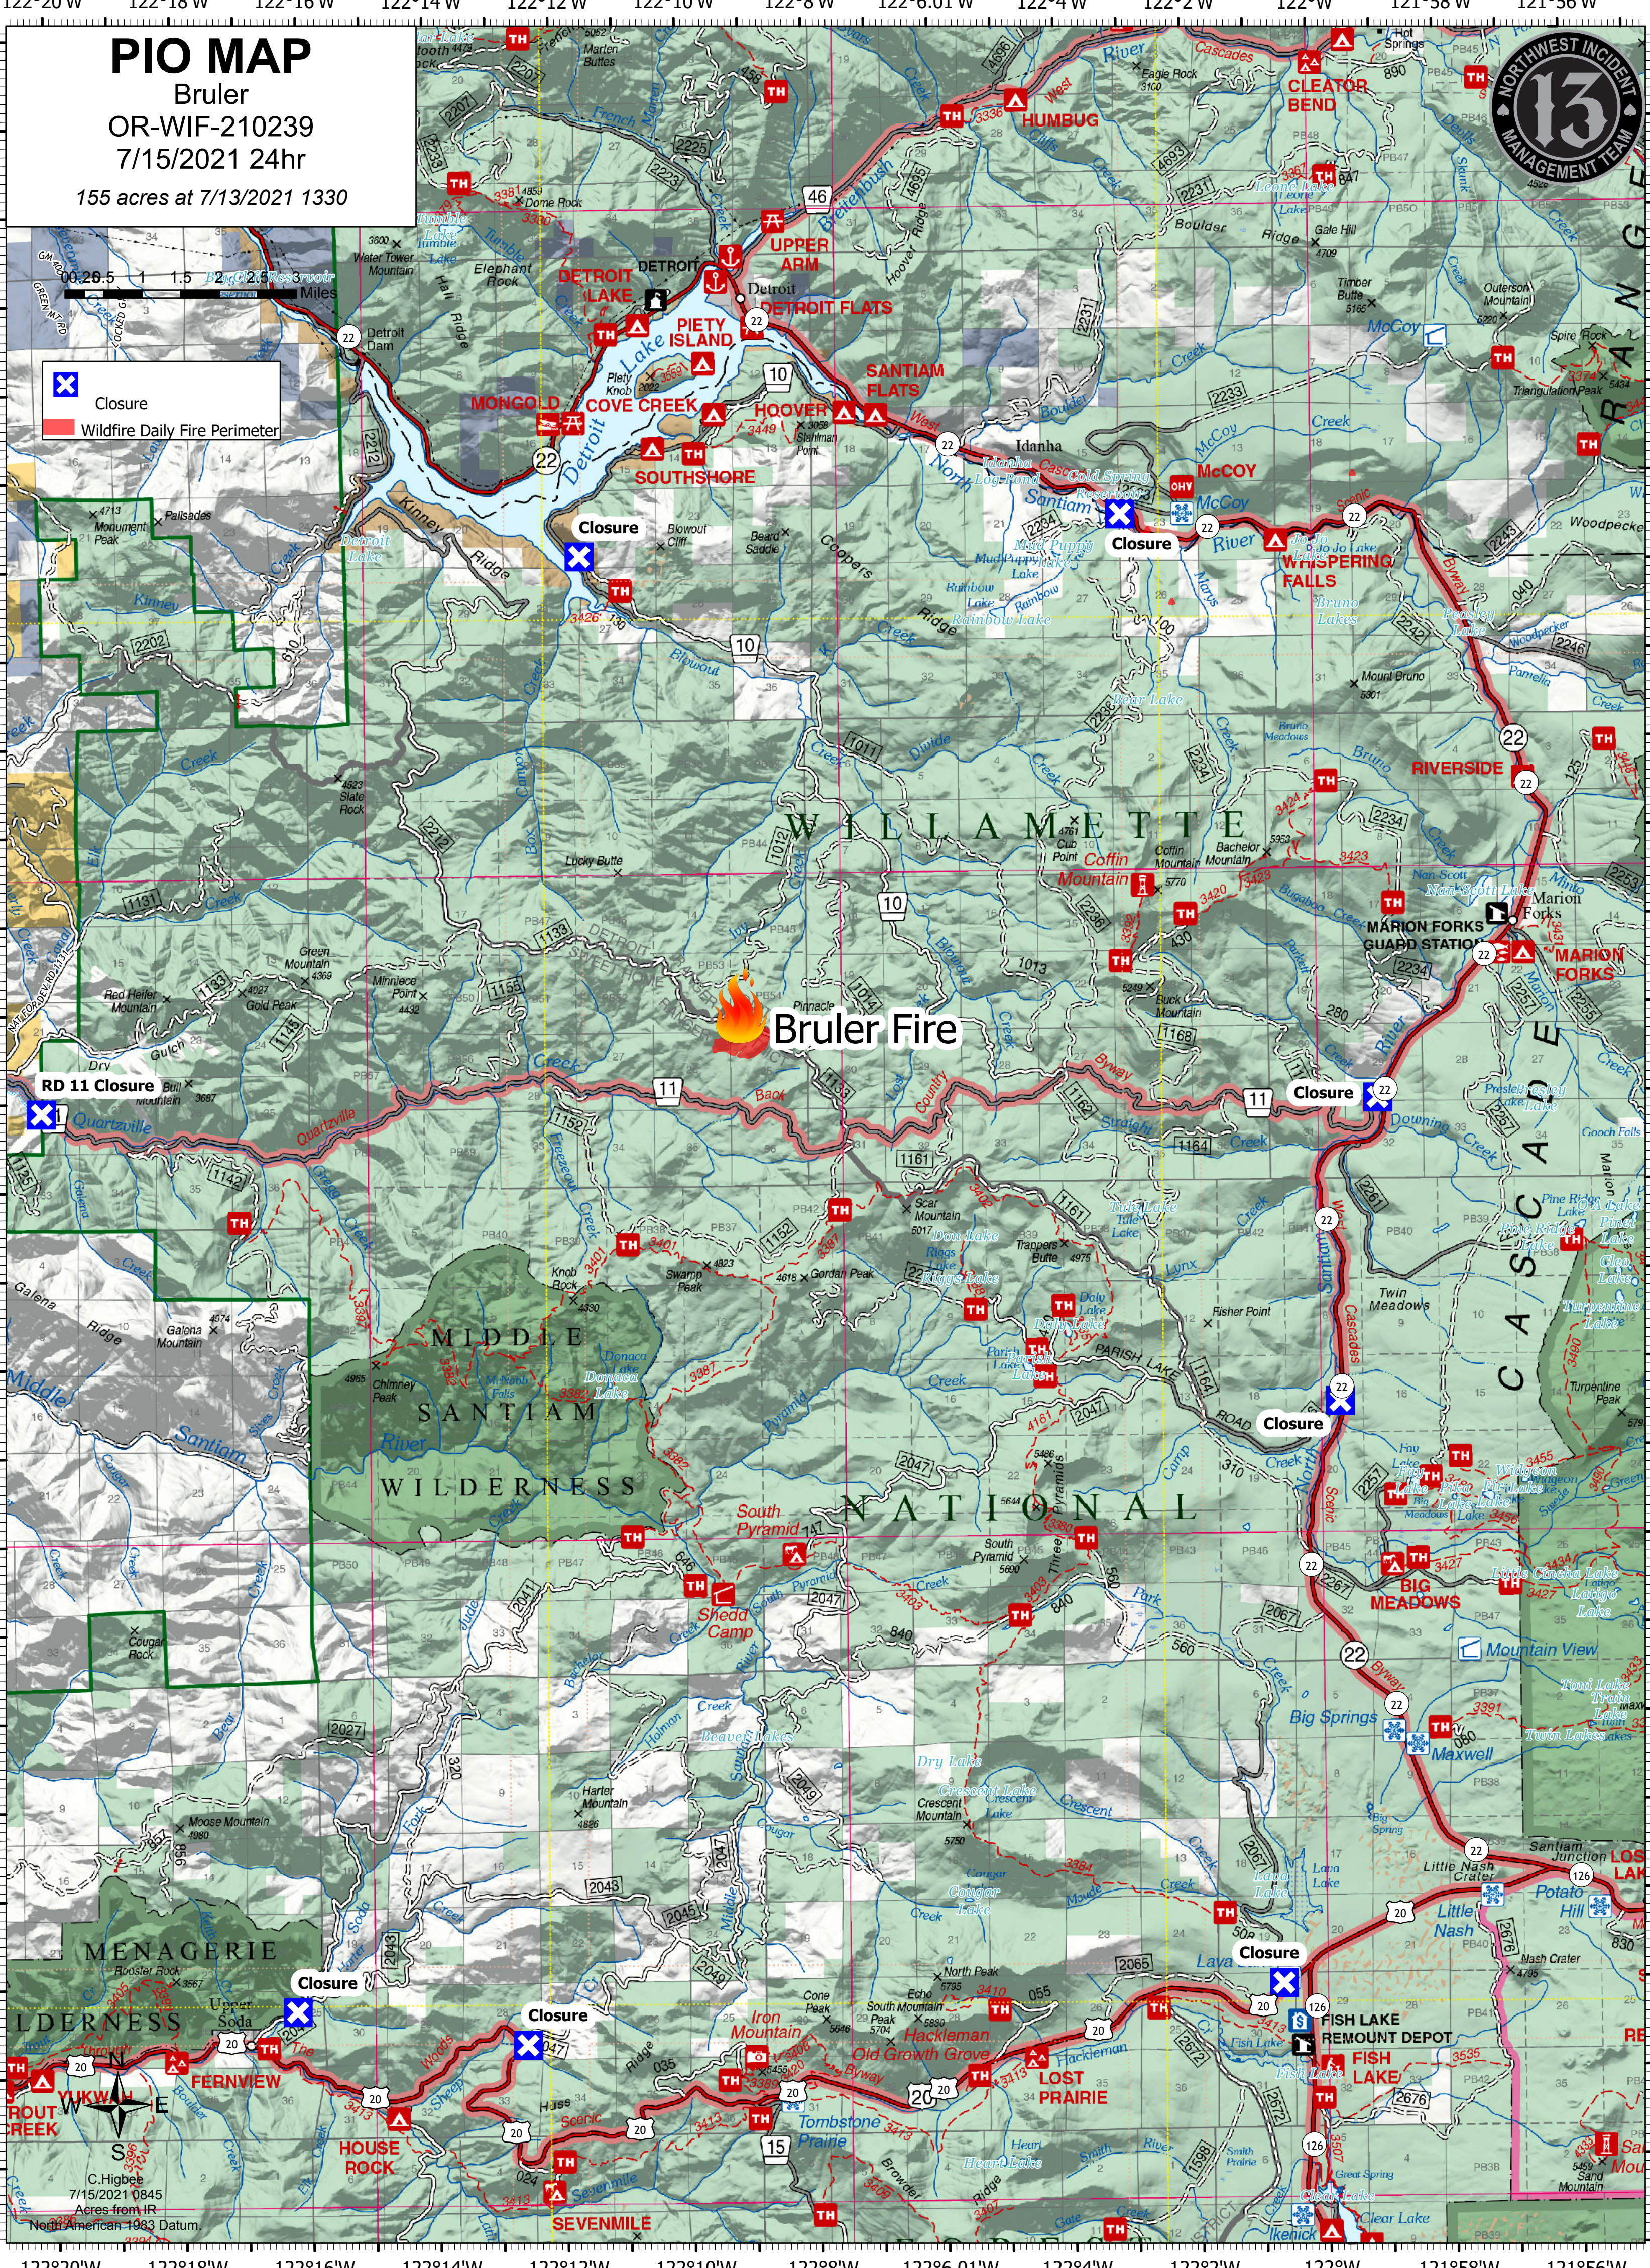

PIO MAP

Bruler
OR-WIF-210239
7/15/2021 24hr

155 acres at 7/13/2021 1330

X Closure
Red Line Wildfire Daily Fire Perimeter

Bruler Fire

C. Higbee
7/15/2021 0845
Acres from IR
North American 1983 Datum