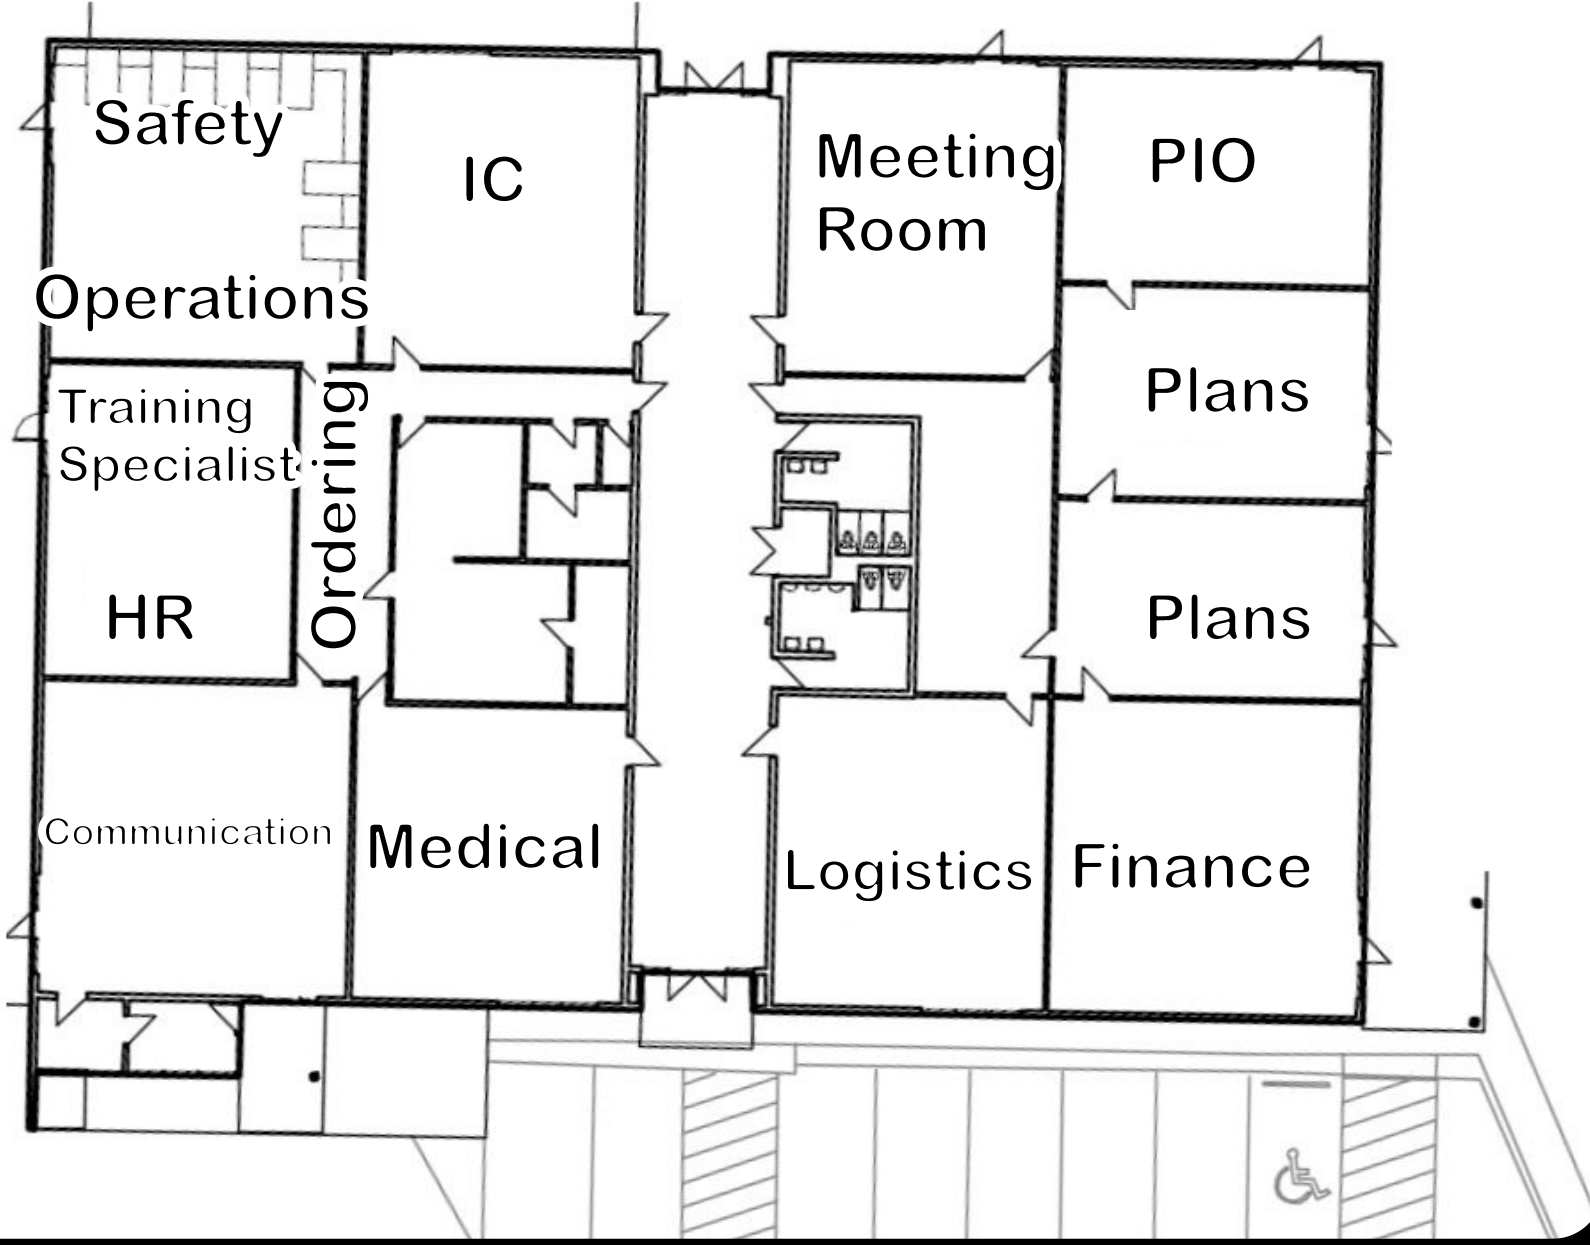

Incident Command Post

Bruler Fire ICP

Facilities Map

OR-WIF-210239

IMT 13
7/15/2021 1900
Acres from IR
North American 1983 Datum. Lat/Long Grid