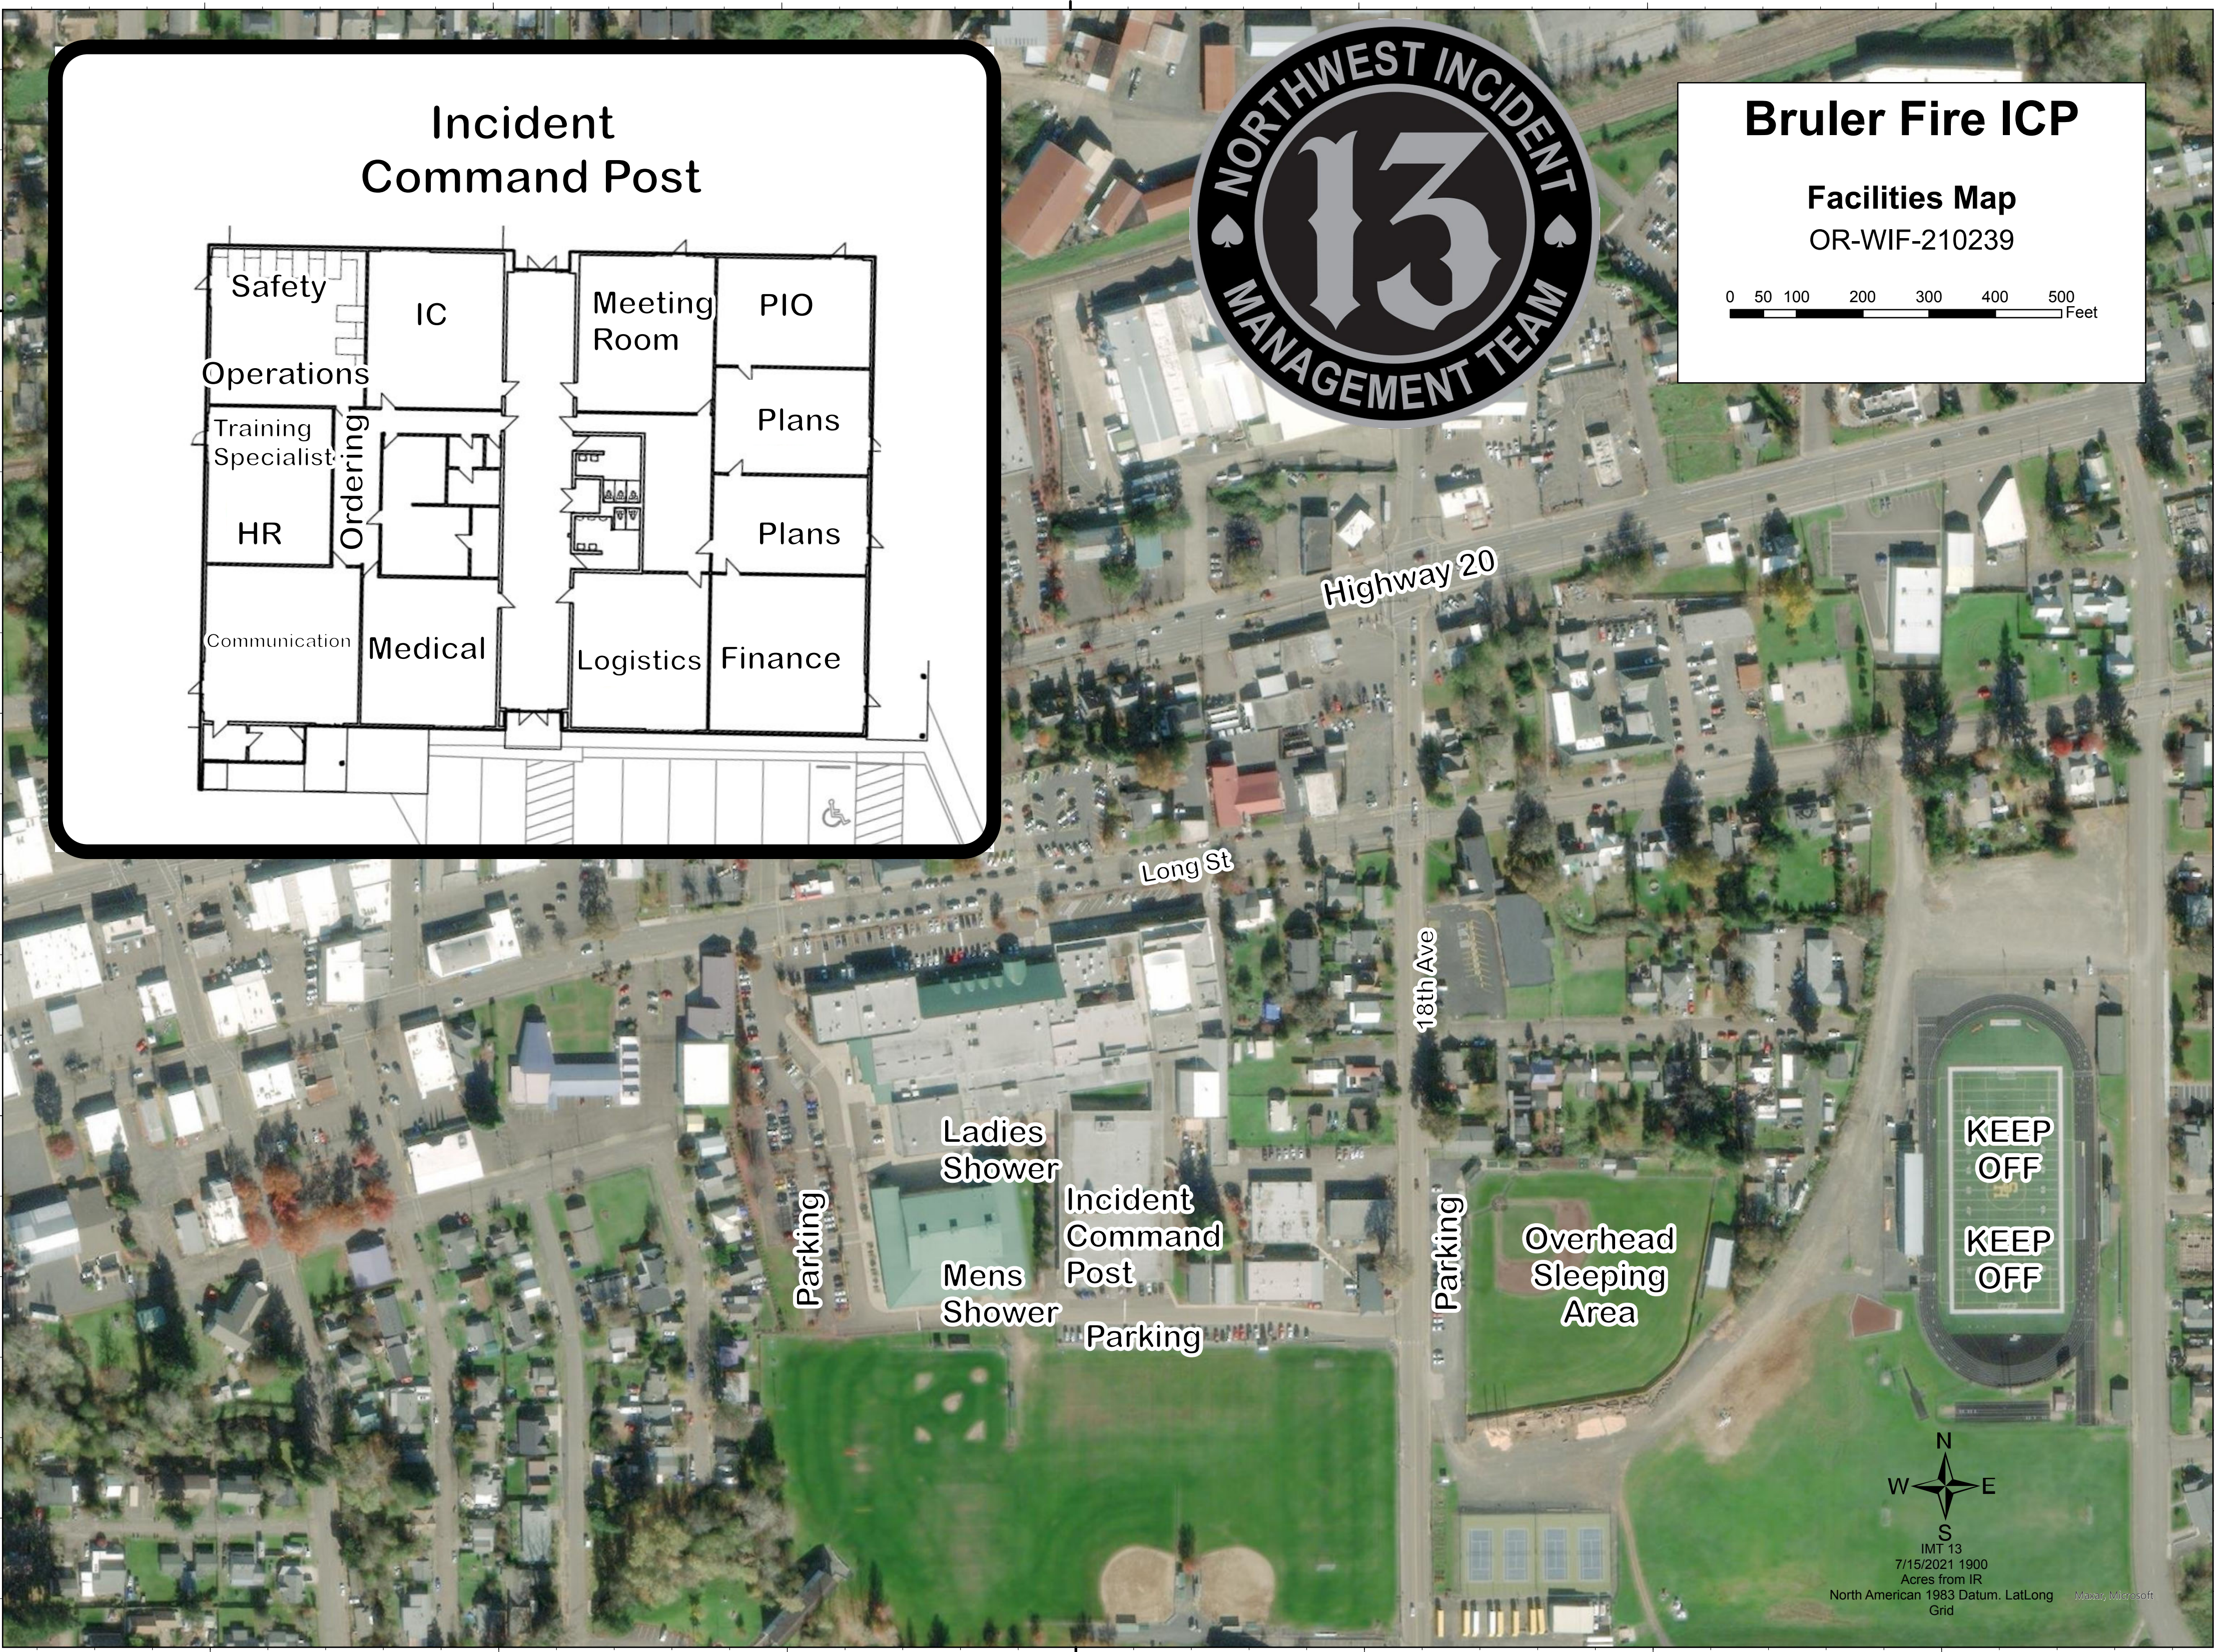

Incident Command Post

Bruler Fire ICP

Facilities Map

OR-WIF-210239

IMT 13
7/15/2021 1900
Acres from IR
North American 1983 Datum. Lat/Long Grid