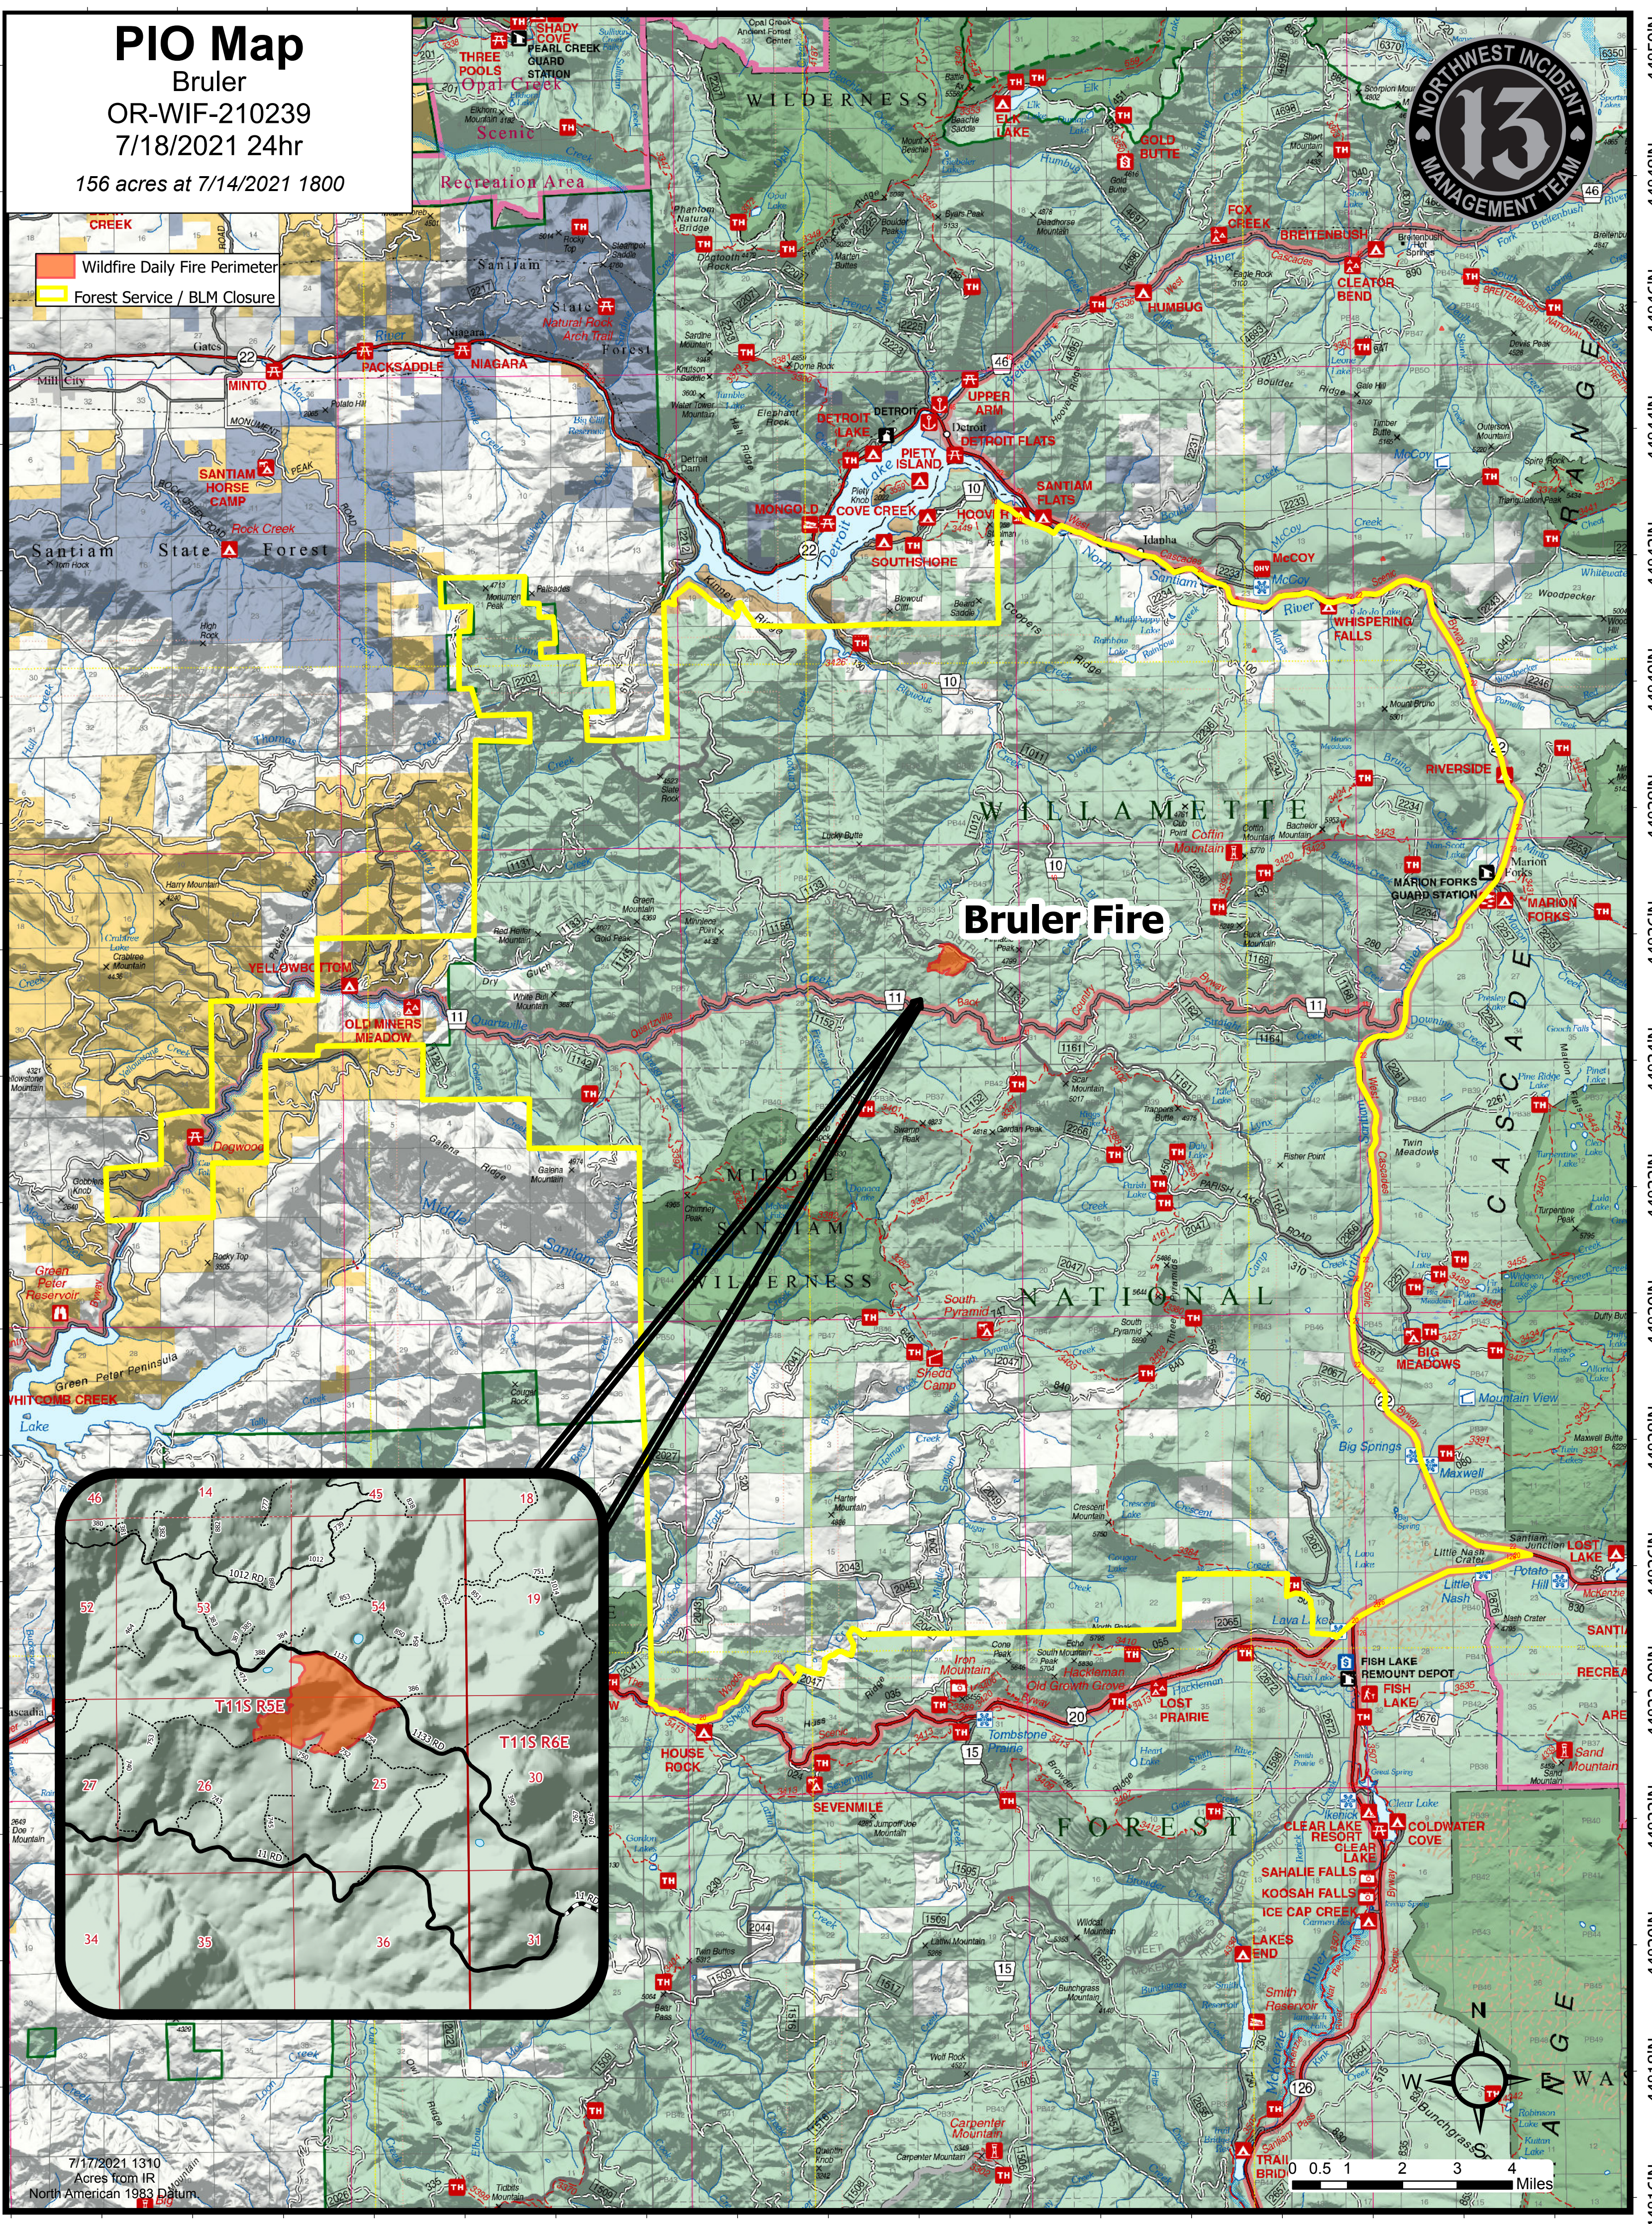

# PIO Map

Bruler  
OR-WIF-210239  
7/18/2021 24hr

156 acres at 7/14/2021 1800

- Wildfire Daily Fire Perimeter
- Forest Service / BLM Closure

## Bruler Fire