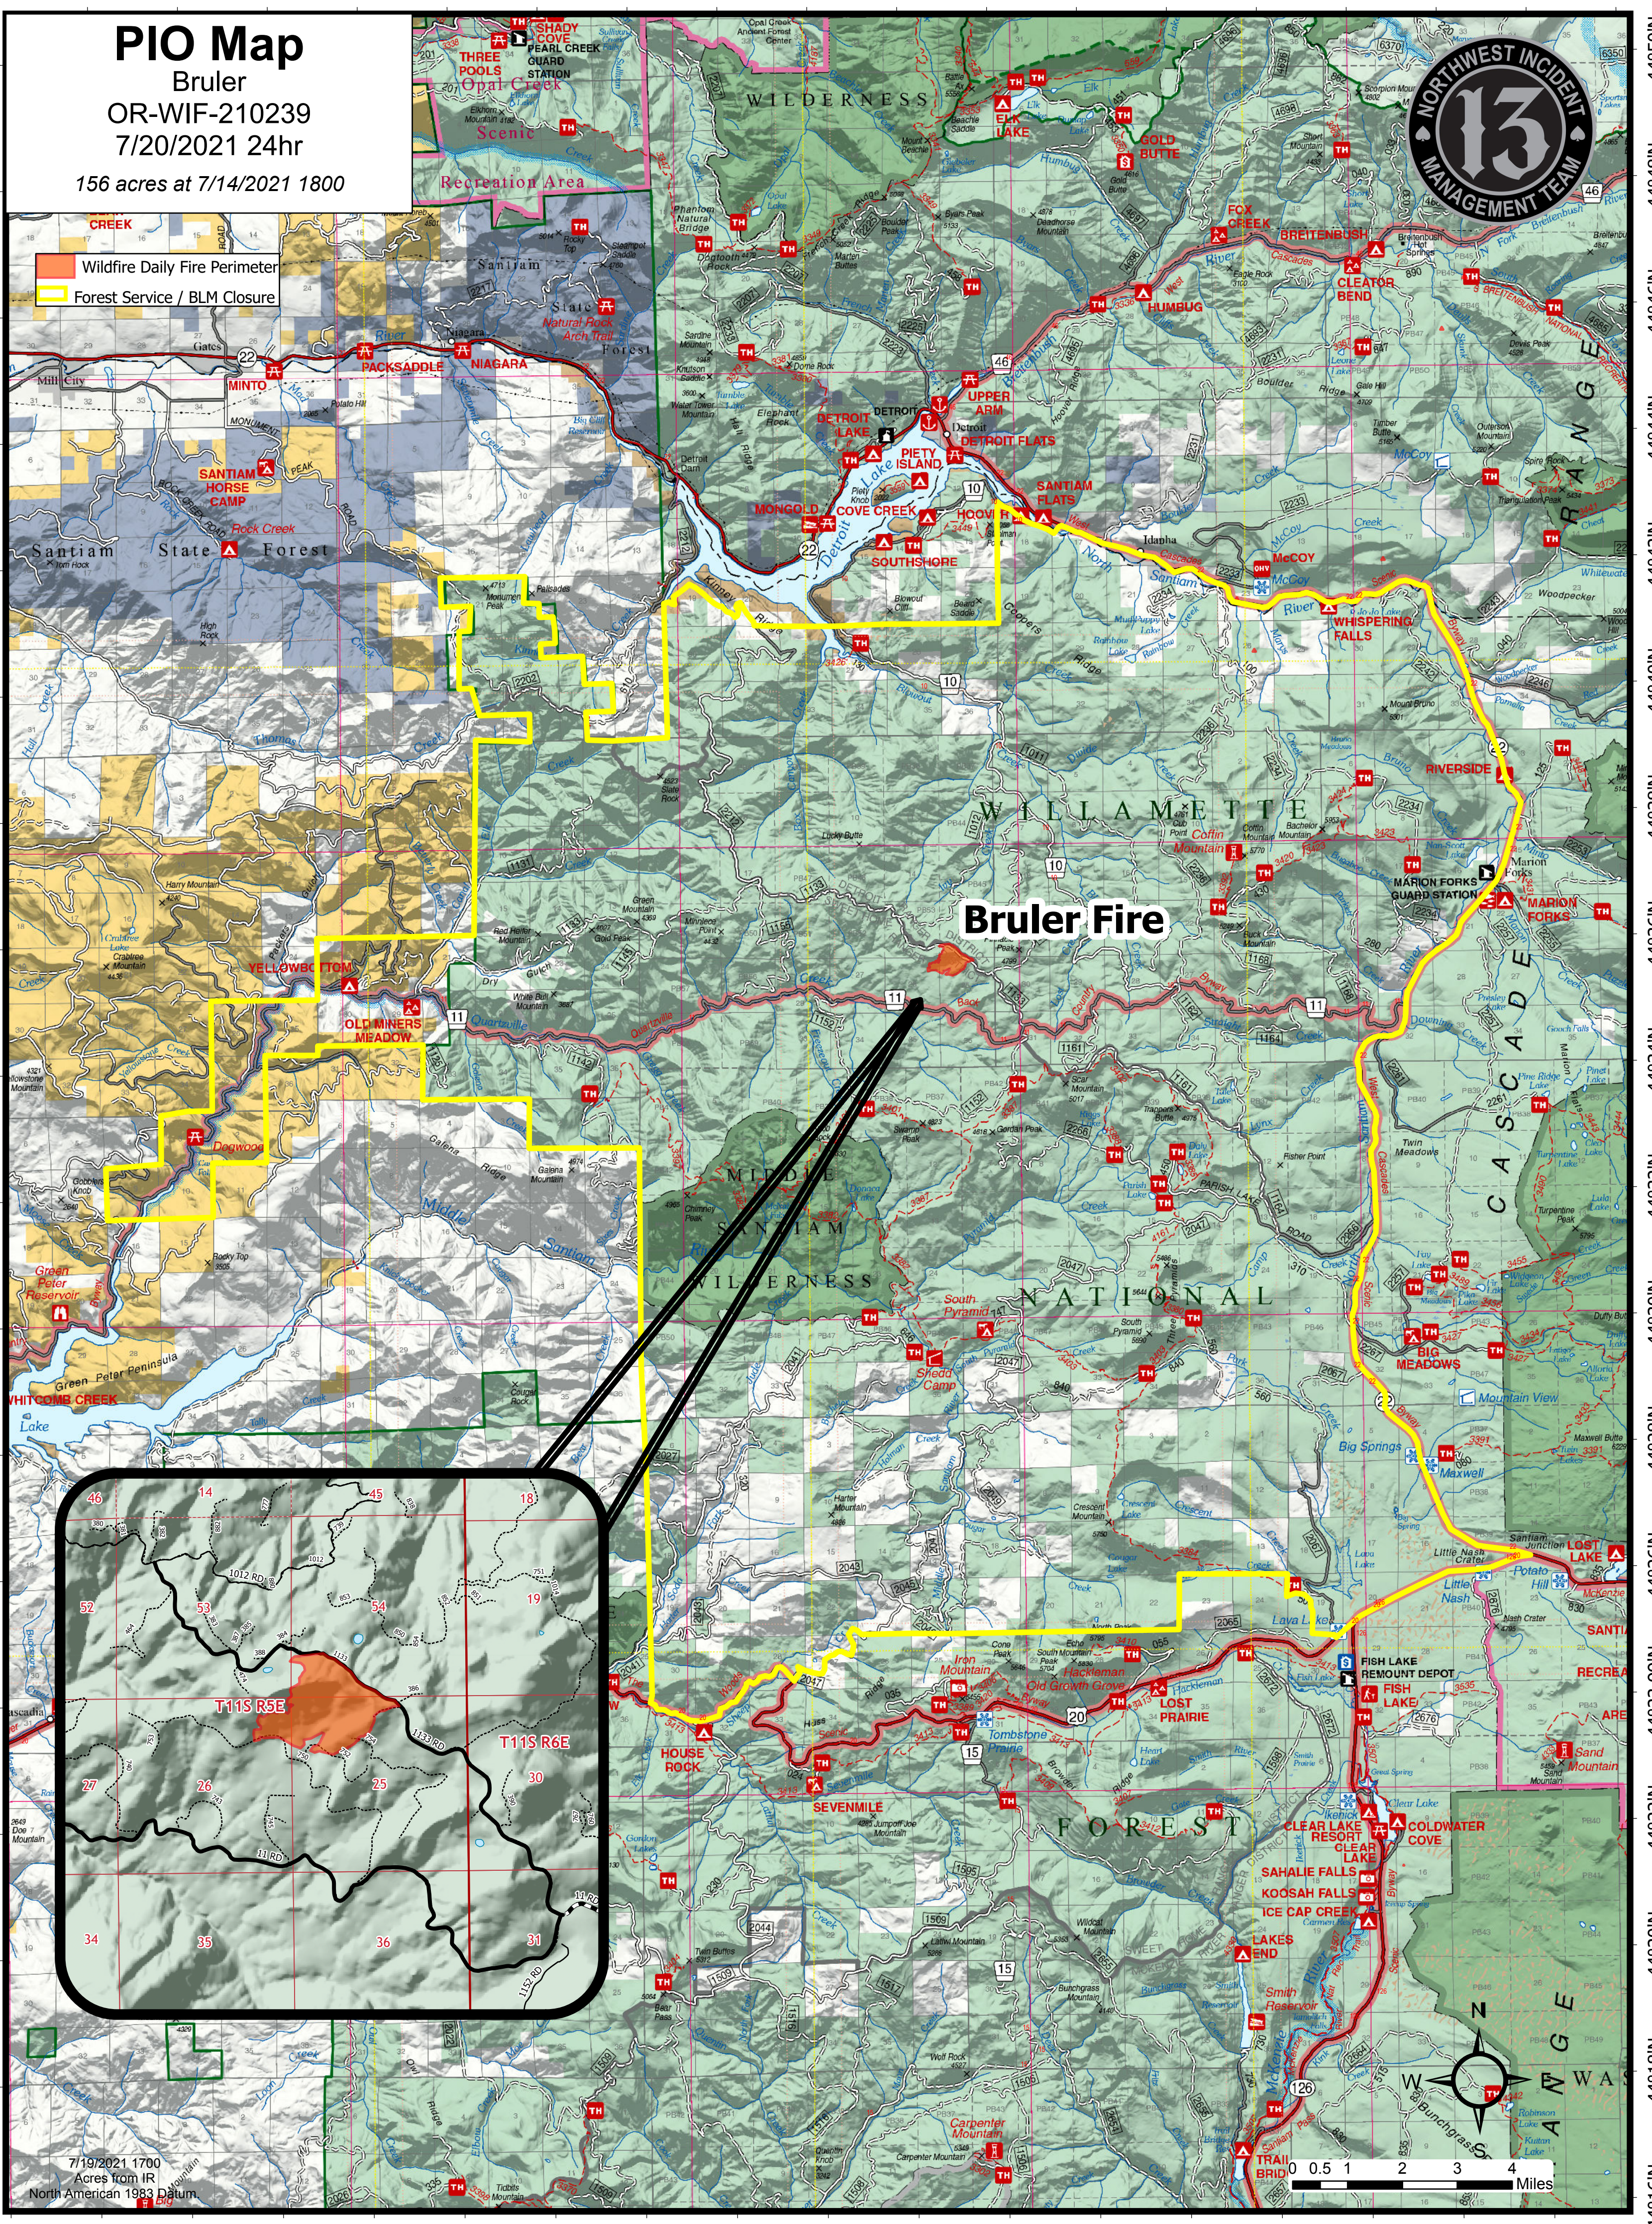

# PIO Map

Bruler  
OR-WIF-210239  
7/20/2021 24hr

156 acres at 7/14/2021 1800

- Wildfire Daily Fire Perimeter
- Forest Service / BLM Closure

## Bruler Fire