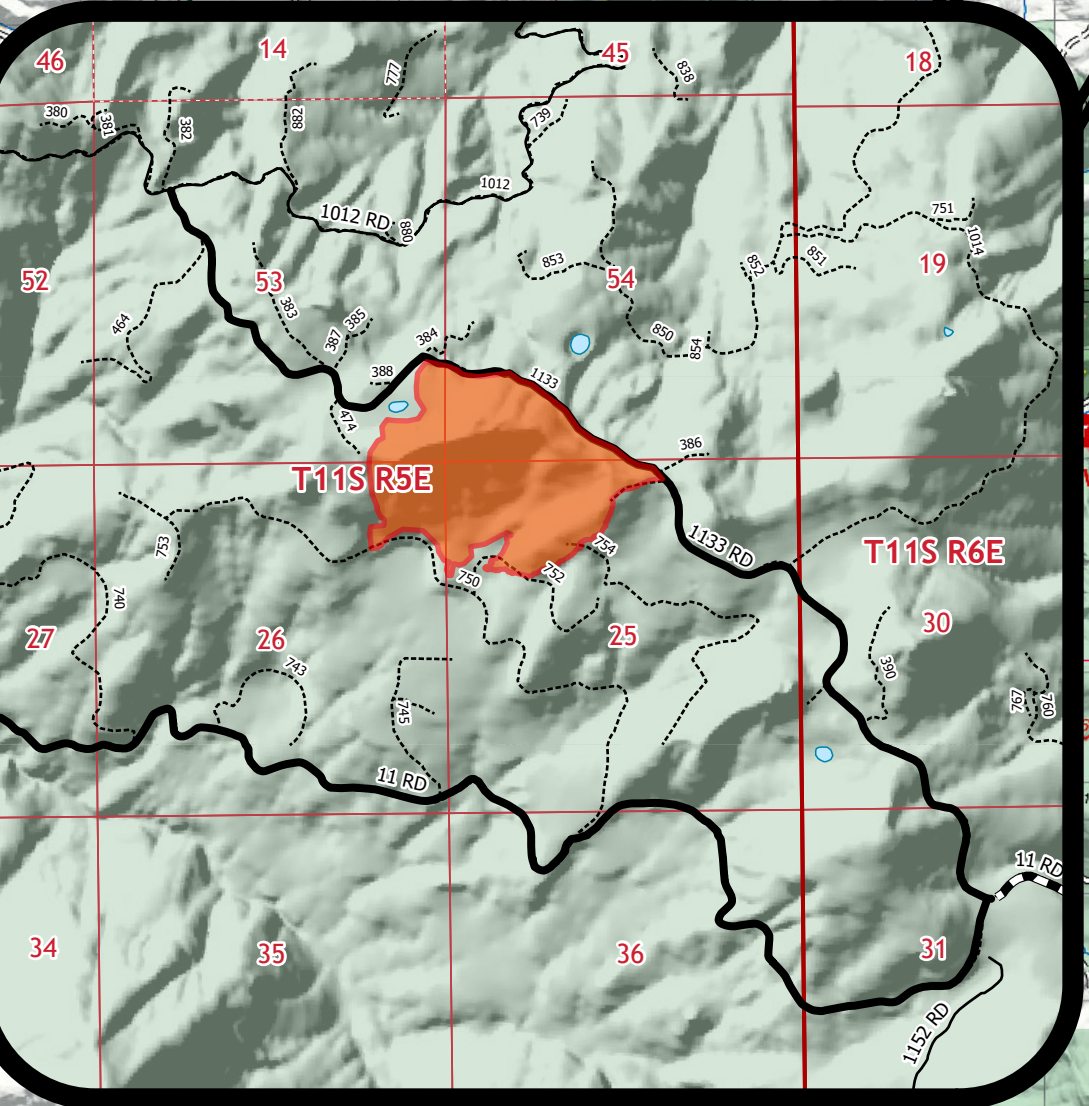

PIO Map

Bruler
OR-WIF-210239
7/21/2021 24hr

195 acres at 7/20/2021 1810

- Wildfire Daily Fire Perimeter
- Forest Service / BLM Closure

Bruler Fire

7/20/2021 2140
Acres from IR
North American 1983 Datum