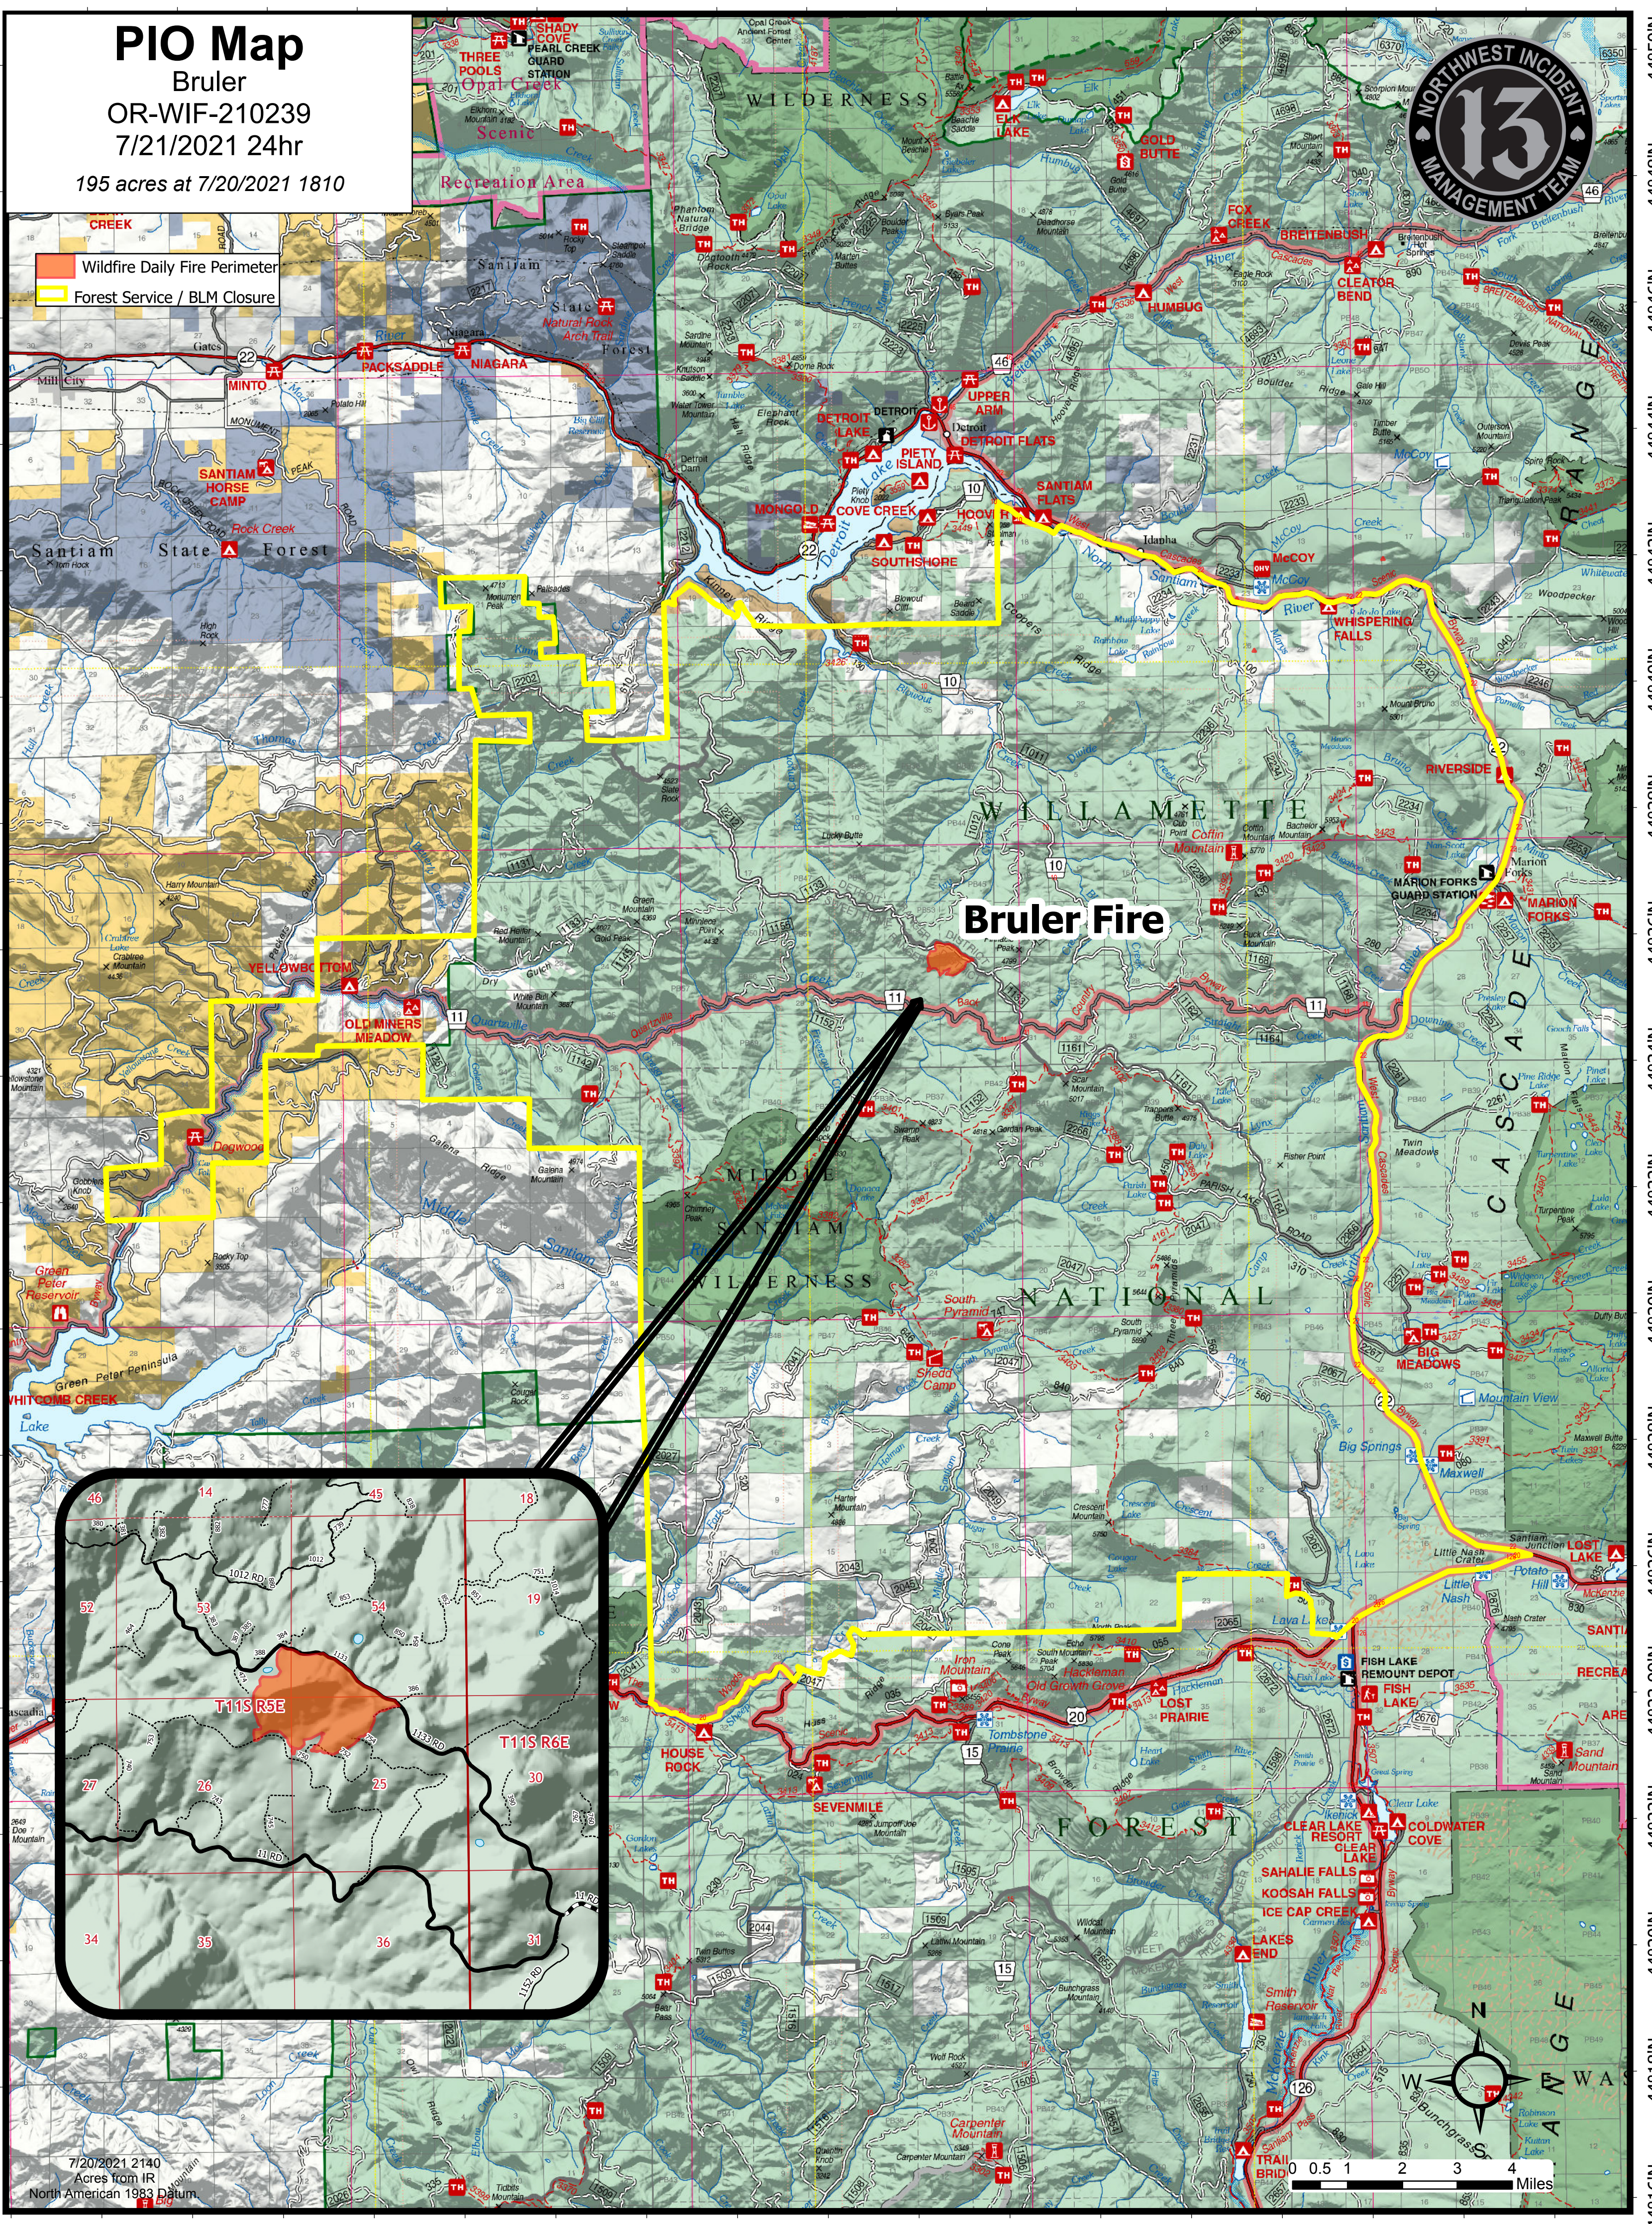

PIO Map

Bruler
OR-WIF-210239
7/21/2021 24hr

195 acres at 7/20/2021 1810

- Wildfire Daily Fire Perimeter
- Forest Service / BLM Closure

Bruler Fire

7/20/2021 2140
Acres from IR
North American 1983 Datum