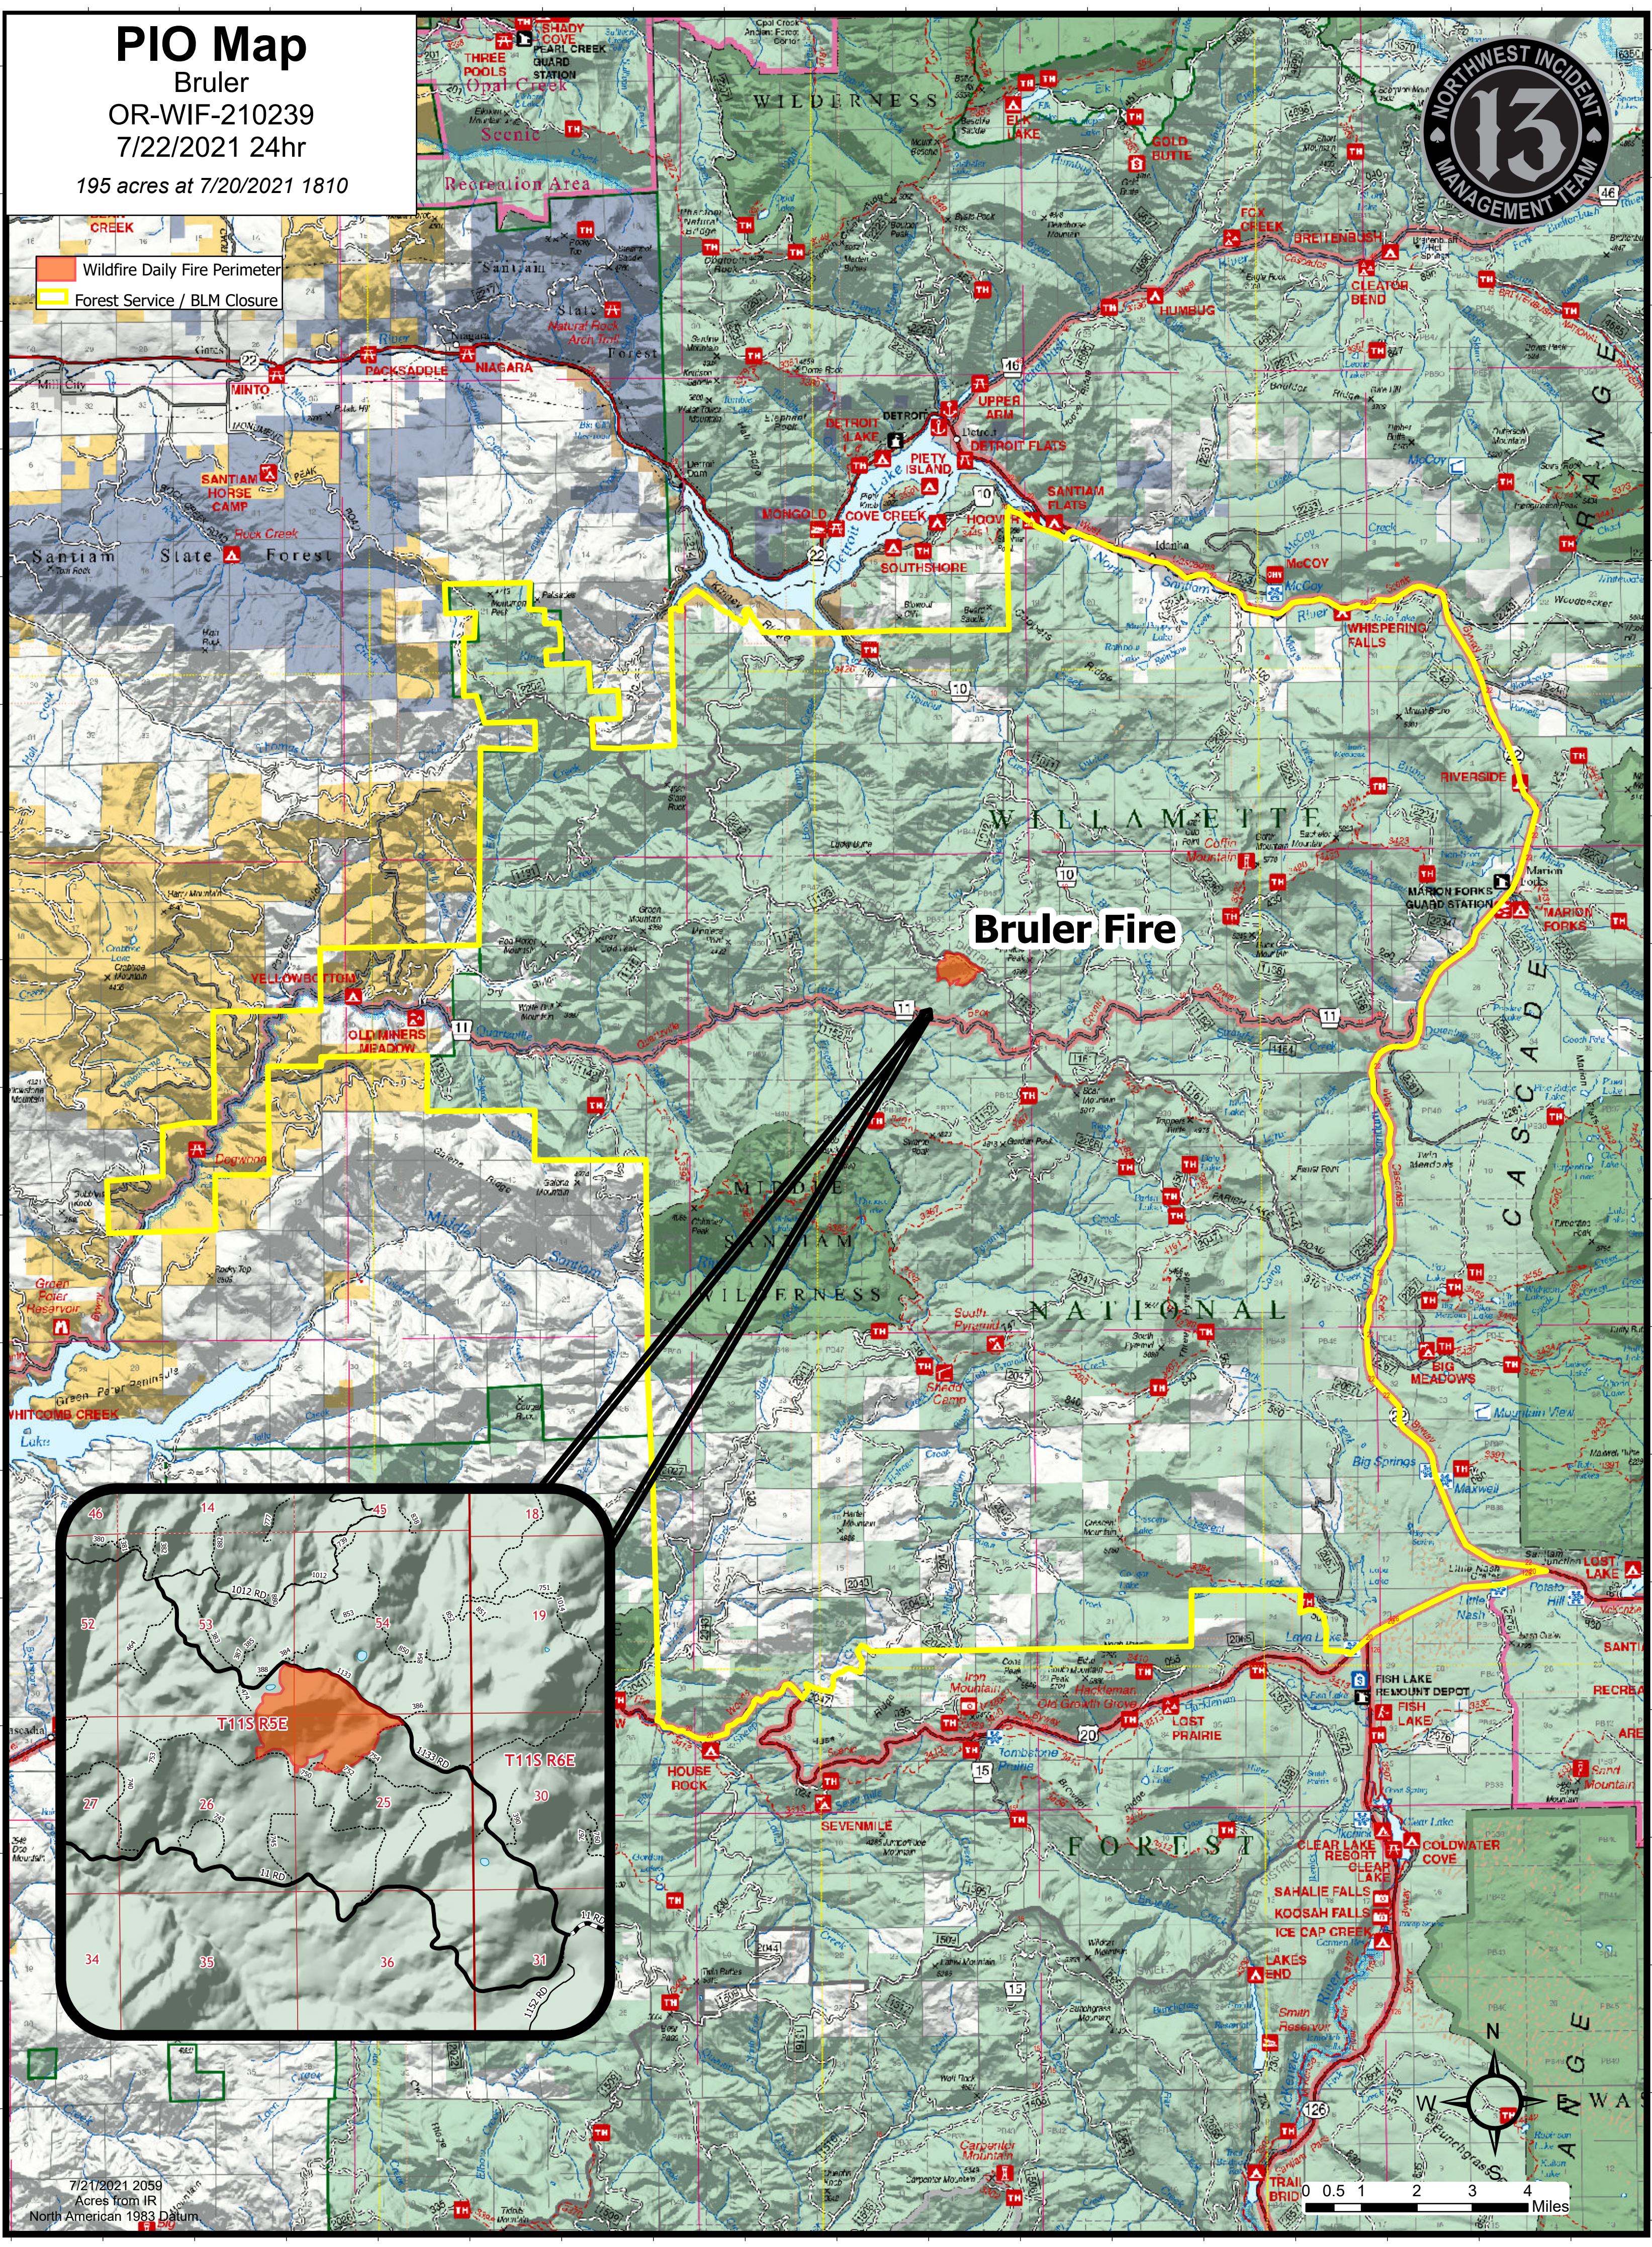

PIO Map

Bruler
OR-WIF-210239
7/22/2021 24hr

195 acres at 7/20/2021 1810

Wildfire Daily Fire Perimeter
Forest Service / BLM Closure

Bruler Fire