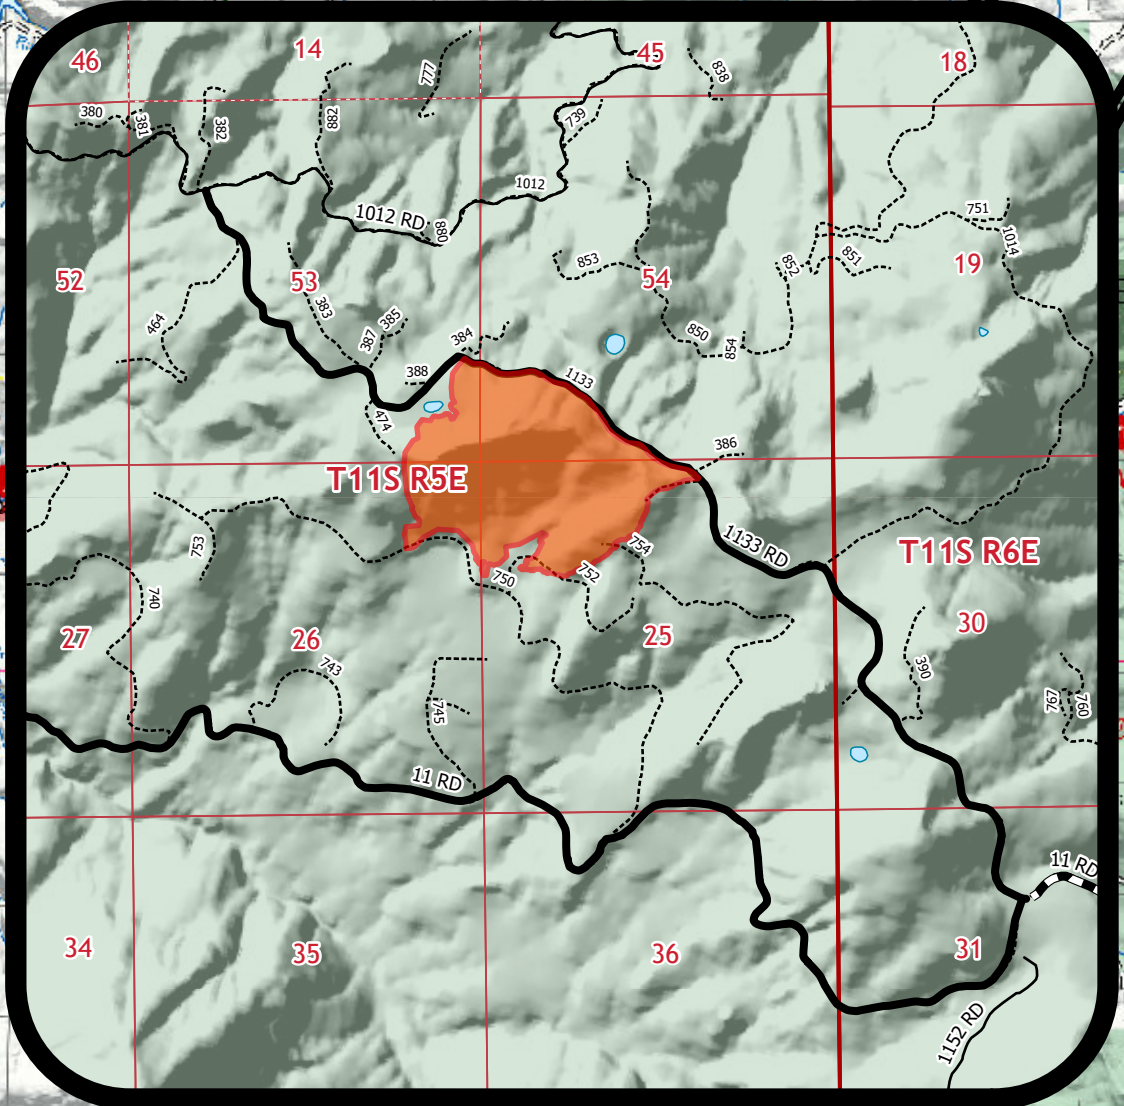

# PIO Map

Bruler  
OR-WIF-210239  
7/25/2021 24hr

194 acres at 7/24/2021 2111 PDT

**Wildfire Daily Fire Perimeter**  
**Forest Service / BLM Closure**

## Bruler Fire

7/24/2021 2311  
Acres from IR  
North American 1983 Datum