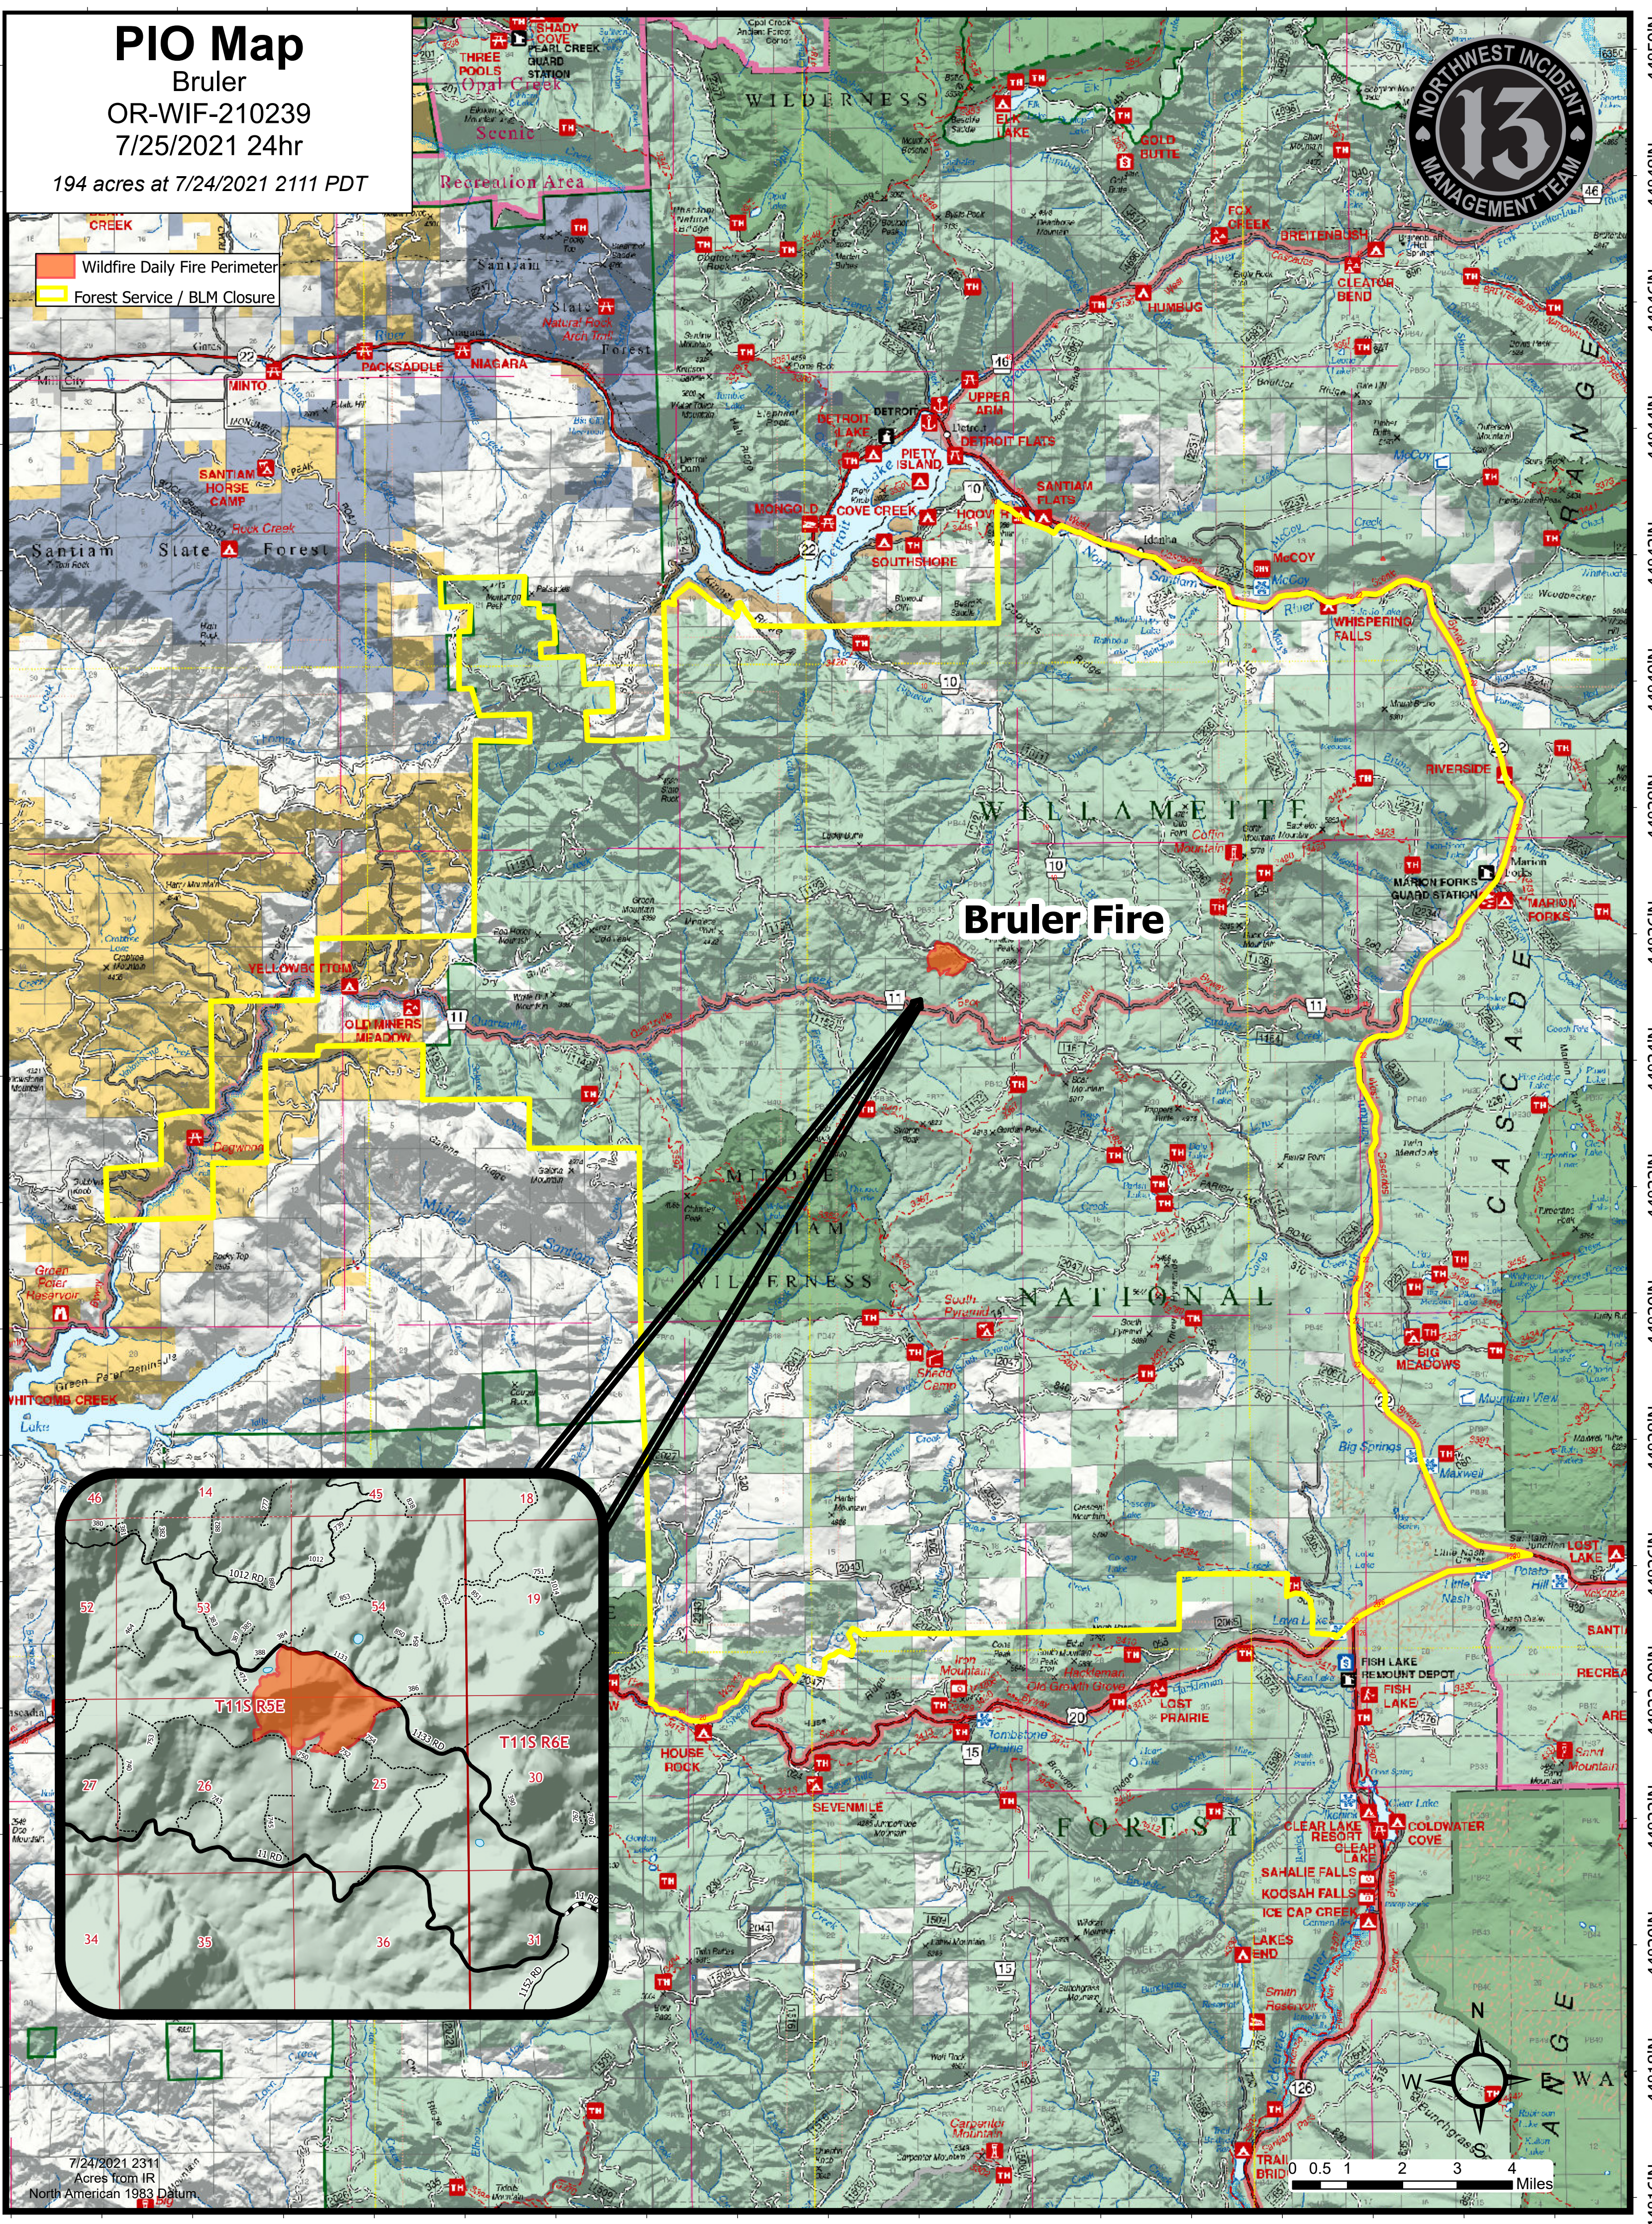

# PIO Map

Bruler  
OR-WIF-210239  
7/25/2021 24hr

194 acres at 7/24/2021 2111 PDT

**Wildfire Daily Fire Perimeter**  
**Forest Service / BLM Closure**

## Bruler Fire

7/24/2021 2311  
Acres from IR  
North American 1983 Datum