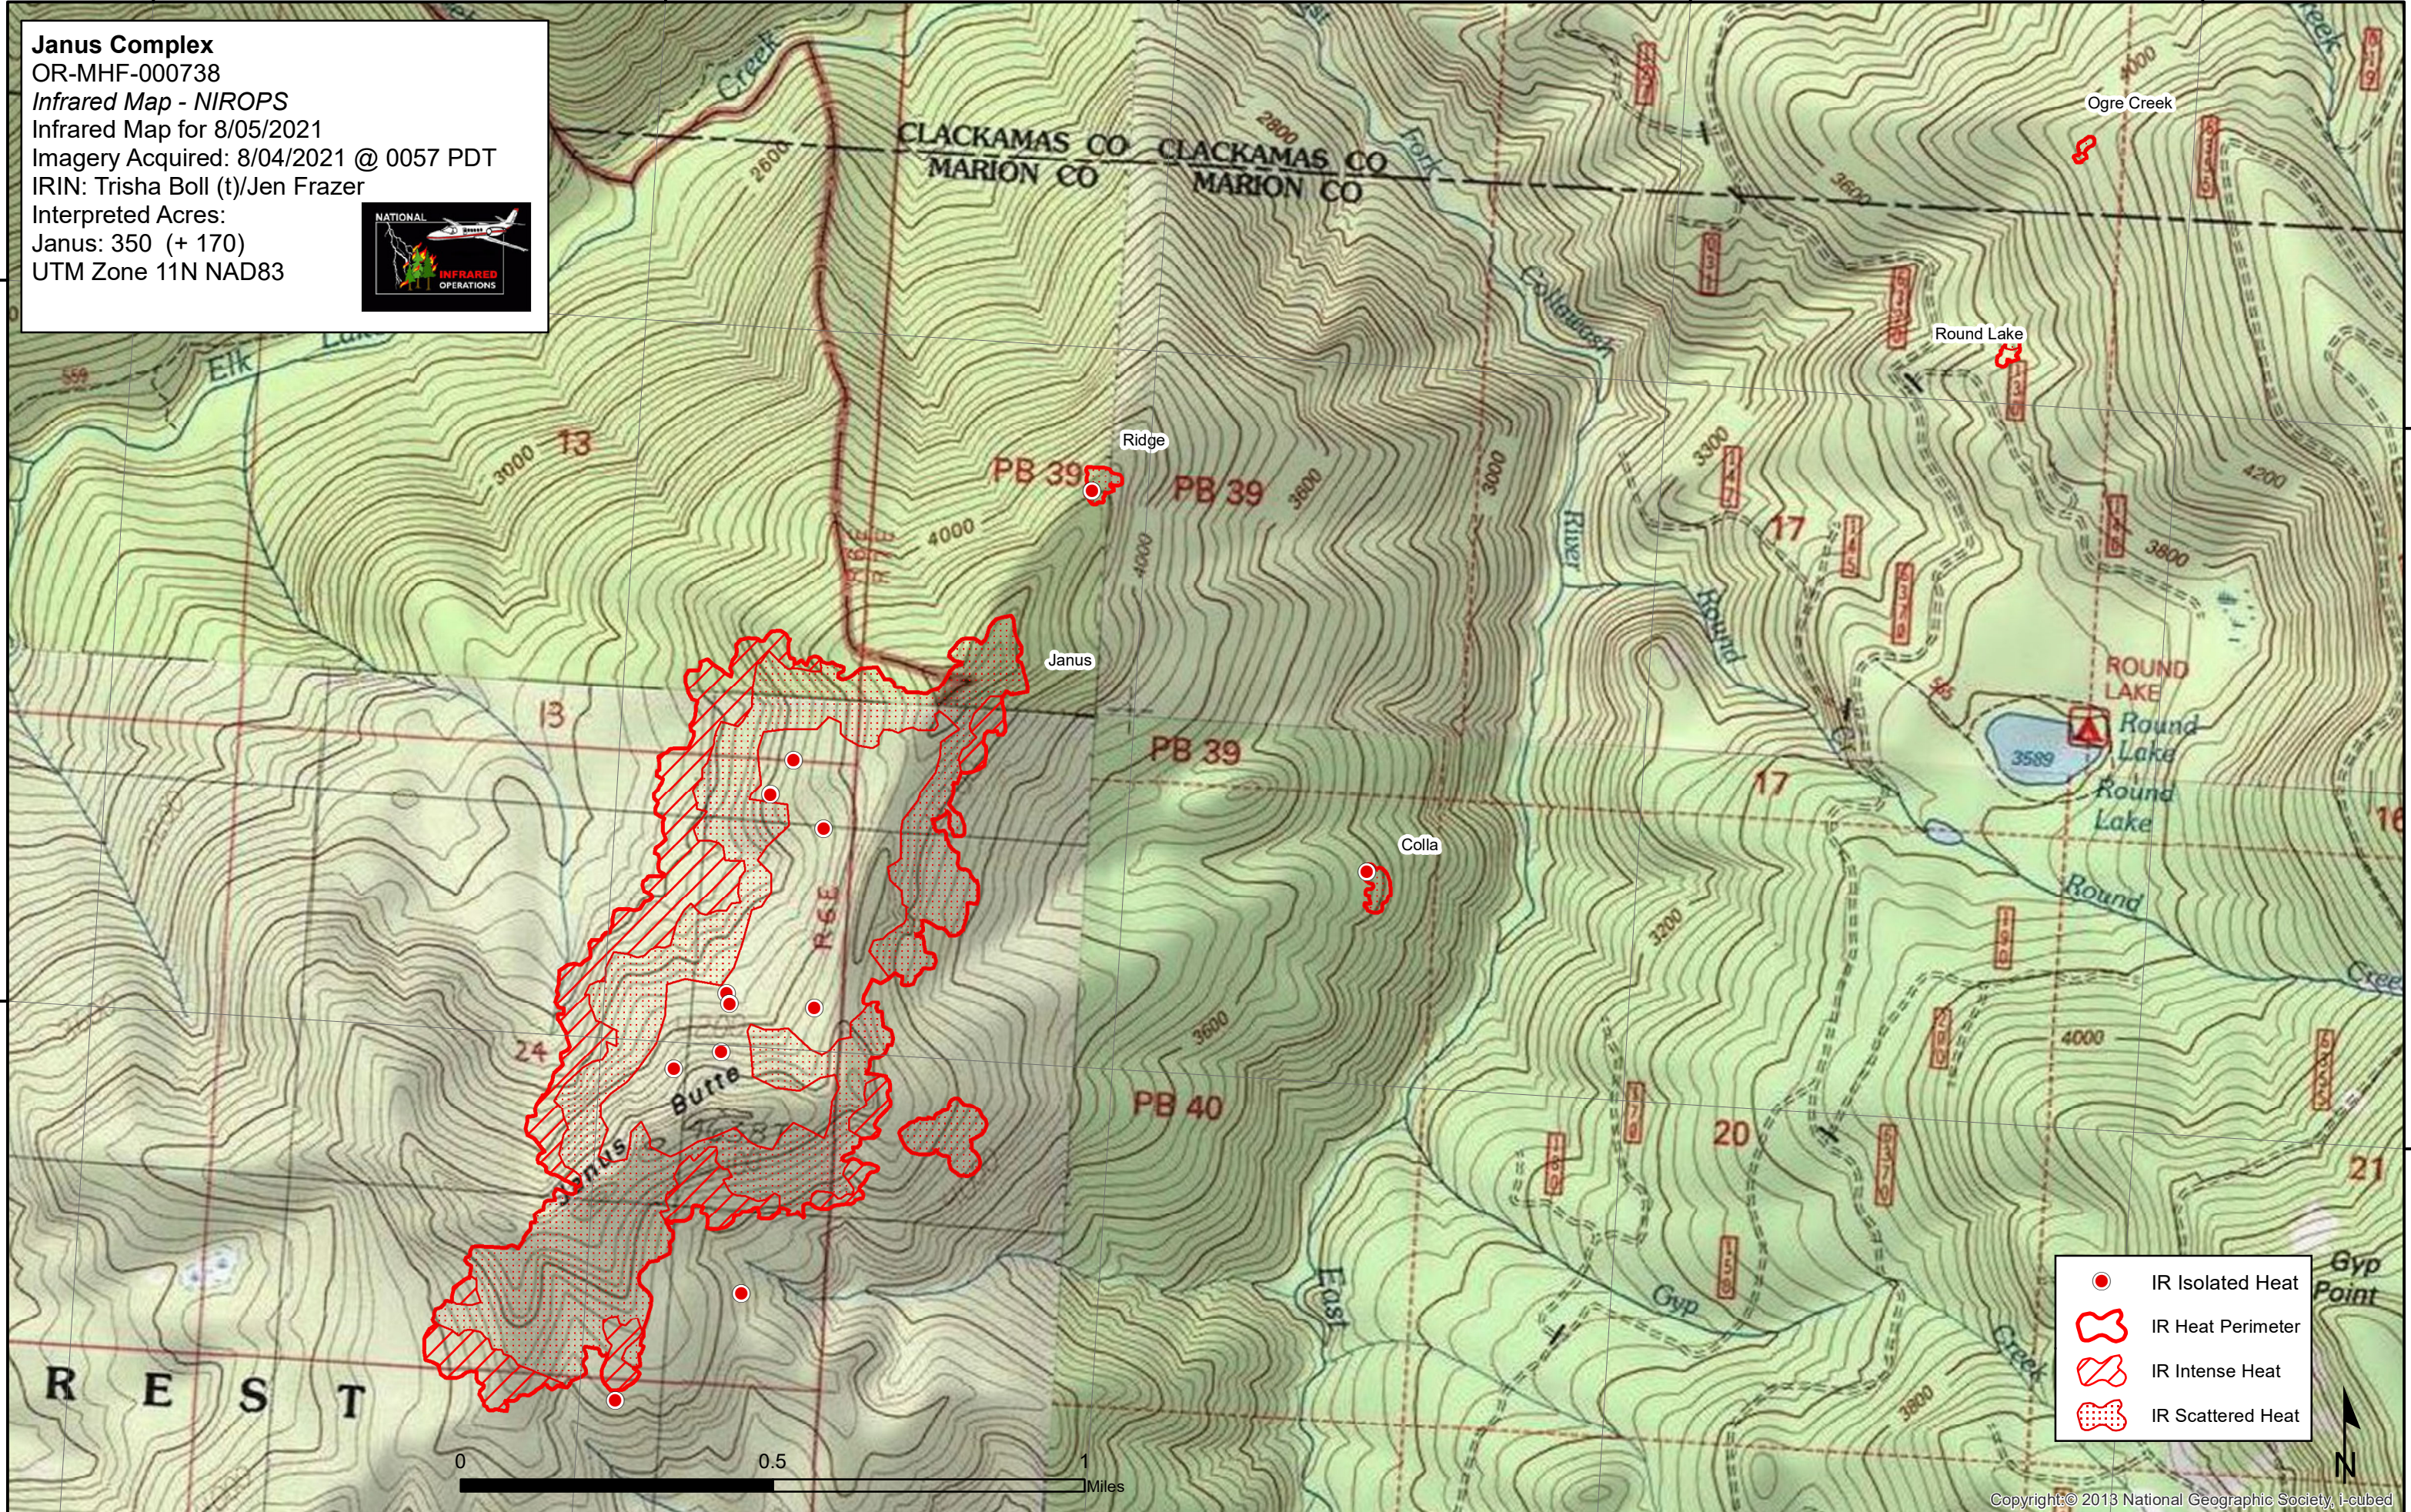

122°2'0"W 122°1'0"W 122°0'0"W 121°59'0"W 121°58'0"W

**Janus Complex**  
 OR-MHF-000738  
 Infrared Map - NIROPS  
 Infrared Map for 8/05/2021  
 Imagery Acquired: 8/04/2021 @ 0057 PDT  
 IRIN: Trisha Boll (t)/Jen Frazer  
 Interpreted Acres:  
 Janus: 350 (+ 170)  
 UTM Zone 11N NAD83

44°53'0"N

44°52'0"N

44°53'0"N

44°52'0"N

- IR Isolated Heat
- IR Heat Perimeter
- IR Intense Heat
- IR Scattered Heat

Copyright © 2013 National Geographic Society, i-cubed

122°2'0"W 122°1'0"W 122°0'0"W 121°59'0"W 121°58'0"W