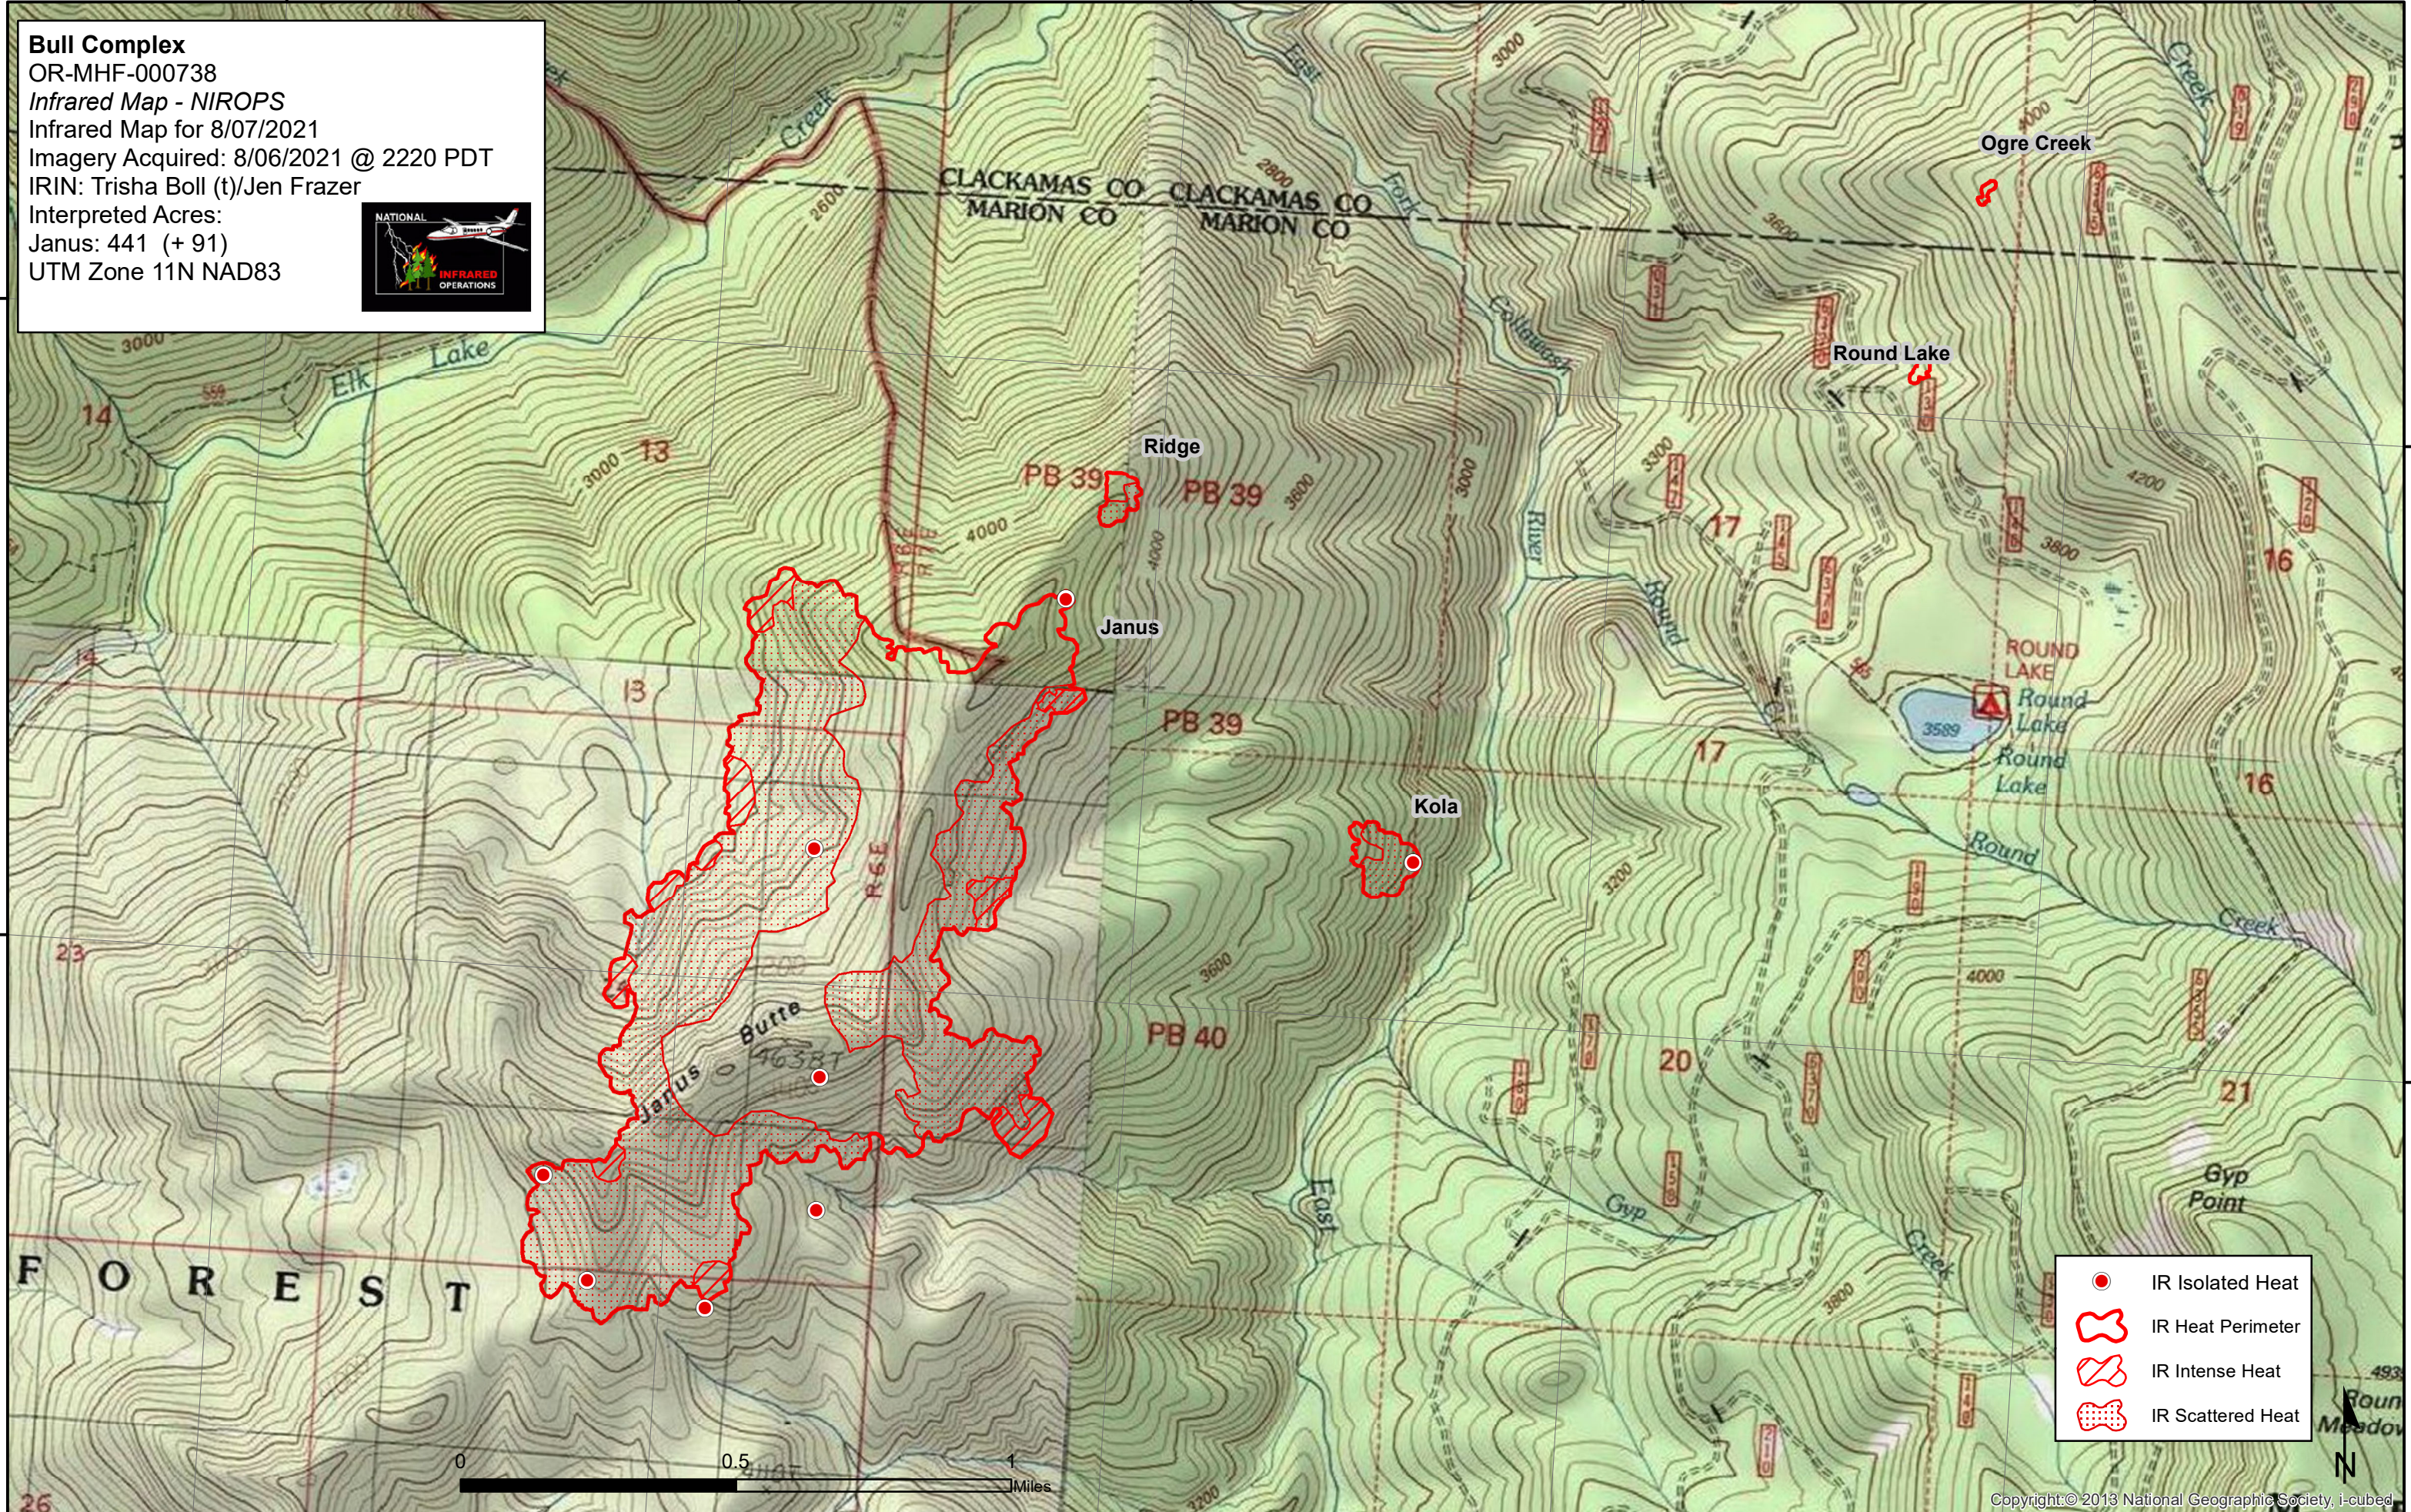

122°2'0"W

122°1'0"W

122°0'0"W

121°59'0"W

121°58'0"W

**Bull Complex**  
 OR-MHF-000738  
 Infrared Map - NIROPS  
 Infrared Map for 8/07/2021  
 Imagery Acquired: 8/06/2021 @ 2220 PDT  
 IRIN: Trisha Boll (t)/Jen Frazer  
 Interpreted Acres:  
 Janus: 441 (+ 91)  
 UTM Zone 11N NAD83

44°53'0"N

44°52'0"N

44°53'0"N

44°52'0"N

-  IR Isolated Heat
-  IR Heat Perimeter
-  IR Intense Heat
-  IR Scattered Heat

Copyright © 2013 National Geographic Society, i-cubed

122°2'0"W

122°1'0"W

122°0'0"W

121°59'0"W

121°58'0"W