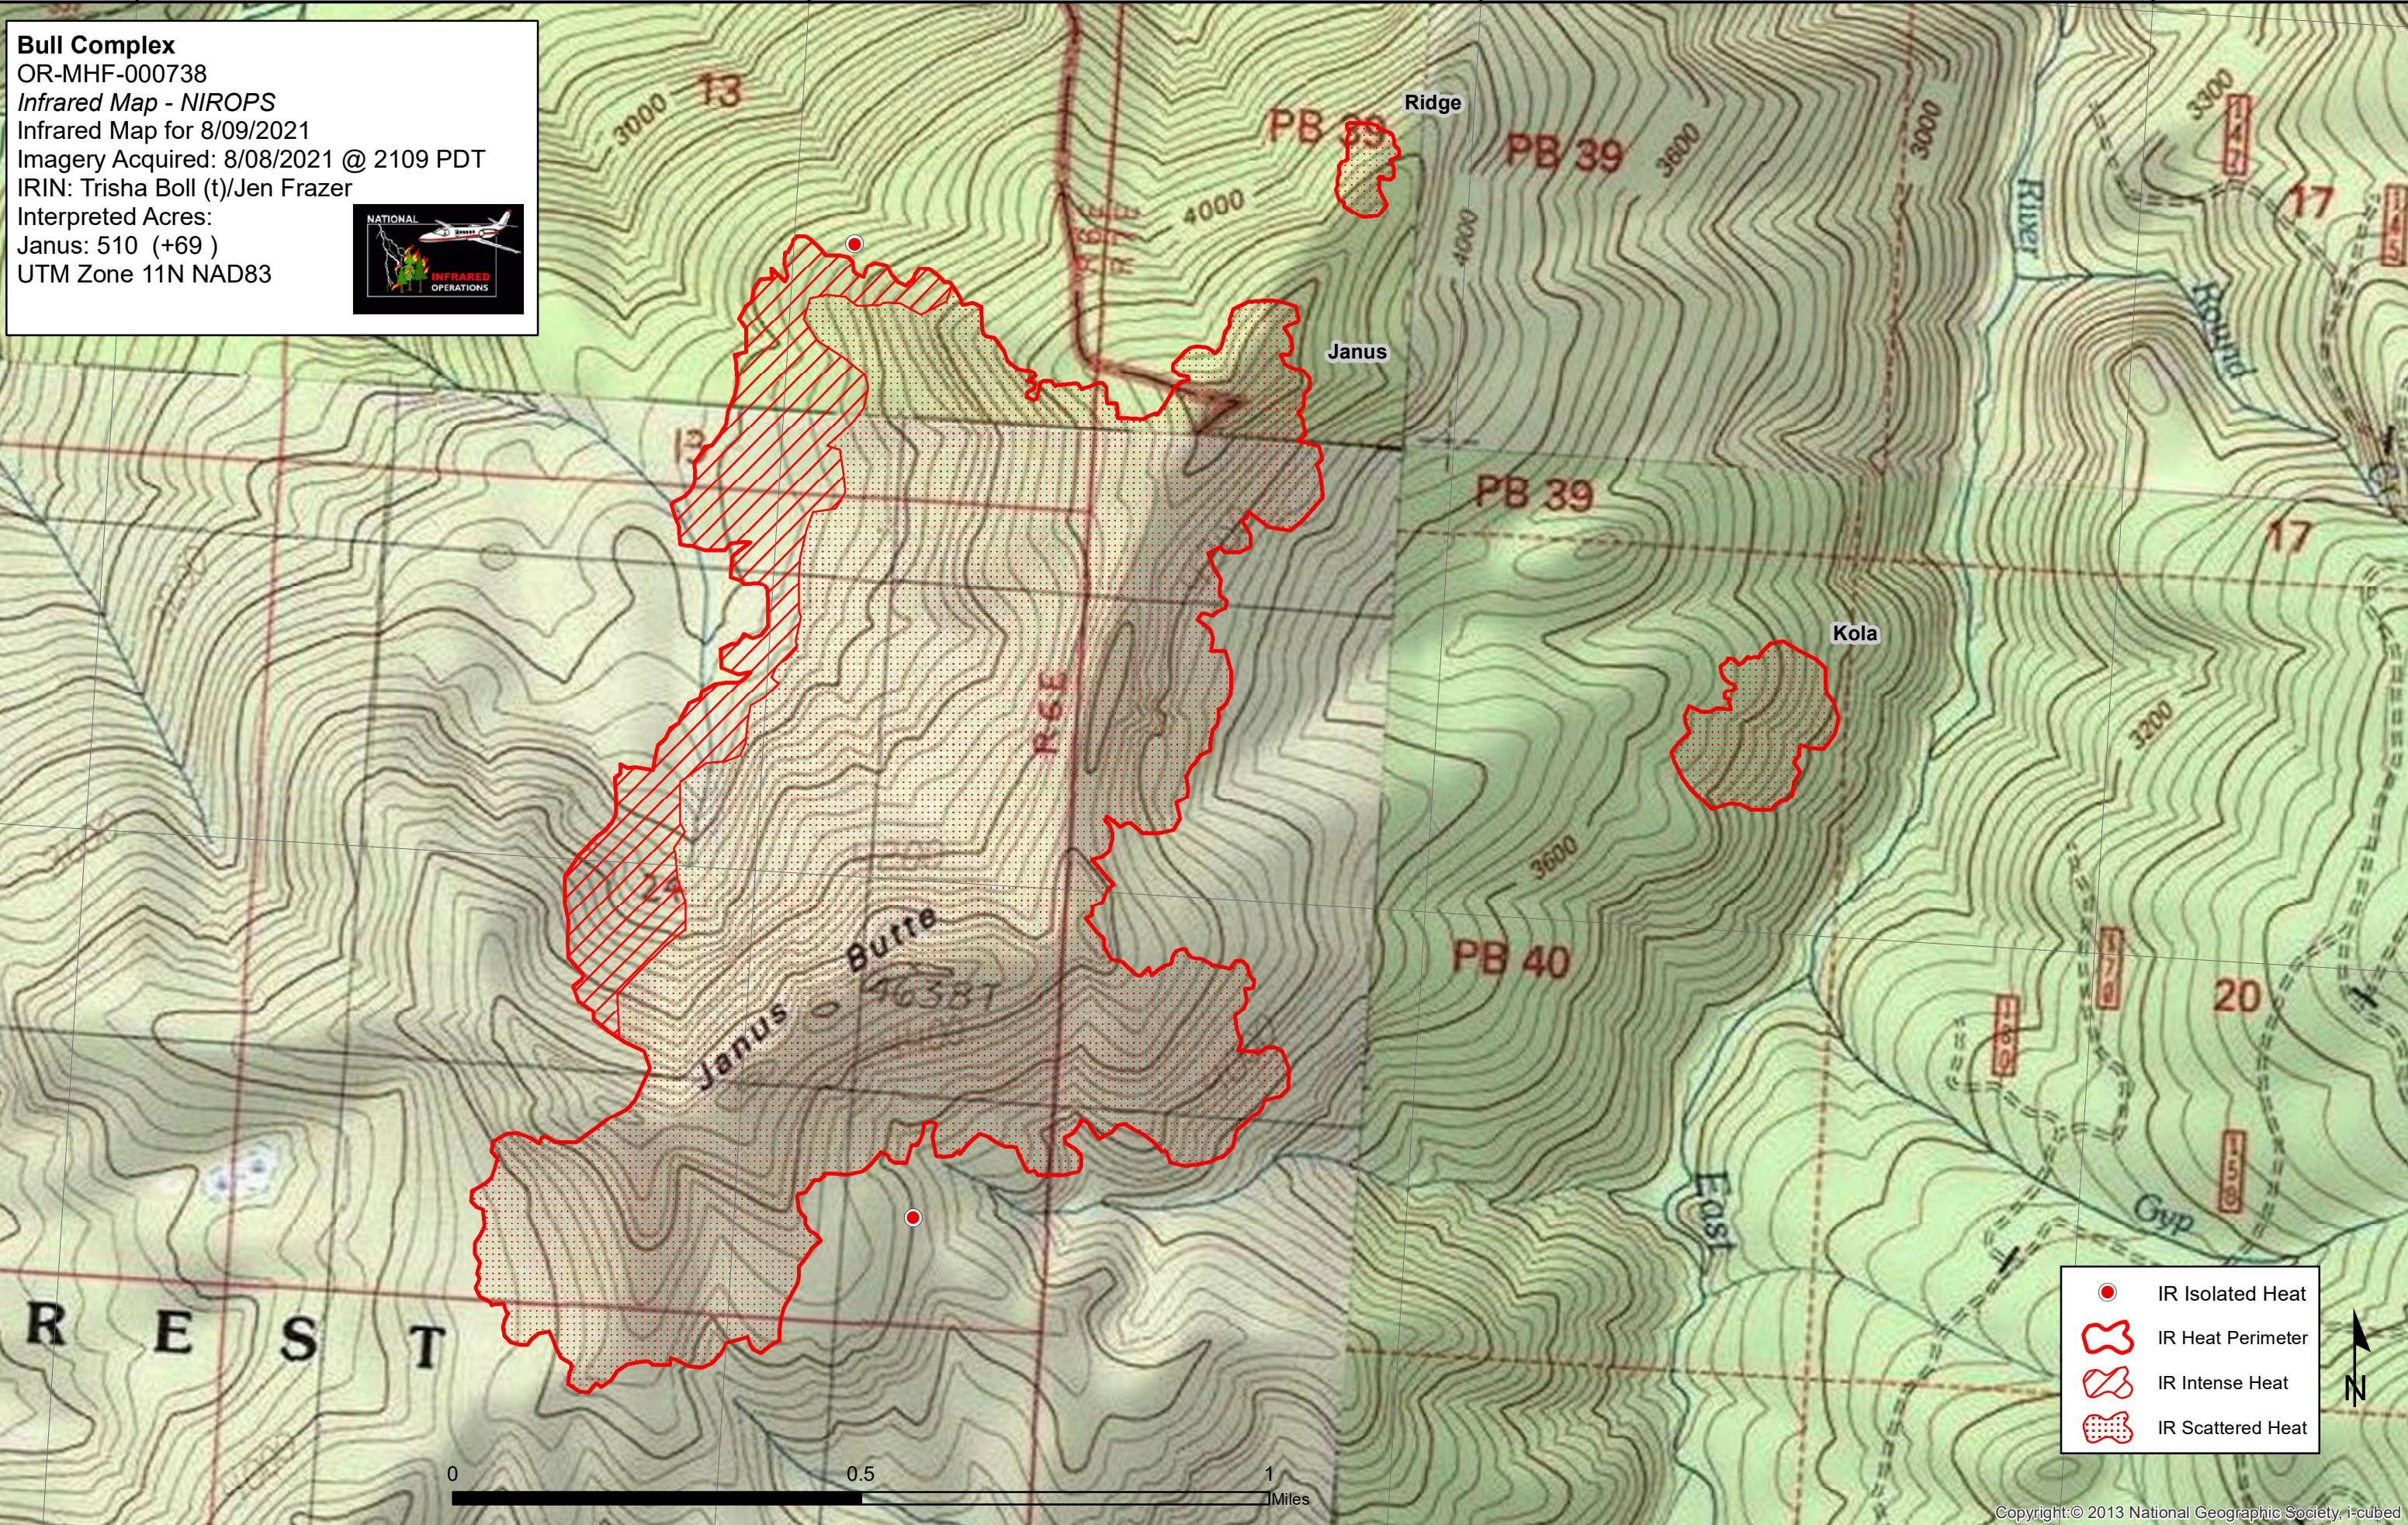

Bull Complex
 OR-MHF-000738
Infrared Map - NIROPS
 Infrared Map for 8/09/2021
 Imagery Acquired: 8/08/2021 @ 2109 PDT
 IRIN: Trisha Boll (t)/Jen Frazer
 Interpreted Acres:
 Janus: 510 (+69)
 UTM Zone 11N NAD83

- IR Isolated Heat
- ⬮ IR Heat Perimeter
- ⬮ IR Intense Heat
- ⬮ IR Scattered Heat