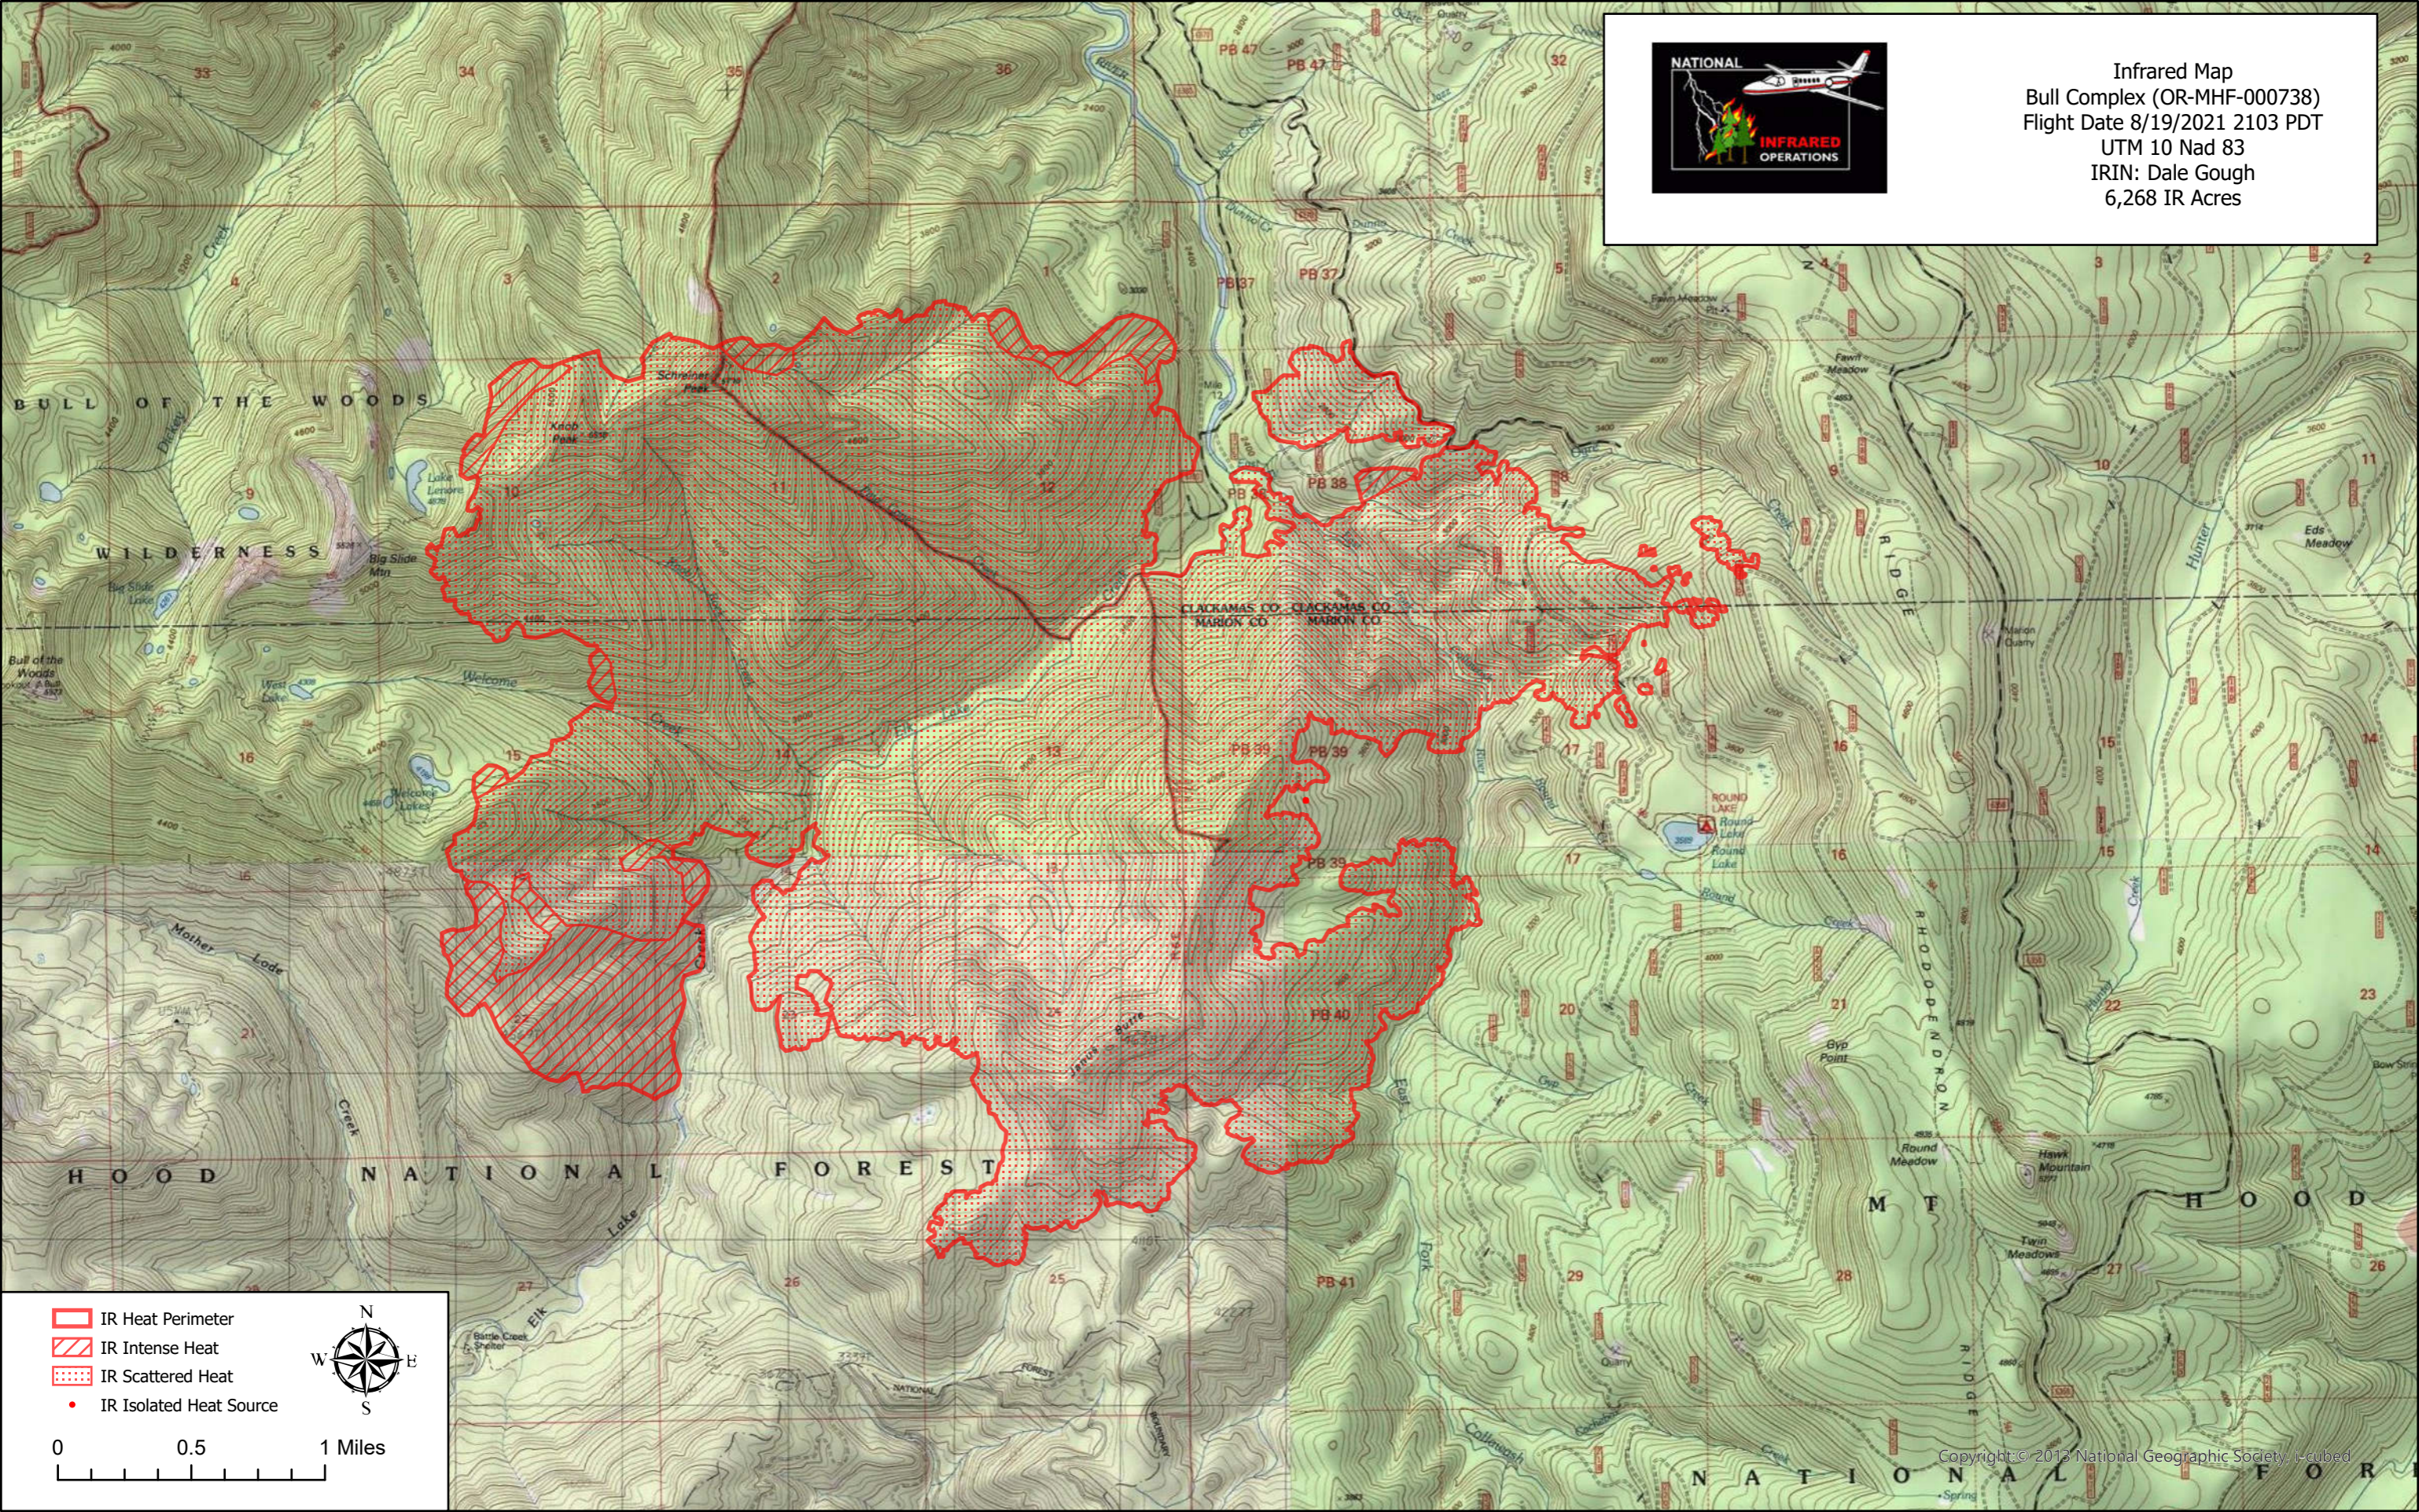

Infrared Map
Bull Complex (OR-MHF-000738)
Flight Date 8/19/2021 2103 PDT
UTM 10 Nad 83
IRIN: Dale Gough
6,268 IR Acres

 IR Heat Perimeter
 IR Intense Heat
 IR Scattered Heat
 IR Isolated Heat Source

0 0.5 1 Miles
