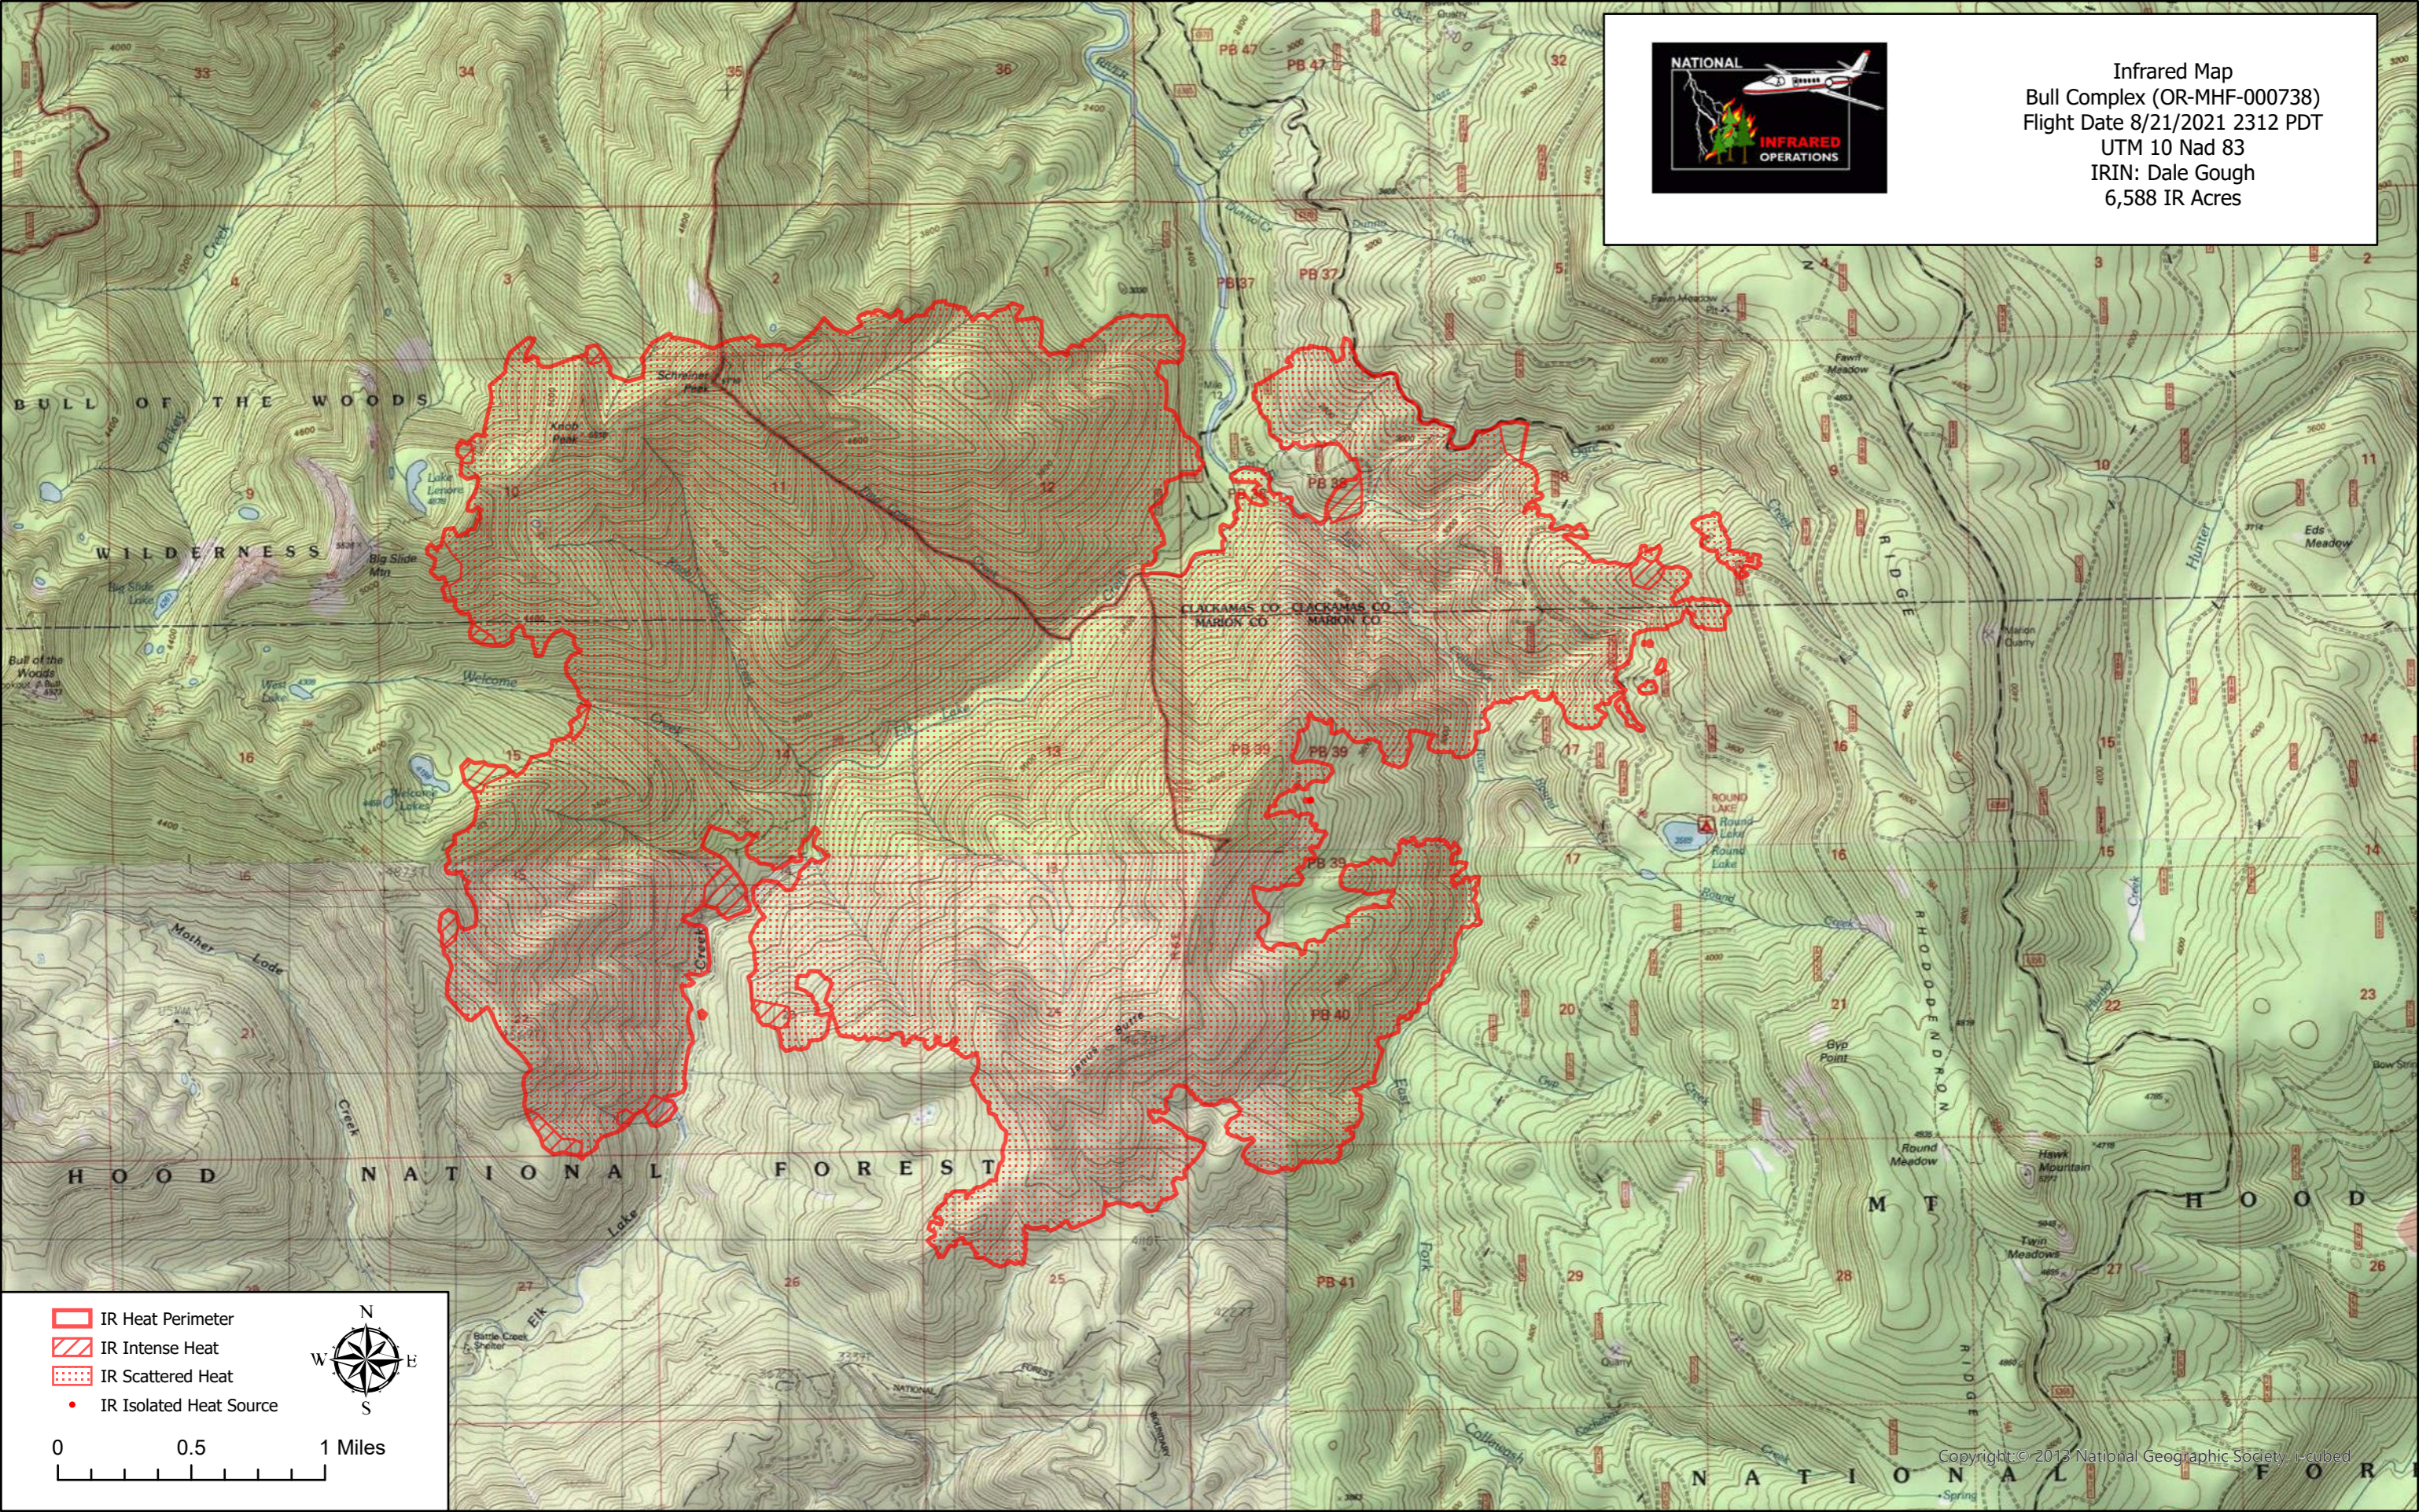

Infrared Map
Bull Complex (OR-MHF-000738)
Flight Date 8/21/2021 2312 PDT
UTM 10 Nad 83
IRIN: Dale Gough
6,588 IR Acres

 IR Heat Perimeter
 IR Intense Heat
 IR Scattered Heat
 IR Isolated Heat Source

0 0.5 1 Miles
