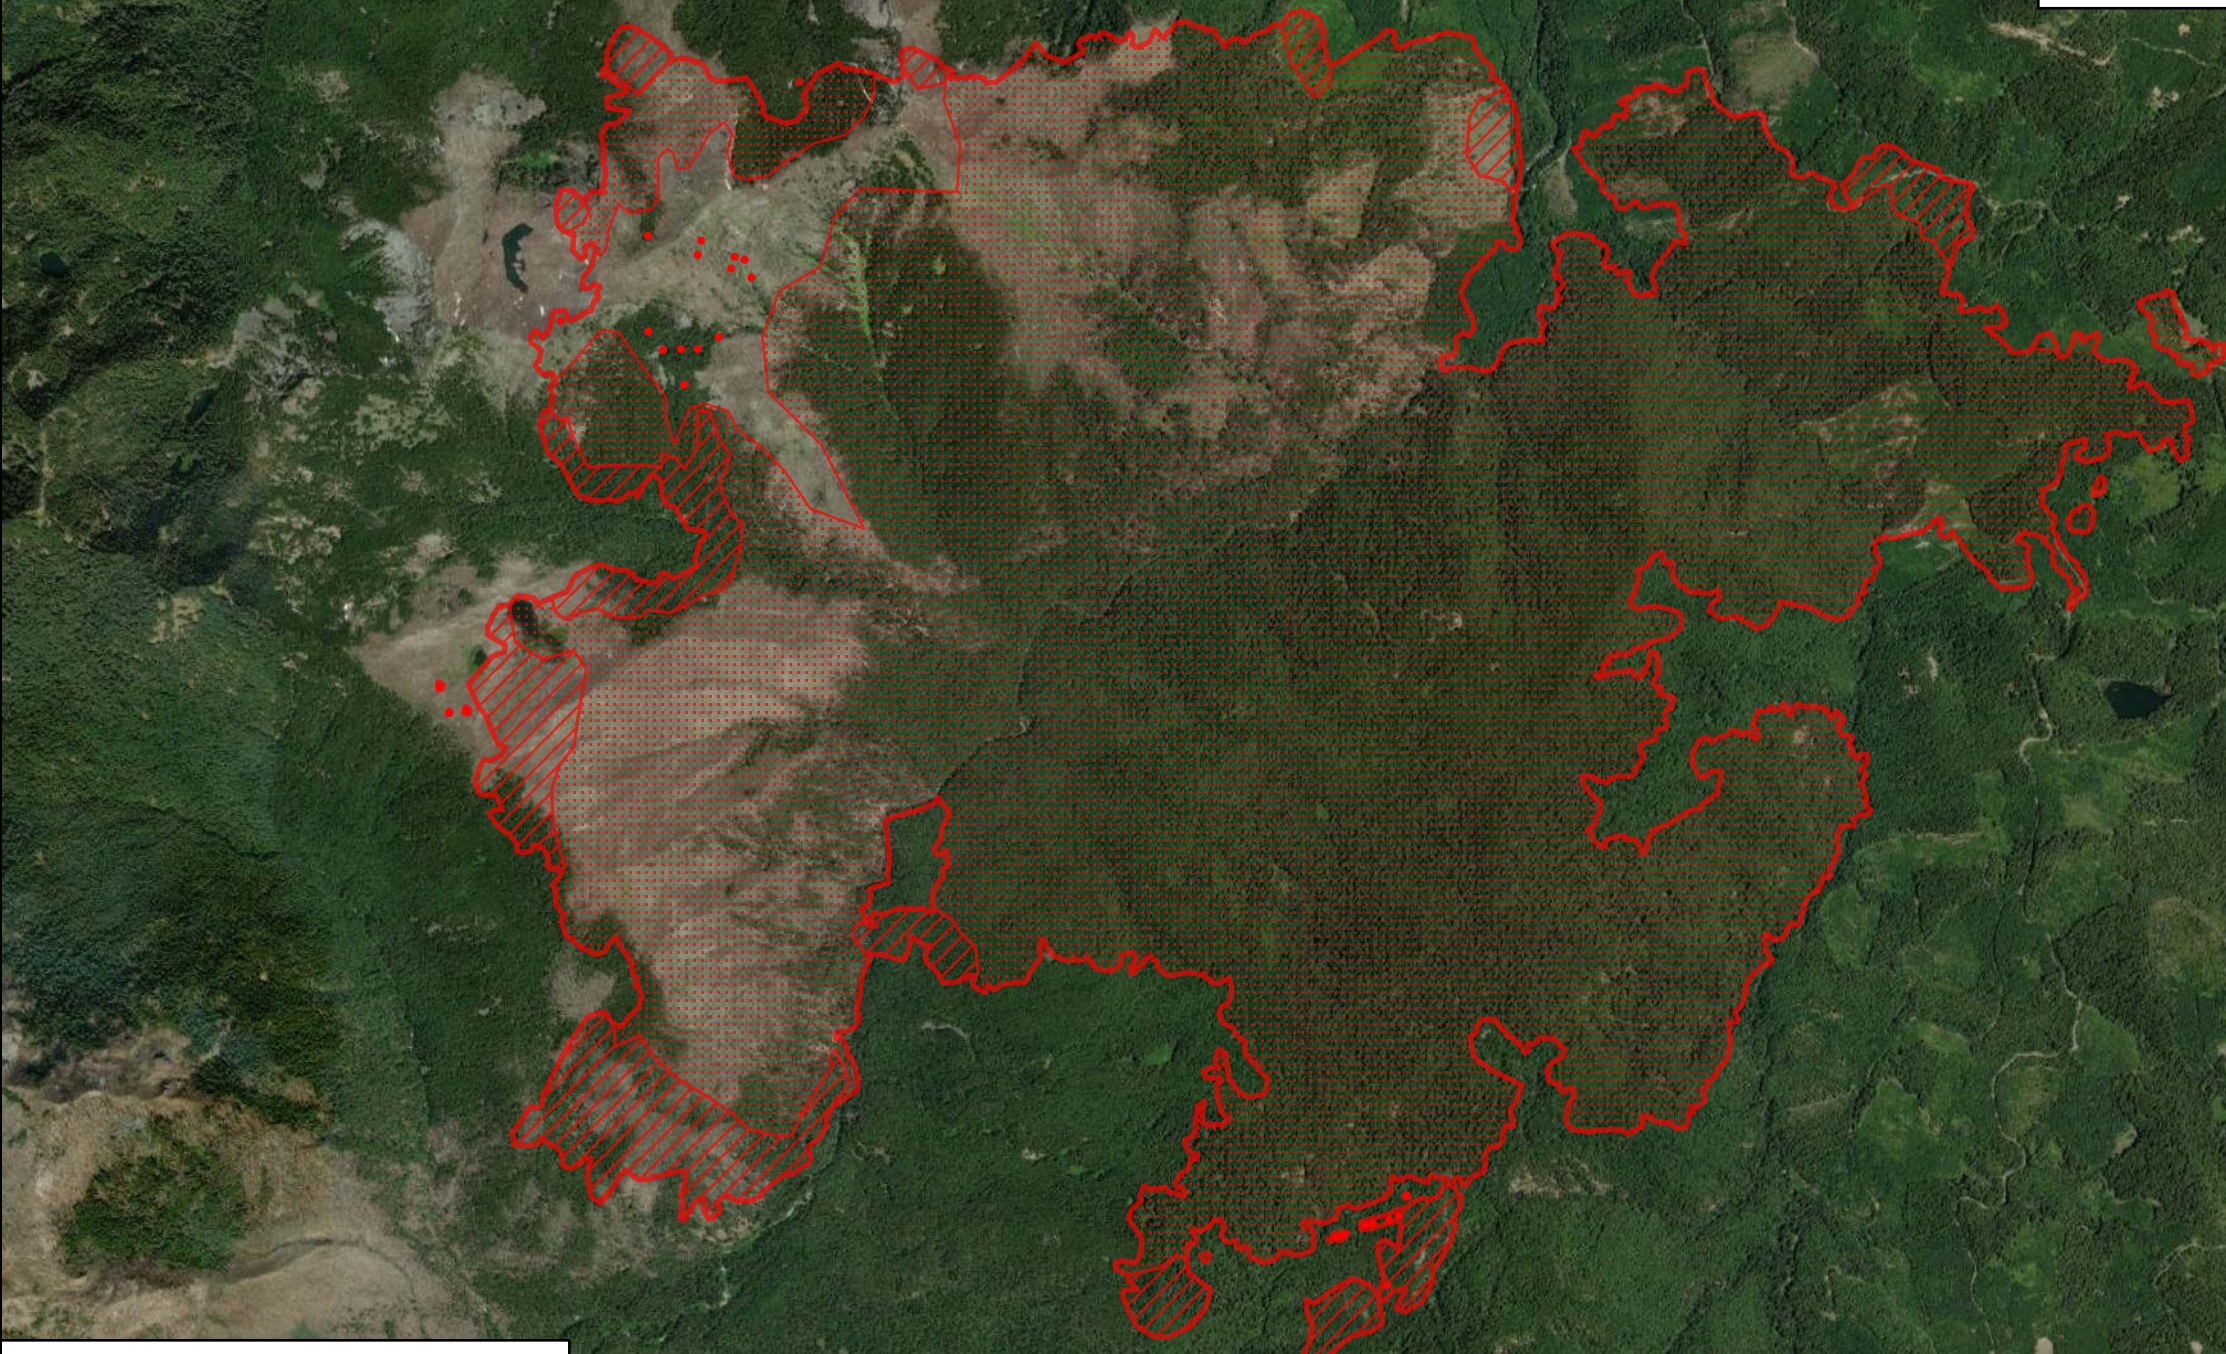

Infrared Map
Bull Complex (OR-MHF-000738)
Flight Date 8/24/2021 2010 PDT
UTM 10 Nad 83
IRIN: Dale Gough
7,464 IR Acres

Legend:

- IR Heat Perimeter (Red outline)
- IR Intense Heat (Red hatched area)
- IR Scattered Heat (Red dotted area)
- IR Isolated Heat Source (Red dot)

Scale: 0, 0.5, 1 Miles