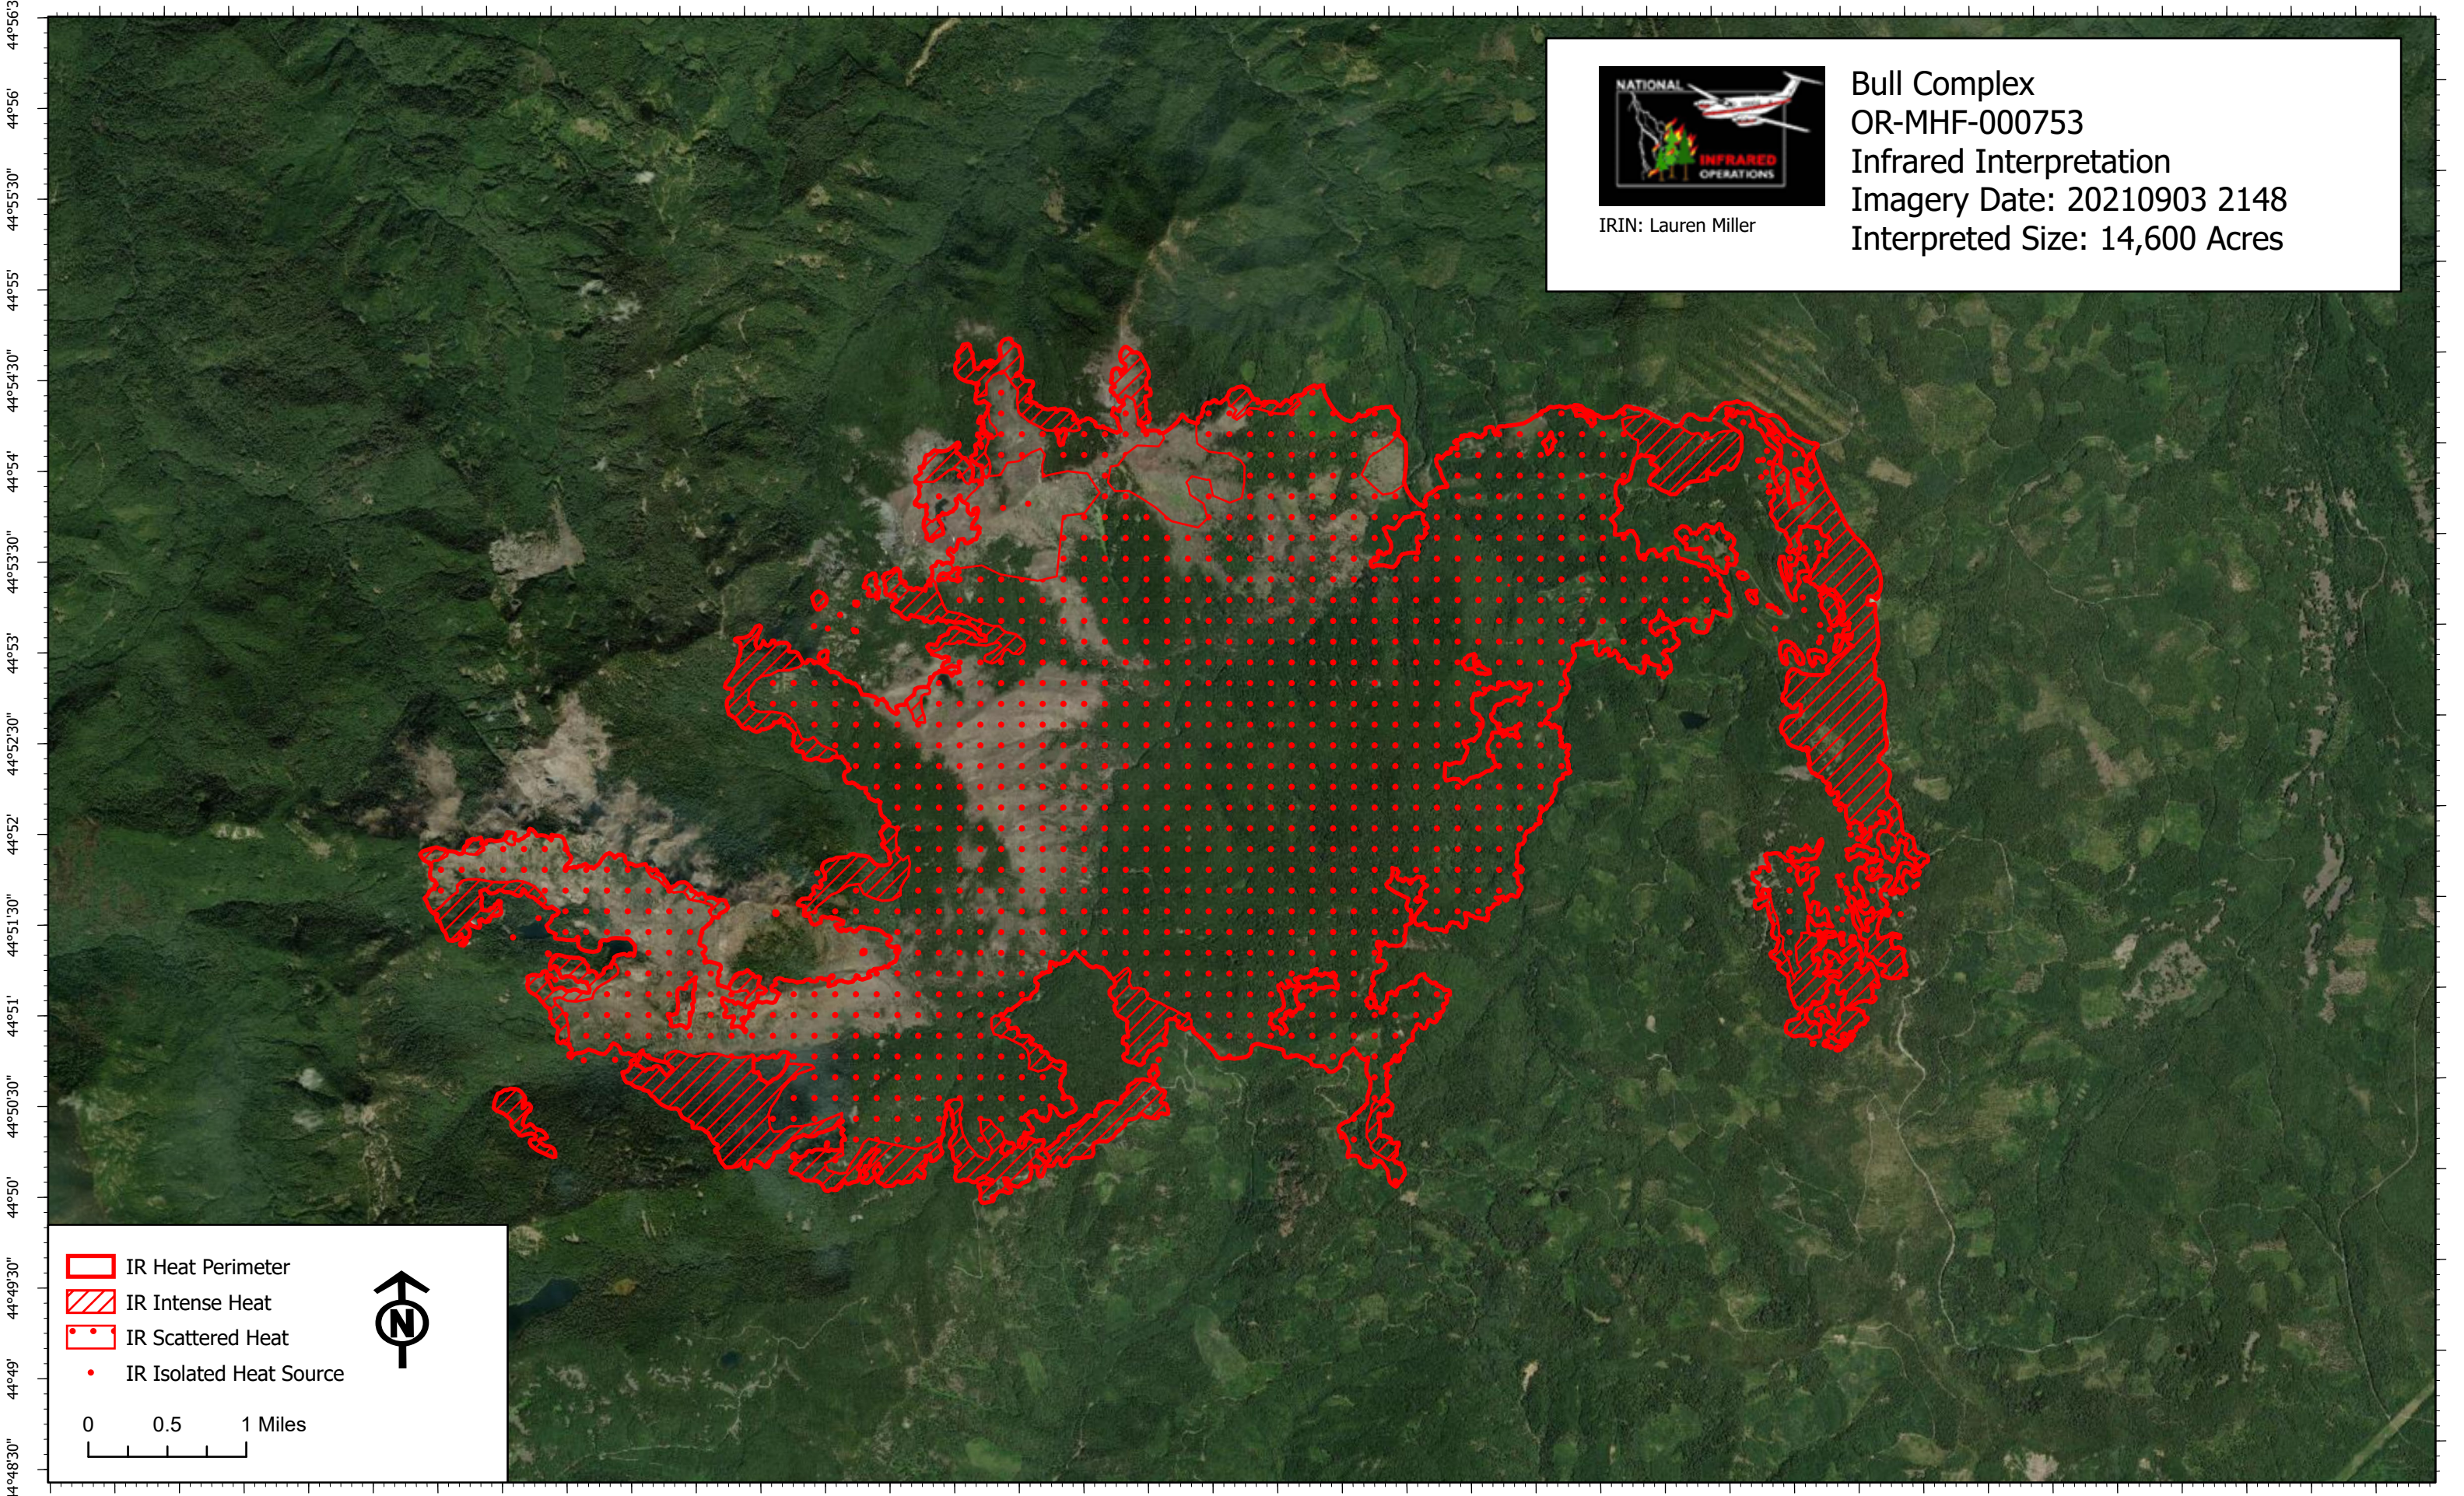

-122°10'30" -122°9'30" -122°9' -122°8'30" -122°8' -122°7'30" -122°7' -122°6'30" -122°6' -122°5'30" -122°5' -122°4'30" -122°4' -122°3'30" -122°3' -122°2'30" -122°2' -122°1'30" -122°1' -122°0'30" -122° -121°59'30" -121°58'30" -121°57'30" -121°56'30" -121°55'30" -121°54'30" -121°53'30" -121°52'30"

IRIN: Lauren Miller

**Bull Complex**  
**OR-MHF-000753**  
**Infrared Interpretation**  
**Imagery Date: 20210903 2148**  
**Interpreted Size: 14,600 Acres**

44°56'30"  
44°56'  
44°55'30"  
44°55'  
44°54'30"  
44°54'  
44°53'30"  
44°53'  
44°52'30"  
44°52'  
44°51'30"  
44°51'  
44°50'30"  
44°50'  
44°49'30"  
44°49'  
44°48'30"

44°56'  
44°55'30"  
44°55'  
44°54'30"  
44°54'  
44°53'30"  
44°53'  
44°52'30"  
44°52'  
44°51'30"  
44°51'  
44°50'30"  
44°50'  
44°49'30"  
44°49'  
44°48'30"

-122°11' -122°10' -122°9'30" -122°9' -122°8'30" -122°8' -122°7'30" -122°7' -122°6'30" -122°6' -122°5'30" -122°5' -122°4'30" -122°4' -122°3'30" -122°3' -122°2'30" -122°2' -122°1'30" -122°1' -122°0'30" -122° -121°59'30" -121°58'30" -121°57'30" -121°56'30" -121°55'30" -121°54'30" -121°53'30"

-  IR Heat Perimeter
-  IR Intense Heat
-  IR Scattered Heat
-  IR Isolated Heat Source

0 0.5 1 Miles