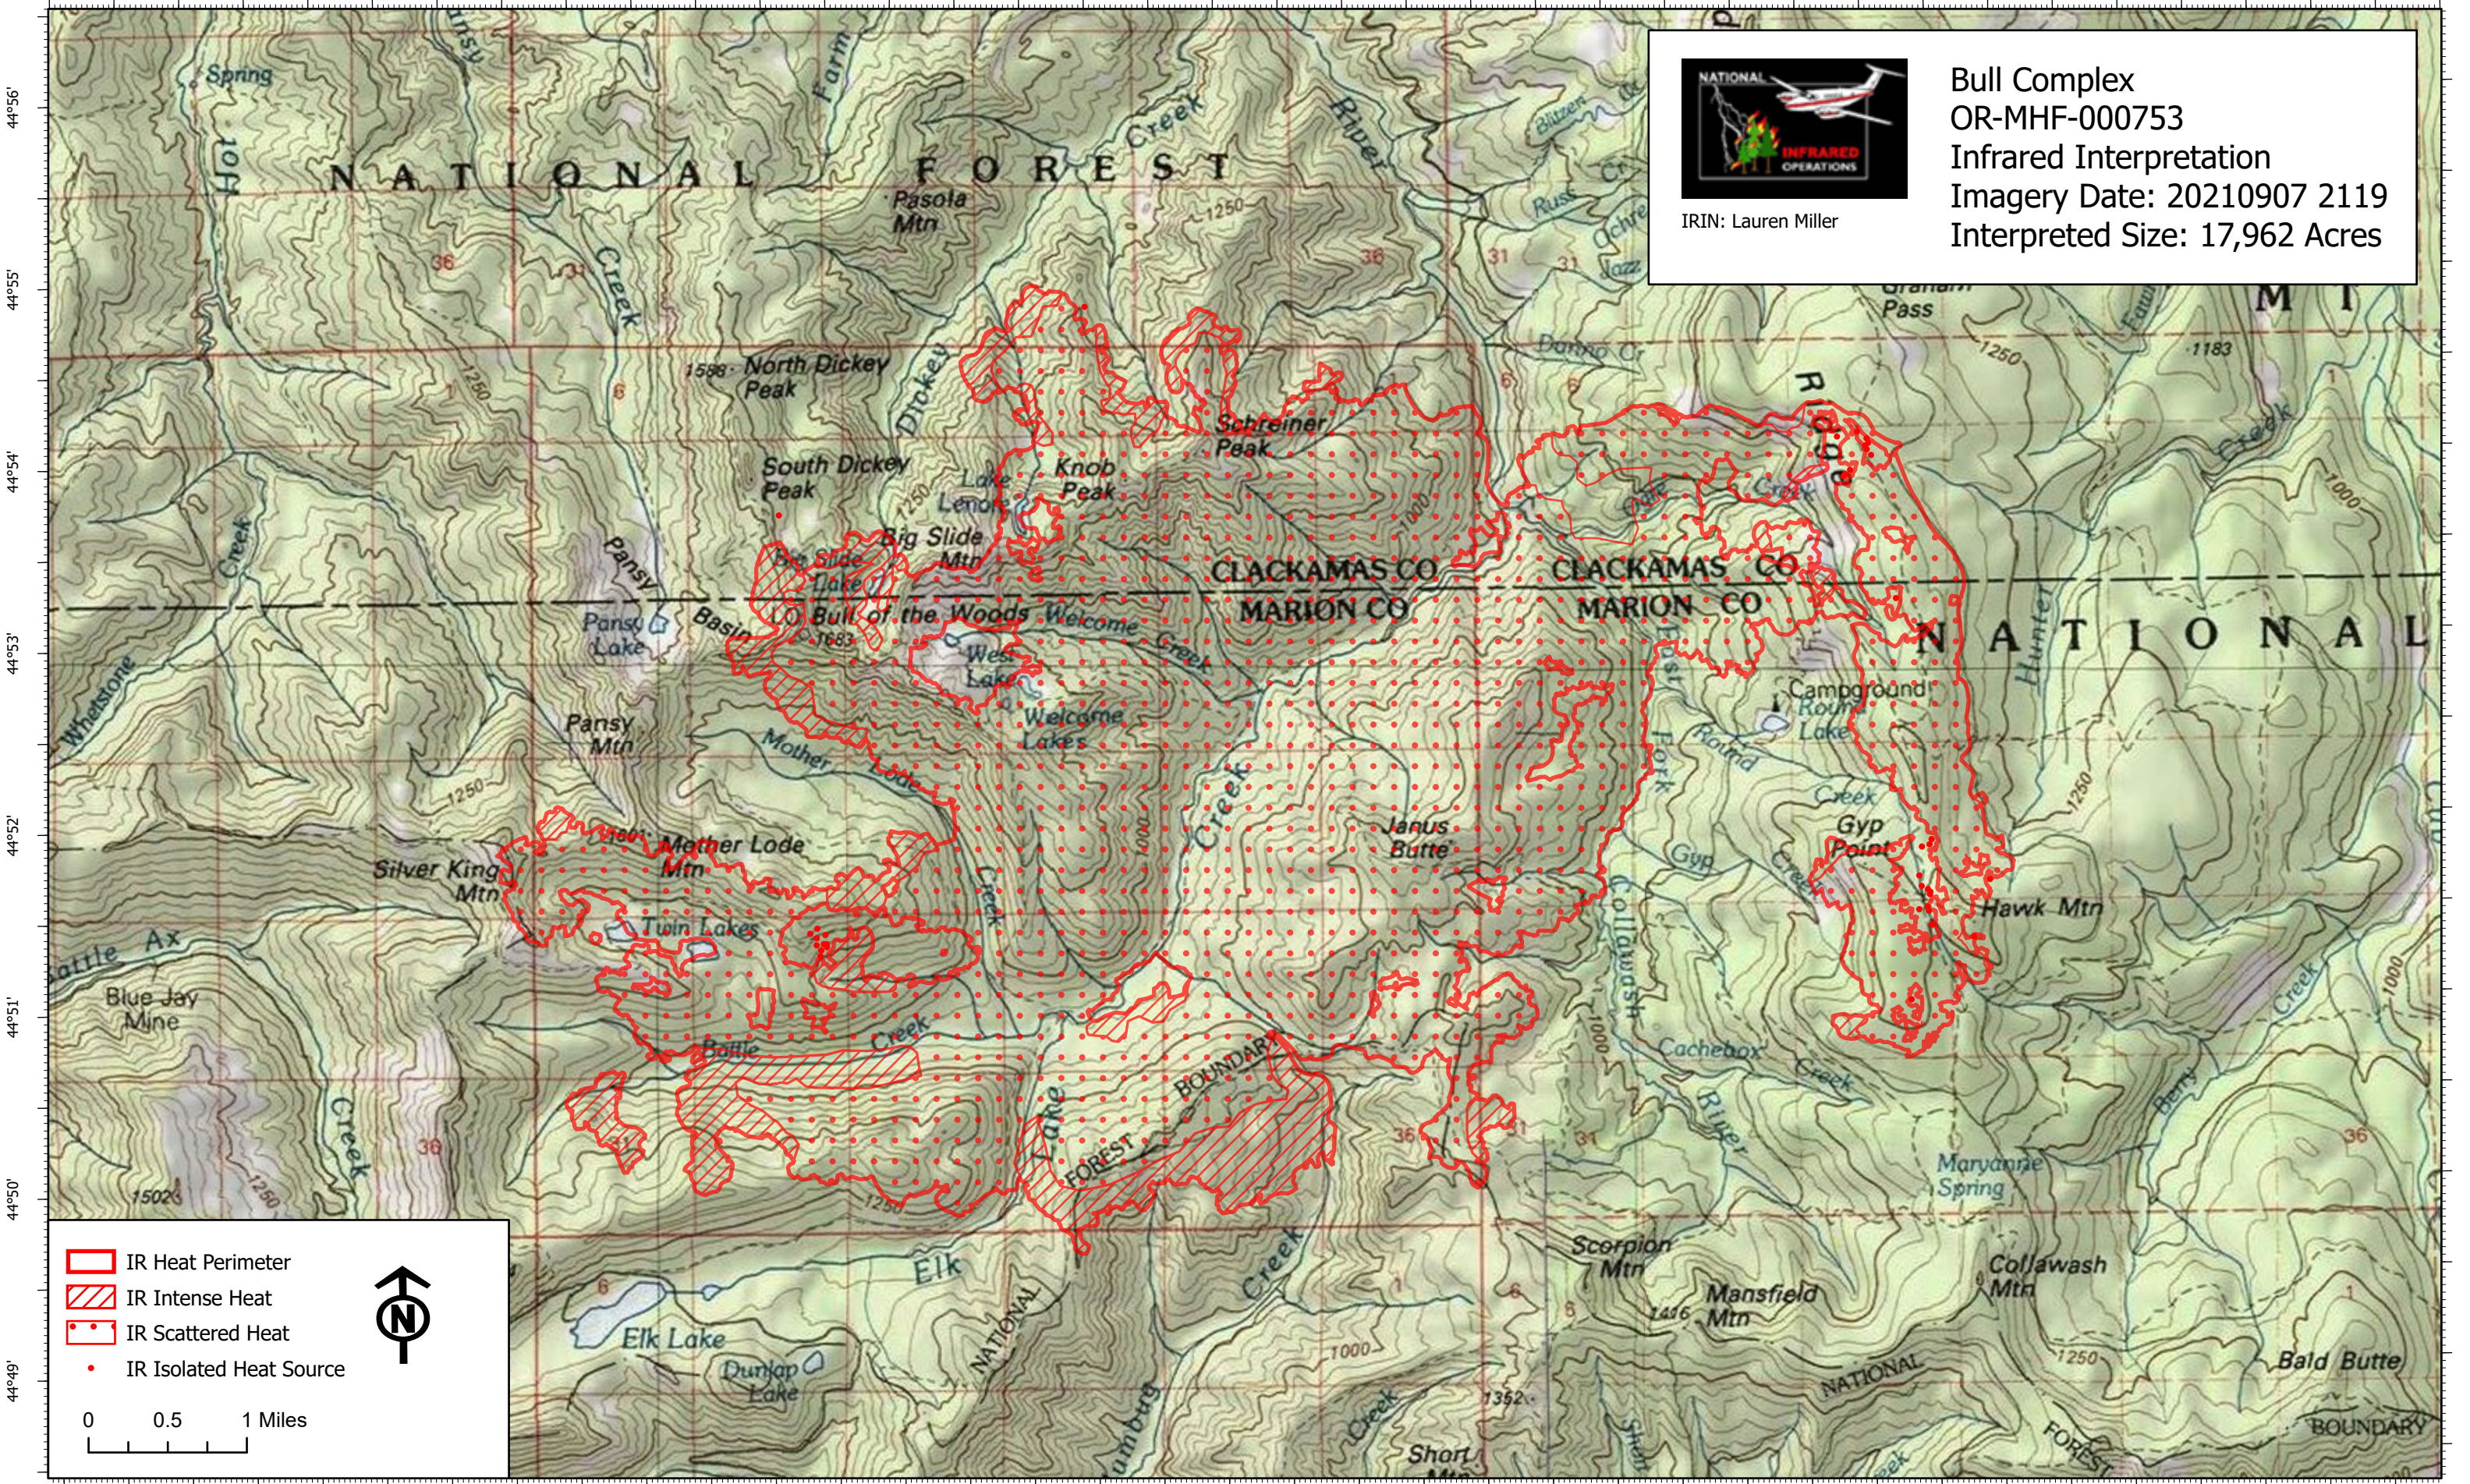

-122°11' -122°10' -122°9' -122°8' -122°7' -122°6' -122°5' -122°4' -122°3' -122°2' -122°1' -122° -121°59' -121°58' -121°57' -121°56' -121°55' -121°54' -121°53'

Bull Complex
 OR-MHF-000753
 Infrared Interpretation
 Imagery Date: 20210907 2119
 Interpreted Size: 17,962 Acres

IRIN: Lauren Miller

-  IR Heat Perimeter
-  IR Intense Heat
-  IR Scattered Heat
-  IR Isolated Heat Source

0 0.5 1 Miles

-122°11' -122°10' -122°9' -122°8' -122°7' -122°6' -122°5' -122°4' -122°3' -122°2' -122°1' -122° -121°59' -121°58' -121°57' -121°56' -121°55' -121°54'

44°56'
44°55'
44°54'
44°53'
44°52'
44°51'
44°50'
44°49'

44°56'
44°55'
44°54'
44°53'
44°52'
44°51'
44°50'
44°49'