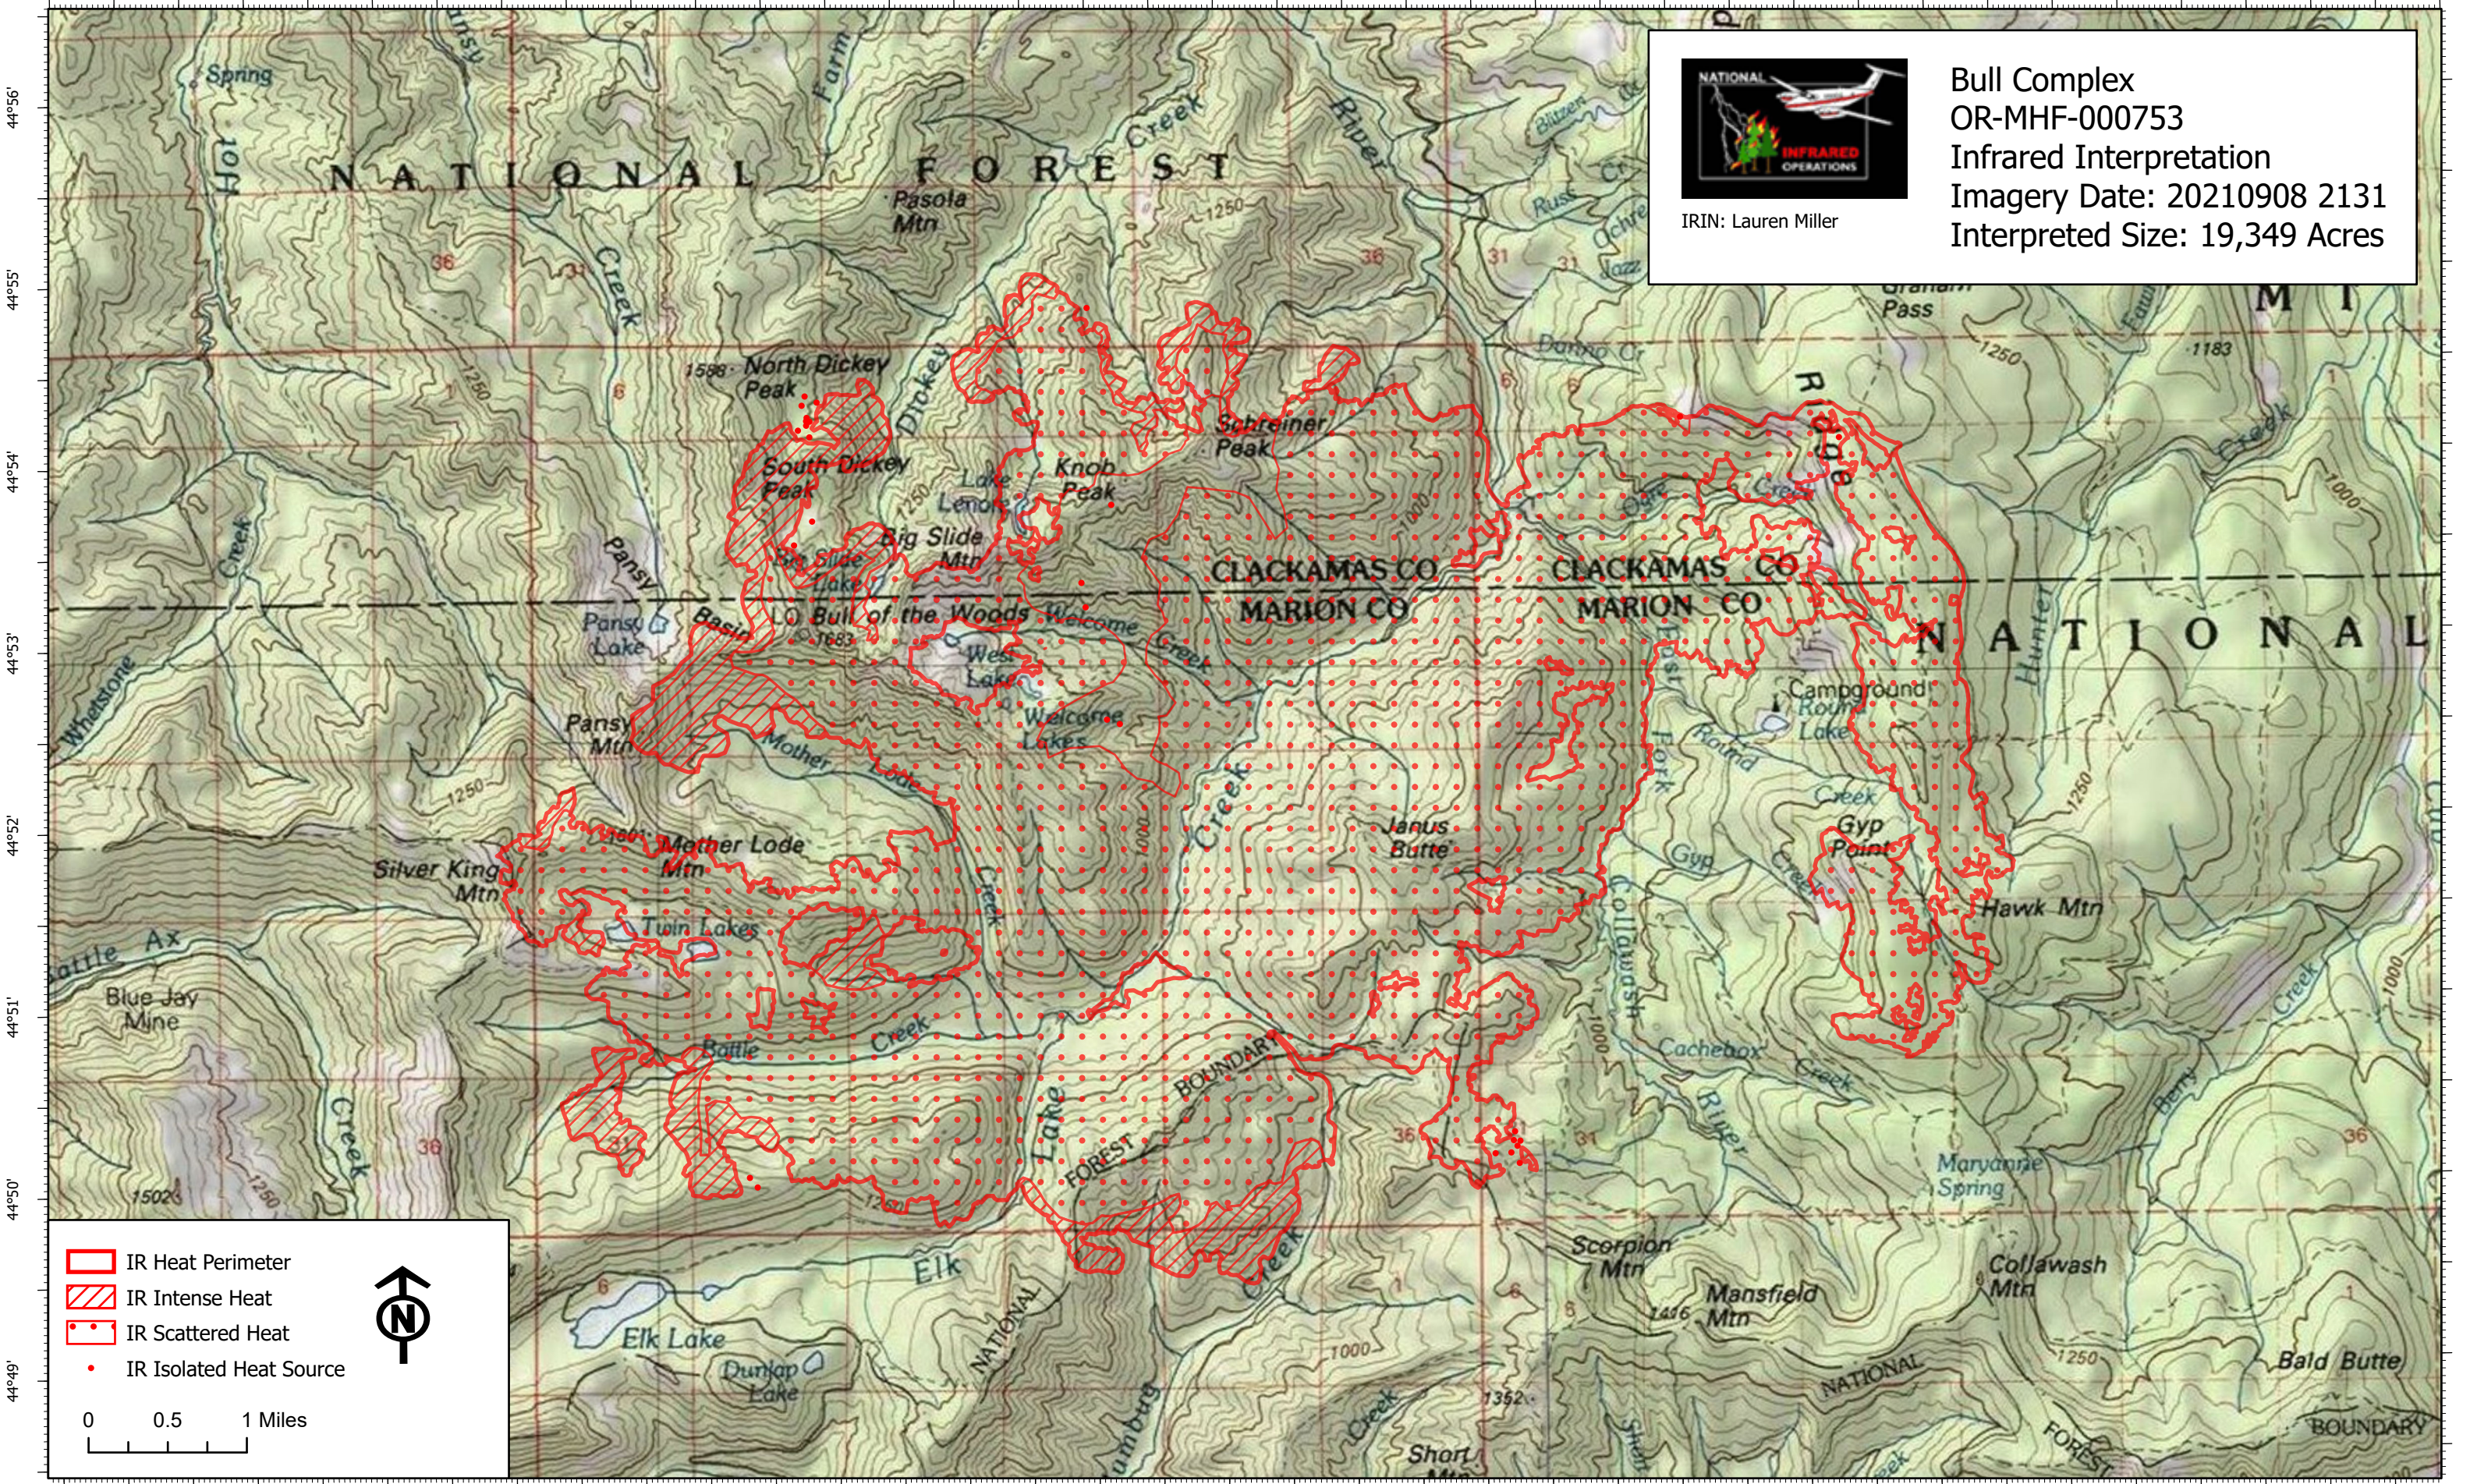

-122°11' -122°10' -122°9' -122°8' -122°7' -122°6' -122°5' -122°4' -122°3' -122°2' -122°1' -122° -121°59' -121°58' -121°57' -121°56' -121°55' -121°54' -121°53'

Bull Complex
 OR-MHF-000753
 Infrared Interpretation
 Imagery Date: 20210908 2131
 Interpreted Size: 19,349 Acres

IRIN: Lauren Miller

-  IR Heat Perimeter
-  IR Intense Heat
-  IR Scattered Heat
-  IR Isolated Heat Source

0 0.5 1 Miles

-122°11' -122°10' -122°9' -122°8' -122°7' -122°6' -122°5' -122°4' -122°3' -122°2' -122°1' -122° -121°59' -121°58' -121°57' -121°56' -121°55' -121°54'

44°56'
44°55'
44°54'
44°53'
44°52'
44°51'
44°50'
44°49'

44°56'
44°55'
44°54'
44°53'
44°52'
44°51'
44°50'
44°49'