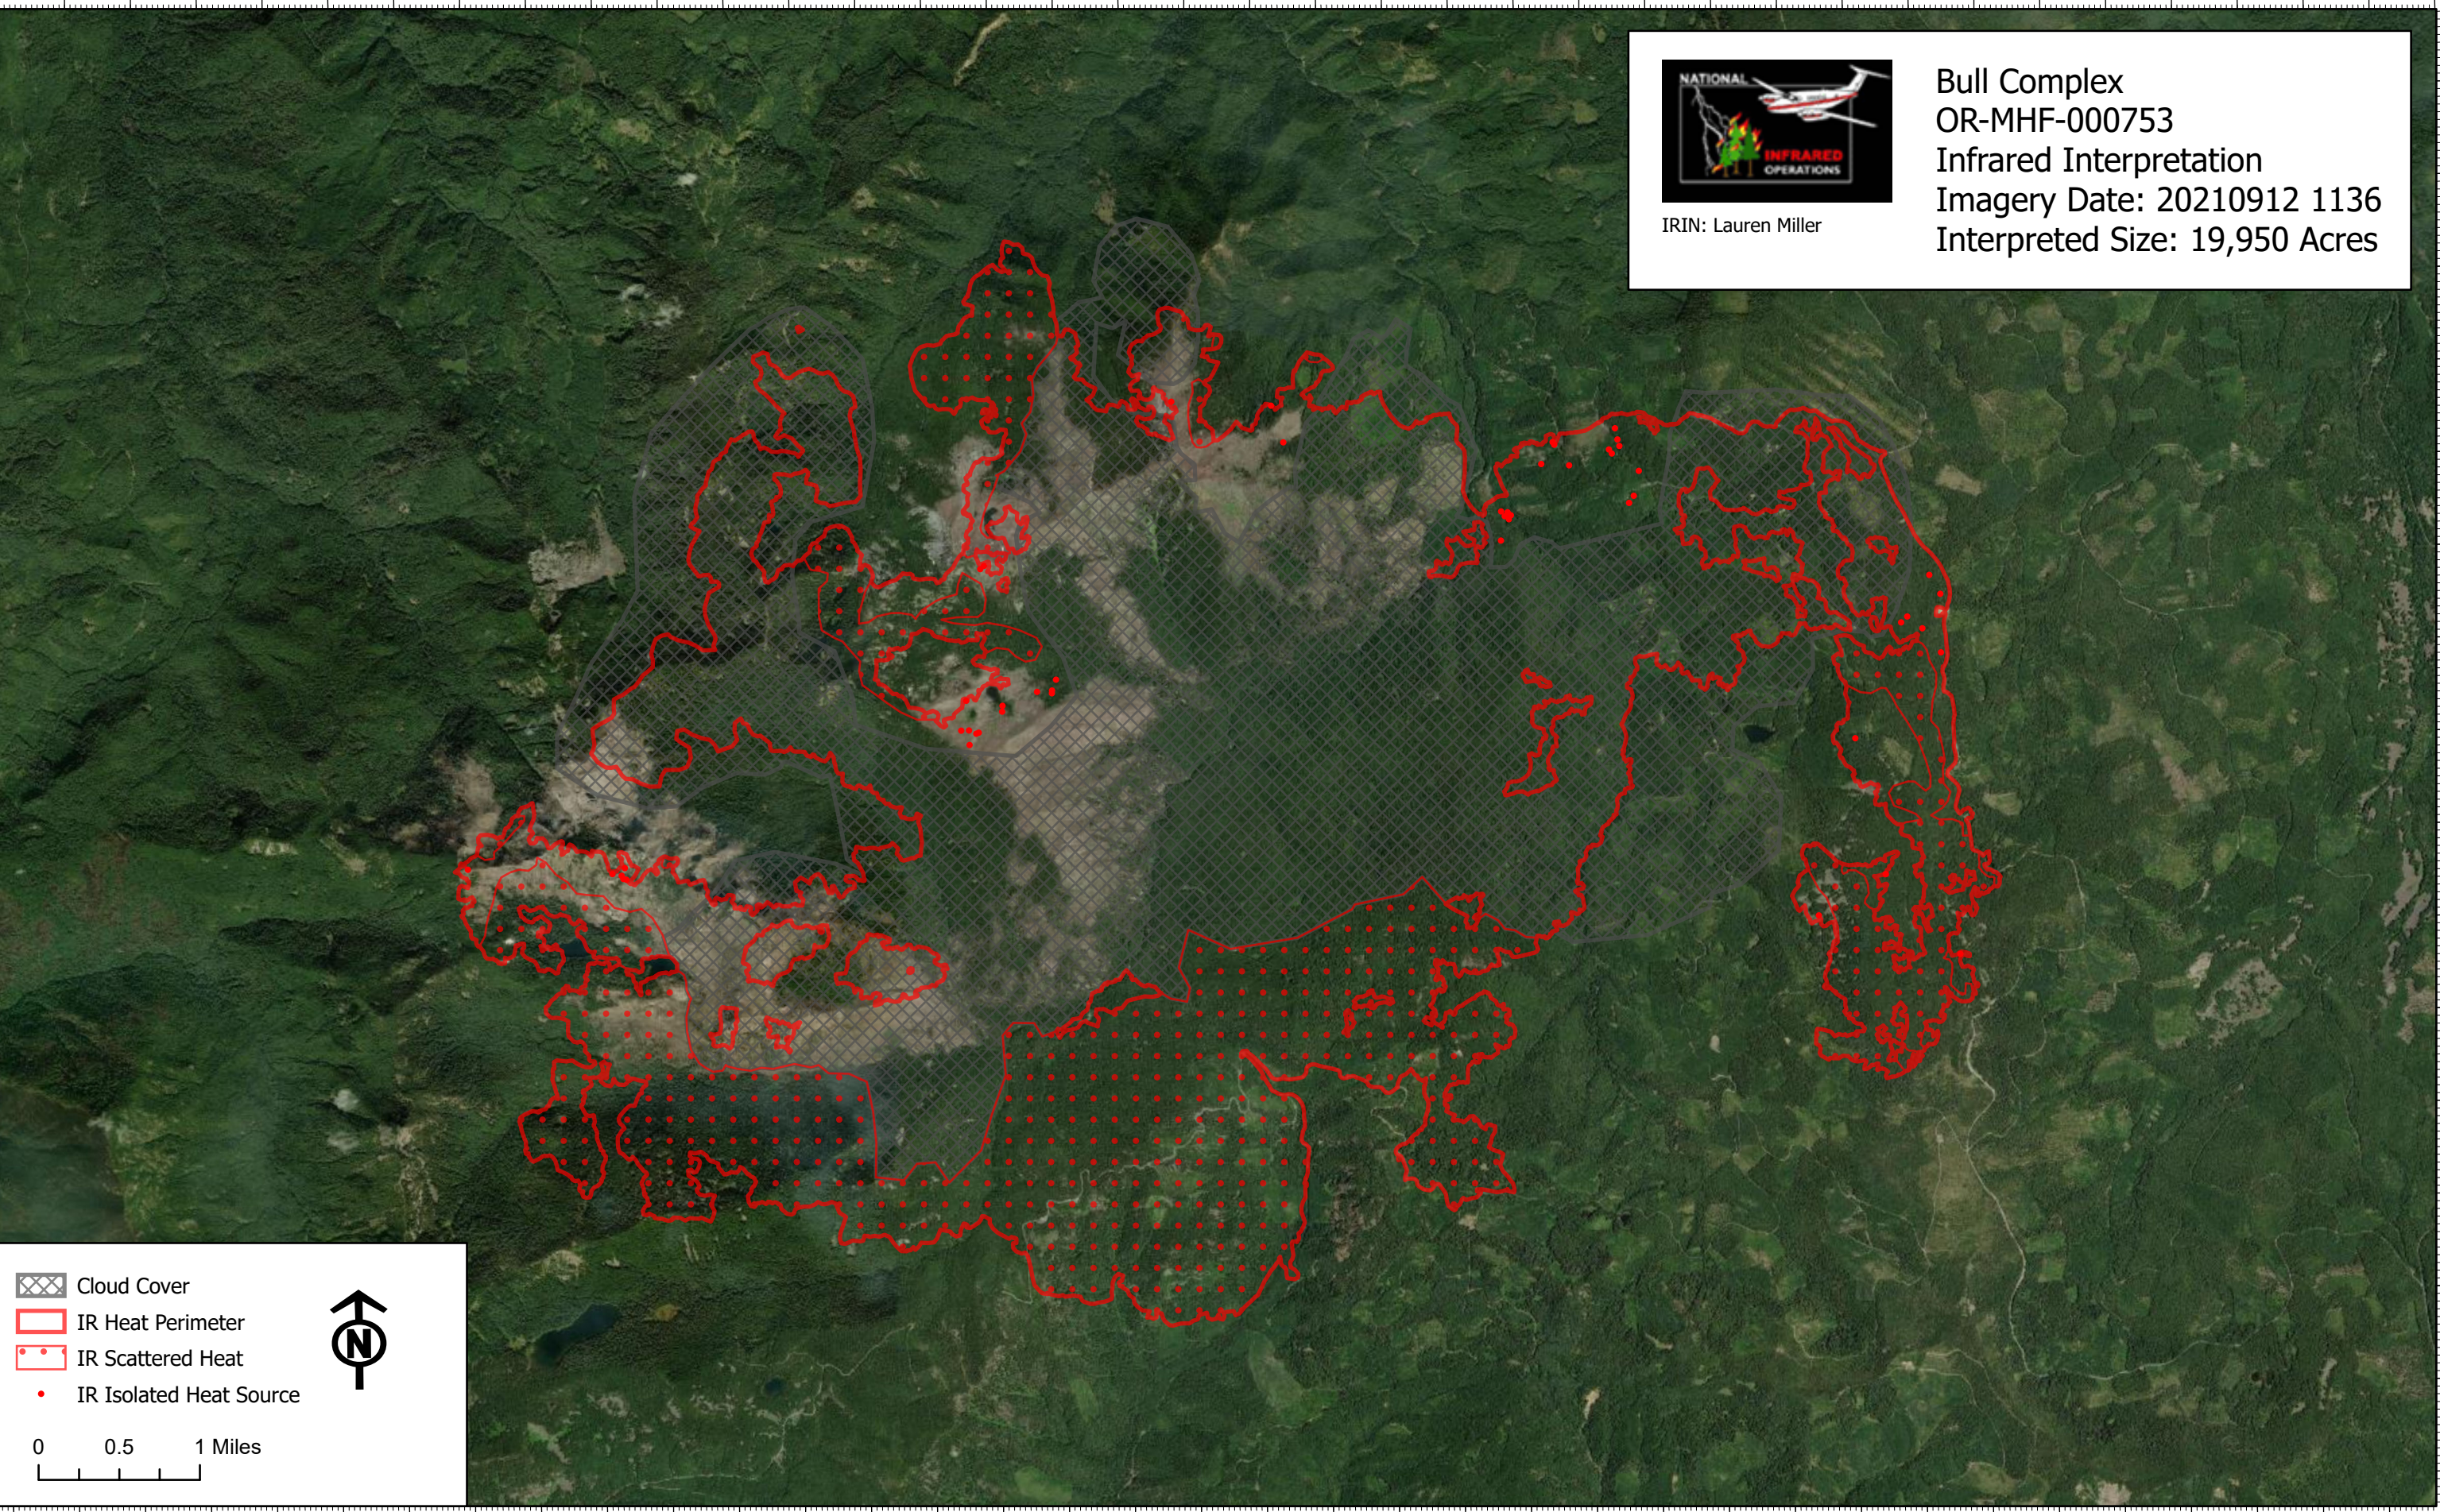

-122°11' -122°10' -122°9' -122°8' -122°7' -122°6' -122°5' -122°4' -122°3' -122°2' -122°1' -122° -121°59' -121°58' -121°57' -121°56' -121°55' -121°54' -121°53'

44°56'
44°55'
44°54'
44°53'
44°52'
44°51'
44°50'
44°49'

44°56'
44°55'
44°54'
44°53'
44°52'
44°51'
44°50'
44°49'

Bull Complex
OR-MHF-000753
 Infrared Interpretation
 Imagery Date: 20210912 1136
 Interpreted Size: 19,950 Acres

IRIN: Lauren Miller

-  Cloud Cover
-  IR Heat Perimeter
-  IR Scattered Heat
-  IR Isolated Heat Source

0 0.5 1 Miles

-122°11' -122°10' -122°9' -122°8' -122°7' -122°6' -122°5' -122°4' -122°3' -122°2' -122°1' -122° -121°59' -121°58' -121°57' -121°56' -121°55' -121°54'