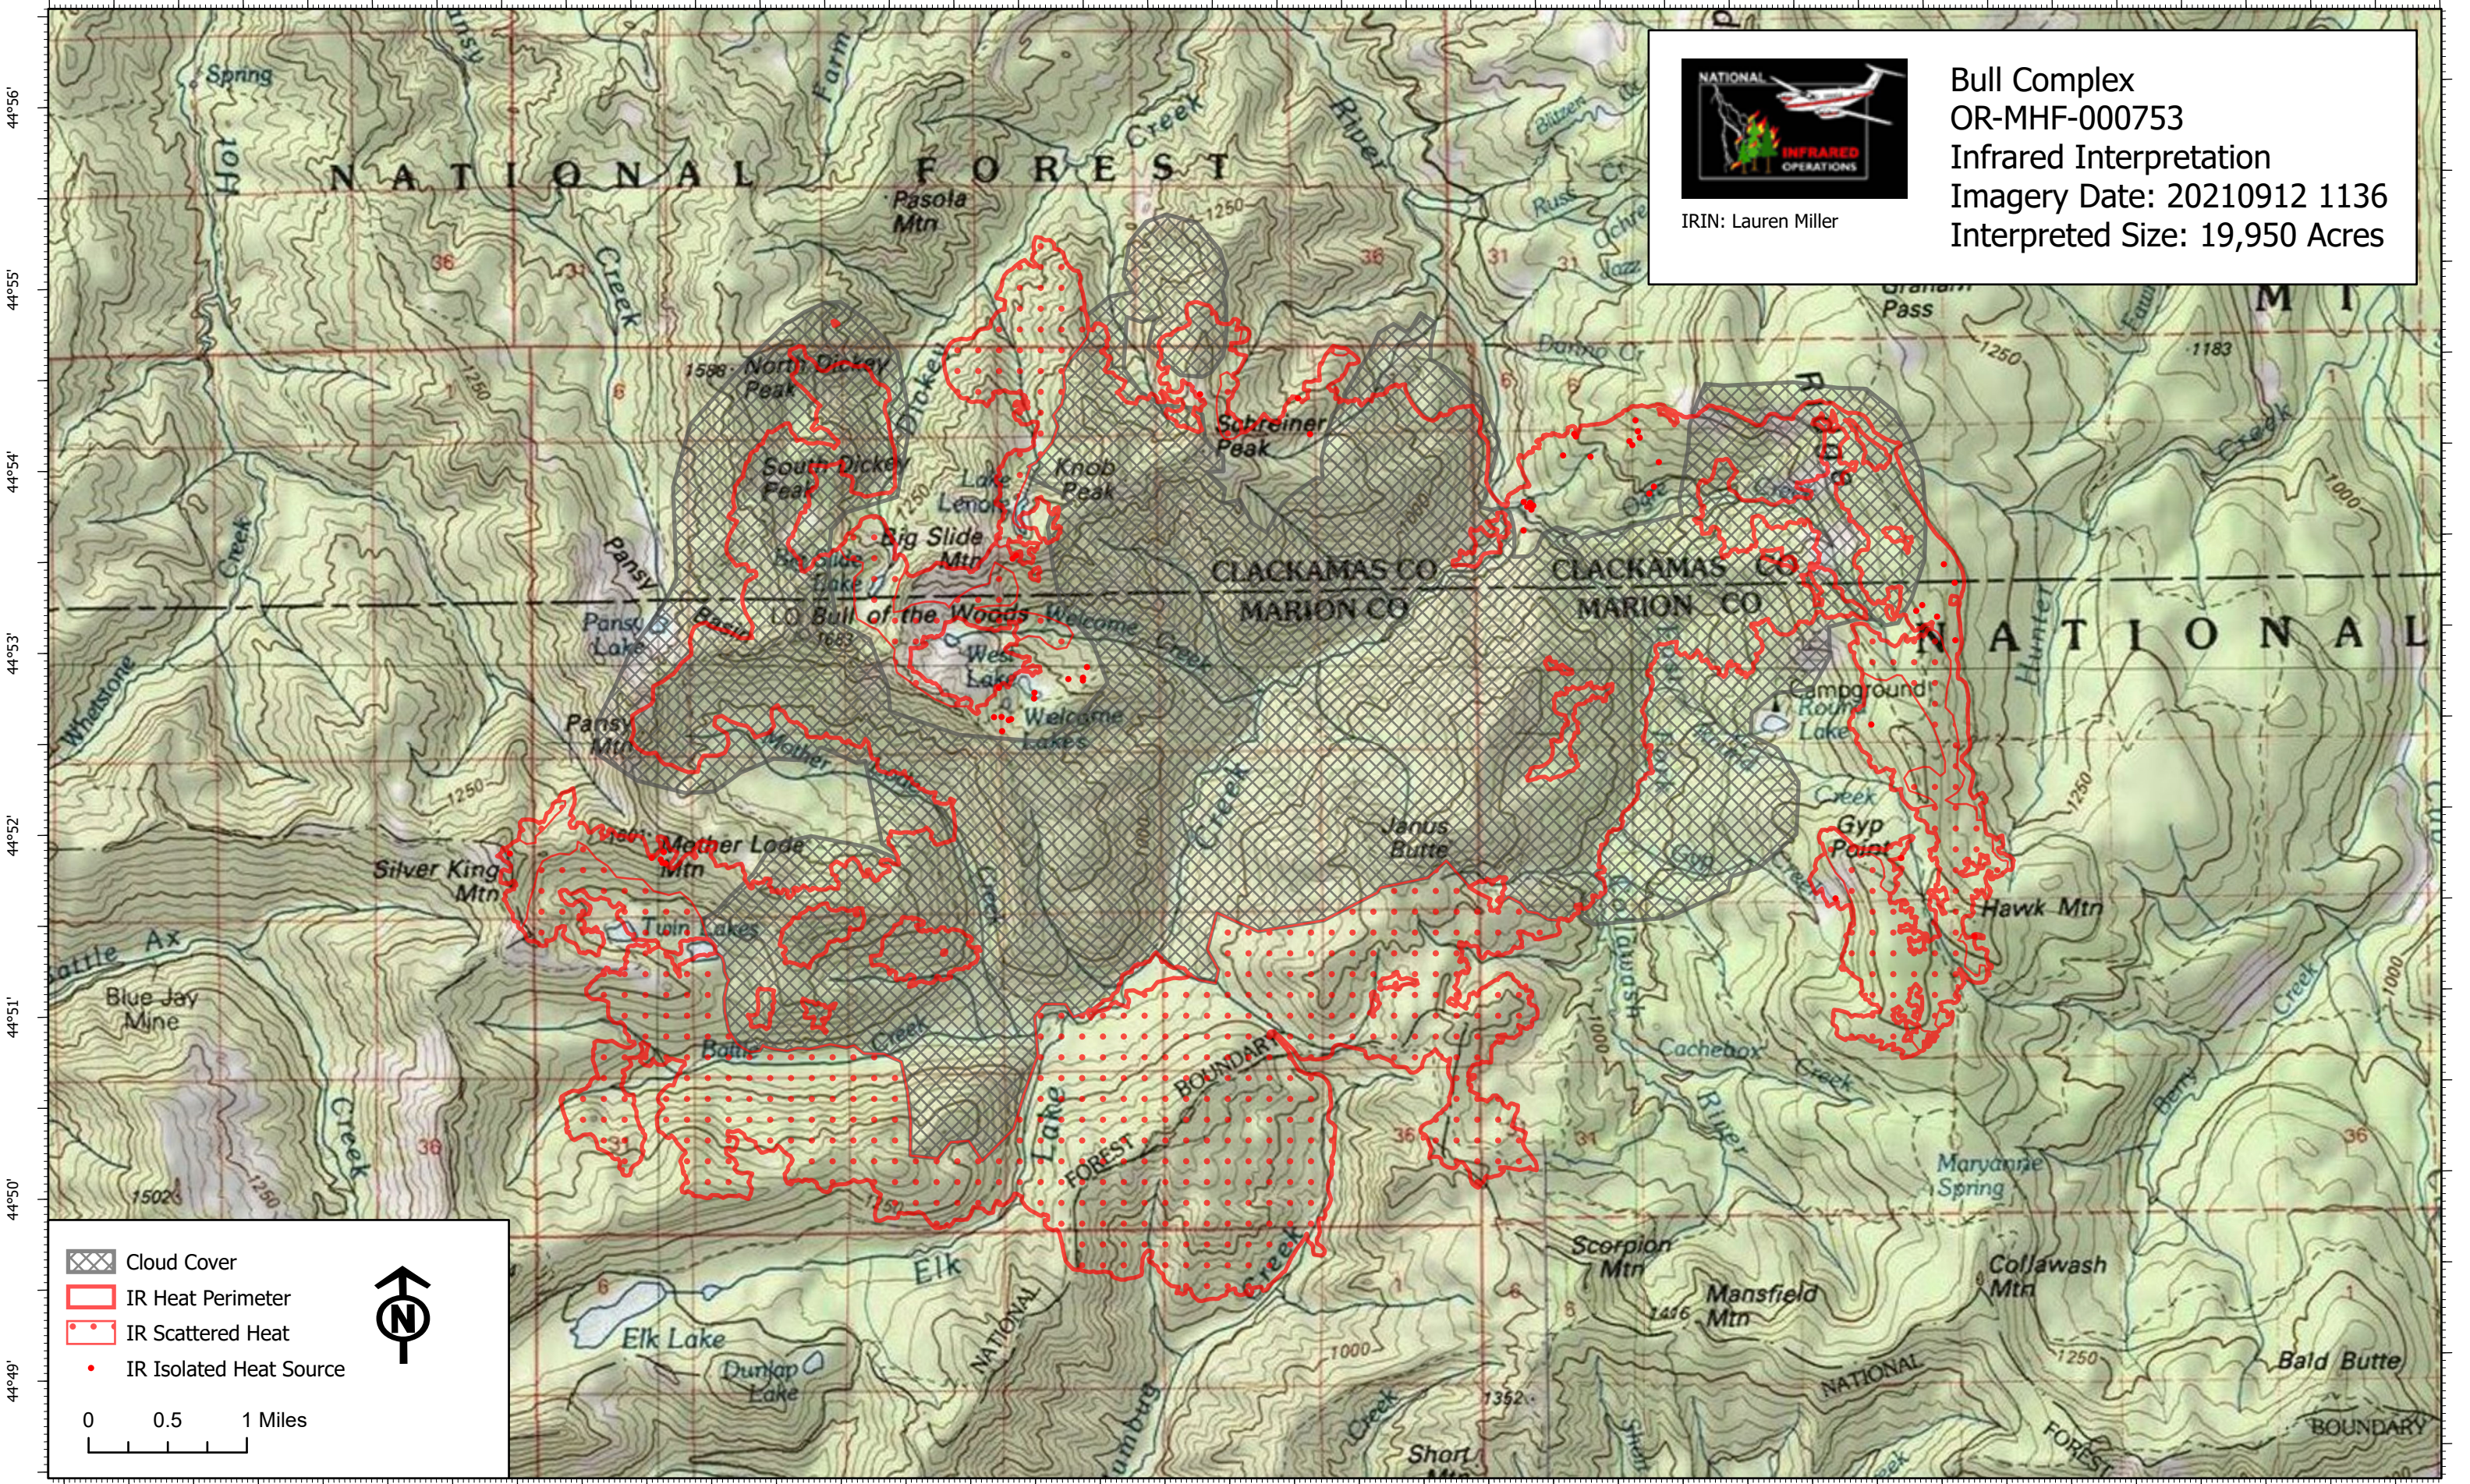

-122°11' -122°10' -122°9' -122°8' -122°7' -122°6' -122°5' -122°4' -122°3' -122°2' -122°1' -122° -121°59' -121°58' -121°57' -121°56' -121°55' -121°54' -121°53'

**Bull Complex**  
 OR-MHF-000753  
 Infrared Interpretation  
 Imagery Date: 20210912 1136  
 Interpreted Size: 19,950 Acres

IRIN: Lauren Miller

-  Cloud Cover
-  IR Heat Perimeter
-  IR Scattered Heat
-  IR Isolated Heat Source

0 0.5 1 Miles

-122°11' -122°10' -122°9' -122°8' -122°7' -122°6' -122°5' -122°4' -122°3' -122°2' -122°1' -122° -121°59' -121°58' -121°57' -121°56' -121°55' -121°54'

44°56'  
44°55'  
44°54'  
44°53'  
44°52'  
44°51'  
44°50'  
44°49'

44°56'  
44°55'  
44°54'  
44°53'  
44°52'  
44°51'  
44°50'  
44°49'