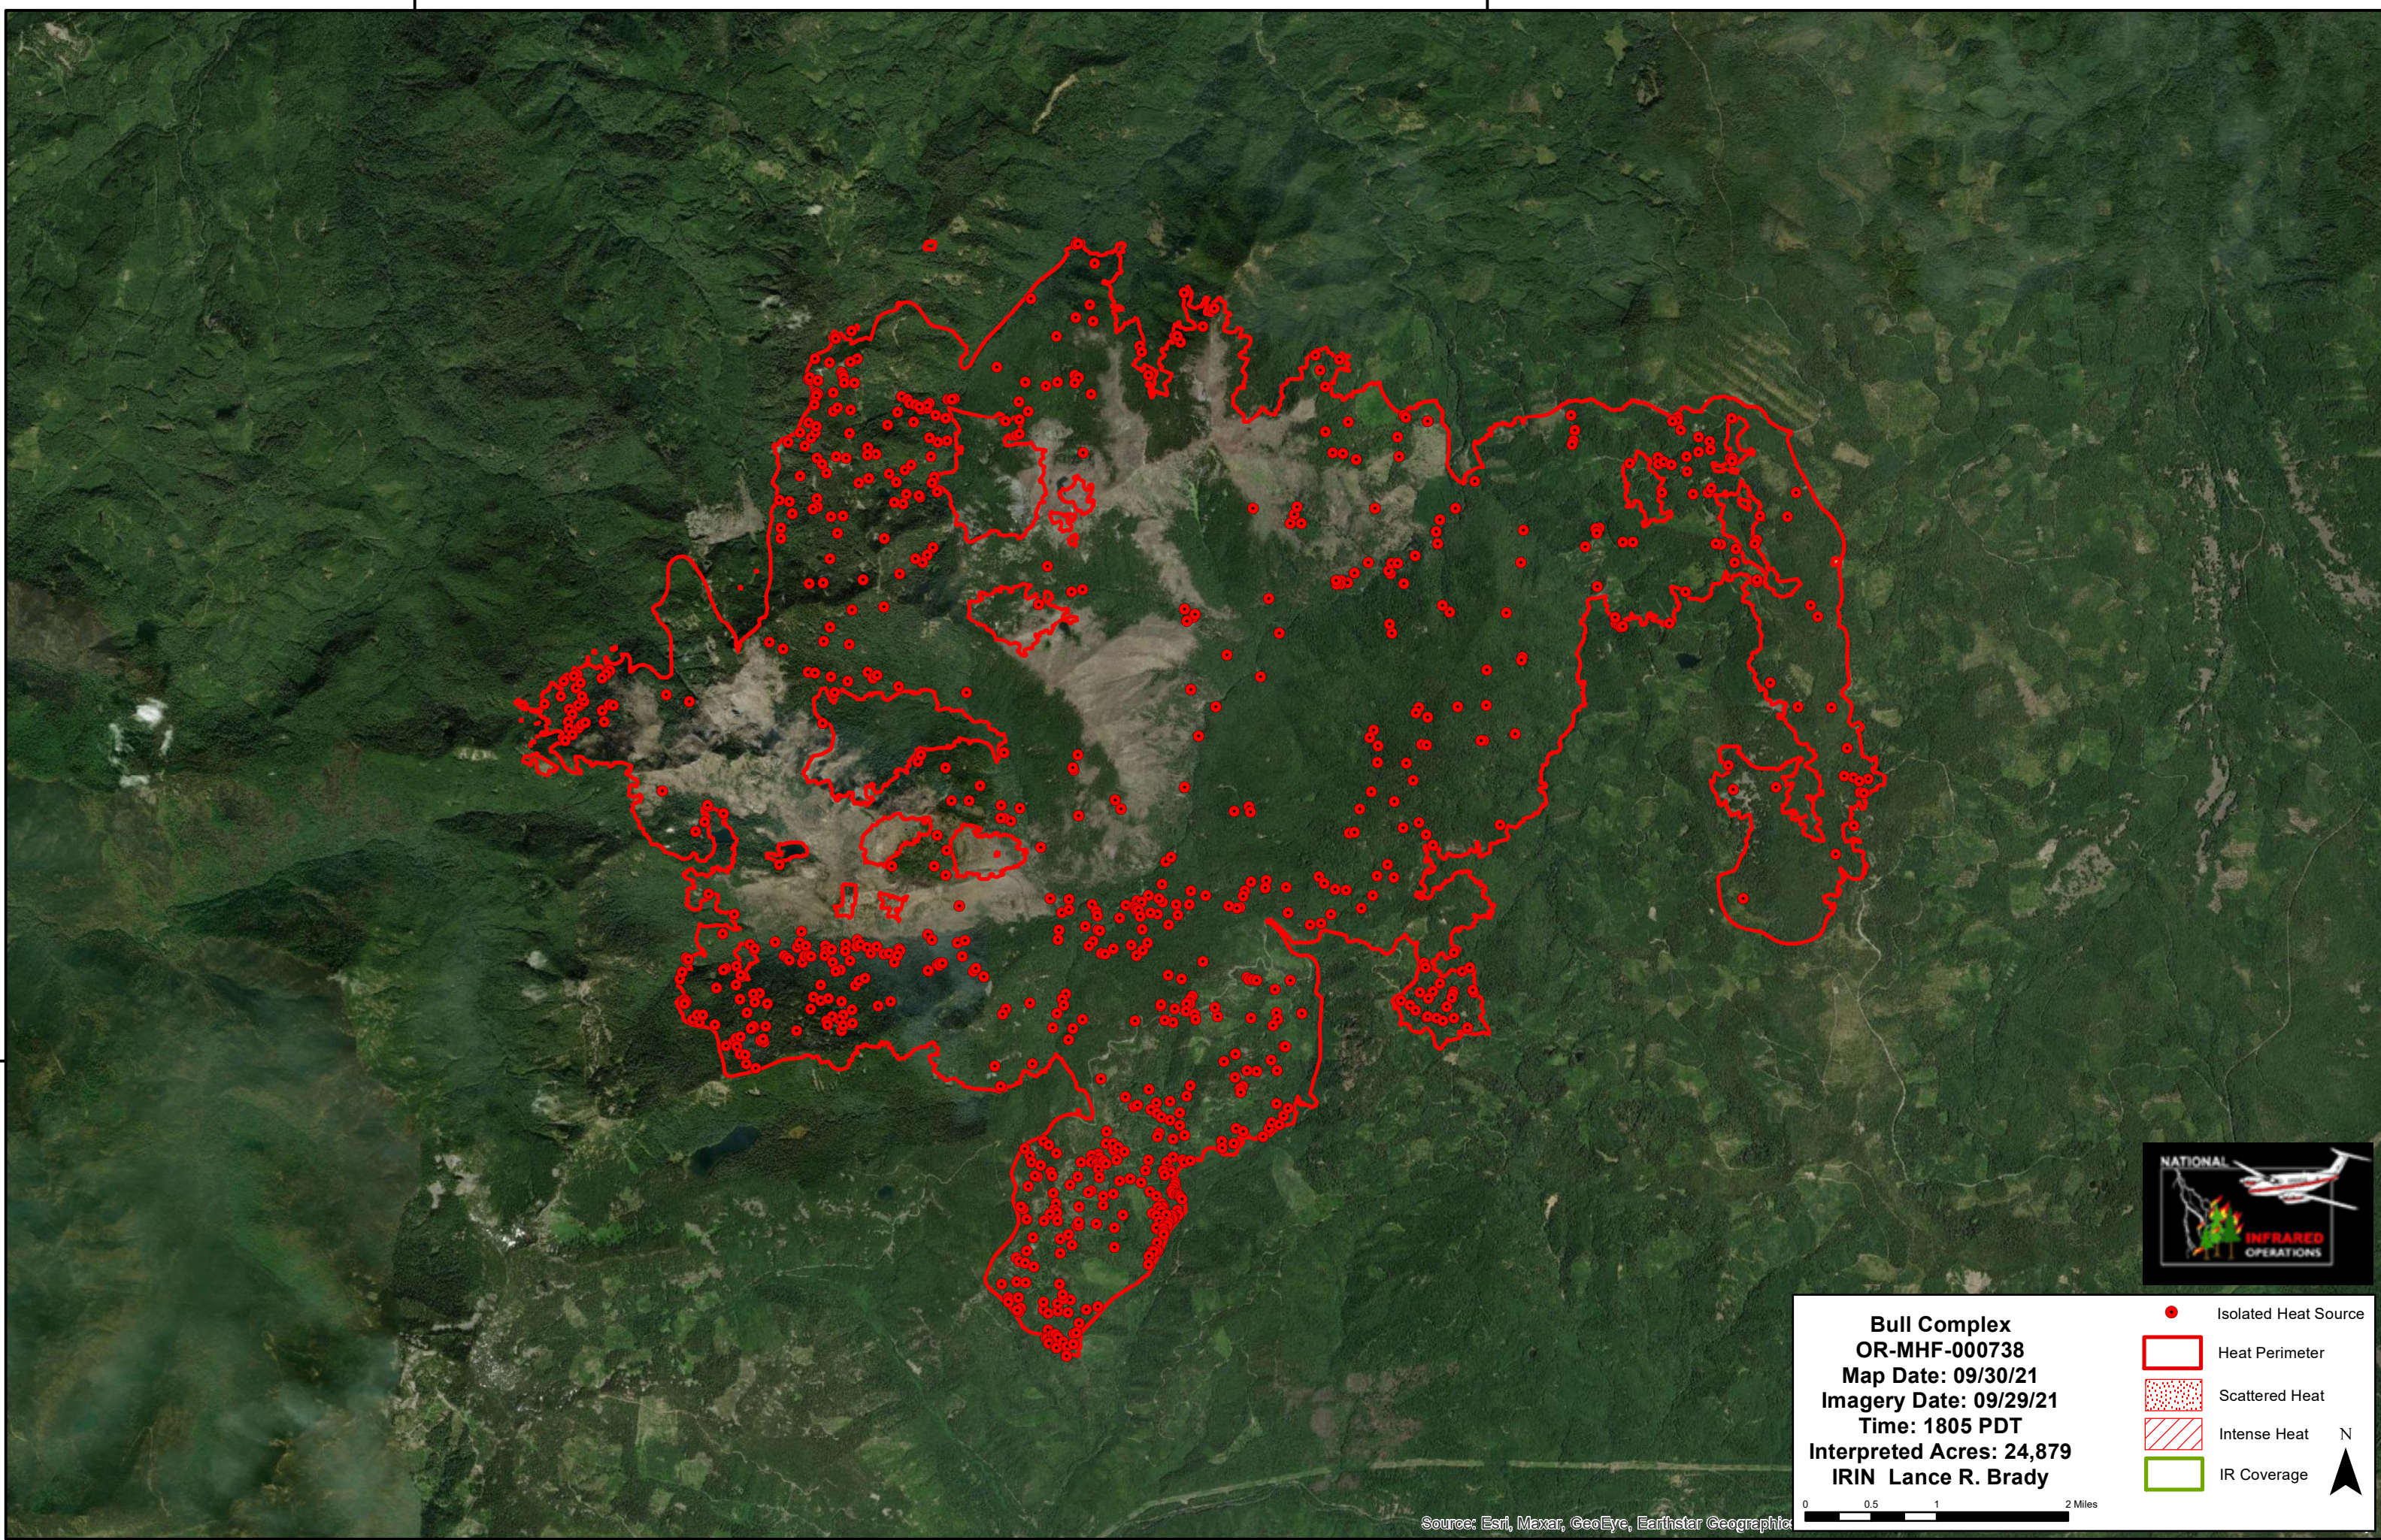

122°10'0"W

122°0'0"W

44°50'0"N

44°50'0"N

Bull Complex
OR-MHF-000738
Map Date: 09/30/21
Imagery Date: 09/29/21
Time: 1805 PDT
Interpreted Acres: 24,879
IRIN Lance R. Brady

- Isolated Heat Source
- Heat Perimeter
- Scattered Heat
- Intense Heat
- IR Coverage

N
▲

0 0.5 1 2 Miles

Source: Esri, Maxar, GeoEye, Earthstar Geographics

122°10'0"W

122°0'0"W