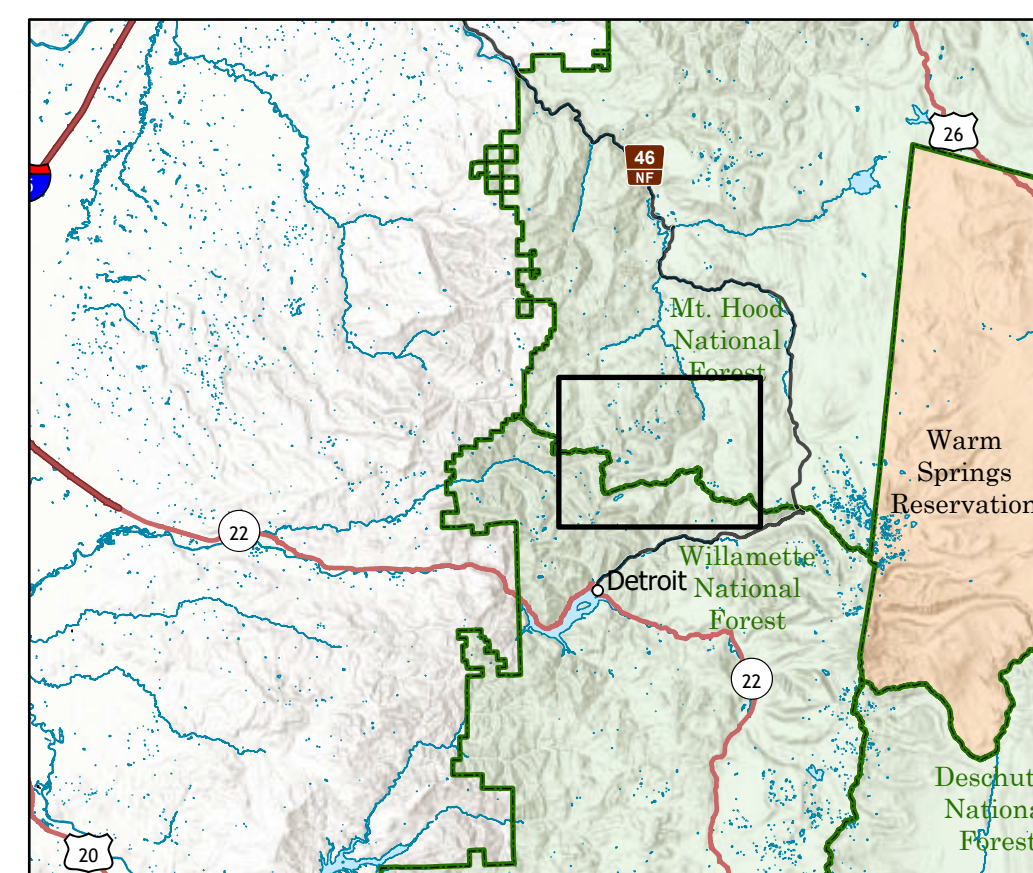

# PROGRESSION

BULL COMPLEX  
OR-MHF-000753  
9/29/2021 DAY  
24,894 ACRES 9/25/2021 © 2004

0 0 1 Miles

### Points of Origin

Date: Acres; Growth

- Aug 04: 178 ac; 178 ac
- Aug 05: 352 ac; 174 ac
- Aug 06: 445 ac; 93 ac
- Aug 08: 527 ac; 82 ac
- Aug 09: 596 ac; 69 ac
- Aug 10: 660 ac; 64 ac
- Aug 11: 805 ac; 145 ac
- Aug 12: 1156 ac; 351 ac
- Aug 13: 1328 ac; 172 ac
- Aug 14: 2849 ac; 1521 ac
- Aug 15: 3833 ac; 984 ac
- Aug 16: 5124 ac; 1291 ac
- Aug 18: 5764 ac; 640 ac
- Aug 19: 6265 ac; 501 ac
- Aug 21: 6581 ac; 316 ac
- Aug 22: 6659 ac; 78 ac
- Aug 23: 6964 ac; 305 ac
- Aug 24: 7457 ac; 493 ac
- Aug 25: 7767 ac; 310 ac
- Aug 26: 8538 ac; 771 ac
- Aug 27: 8926 ac; 388 ac
- Aug 28: 9397 ac; 471 ac
- Aug 29: 10369 ac; 972 ac
- Aug 30: 10716 ac; 347 ac
- Aug 31: 10972 ac; 256 ac
- Sep 01: 11330 ac; 358 ac
- Sep 02: 13194 ac; 1864 ac
- Sep 03: 14600 ac; 1406 ac
- Sep 04: 15804 ac; 1204 ac
- Sep 05: 16724 ac; 920 ac
- Sep 06: 17201 ac; 477 ac
- Sep 07: 17962 ac; 761 ac
- Sep 08: 19349 ac; 1387 ac
- Sep 12: 19949 ac; 600 ac
- Sep 14: 21184 ac; 1235 ac
- Sep 16: 22431 ac; 1247 ac
- Sep 20: 24777 ac; 2346 ac
- Sep 21: 24837 ac; 60 ac
- Sep 23: 24850 ac; 13 ac
- Sep 24: 24868 ac; 18 ac
- Sep 25: 24894 ac; 26 ac

NW Team 13  
Map Created: 9/29/2021 @0756  
Acres from IR  
North American 1983 Datum. Lat/Long Grid