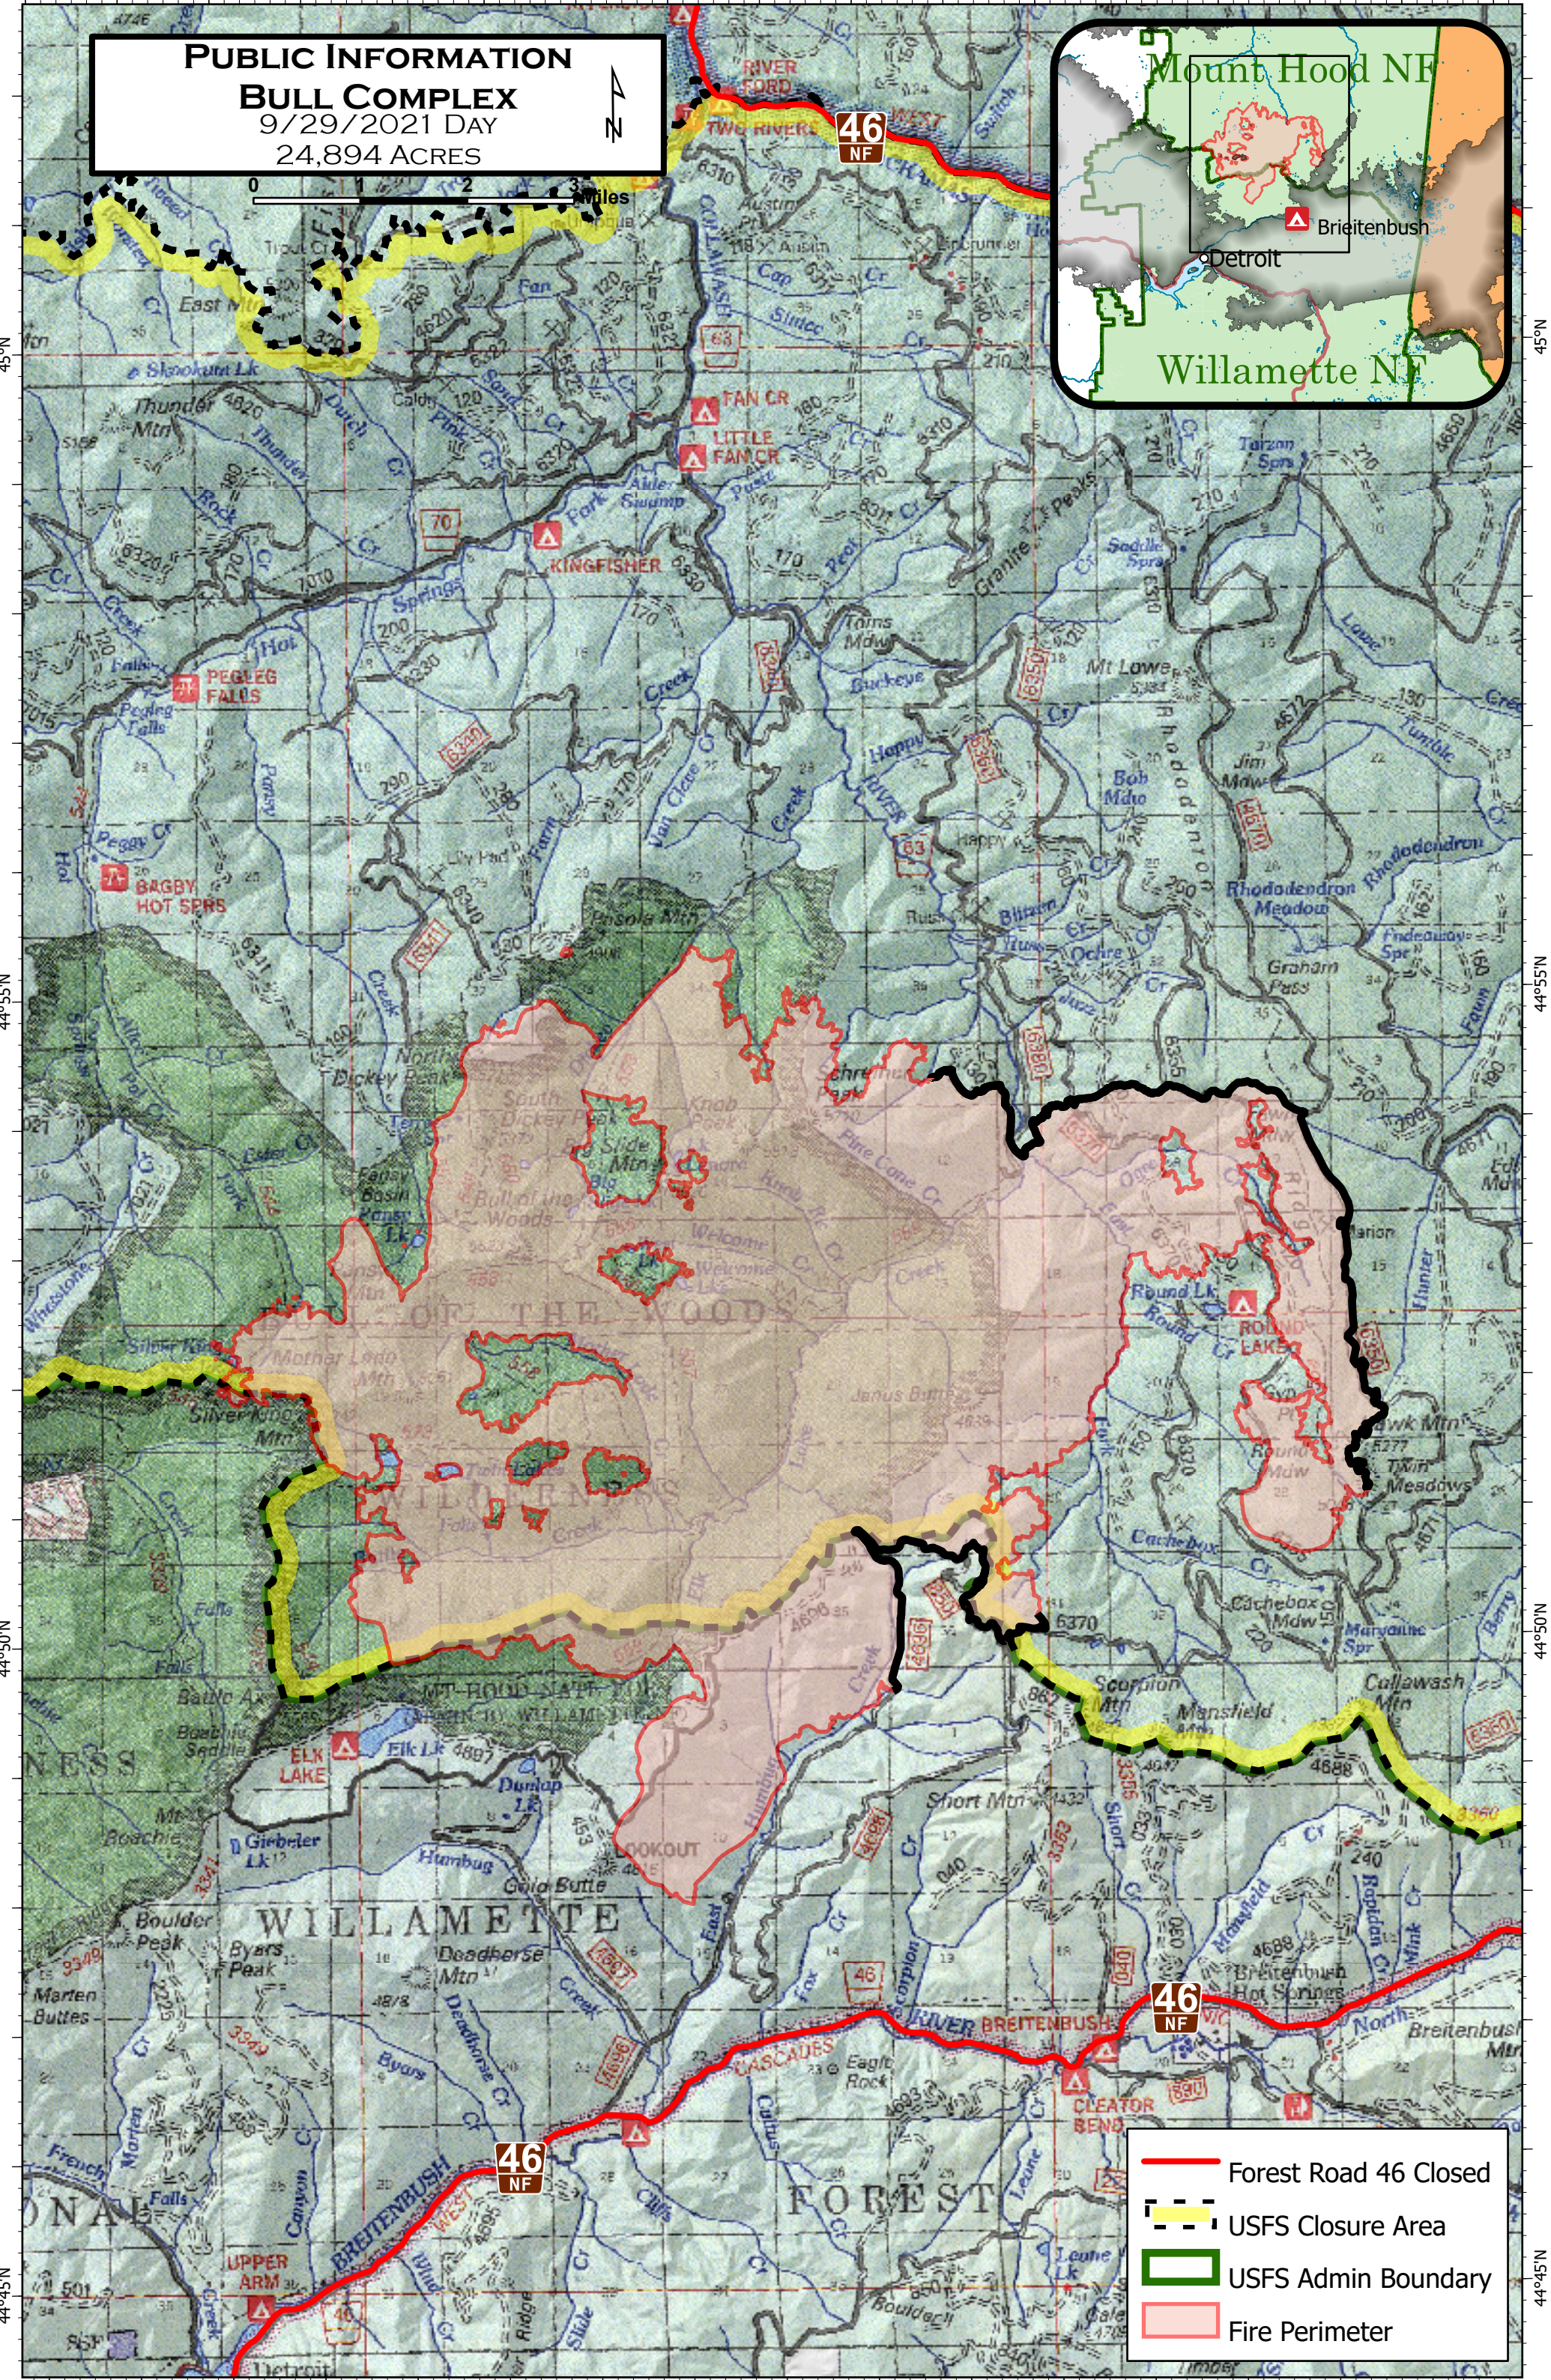

# PUBLIC INFORMATION

## BULL COMPLEX

9/29/2021 DAY

24,894 ACRES

0 1 2 3 Miles

-  Forest Road 46 Closed
-  USFS Closure Area
-  USFS Admin Boundary
-  Fire Perimeter