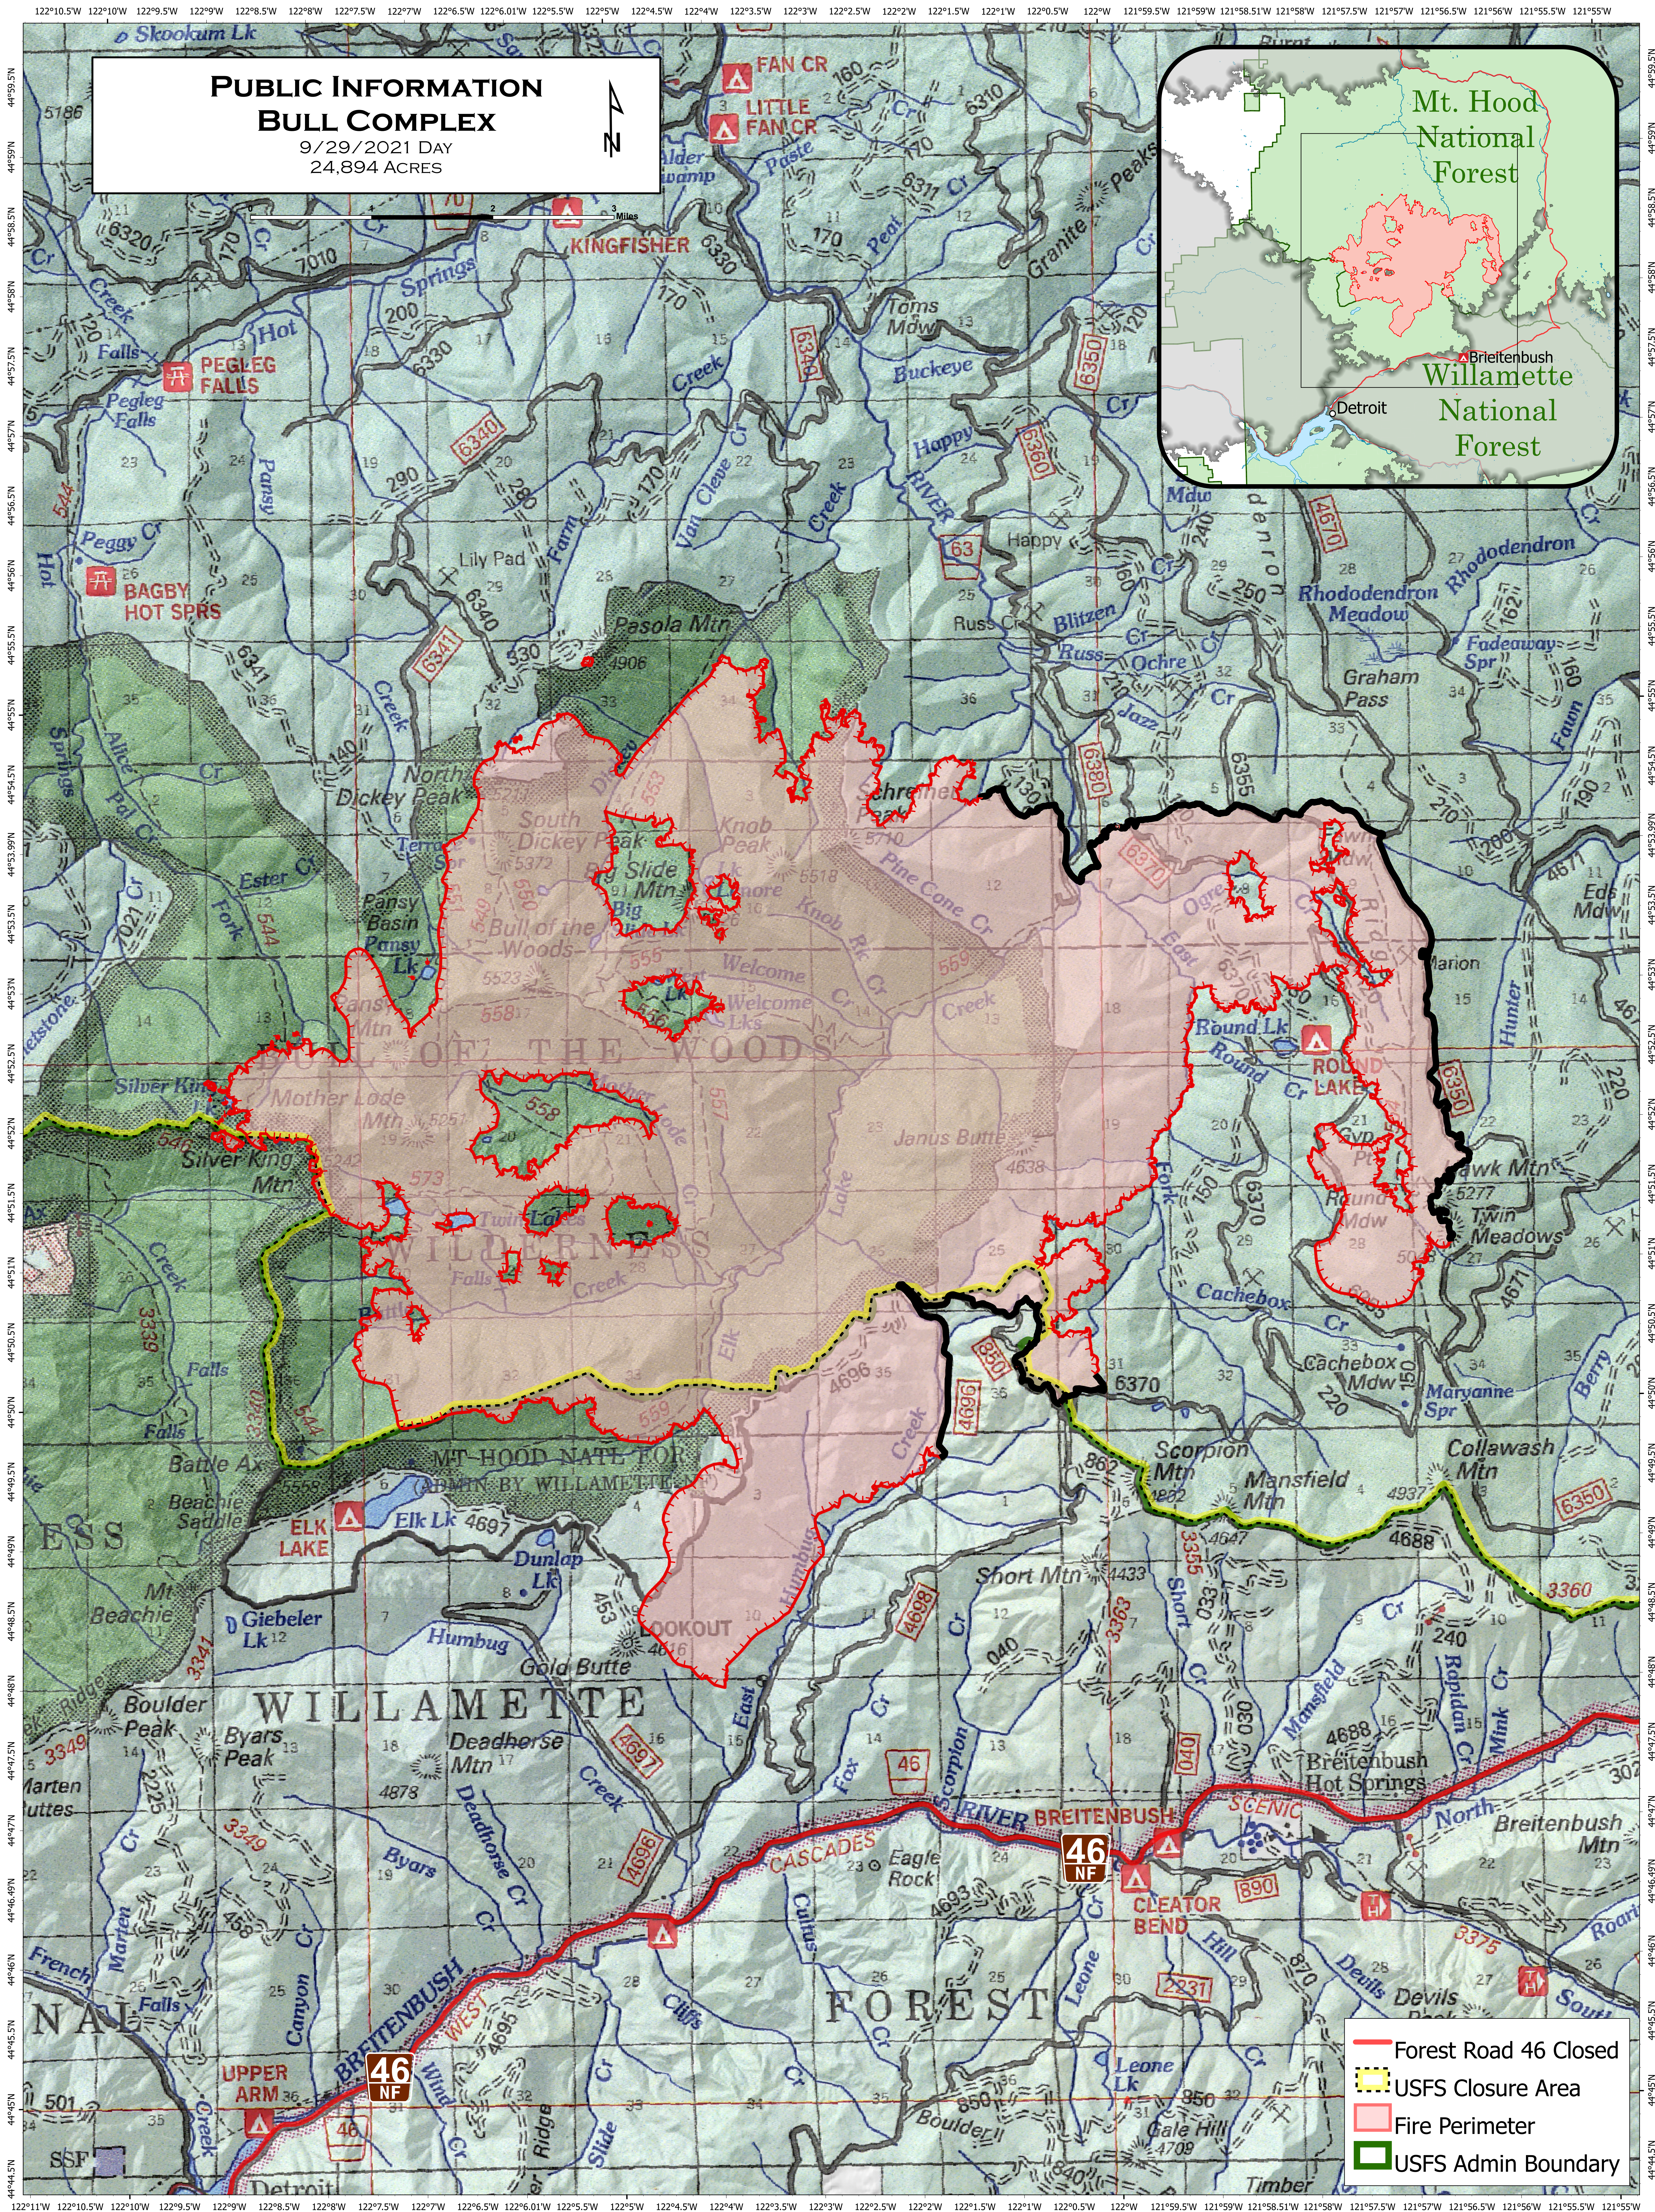

PUBLIC INFORMATION BULL COMPLEX

9/29/2021 DAY
24,894 ACRES

- Forest Road 46 Closed
- ▭ USFS Closure Area
- ▭ Fire Perimeter
- ▭ USFS Admin Boundary