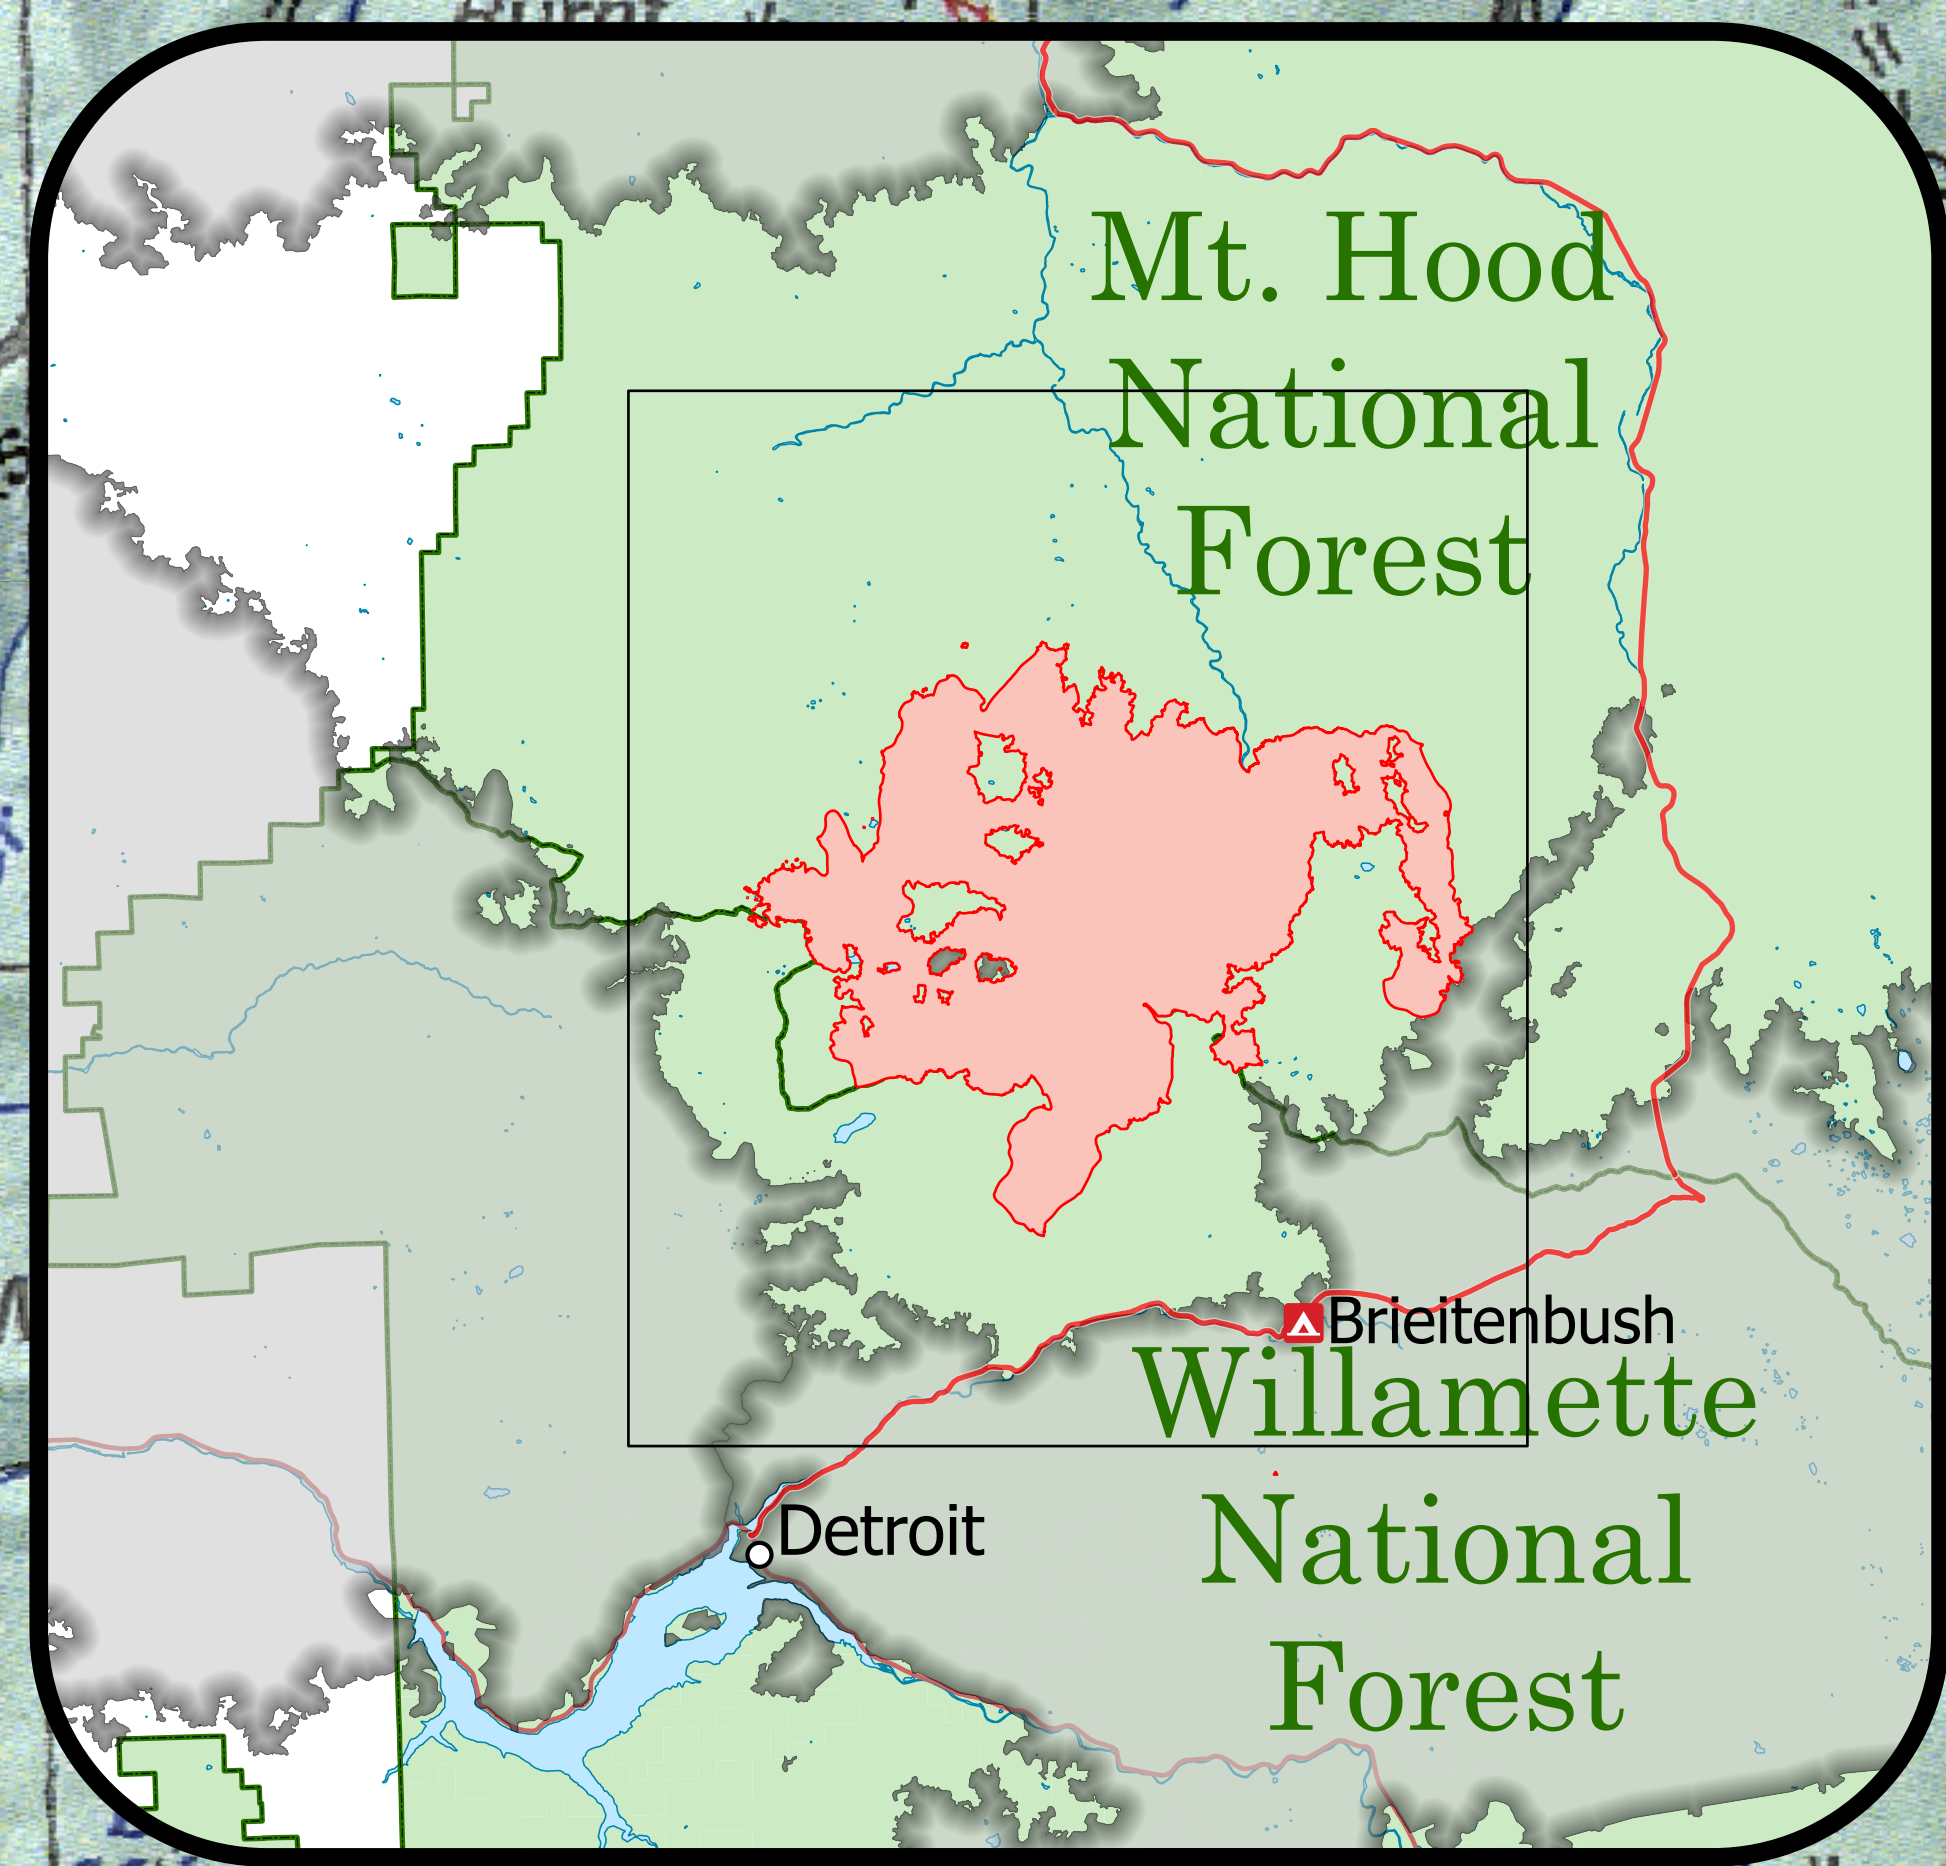

PUBLIC INFORMATION BULL COMPLEX

9/29/2021 DAY
24,894 ACRES

- Forest Road 46 Closed
- ▭ USFS Closure Area
- ▭ Fire Perimeter
- ▭ USFS Admin Boundary