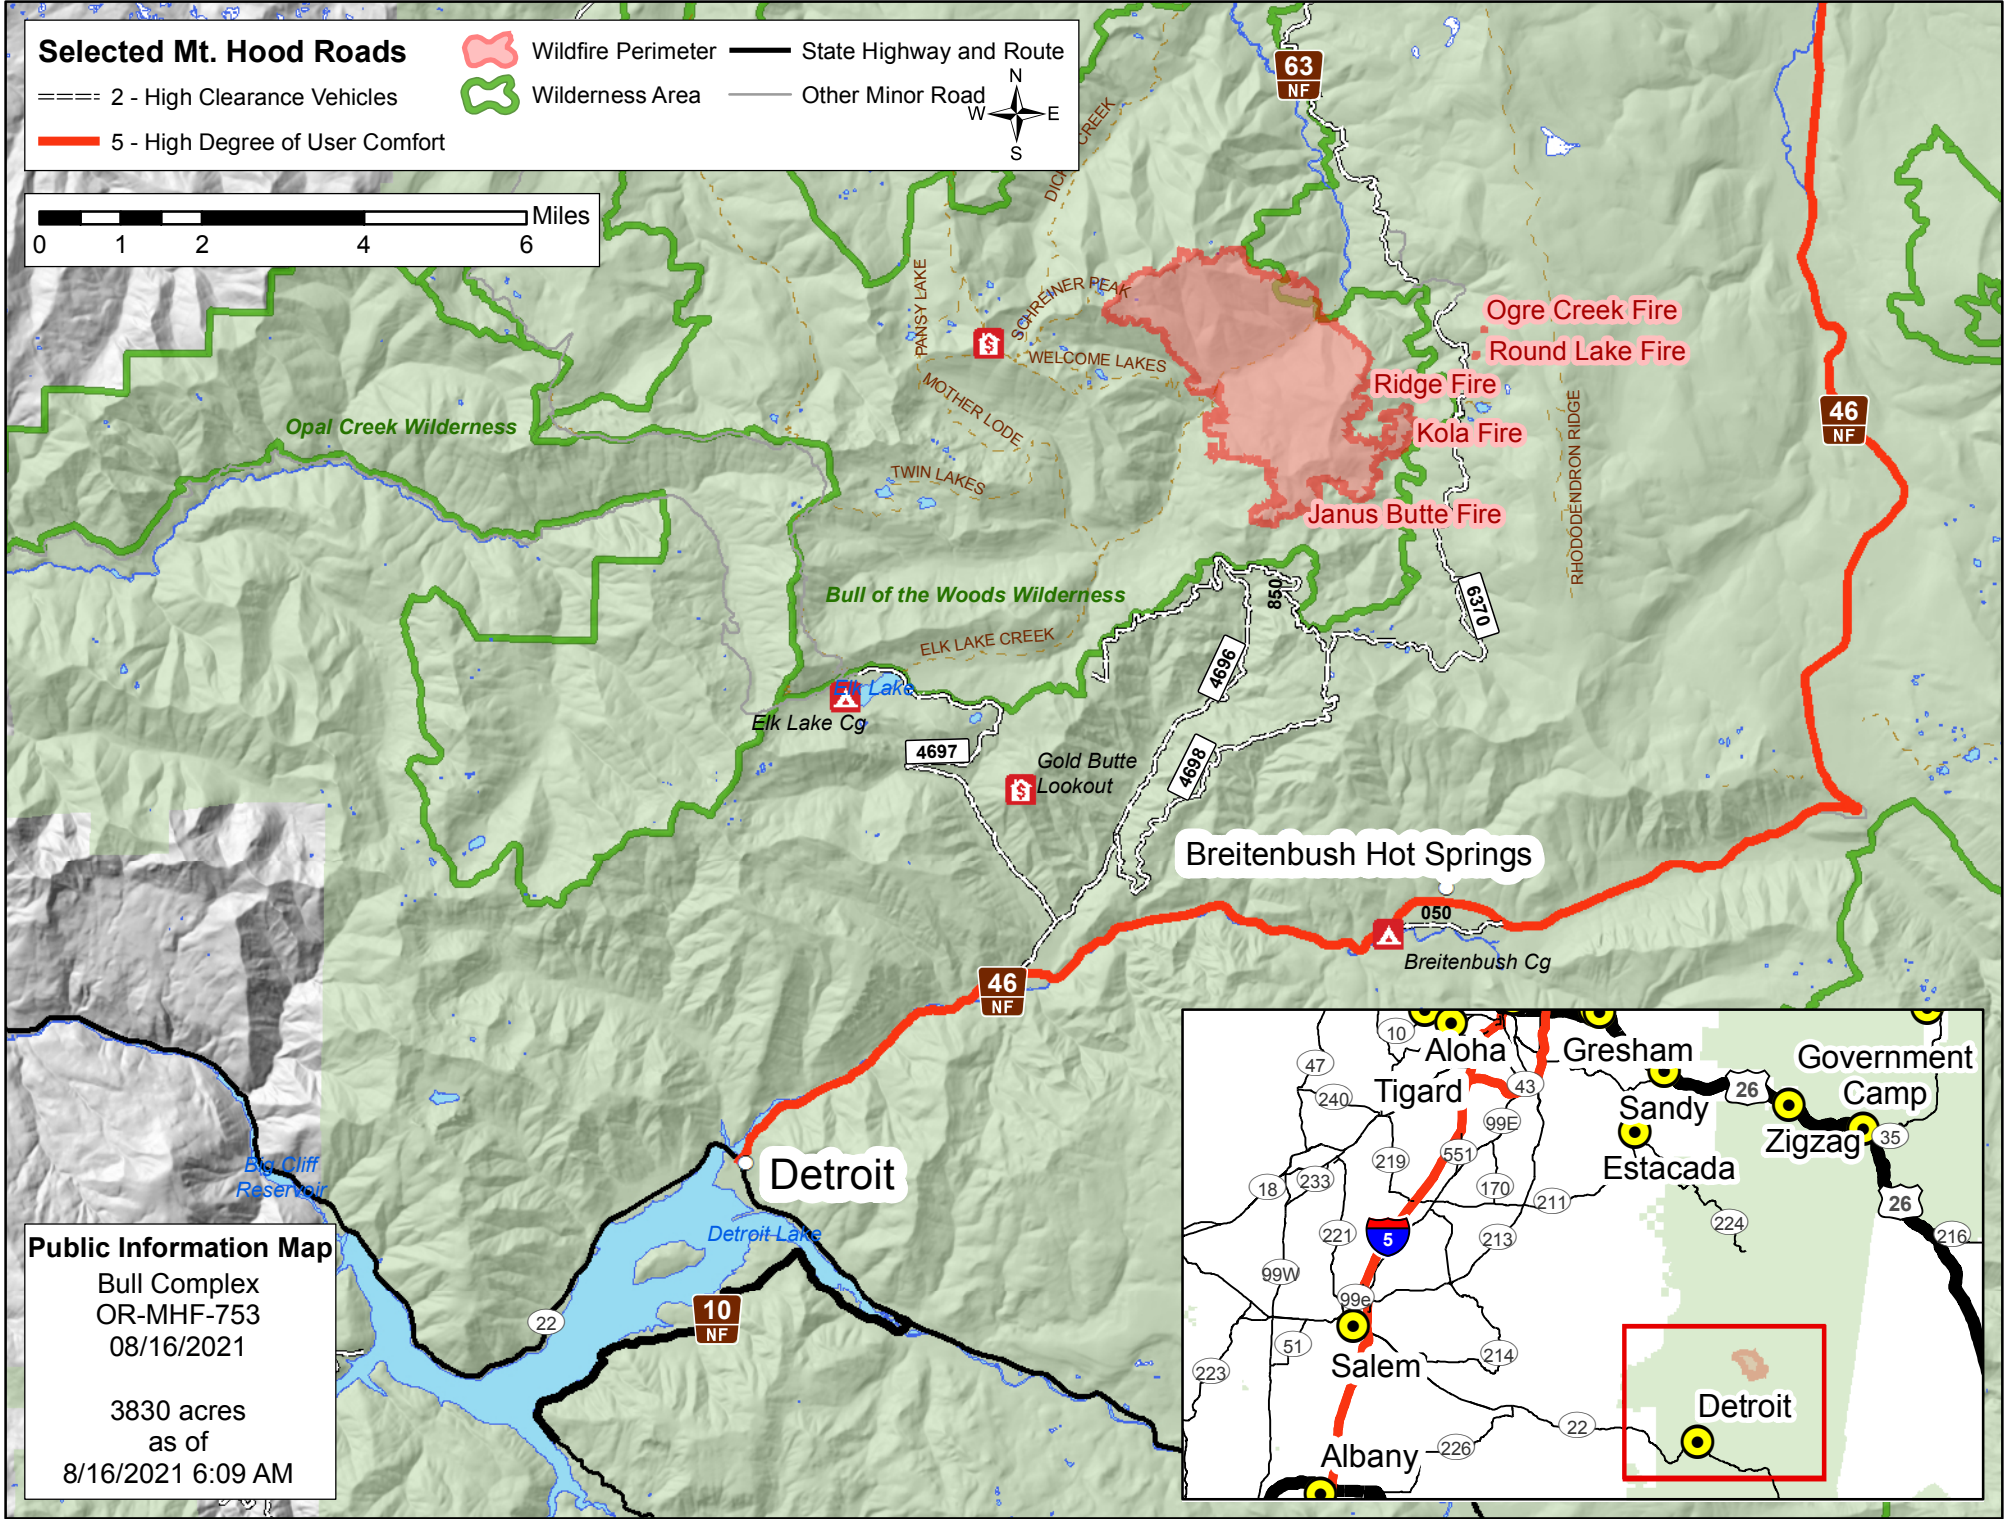

**Selected Mt. Hood Roads**

- ==== 2 - High Clearance Vehicles
- ==== 5 - High Degree of User Comfort

- Wildfire Perimeter
- Wilderness Area
- State Highway and Route
- Other Minor Road

**Public Information Map**  
Bull Complex  
OR-MHF-753  
08/16/2021  
  
3830 acres  
as of  
8/16/2021 6:09 AM