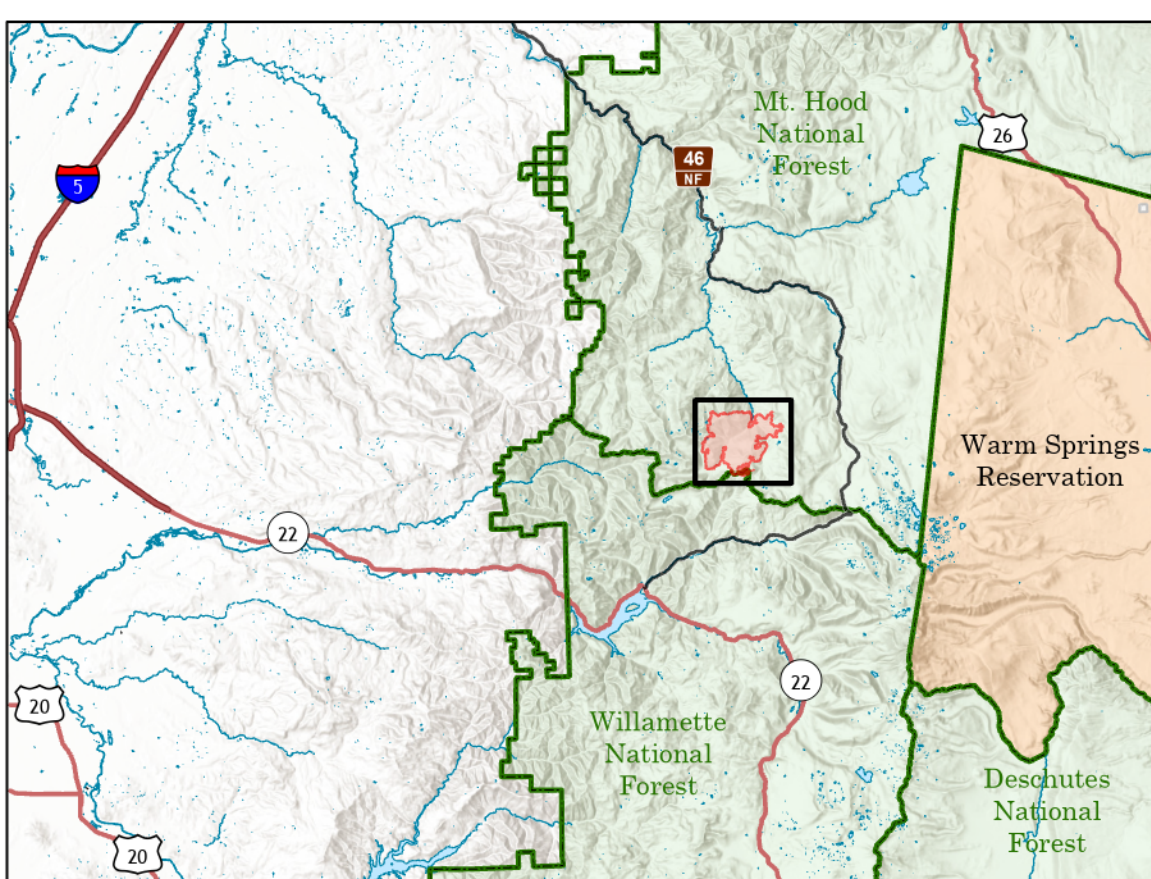

PROGRESSION

BULL COMPLEX
8/27/2021
8,548 ACRES

⊗ Points of Origin