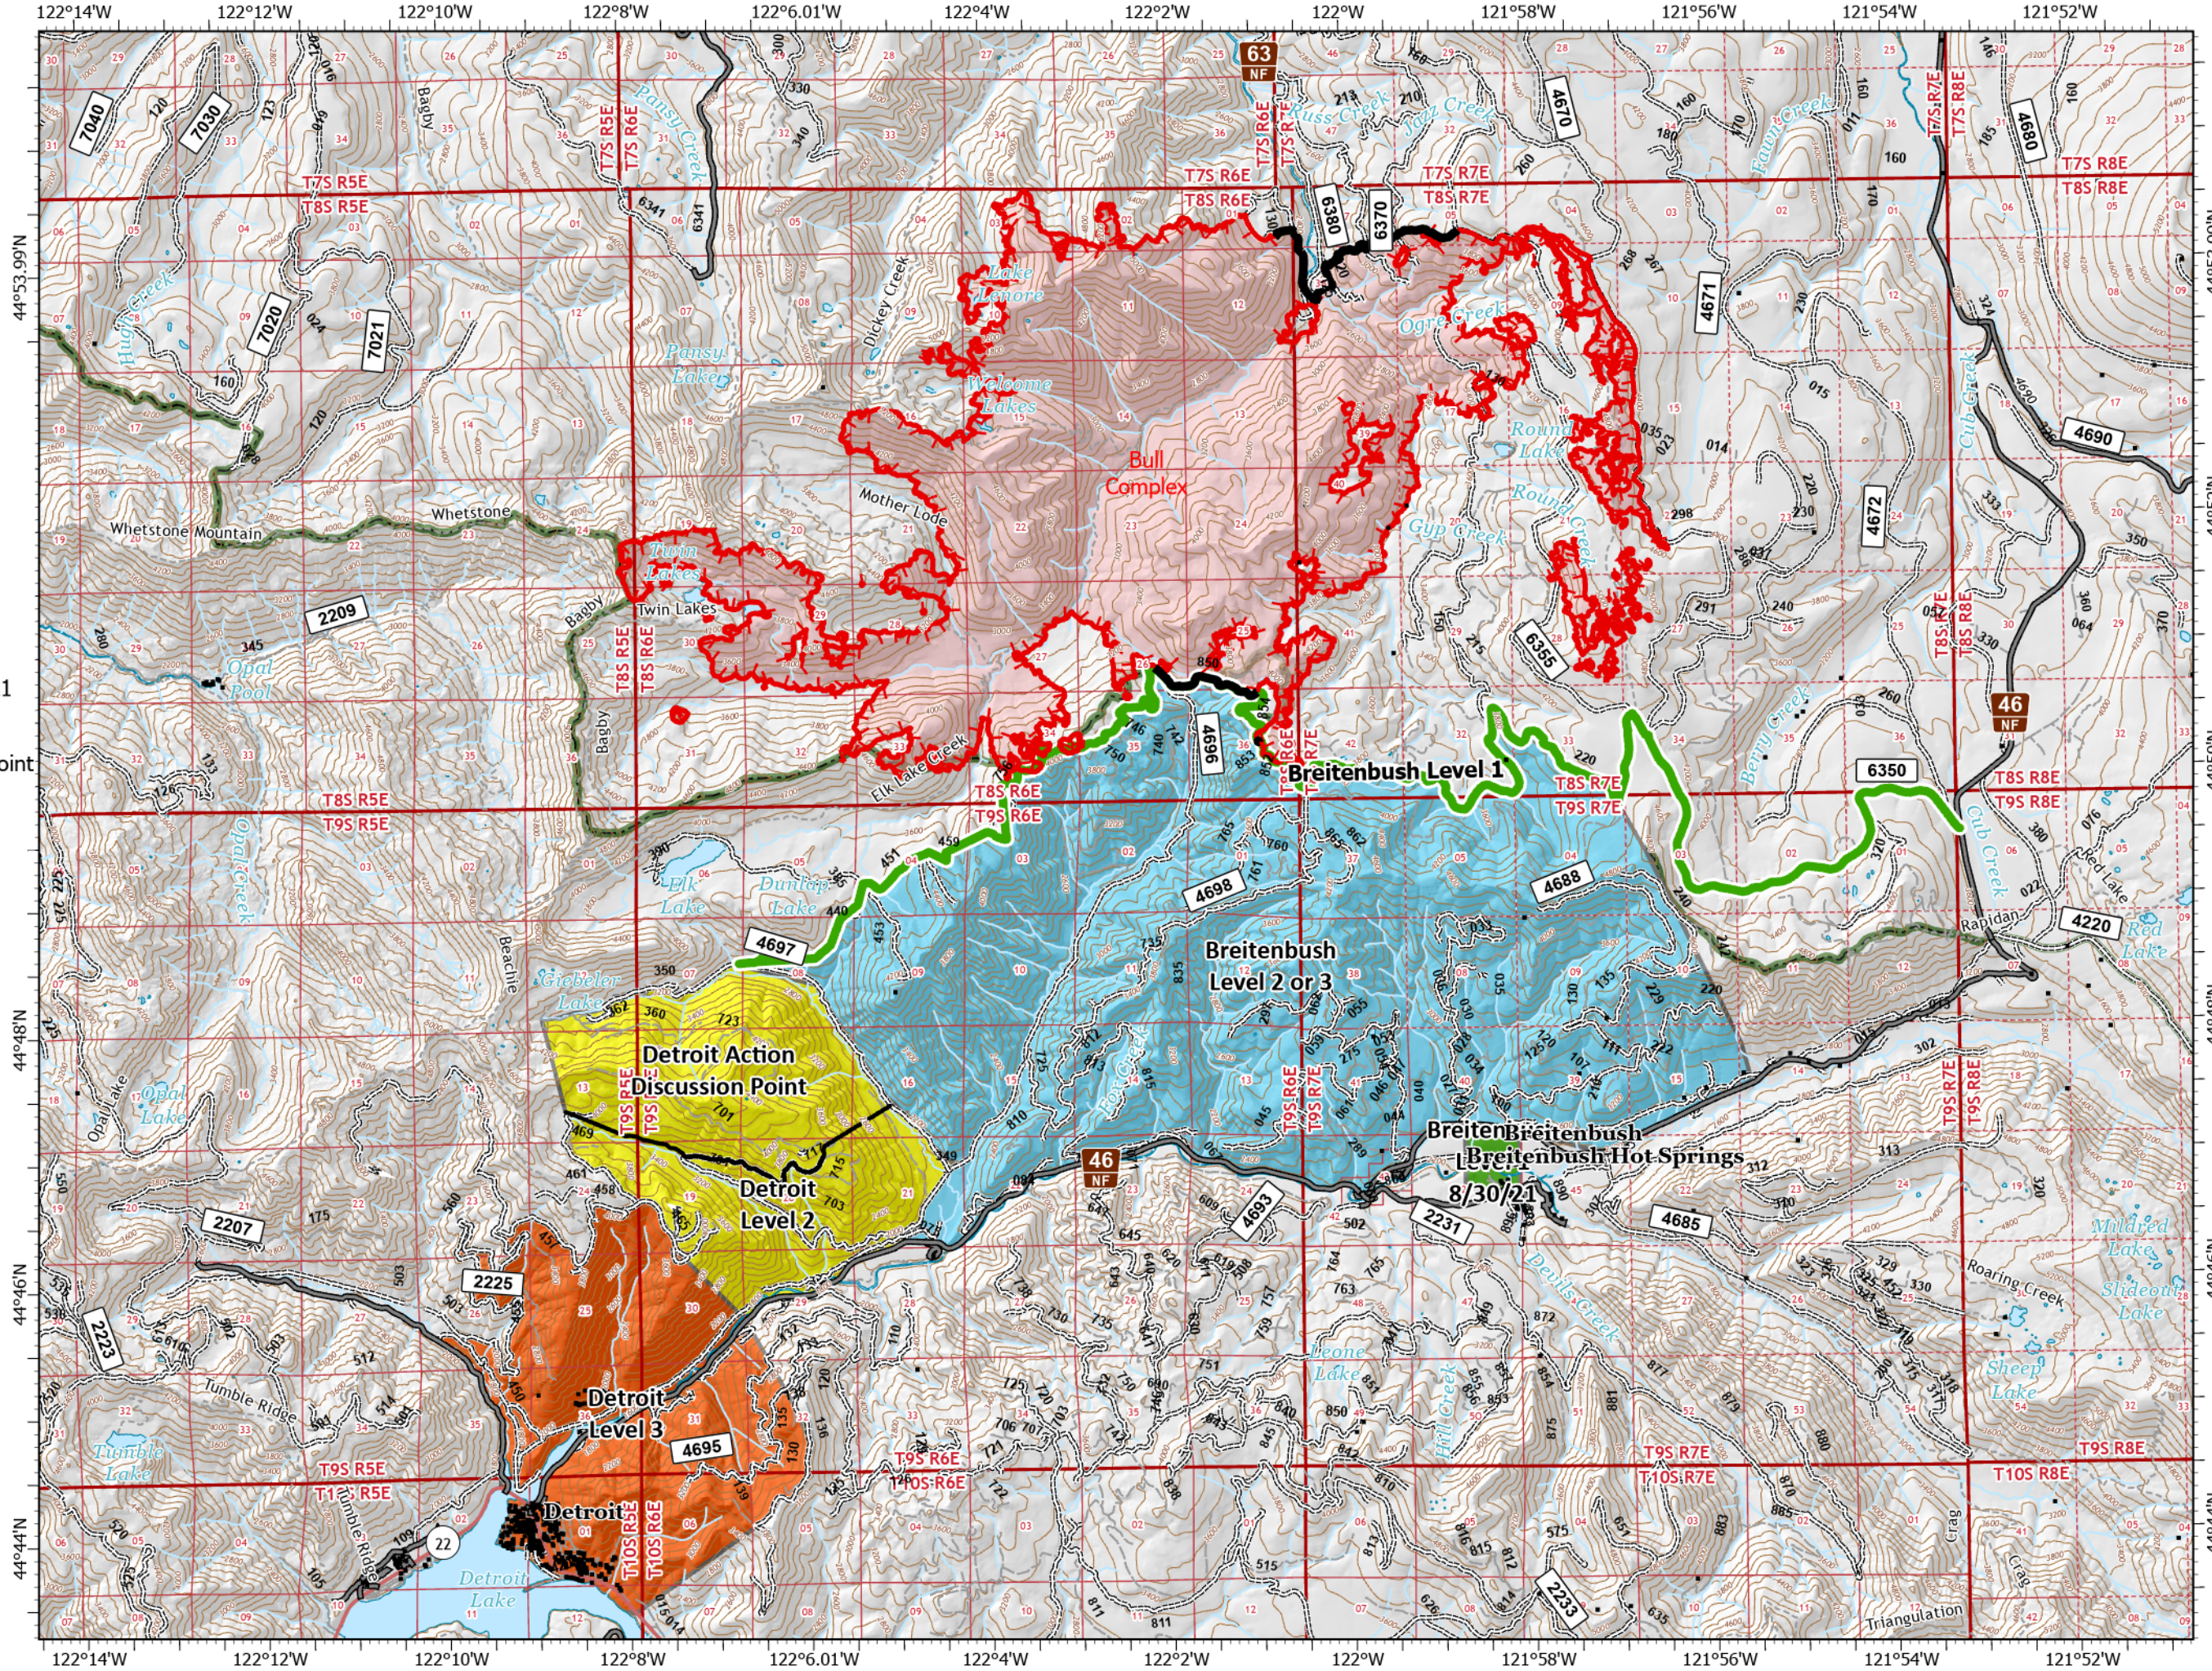

EVACUATION ZONES

Bull Complex
OR-MHF-000753
09/03/2021 Day

-  Wildfire Daily Fire Perimeter
-  Fire Edge
-  Contained Line
-  USFS Admin Boundary
-  High Clearance Vehicles
-  Passenger Cars
-  Structures
-  Breitenbush Level 1
-  Detroit Level 2
-  Breitenbush Level 1 8/30/21
-  Breitenbush Level 2 or 3
-  Detroit Action Discussion Point
-  Detroit Level 2
-  Detroit Level 3

GB Team 4
9/3/2021 0809
North American 1983 Datum, LatLong Grid