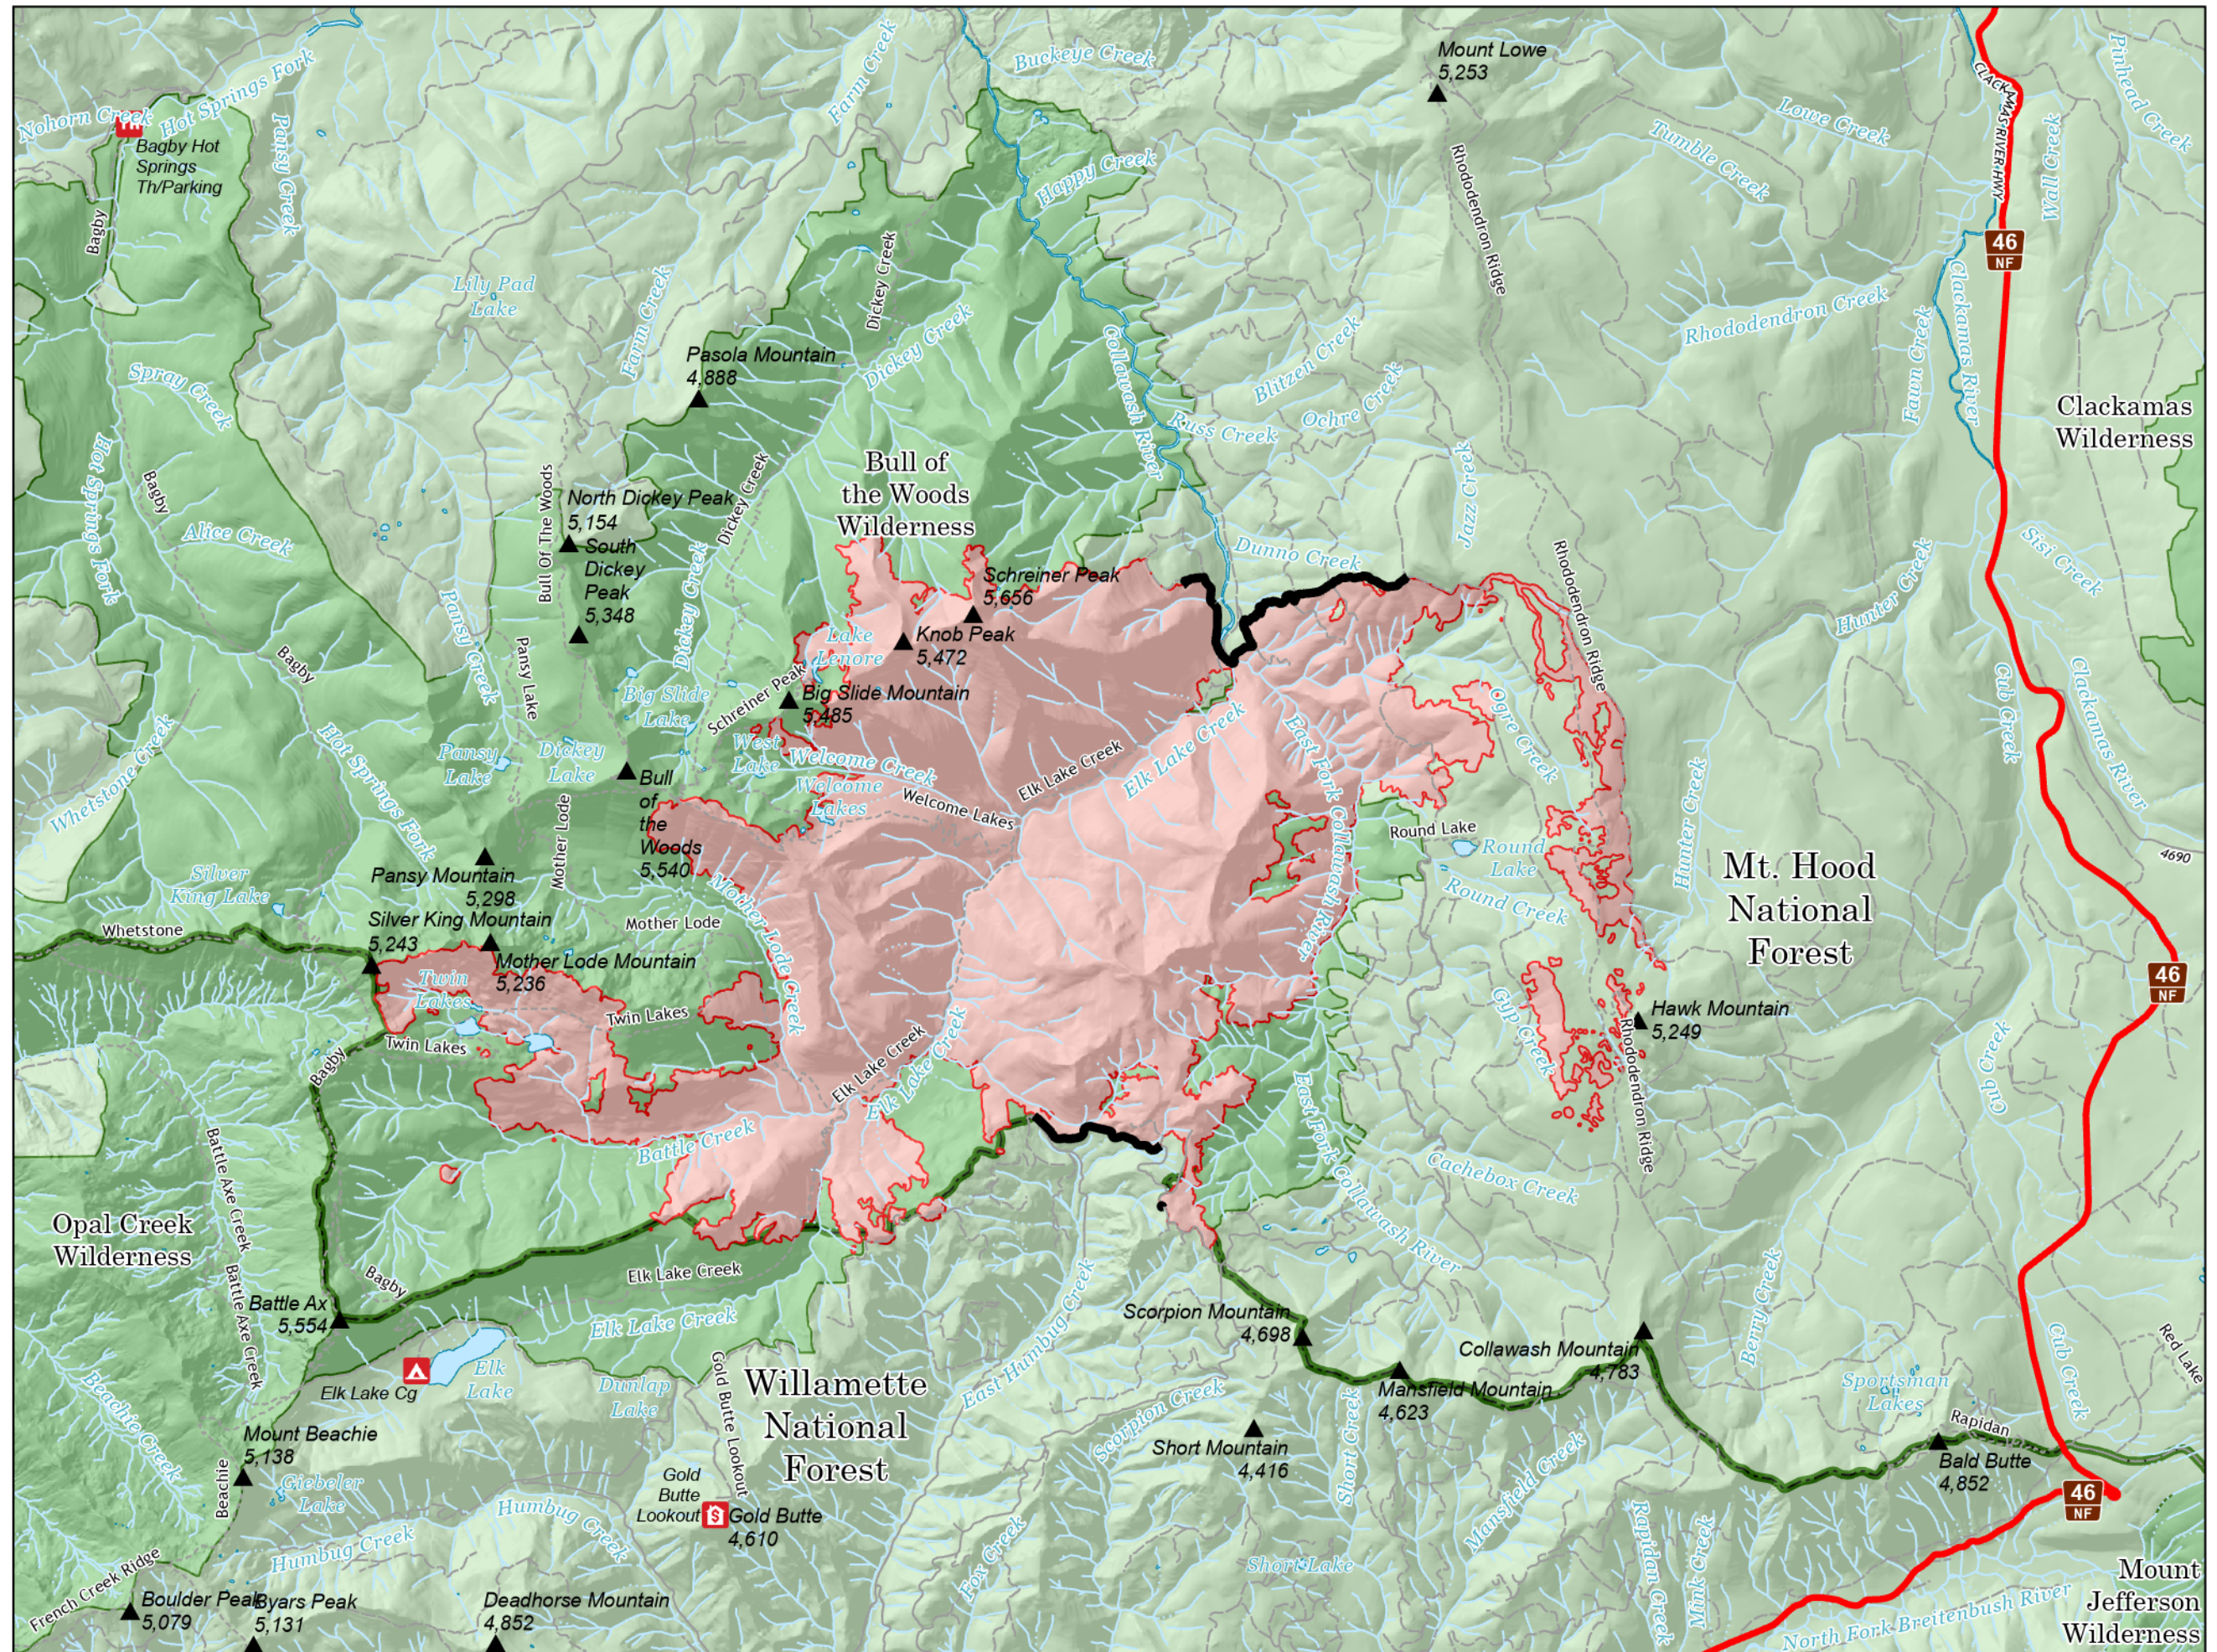

# BULL COMPLEX

9/3/2021  
13,194 ACRES  
7% CONTAINMENT

- Contained Line
- Fire Perimeter
- Campground
- Lookout/Cabin
- Trailhead
- Mountain Peak
- Forest Road 46 Closed
- Wilderness
- National Forest
- USFS Admin Boundary

Miles

GB Team 4  
9/3/2021 0626  
Acres from IR and GPS  
North American 1983 Datum. LatLong Grid