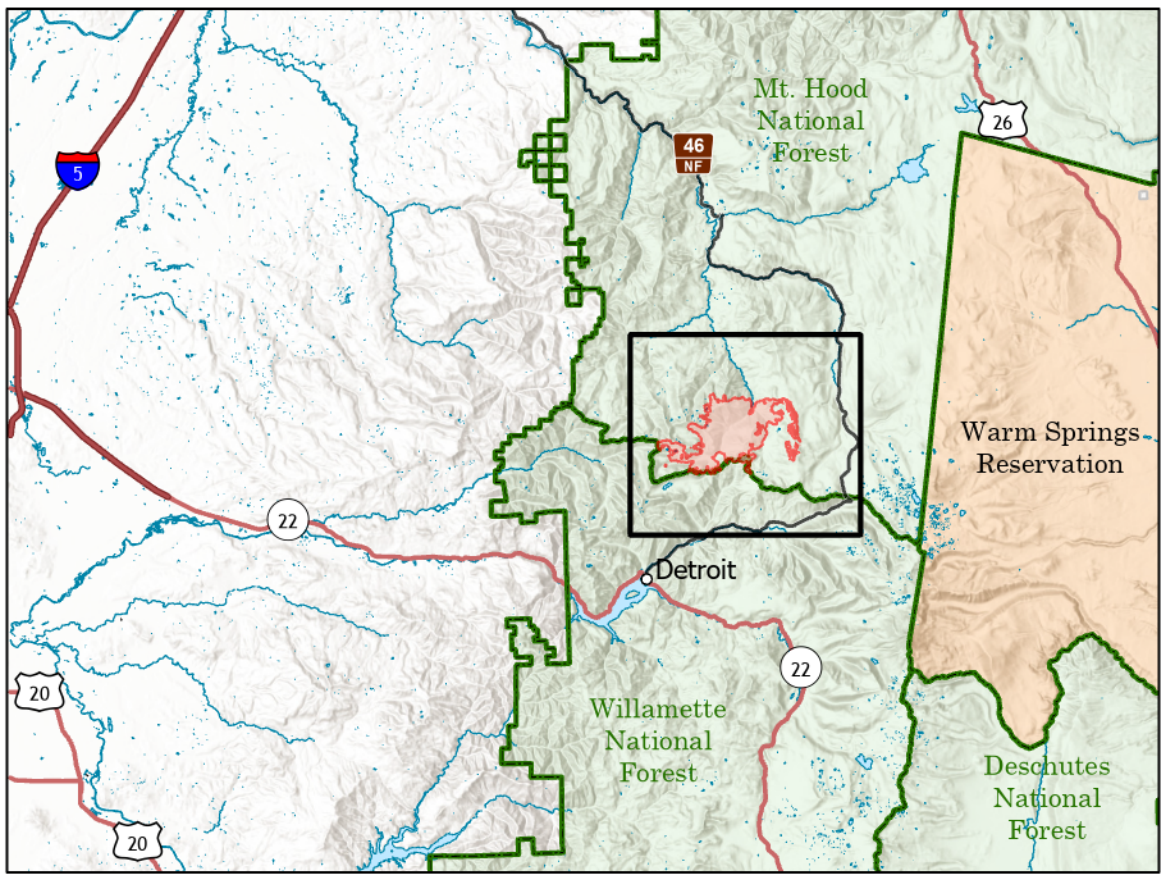

BULL COMPLEX

9/3/2021
13,194 ACRES
7% CONTAINMENT

- Contained Line
- Fire Perimeter
- ▲ Campground
- ▲▲ Group Campground
- Ⓢ Lookout/Cabin
- TH Trailhead
- ▲ Mountain Peak
- Closed Roads
- High Clearance Forest Roads
- Forest Roads
- USFS Admin Boundary
- National Forest
- Wilderness

GB Team 4
9/3/2021 0628
Acres from IR and GPS
North American 1983 Datum, LatLong Grid