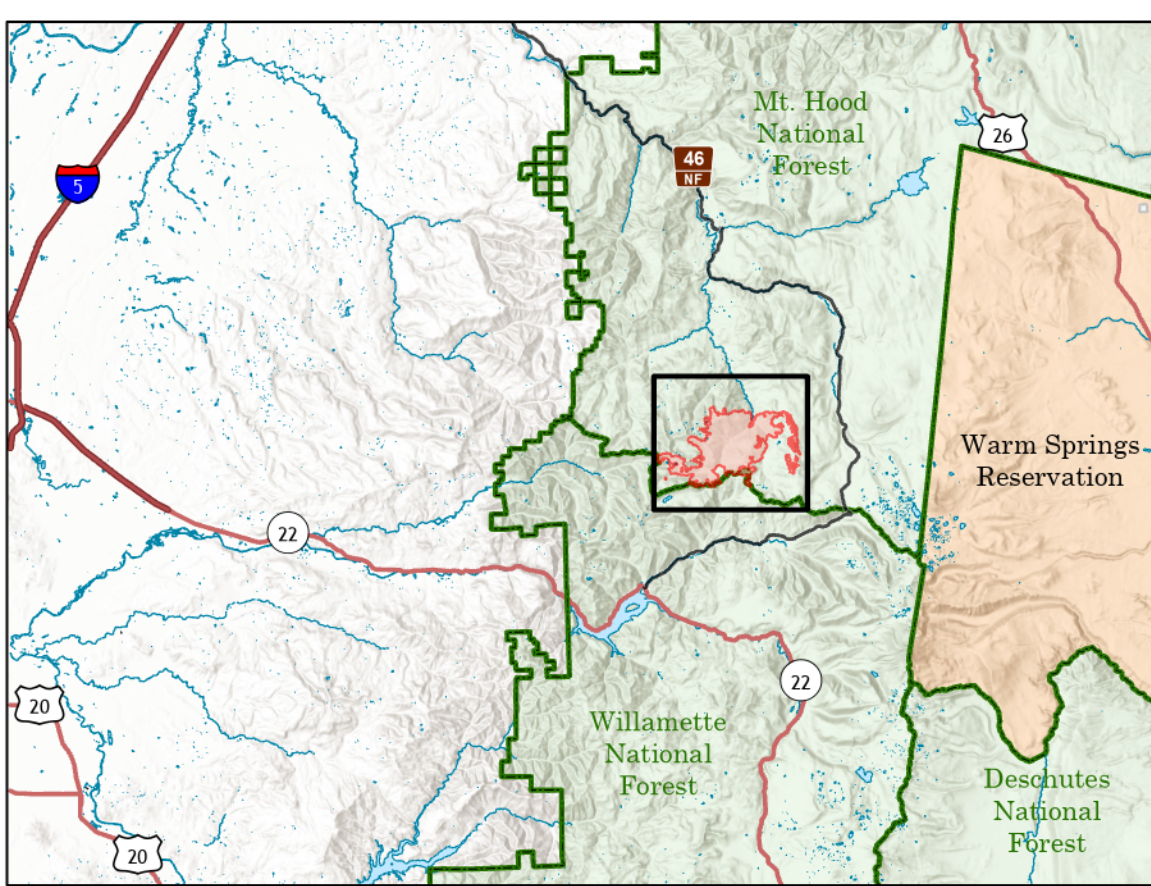

# PROGRESSION

BULL COMPLEX  
9/3/2021  
13,194 ACRES

⊗ Points of Origin

Date: Acres; Growth

- August 04, 2021: 177 ac; 177 ac
- August 05, 2021: 342 ac; 165 ac
- August 06, 2021: 445 ac; 93 ac
- August 08, 2021: 494 ac; 153 ac
- August 09, 2021: 601 ac; 106 ac
- August 10, 2021: 659 ac; 64 ac
- August 11, 2021: 814 ac; 213 ac
- August 12, 2021: 1155 ac; 351 ac
- August 13, 2021: 1193 ac; 379 ac
- August 14, 2021: 2847 ac; 1654 ac
- August 15, 2021: 3830 ac; 983 ac
- August 16, 2021: 5121 ac; 1291 ac
- August 18, 2021: 5761 ac; 640 ac
- August 19, 2021: 6262 ac; 501 ac
- August 21, 2021: 6579 ac; 317 ac
- August 22, 2021: 6656 ac; 77 ac
- August 23, 2021: 6969 ac; 317 ac
- August 24, 2021: 7454 ac; 485 ac
- August 25, 2021: 7774 ac; 320 ac
- August 26, 2021: 8548 ac; 774 ac
- August 27, 2021: 8928 ac; 380 ac
- August 28, 2021: 9398 ac; 470 ac
- August 29, 2021: 10370 ac; 972 ac
- August 30, 2021: 10716 ac; 346 ac
- August 31, 2021: 10972 ac; 256 ac
- September 01, 2021: 11330 ac; 358 ac
- September 02, 2021: 13194 ac; 1864 ac

GB Team 4  
9/3/2021 0752  
Acres from IR and GPS  
North American 1983 Datum, LatLong Grid