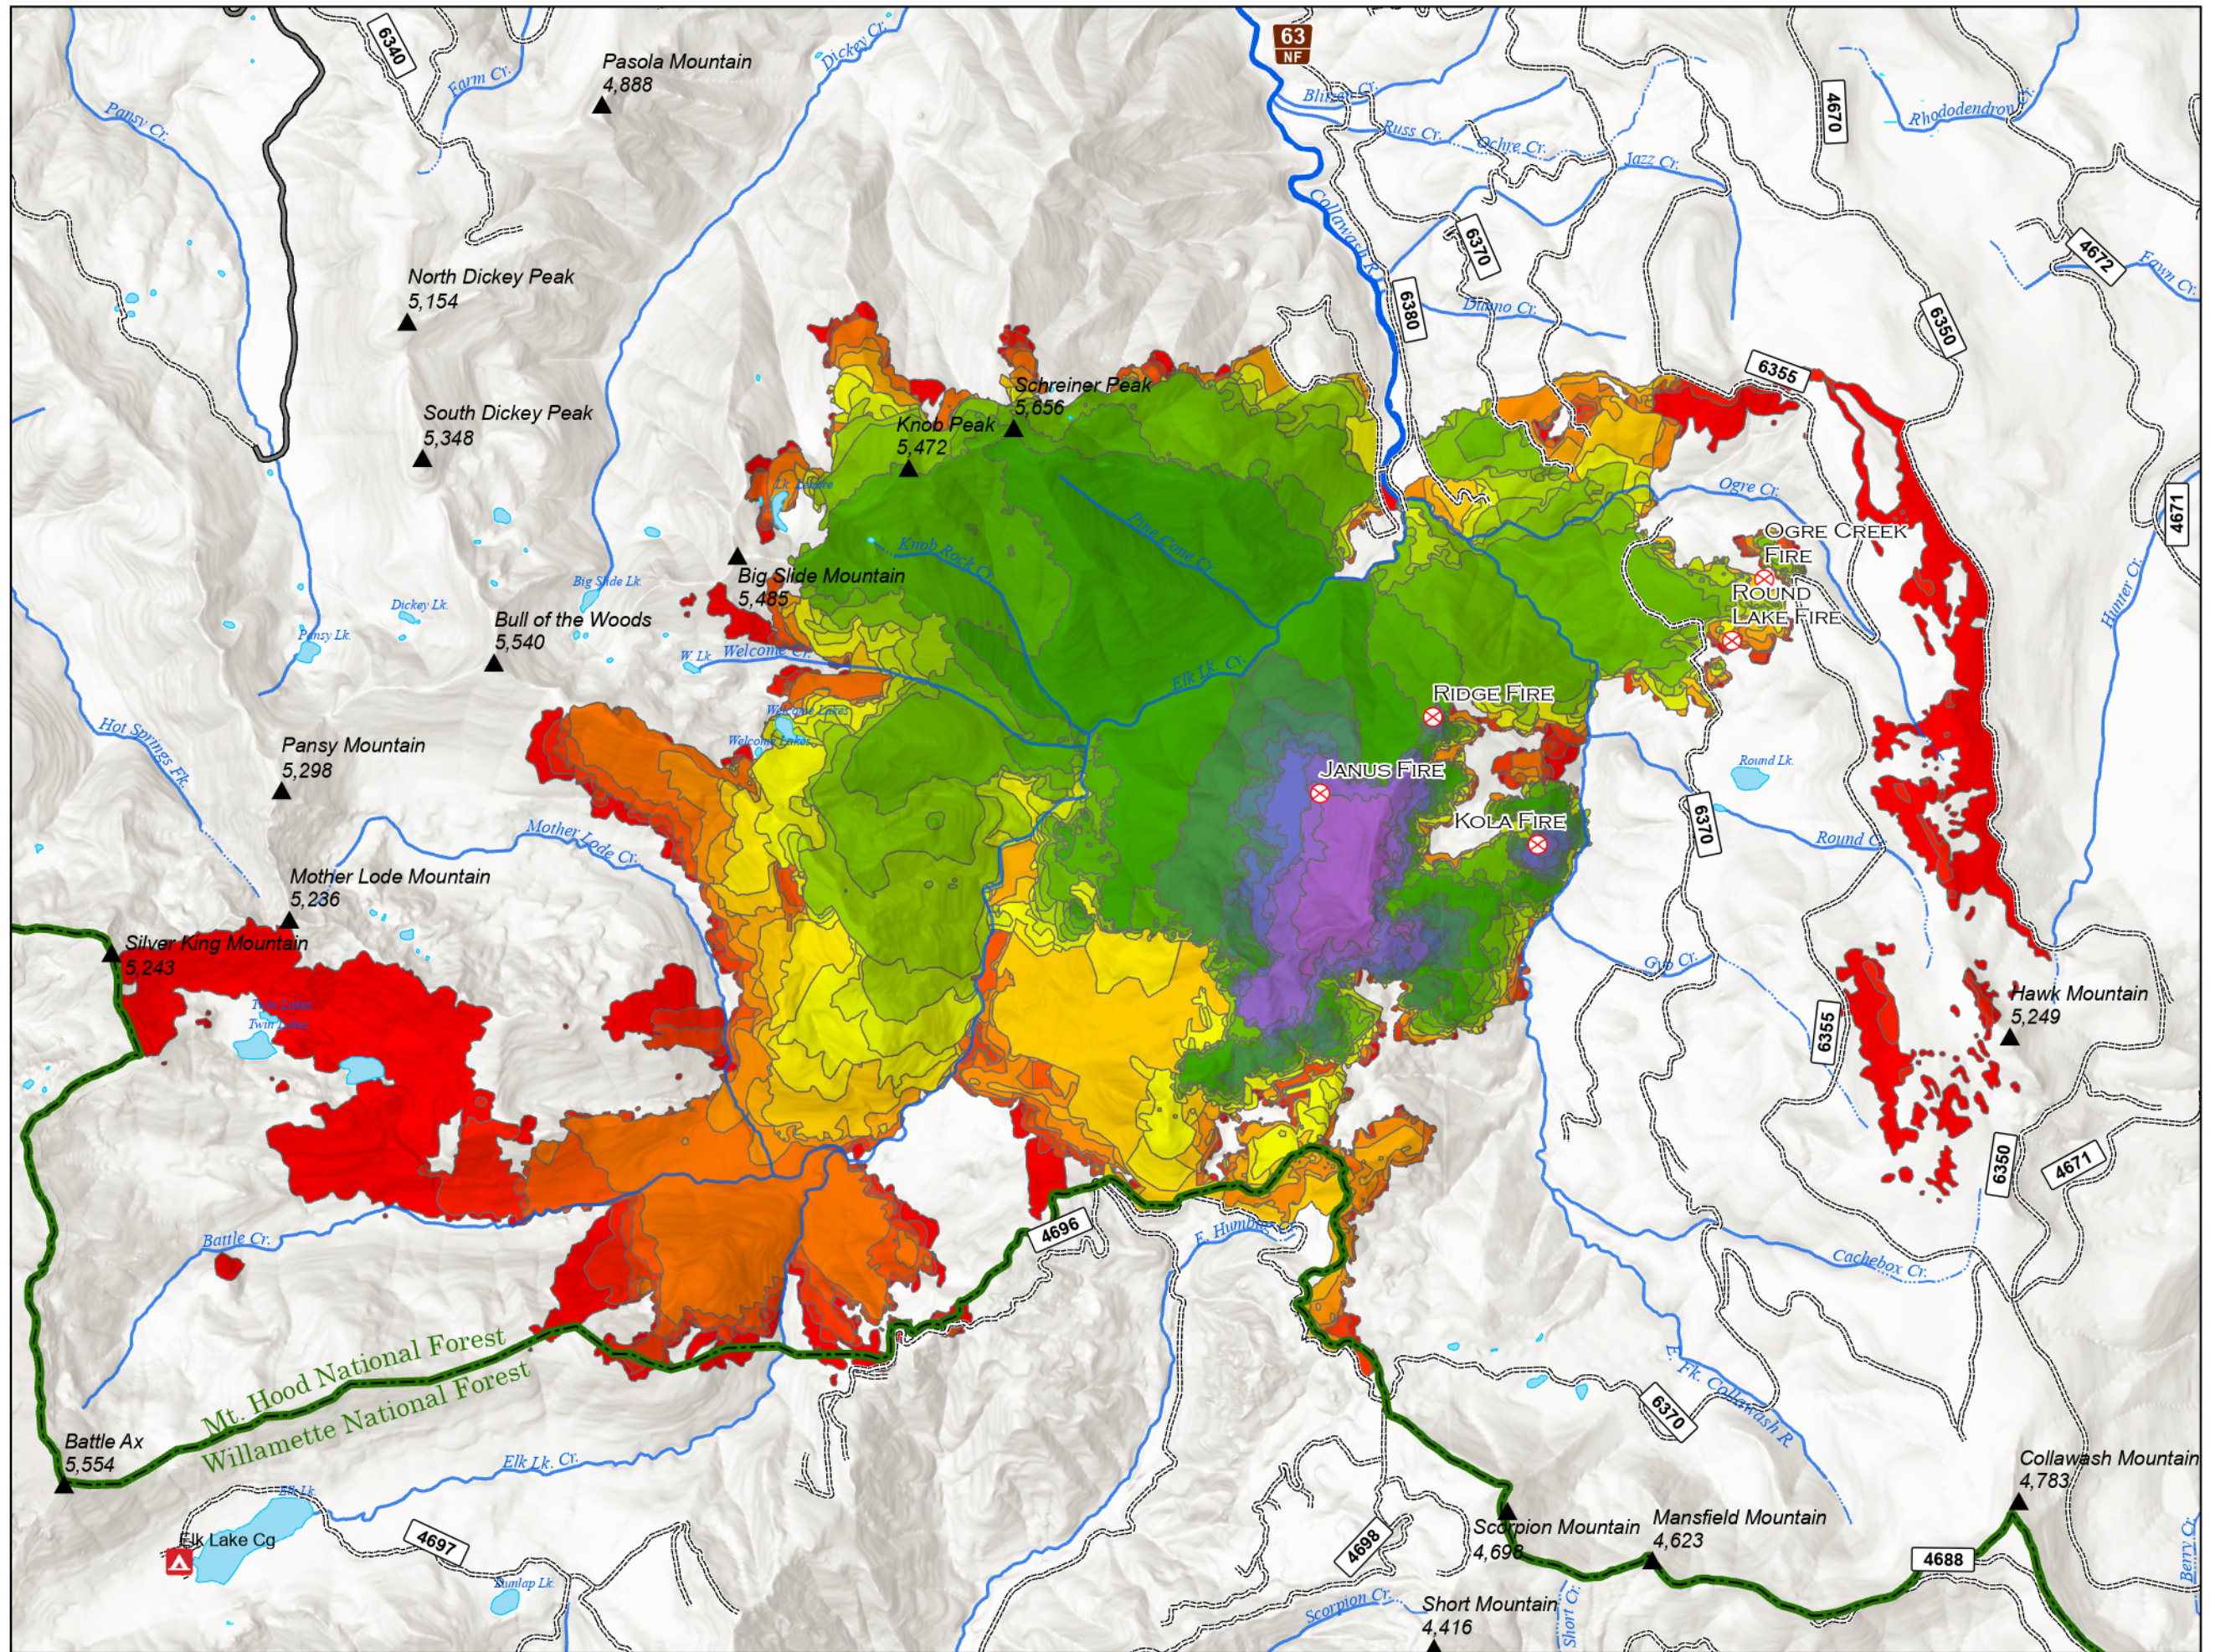

# PROGRESSION

BULL COMPLEX  
OR-MHF-000753  
9/3/2021

13,194 ACRES  
AT 09/02/2021 @ 2037

- ⊗ Points of Origin
- August 04, 2021: 177 ac; 177 ac
- August 05, 2021: 342 ac; 165 ac
- August 06, 2021: 445 ac; 93 ac
- August 08, 2021: 494 ac; 153 ac
- August 09, 2021: 601 ac; 106 ac
- August 10, 2021: 659 ac; 64 ac
- August 11, 2021: 814 ac; 213 ac
- August 12, 2021: 1155 ac; 351 ac
- August 13, 2021: 1193 ac; 379 ac
- August 14, 2021: 2847 ac; 1654 ac
- August 15, 2021: 3830 ac; 983 ac
- August 16, 2021: 5121 ac; 1291 ac
- August 18, 2021: 5761 ac; 640 ac
- August 19, 2021: 6262 ac; 501 ac
- August 21, 2021: 6579 ac; 317 ac
- August 22, 2021: 6656 ac; 77 ac
- August 23, 2021: 6969 ac; 317 ac
- August 24, 2021: 7454 ac; 485 ac
- August 25, 2021: 7774 ac; 320 ac
- August 26, 2021: 8548 ac; 774 ac
- August 27, 2021: 8928 ac; 380 ac
- August 28, 2021: 9398 ac; 470 ac
- August 29, 2021: 10370 ac; 972 ac
- August 30, 2021: 10716 ac; 346 ac
- August 31, 2021: 10972 ac; 256 ac
- September 01, 2021: 11330 ac; 358 ac
- September 02, 2021: 13194 ac; 1864 ac

Miles  
GB Team 4  
9/3/2021 0836  
Acres from IR and GPS  
North American 1983 Datum. LatLong Grid