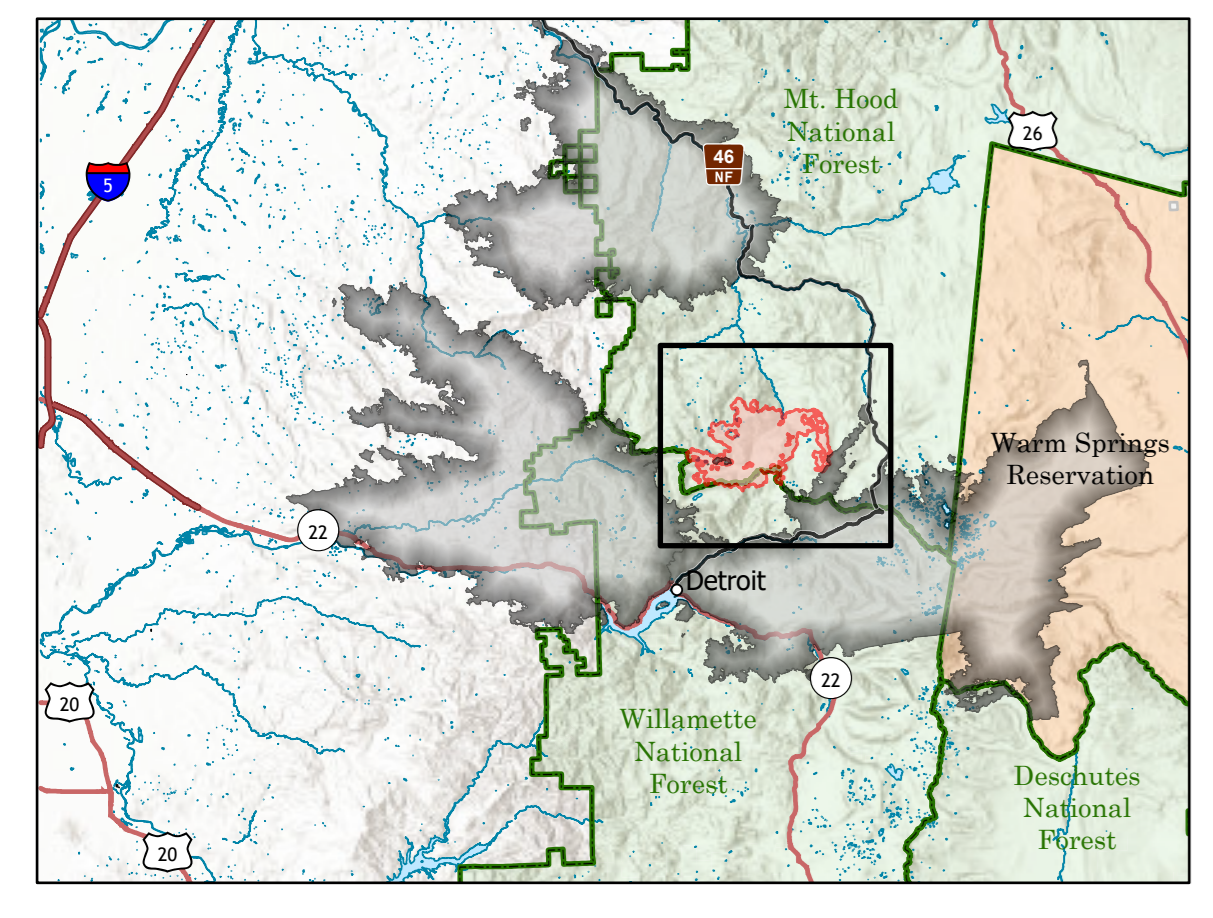

# BULL COMPLEX

9/8/2021 DAY  
17,962 ACRES  
7% CONTAINMENT

- Fire Edge
- Contained Line
- Fire Perimeter
- Campground
- Group Campground
- Lookout/Cabin
- Trailhead
- Mountain Peak
- Forest Road 46 Closed
- High Clearance Forest Roads
- Forest Roads
- 2020 Fire
- National Forest
- Wilderness
- USFS Admin Boundary

0 0.5 1 2  
MILES

NR Team 4  
9/8/2021 0354  
Acres from IR and GPS  
North American 1983 Datum, Lat/Long Grid