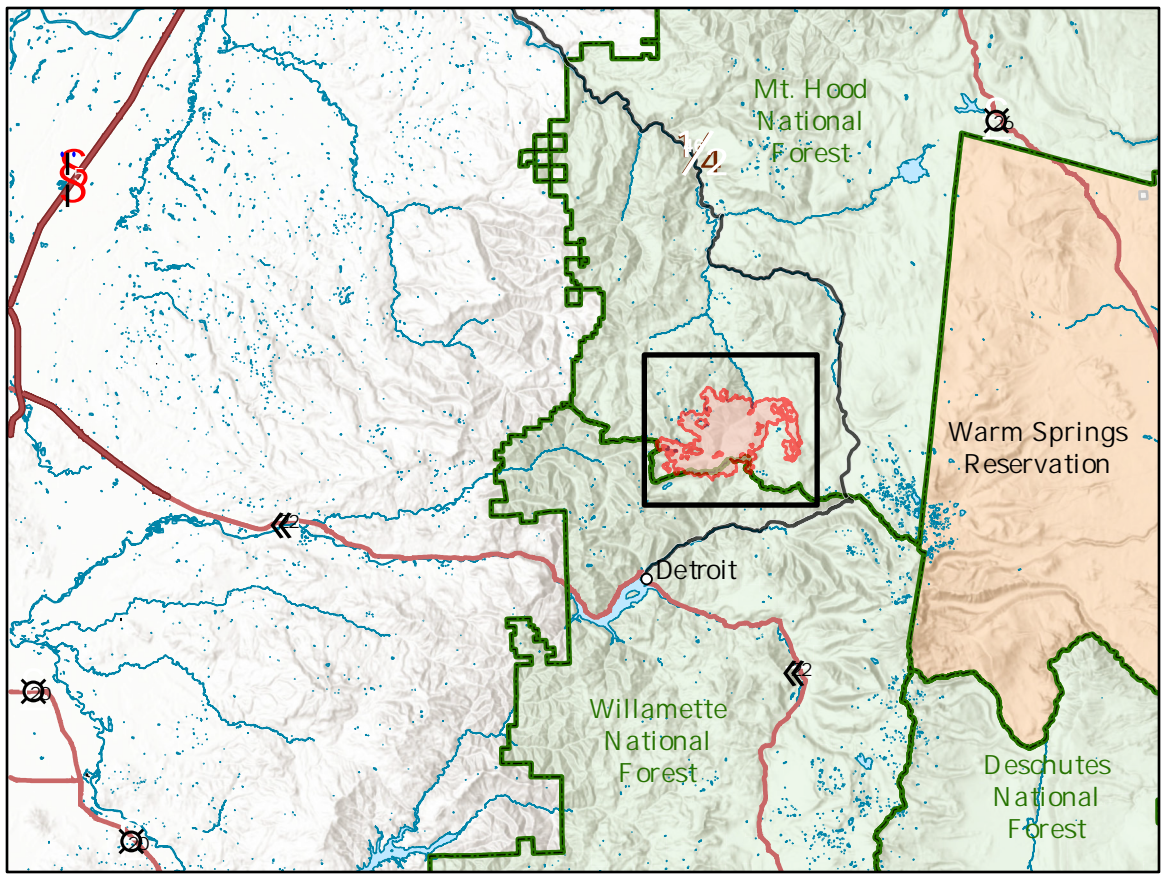

# Progression

Bull Complex  
OR-MHF-000753  
9/8/2021 Day

17,962 acres at 9/7/2021 @ 2119

- ⊗ Points of Origin
- Date: Acres; Growth
- Aug 04: 178 ac; 178 ac
- Aug 05: 352 ac; 174 ac
- Aug 06: 445 ac; 93 ac
- Aug 08: 527 ac; 82 ac
- Aug 09: 596 ac; 69 ac
- Aug 10: 660 ac; 64 ac
- Aug 11: 805 ac; 145 ac
- Aug 12: 1156 ac; 351 ac
- Aug 13: 1328 ac; 172 ac
- Aug 14: 2849 ac; 1521 ac
- Aug 15: 3833 ac; 984 ac
- Aug 16: 5124 ac; 1291 ac
- Aug 18: 5764 ac; 640 ac
- Aug 19: 6265 ac; 501 ac
- Aug 21: 6581 ac; 316 ac
- Aug 22: 6659 ac; 78 ac
- Aug 23: 6964 ac; 305 ac
- Aug 24: 7457 ac; 493 ac
- Aug 25: 7767 ac; 310 ac
- Aug 26: 8538 ac; 771 ac
- Aug 27: 8926 ac; 388 ac
- Aug 28: 9397 ac; 471 ac
- Aug 29: 10369 ac; 972 ac
- Aug 30: 10716 ac; 347 ac
- Aug 31: 10972 ac; 256 ac
- Sep 01: 11330 ac; 358 ac
- Sep 02: 13194 ac; 1864 ac
- Sep 03: 14600 ac; 1406 ac
- Sep 04: 15804 ac; 1204 ac
- Sep 05: 16724 ac; 920 ac
- Sep 06: 17201 ac; 477 ac
- Sep 07: 17962 ac; 761 ac

NR Team 4  
9/8/2021 0743  
Acres from IR and GPS  
North American 1983 Datum, LatLong Grid