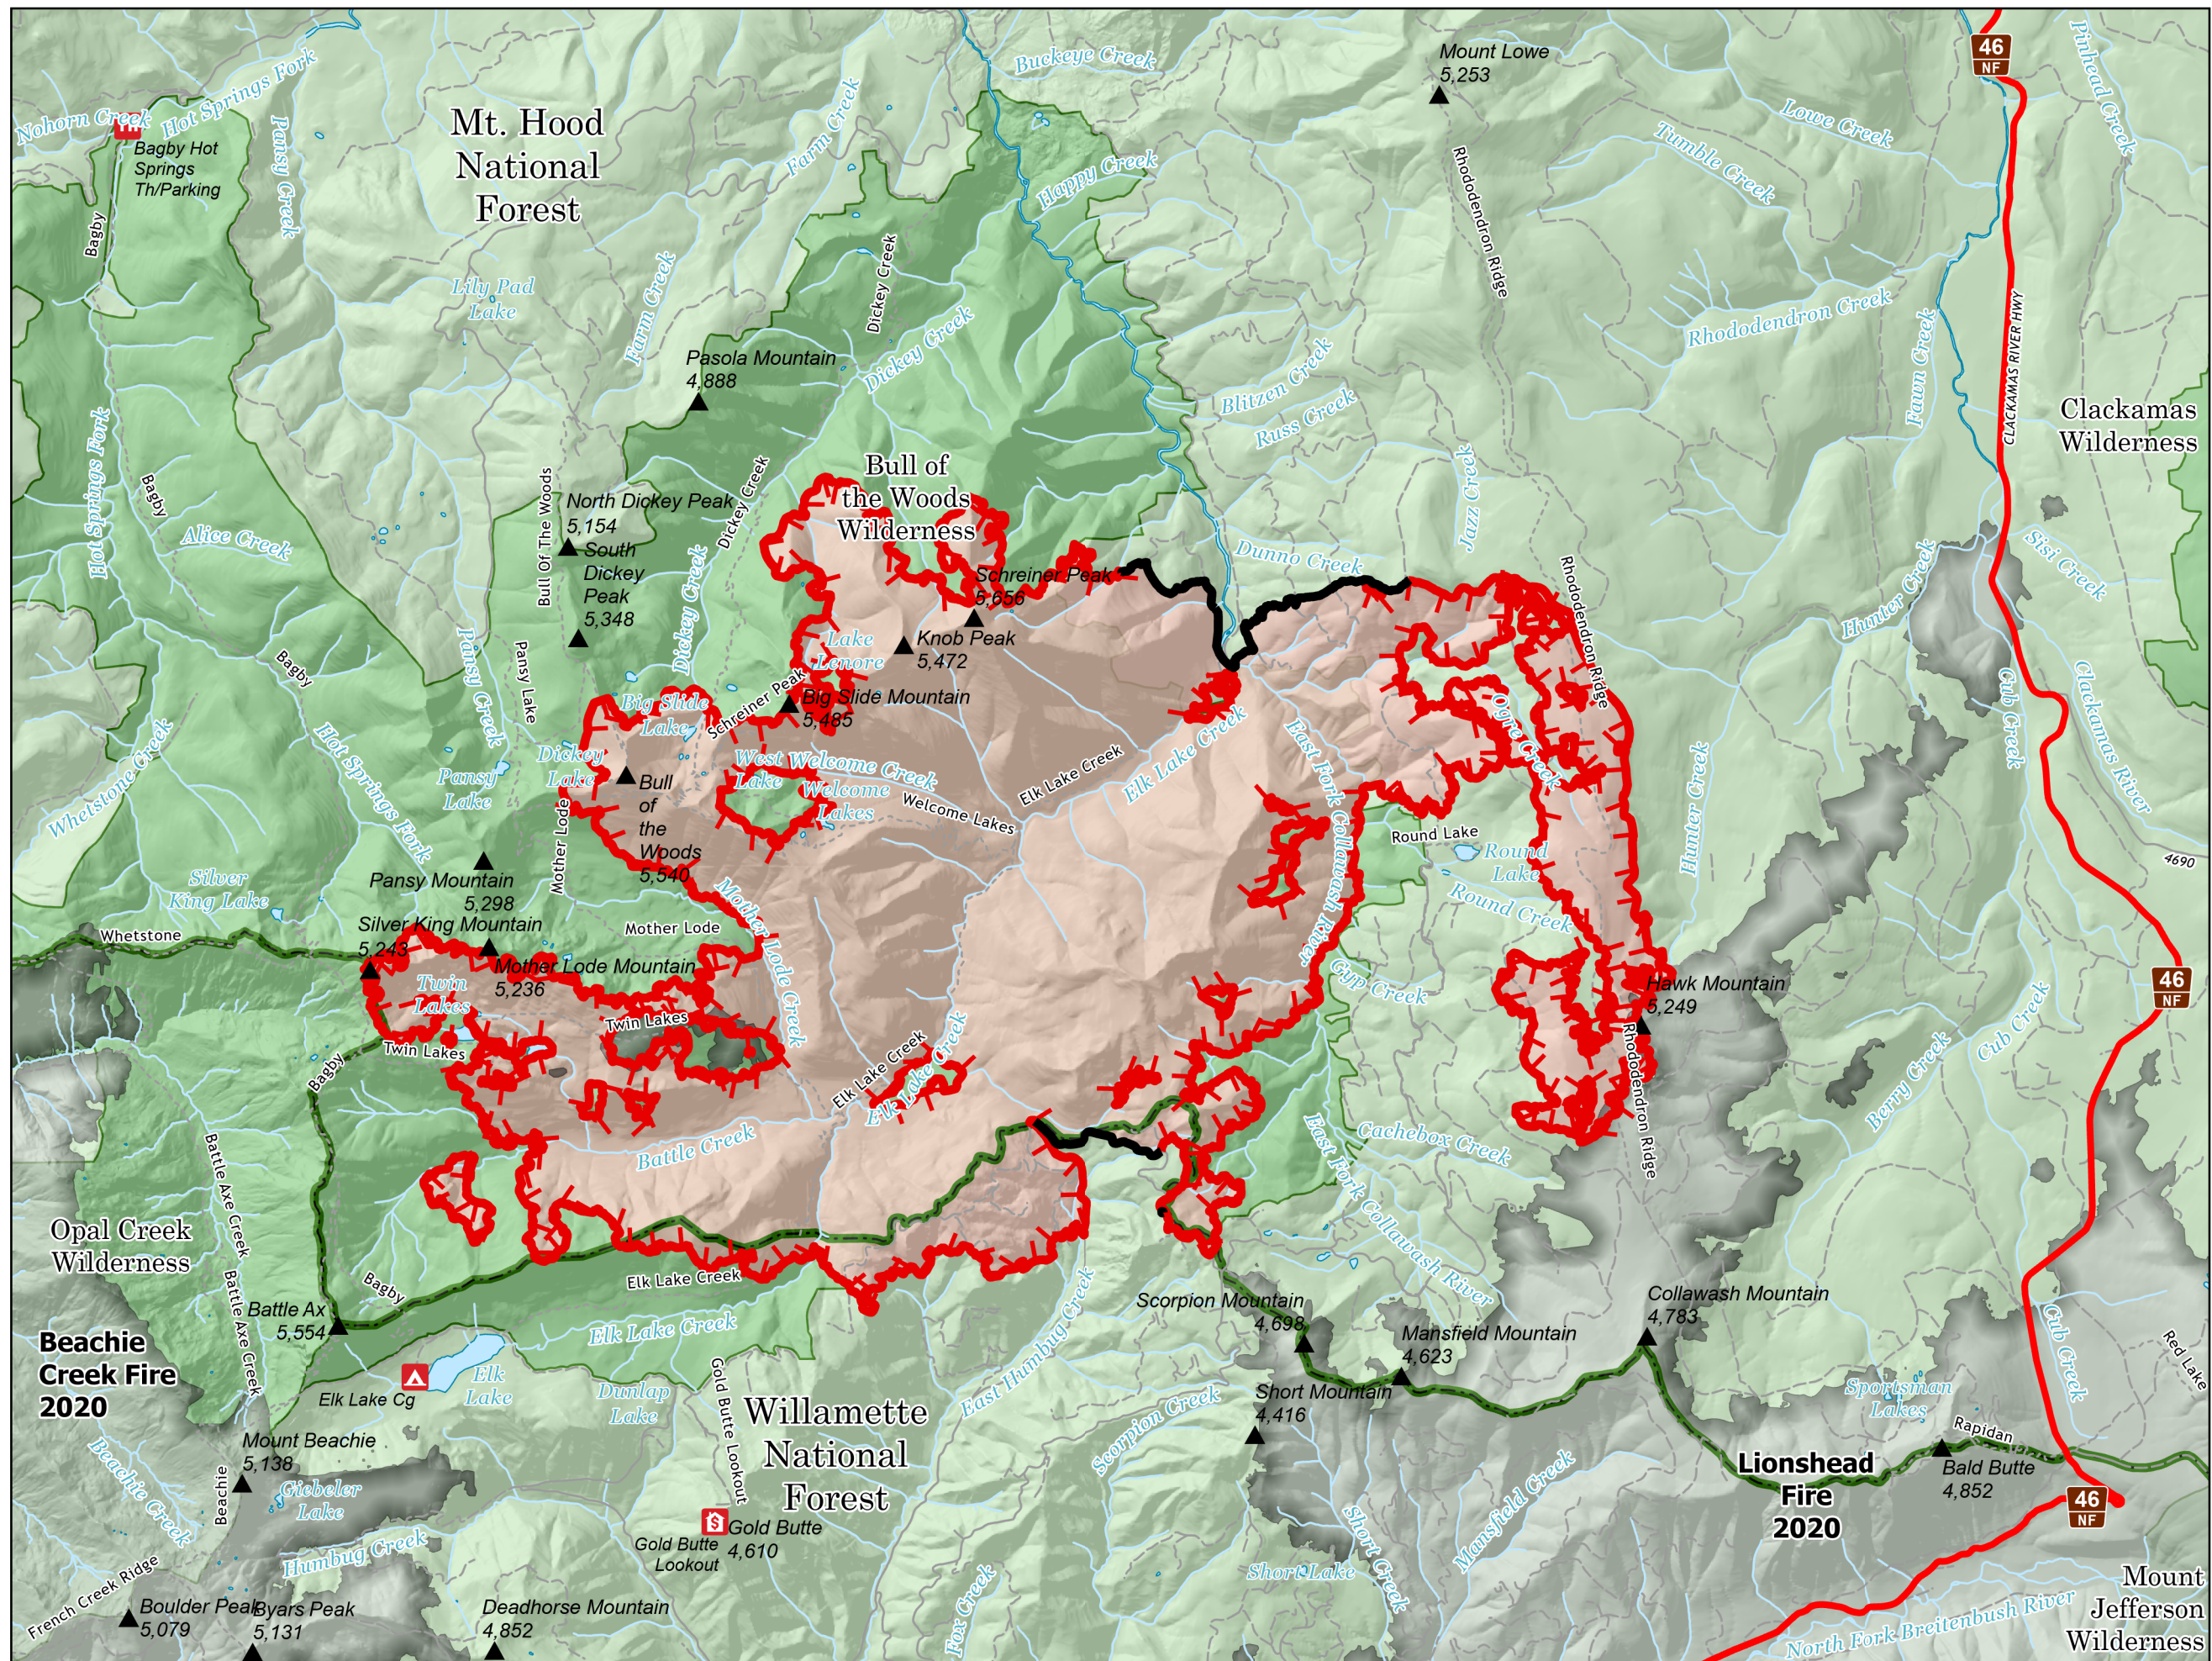

BULL COMPLEX

9/8/2021 DAY
17,962 ACRES
7% CONTAINMENT

- Fire Edge
- Contained Line
- Fire Perimeter
- Campground
- Lookout/Cabin
- Trailhead
- Mountain Peak
- Forest Road 46 Closed
- 2020 Fire
- Wilderness
- National Forest
- USFS Admin Boundary

Miles

NR Team 4
9/8/2021 0543

Acres from IR and GPS

North American 1983 Datum, LatLong Grid