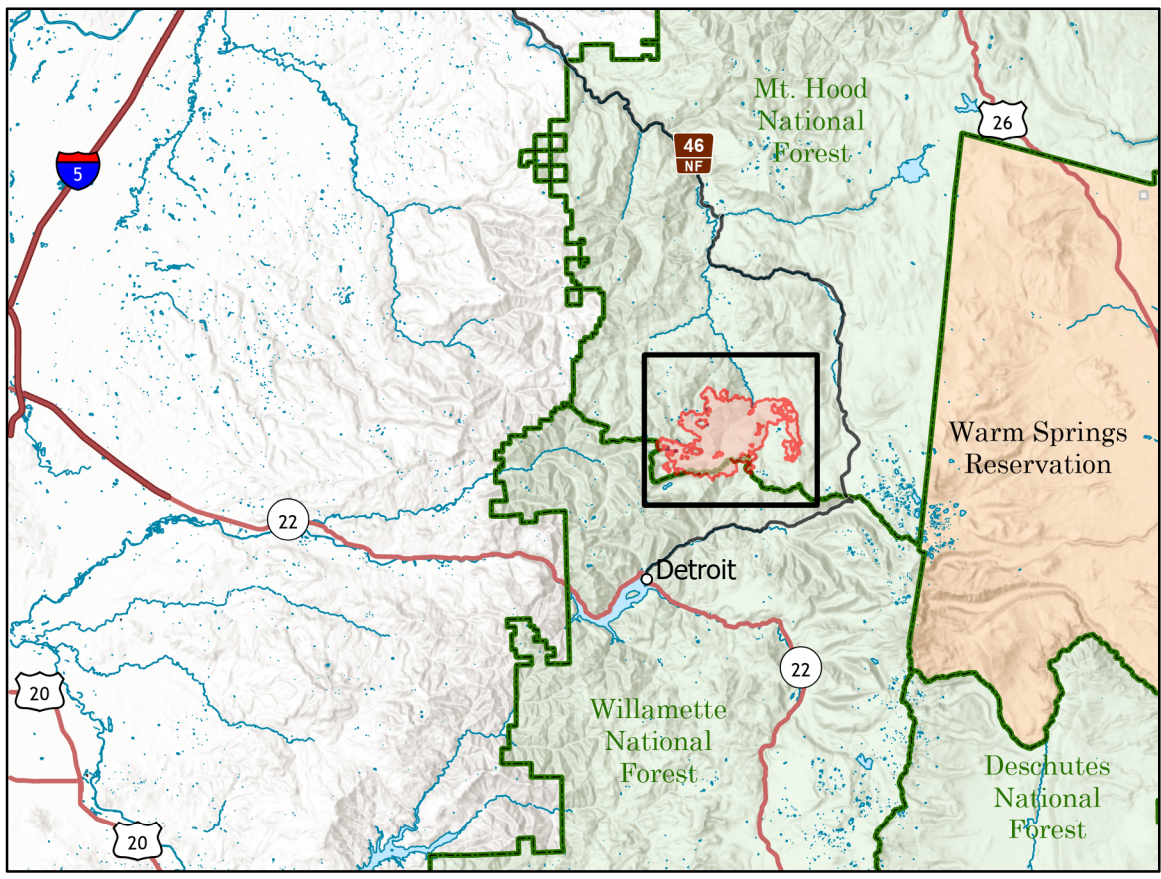

PROGRESSION

BULL COMPLEX
OR-MHF-000753
9/8/2021 DAY

17,962 ACRES AT 9/7/2021 @ 2119

- ⊗ Points of Origin
- Date: Acres; Growth
- Aug 04: 178 ac; 178 ac
- Aug 05: 352 ac; 174 ac
- Aug 06: 445 ac; 93 ac
- Aug 08: 527 ac; 82 ac
- Aug 09: 596 ac; 69 ac
- Aug 10: 660 ac; 64 ac
- Aug 11: 805 ac; 145 ac
- Aug 12: 1156 ac; 351 ac
- Aug 13: 1328 ac; 172 ac
- Aug 14: 2849 ac; 1521 ac
- Aug 15: 3833 ac; 984 ac
- Aug 16: 5124 ac; 1291 ac
- Aug 18: 5764 ac; 640 ac
- Aug 19: 6265 ac; 501 ac
- Aug 21: 6581 ac; 316 ac
- Aug 22: 6659 ac; 78 ac
- Aug 23: 6964 ac; 305 ac
- Aug 24: 7457 ac; 493 ac
- Aug 25: 7767 ac; 310 ac
- Aug 26: 8538 ac; 771 ac
- Aug 27: 8926 ac; 388 ac
- Aug 28: 9397 ac; 471 ac
- Aug 29: 10369 ac; 972 ac
- Aug 30: 10716 ac; 347 ac
- Aug 31: 10972 ac; 256 ac
- Sep 01: 11330 ac; 358 ac
- Sep 02: 13194 ac; 1864 ac
- Sep 03: 14600 ac; 1406 ac
- Sep 04: 15804 ac; 1204 ac
- Sep 05: 16724 ac; 920 ac
- Sep 06: 17201 ac; 477 ac
- Sep 07: 17962 ac; 761 ac

NR Team 4
9/8/2021 0639
Acres from IR and GPS
North American 1983 Datum, LatLong Grid