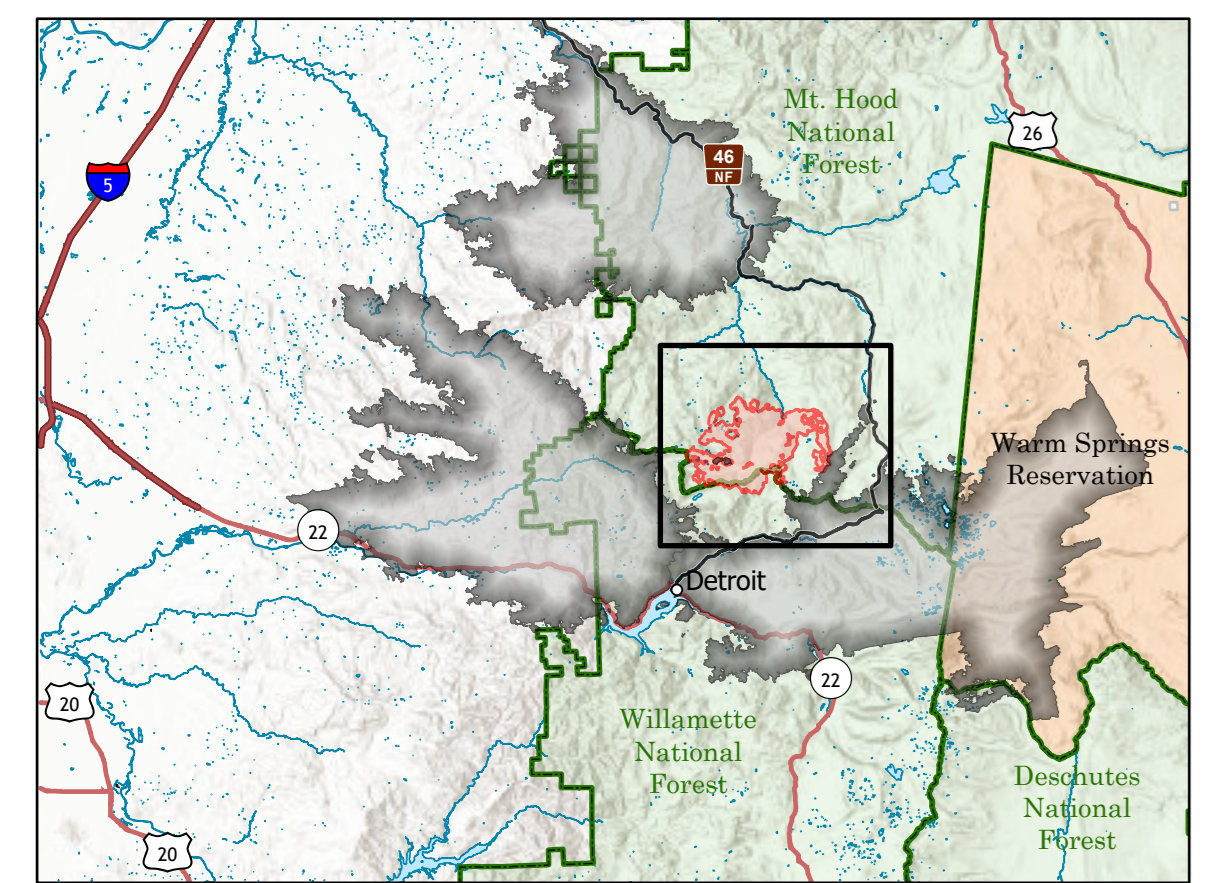

BULL COMPLEX

9/12/2021 DAY
19,349 ACRES
14% CONTAINMENT

- Fire Edge
- Contained Line
- Fire Perimeter
- Campground
- Group Campground
- Lookout/Cabin
- Trailhead
- Mountain Peak
- Forest Road 46 Closed
- High Clearance Forest Roads
- Forest Roads
- 2020 Fire
- National Forest
- Wilderness
- USFS Admin Boundary

This section contains the logos for the Northern Rockies Incident Management Team and the Forest Service. Below the logos is a north arrow and a scale bar indicating distances in miles (0, 0.5, 1, 2). At the bottom, there is a text box with the following information: NR Team 4, 9/12/2021 0406, Acres from IR, and North American 1983 Datum, Lat/Long Grid.

Beachie Creek Fire 2020

Lionshead Fire 2020

Breitenbush Mountain 4,826