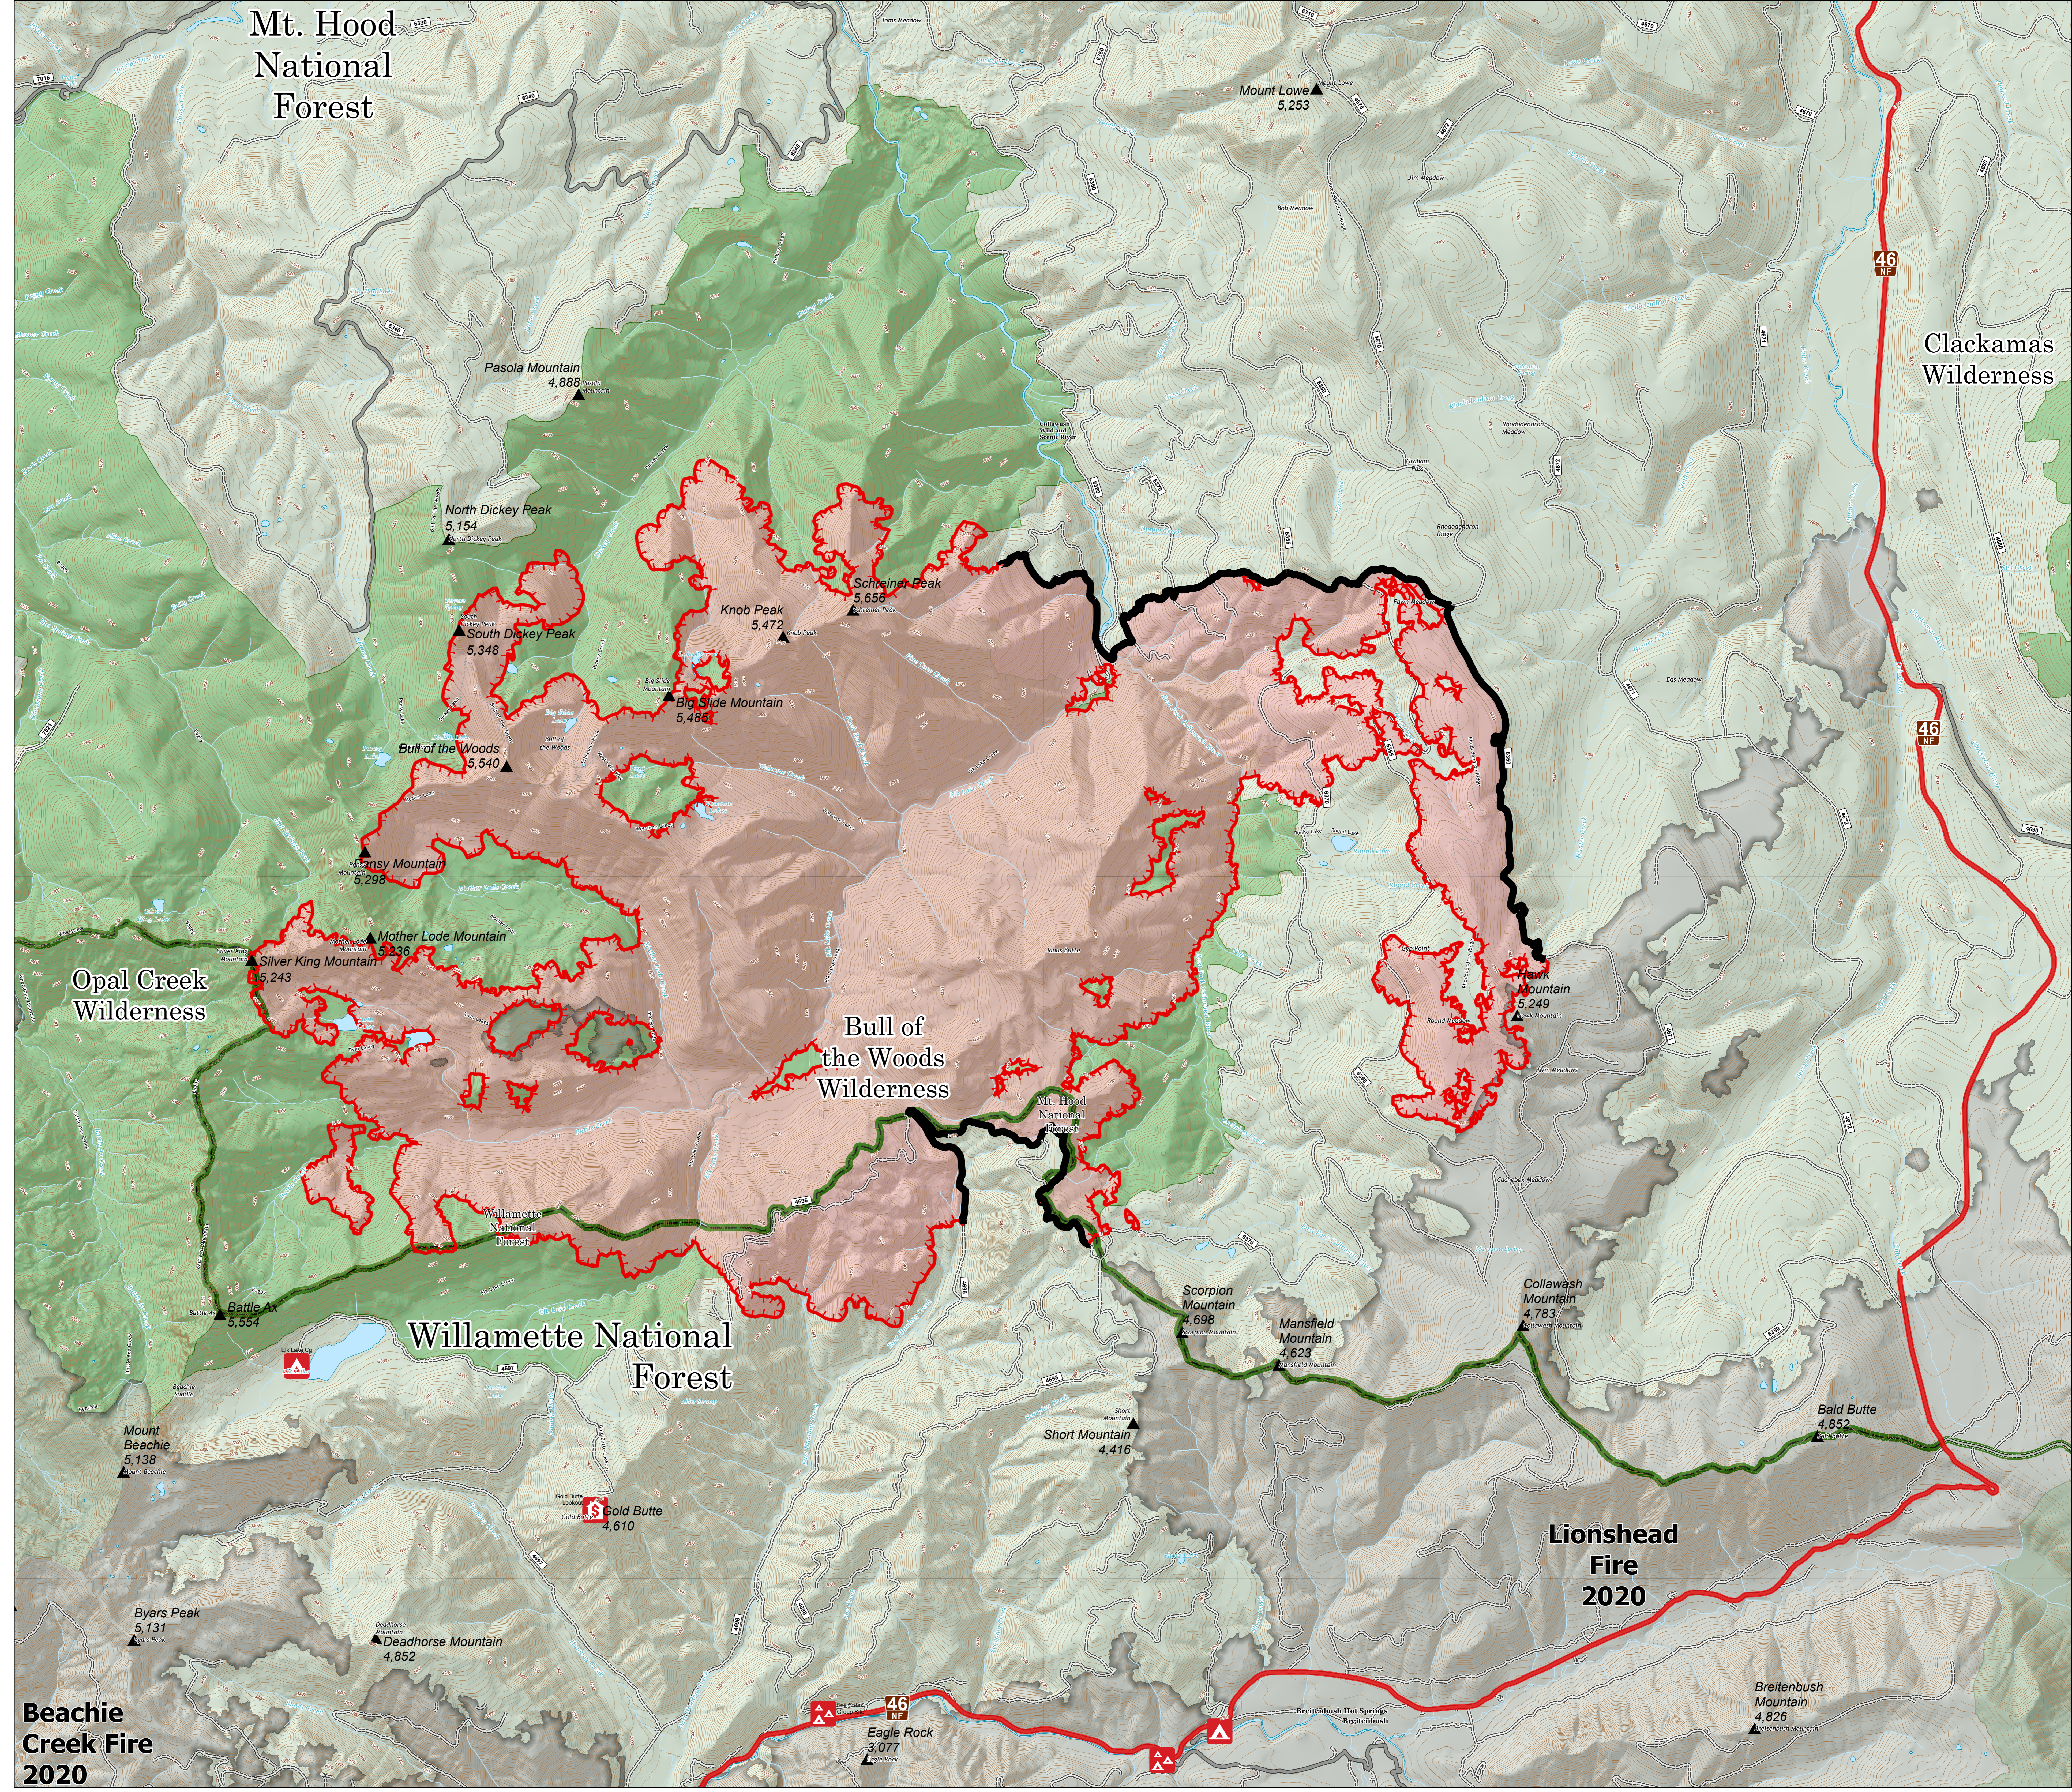

BULL COMPLEX

9/12/2021 DAY
19,349 ACRES
14% CONTAINMENT

- Fire Edge
- Contained Line
- Fire Perimeter
- Campground
- Group Campground
- Lookout/Cabin
- Trailhead
- Mountain Peak
- Forest Road 46 Closed
- High Clearance Forest Roads
- Forest Roads
- 2020 Fire
- National Forest
- Wilderness
- USFS Admin Boundary

This section contains the logos for the Northern Rockies Incident Management Team and the Forest Service. Below the logos is a north arrow and a scale bar indicating distances in miles (0, 0.5, 1, 2). At the bottom, there is a text box with the following information: NR Team 4, 9/12/2021 0406, Acres from IR, and North American 1983 Datum, Lat/Long Grid.

Beachie Creek Fire 2020

Lionshead Fire 2020

Breitenbush Mountain 4,826