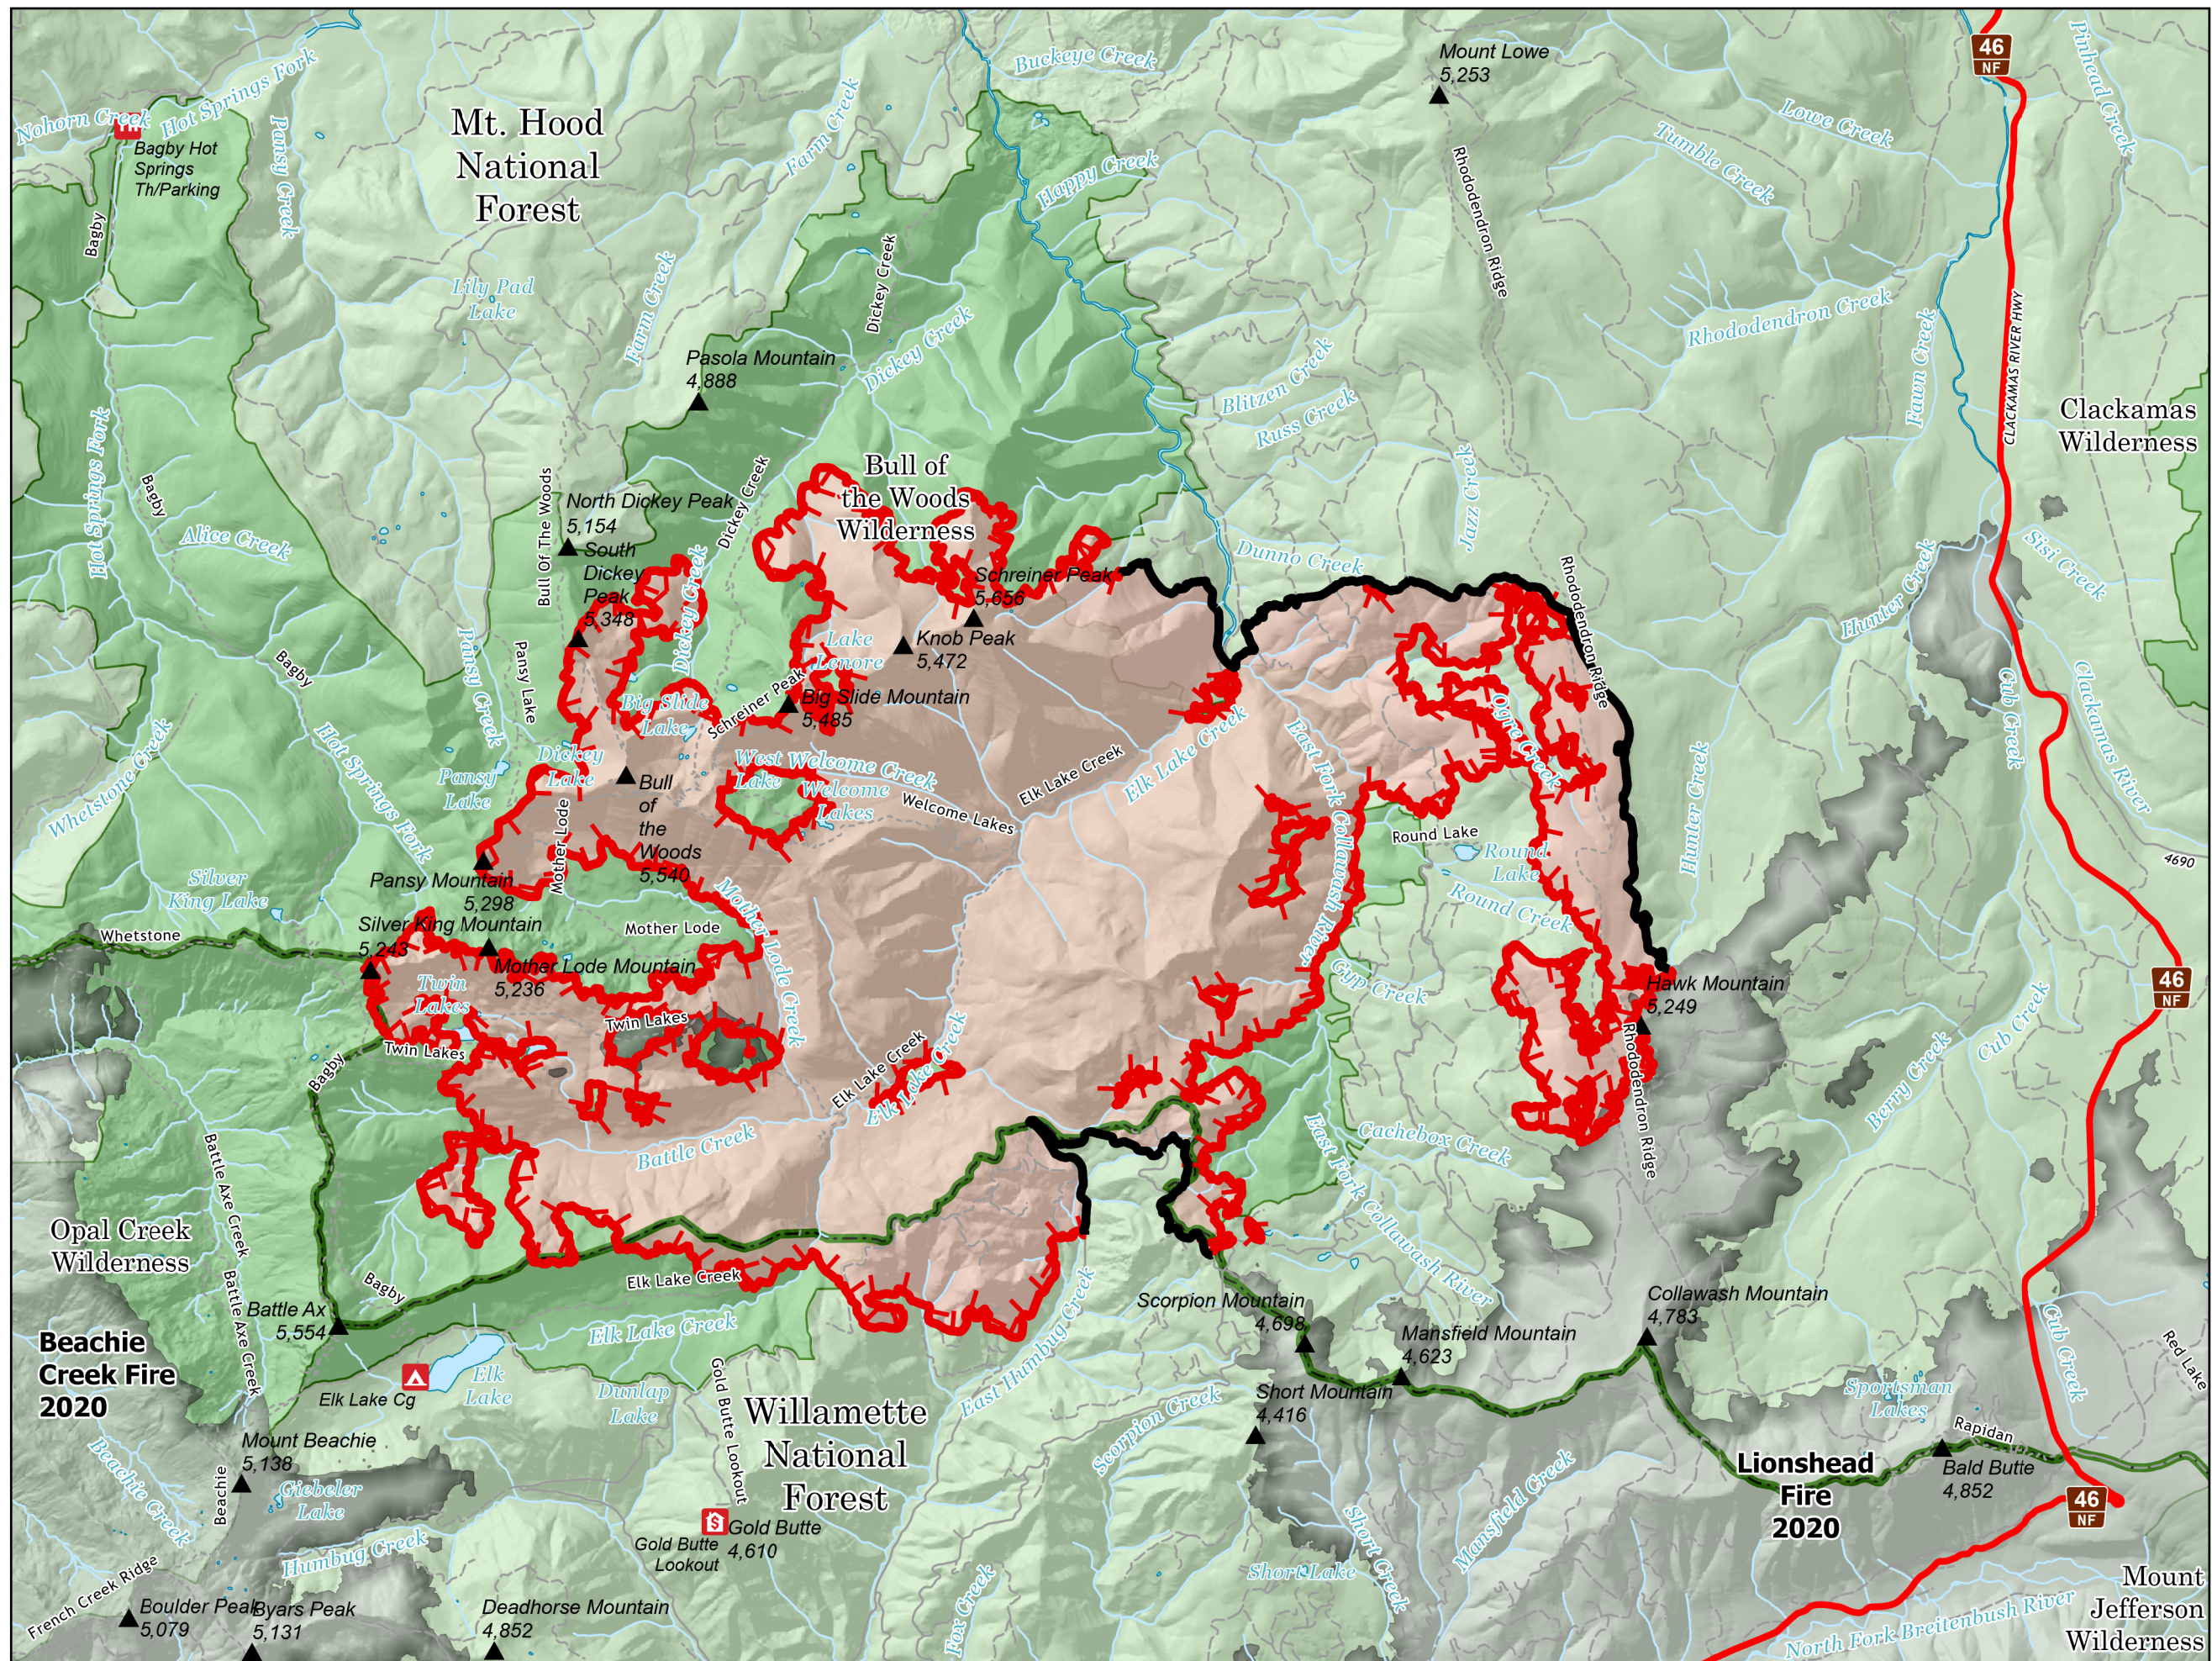

BULL COMPLEX

9/12/2021 DAY
19,349 ACRES
14% CONTAINMENT

-  Fire Edge
-  Contained Line
-  Fire Perimeter
-  Campground
-  Lookout/Cabin
-  Trailhead
-  Mountain Peak
-  Forest Road 46 Closed
-  2020 Fire
-  Wilderness
-  National Forest
-  USFS Admin Boundary

Miles

NR Team 4
9/12/2021 0420
Acres from IR

North American 1983 Datum, LatLong Grid