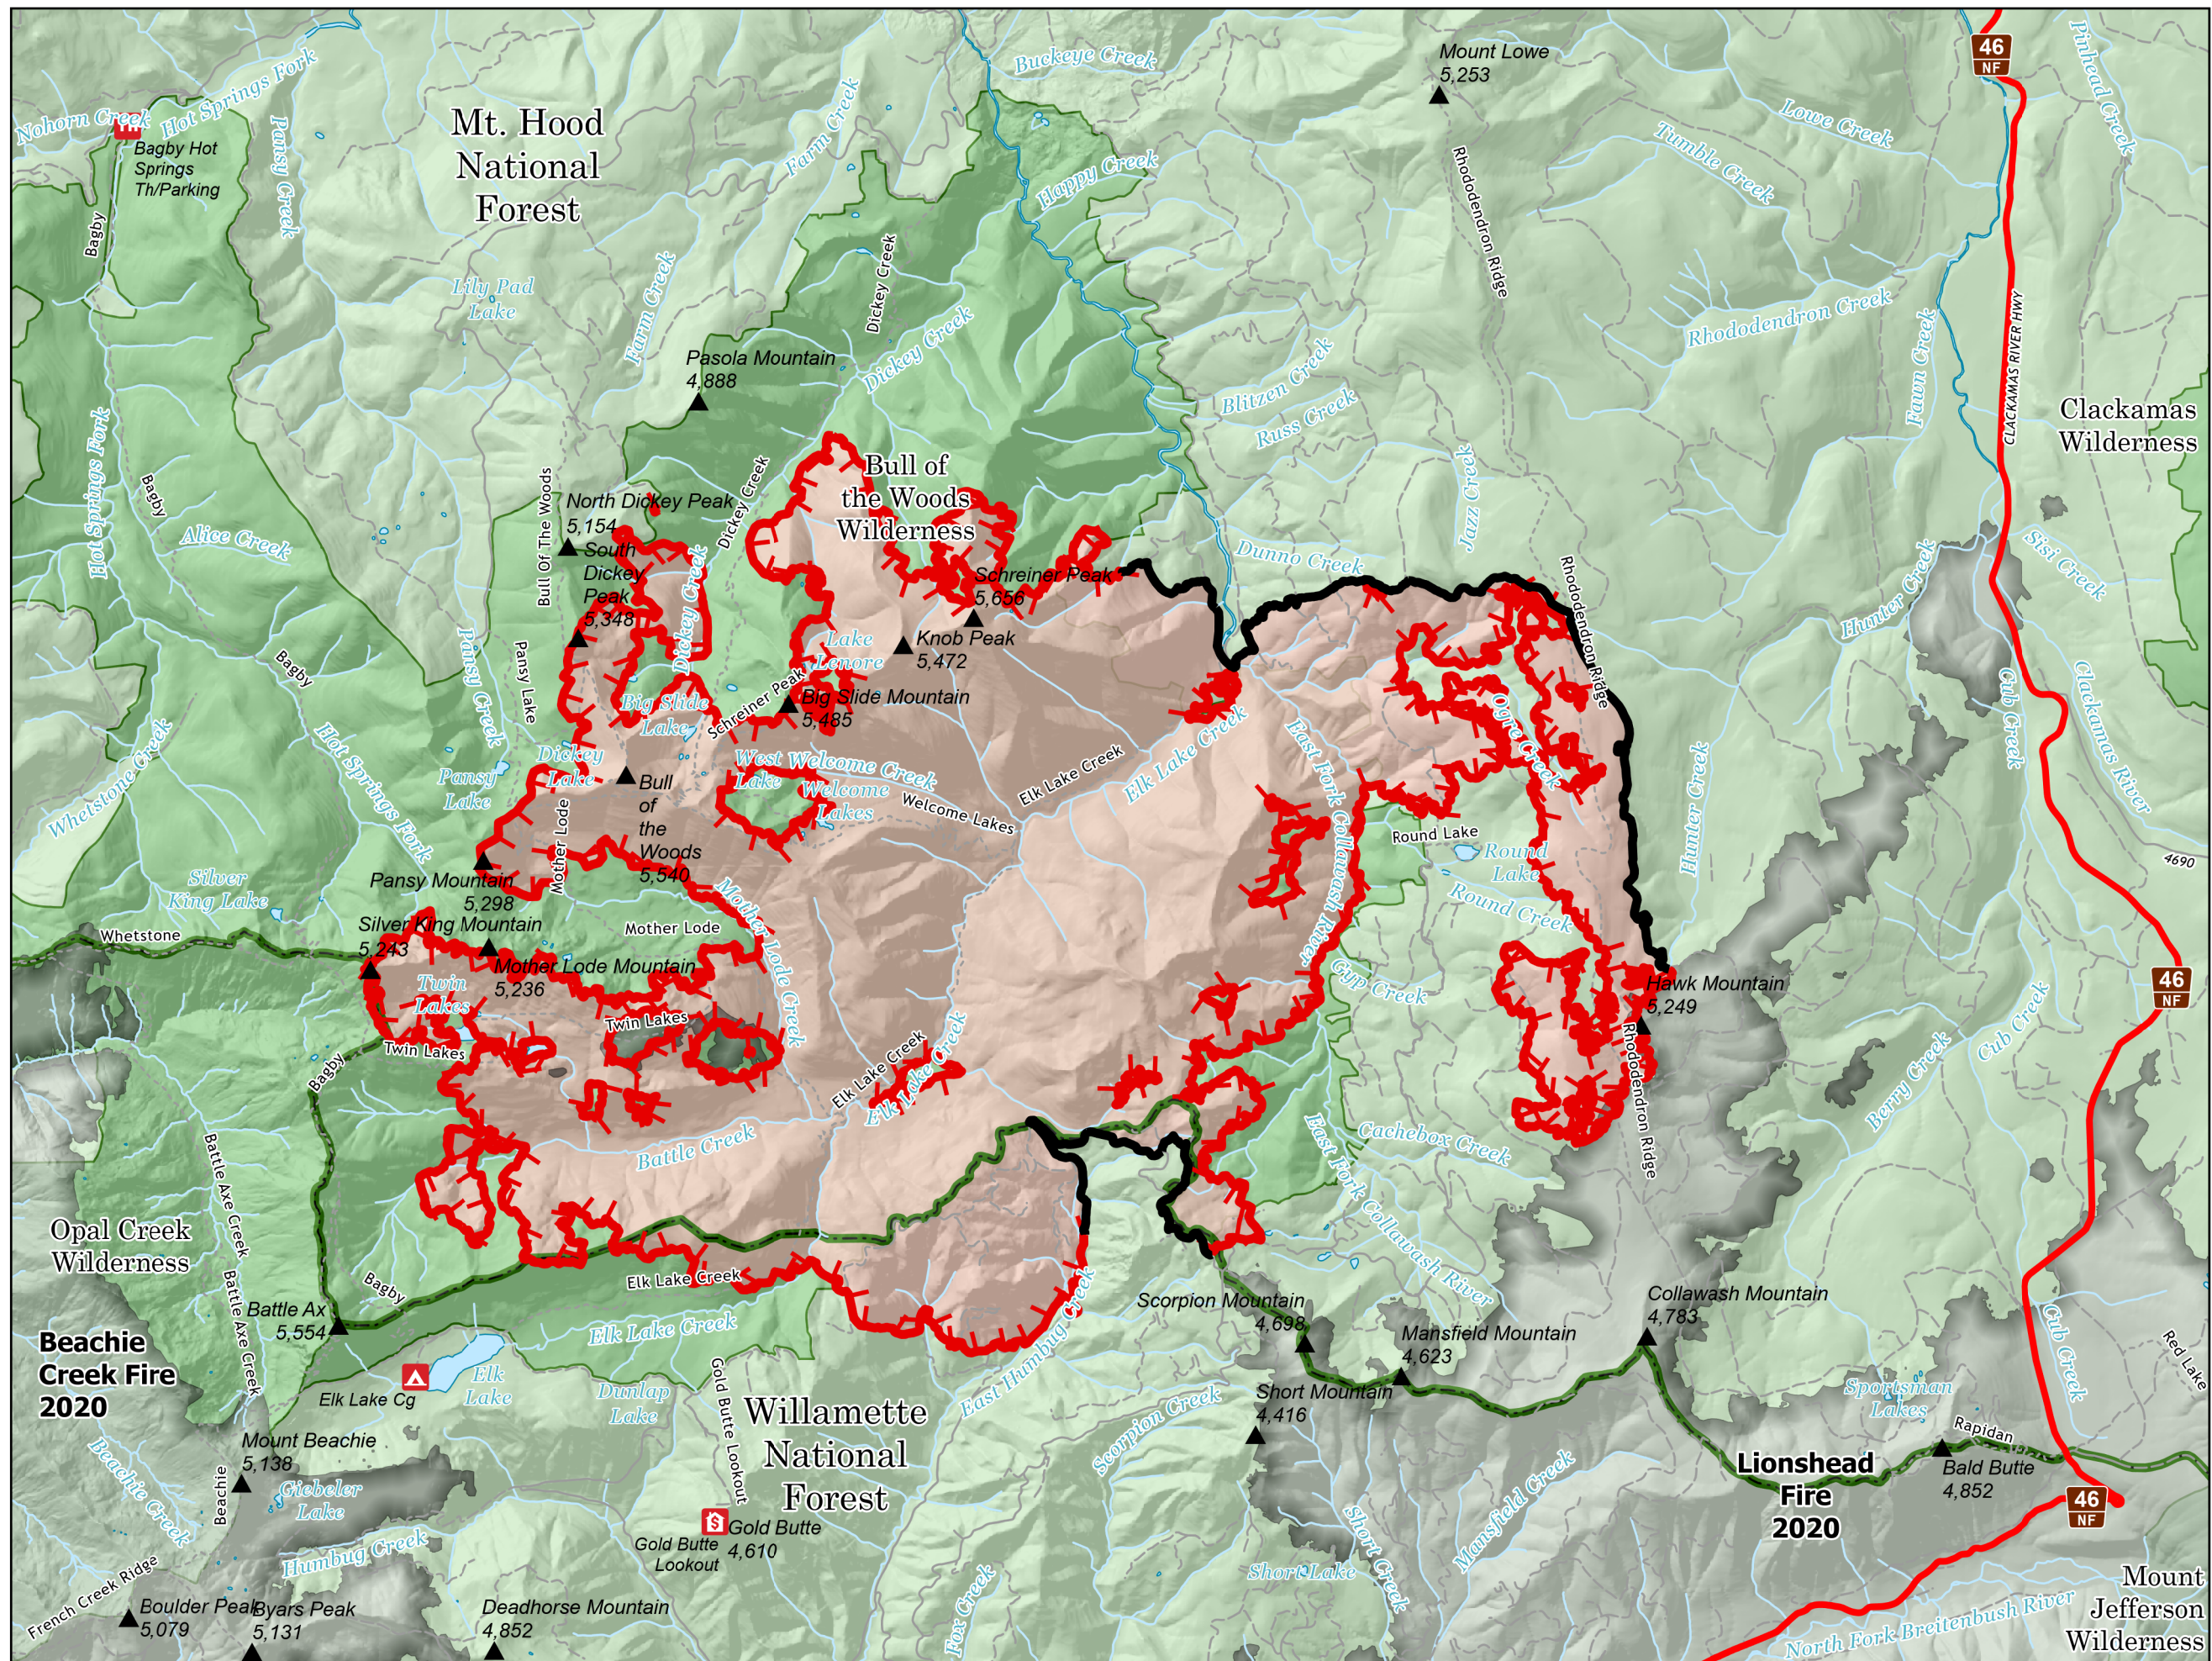

BULL COMPLEX

9/13/2021 DAY
19,950 ACRES
14% CONTAINMENT

-  Fire Edge
-  Contained Line
-  Fire Perimeter
-  Campground
-  Lookout/Cabin
-  Trailhead
-  Mountain Peak
-  Forest Road 46 Closed
-  2020 Fire
-  Wilderness
-  National Forest
-  USFS Admin Boundary

NR Team 4
9/13/2021 0428
Acres from IR
North American 1983 Datum, LatLong Grid