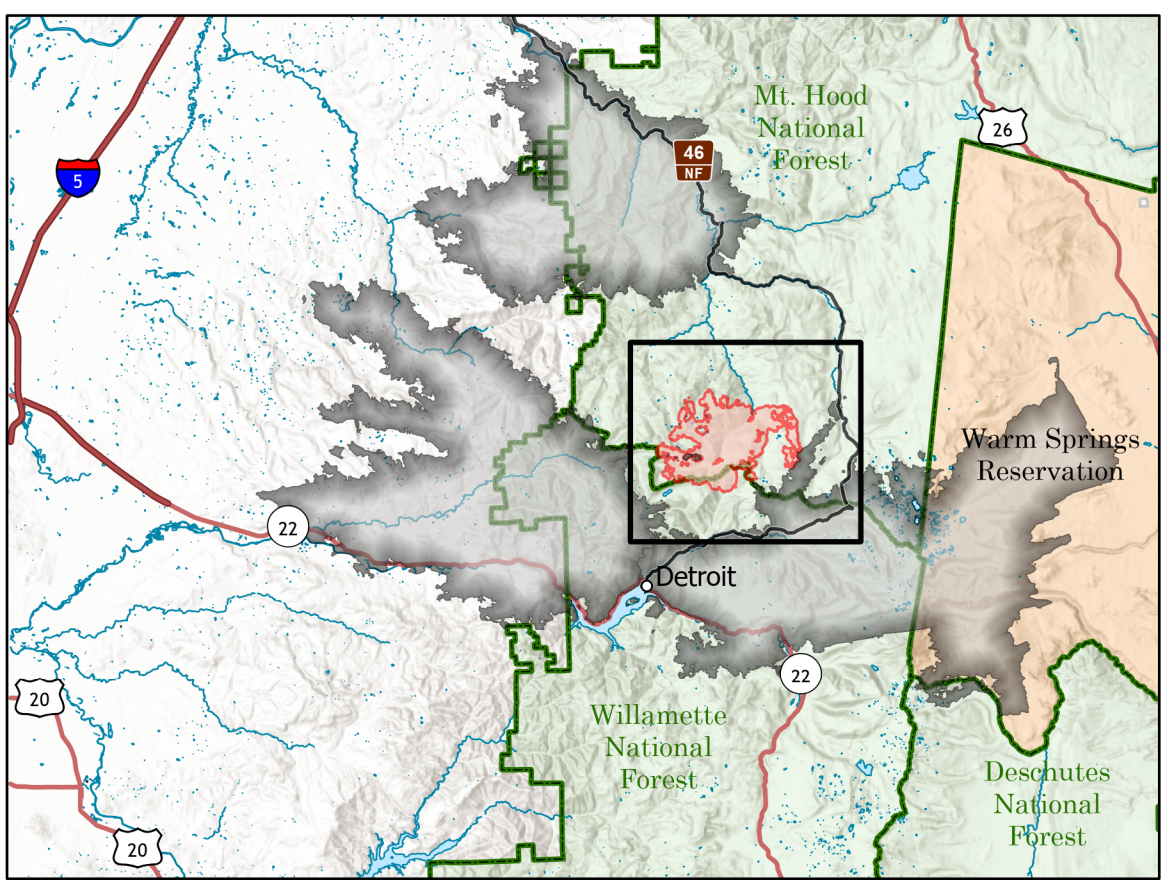

BULL COMPLEX

9/13/2021 DAY
19,950 ACRES
14% CONTAINMENT

- Fire Edge
- Contained Line
- Fire Perimeter
- Campground
- Group Campground
- Lookout/Cabin
- Trailhead
- Mountain Peak
- Forest Road 46 Closed
- High Clearance Forest Roads
- Forest Roads
- 2020 Fire
- National Forest
- Wilderness
- USFS Admin Boundary

NR Team 4
9/13/2021 0418
Acres from IR
North American 1983 Datum, LatLong Grid