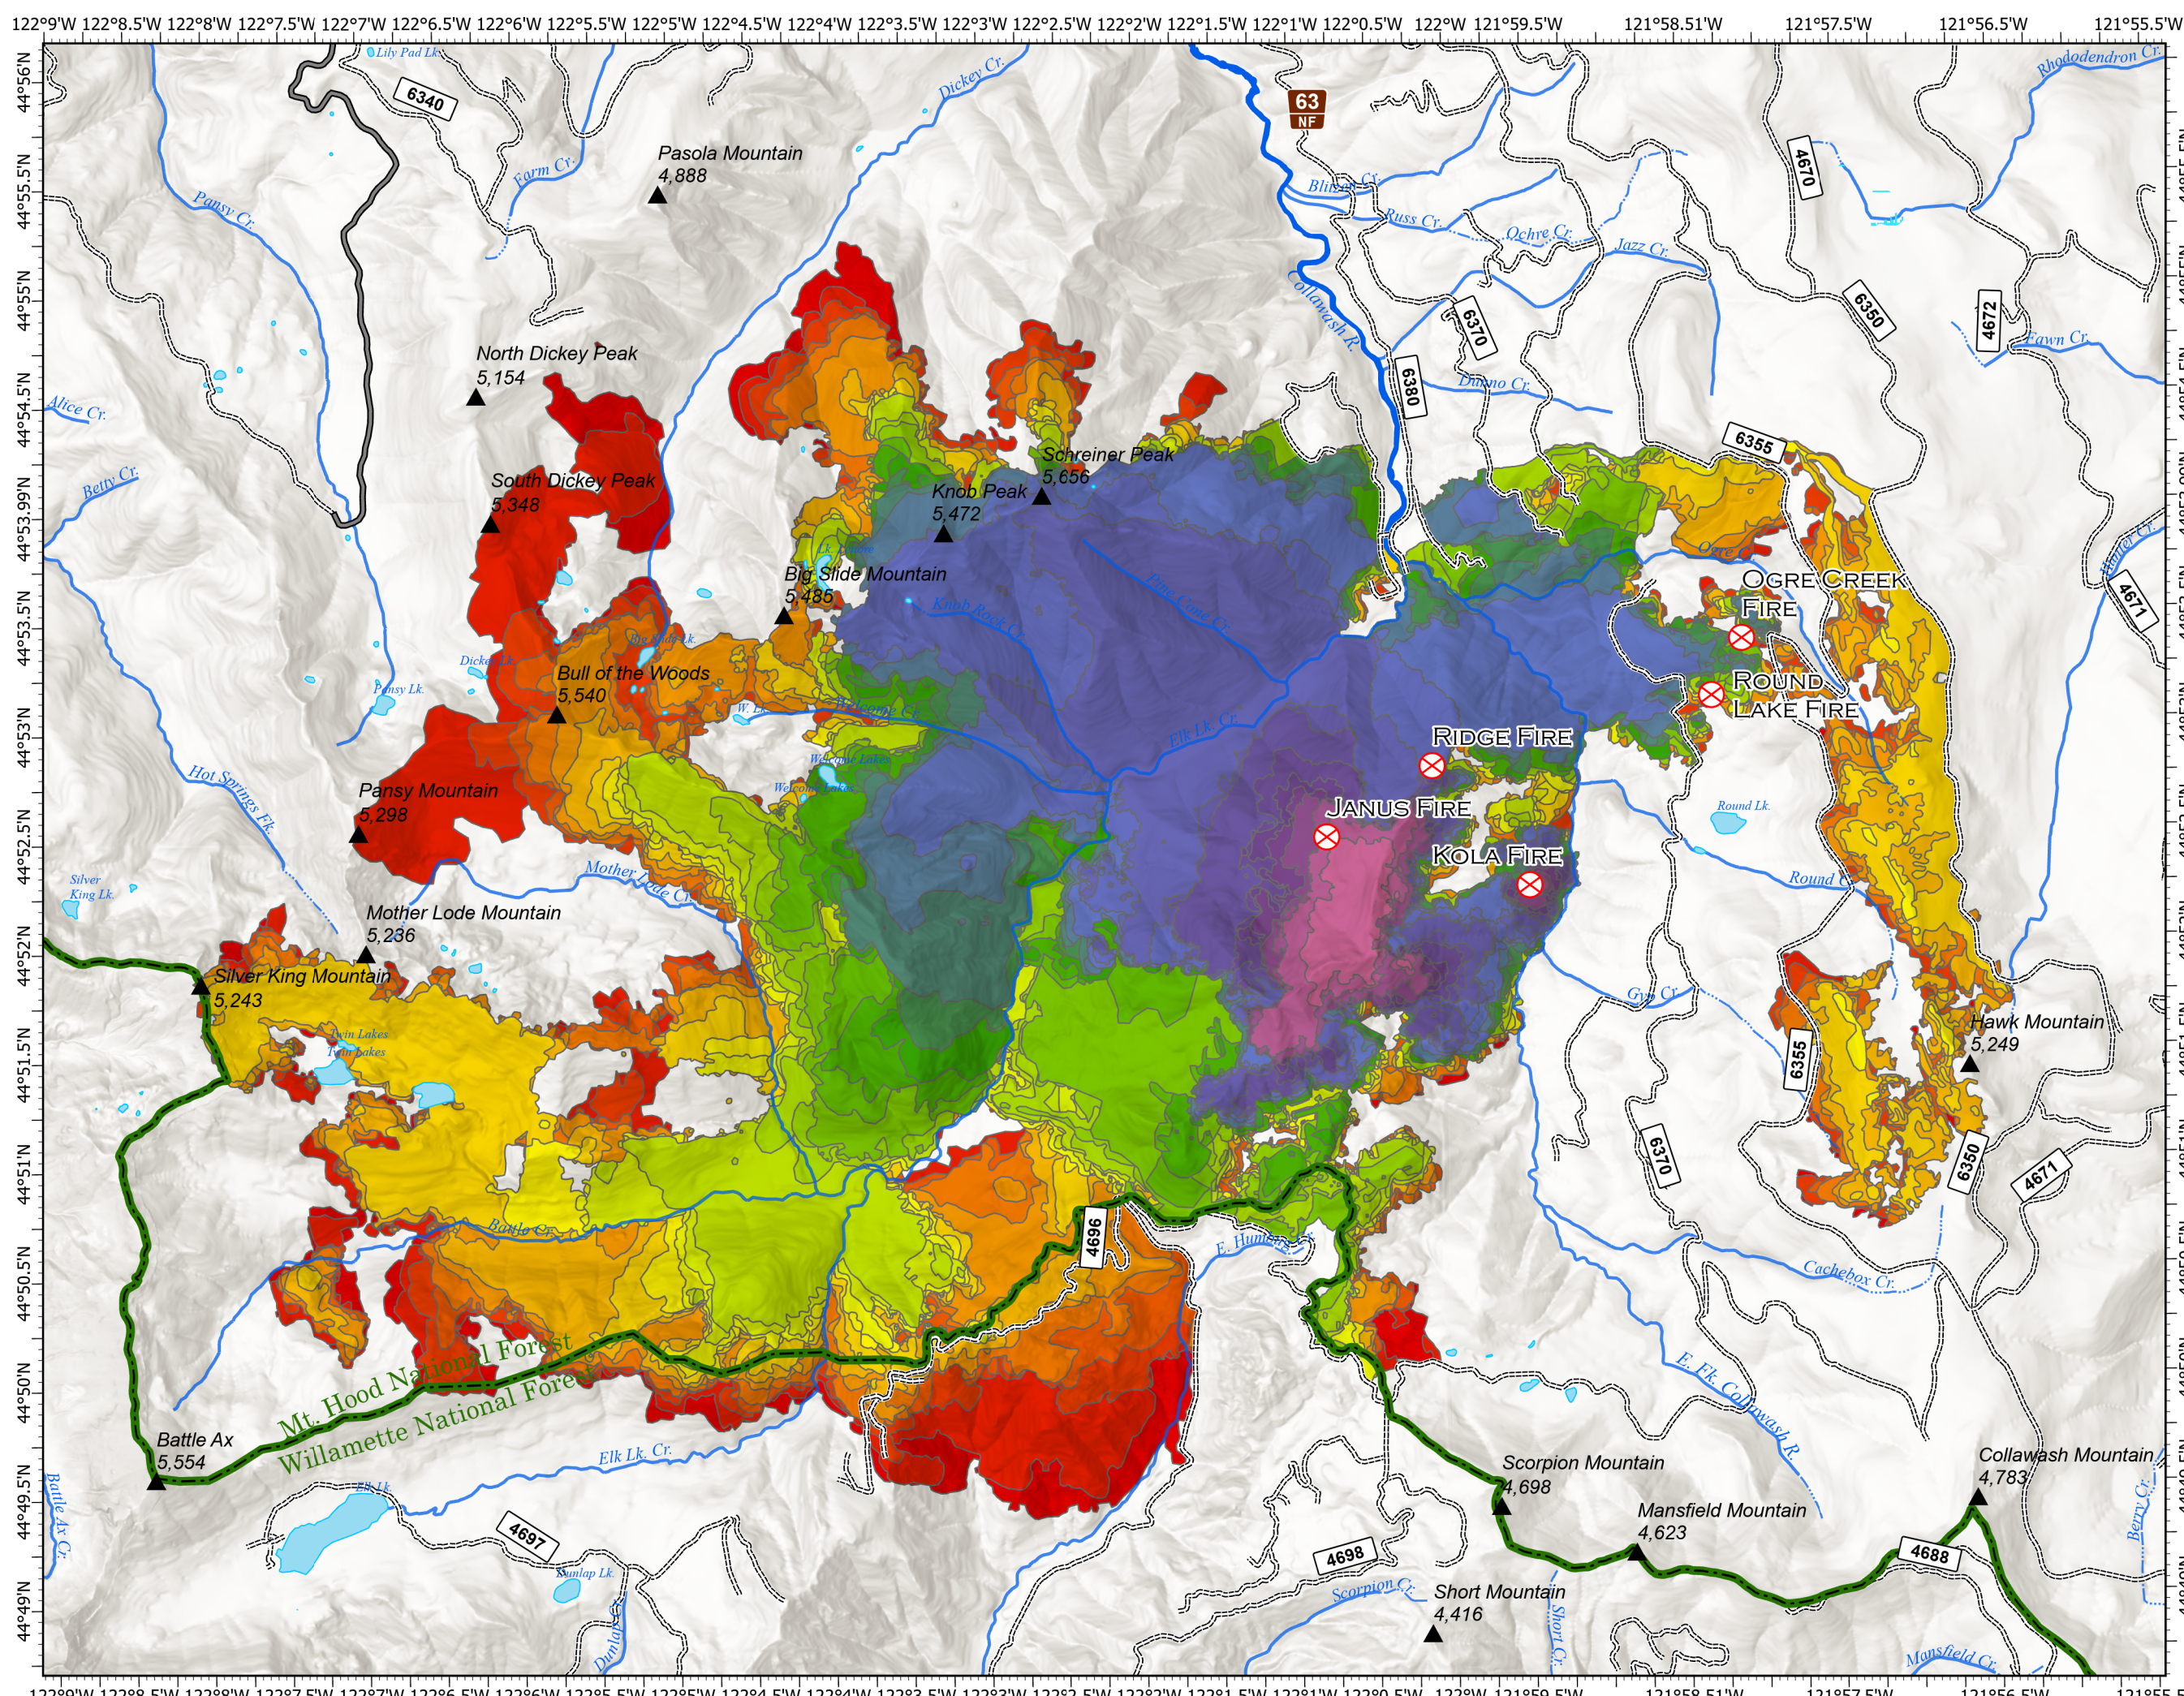

PROGRESSION

BULL COMPLEX
OR-MHF-000753
9/13/2021 DAY
19,950 ACRES AT
9/12/2021 @ 2336

⊗ Points of Origin

Date: Acres; Growth

Aug 04: 178 ac; 178 ac	Aug 23: 6964 ac; 305 ac
Aug 05: 352 ac; 174 ac	Aug 24: 7457 ac; 493 ac
Aug 06: 445 ac; 93 ac	Aug 25: 7767 ac; 310 ac
Aug 08: 527 ac; 82 ac	Aug 26: 8538 ac; 771 ac
Aug 09: 596 ac; 69 ac	Aug 27: 8926 ac; 388 ac
Aug 10: 660 ac; 64 ac	Aug 28: 9397 ac; 471 ac
Aug 11: 805 ac; 145 ac	Aug 29: 10369 ac; 972 ac
Aug 12: 1156 ac; 351 ac	Aug 30: 10716 ac; 347 ac
Aug 13: 1328 ac; 172 ac	Aug 31: 10972 ac; 256 ac
Aug 14: 2849 ac; 1521 ac	Sep 01: 11330 ac; 358 ac
Aug 15: 3833 ac; 984 ac	Sep 02: 13194 ac; 1864 ac
Aug 16: 5124 ac; 1291 ac	Sep 03: 14600 ac; 1406 ac
Aug 18: 5764 ac; 640 ac	Sep 04: 15804 ac; 1204 ac
Aug 19: 6265 ac; 501 ac	Sep 05: 16724 ac; 920 ac
Aug 21: 6581 ac; 316 ac	Sep 06: 17201 ac; 477 ac
Aug 22: 6659 ac; 78 ac	Sep 07: 17962 ac; 761 ac
	Sep 08: 19349 ac; 1387 ac
	Sep 12: 19950 ac; 601 ac

0 0.5 1 1.5
Miles

NR Team 4
9/13/2021 0529
Acres from IR
North American 1983 Datum, LatLong Grid