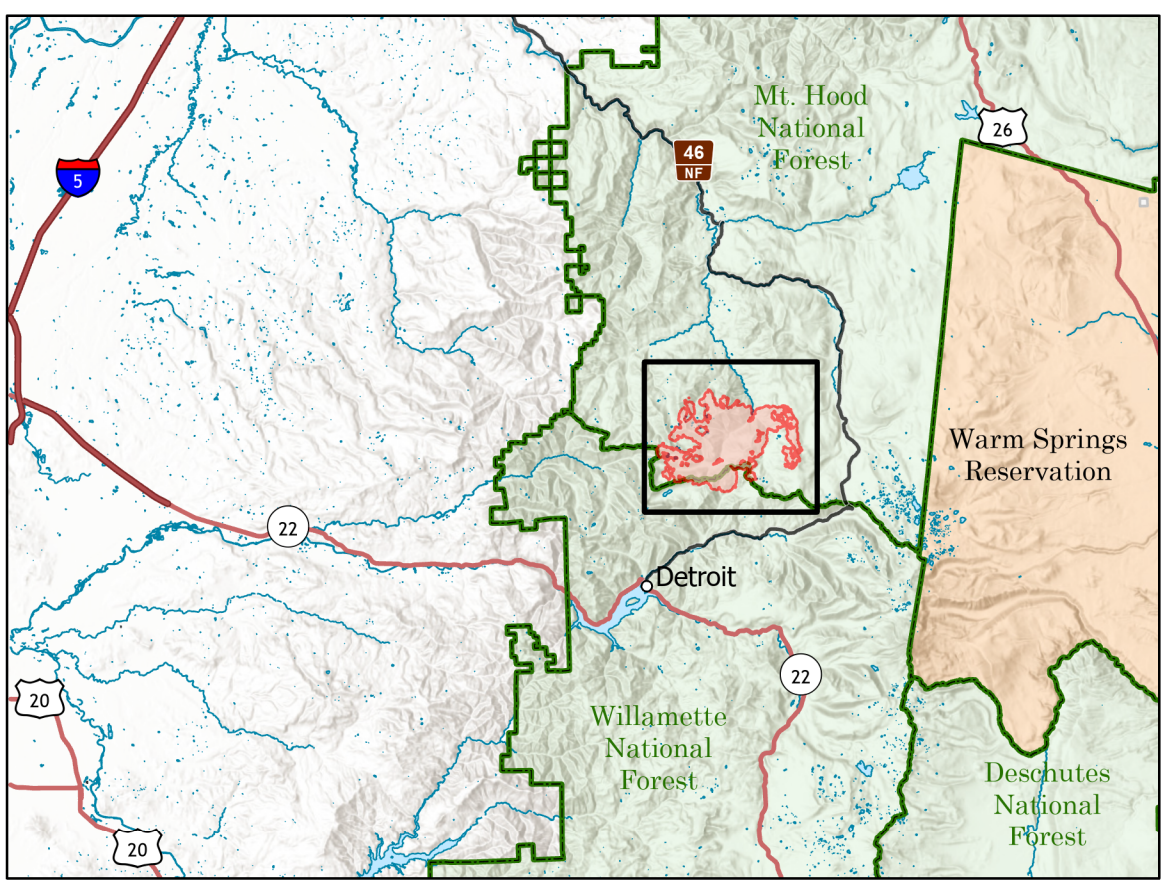

PROGRESSION

BULL COMPLEX
OR-MHF-000753
9/13/2021 DAY

19,950 ACRES AT 9/12/2021 @ 2336

⊗ Points of Origin

Date: Acres; Growth

- Aug 04: 178 ac; 178 ac
- Aug 05: 352 ac; 174 ac
- Aug 06: 445 ac; 93 ac
- Aug 08: 527 ac; 82 ac
- Aug 09: 596 ac; 69 ac
- Aug 10: 660 ac; 64 ac
- Aug 11: 805 ac; 145 ac
- Aug 12: 1156 ac; 351 ac
- Aug 13: 1328 ac; 172 ac
- Aug 14: 2849 ac; 1521 ac
- Aug 15: 3833 ac; 984 ac
- Aug 16: 5124 ac; 1291 ac
- Aug 18: 5764 ac; 640 ac
- Aug 19: 6265 ac; 501 ac
- Aug 21: 6581 ac; 316 ac
- Aug 22: 6659 ac; 78 ac
- Aug 23: 6964 ac; 305 ac
- Aug 24: 7457 ac; 493 ac
- Aug 25: 7767 ac; 310 ac
- Aug 26: 8538 ac; 771 ac
- Aug 27: 8926 ac; 388 ac
- Aug 28: 9397 ac; 471 ac
- Aug 29: 10369 ac; 972 ac
- Aug 30: 10716 ac; 347 ac
- Aug 31: 10972 ac; 256 ac
- Sep 01: 11330 ac; 358 ac
- Sep 02: 13194 ac; 1864 ac
- Sep 03: 14600 ac; 1406 ac
- Sep 04: 15804 ac; 1204 ac
- Sep 05: 16724 ac; 920 ac
- Sep 06: 17201 ac; 477 ac
- Sep 07: 17962 ac; 761 ac
- Sep 08: 19349 ac; 1387 ac
- Sep 12: 19950 ac; 601 ac

NR Team 4
9/13/2021 0521
Acres from IR
North American 1983 Datum, LatLong Grid