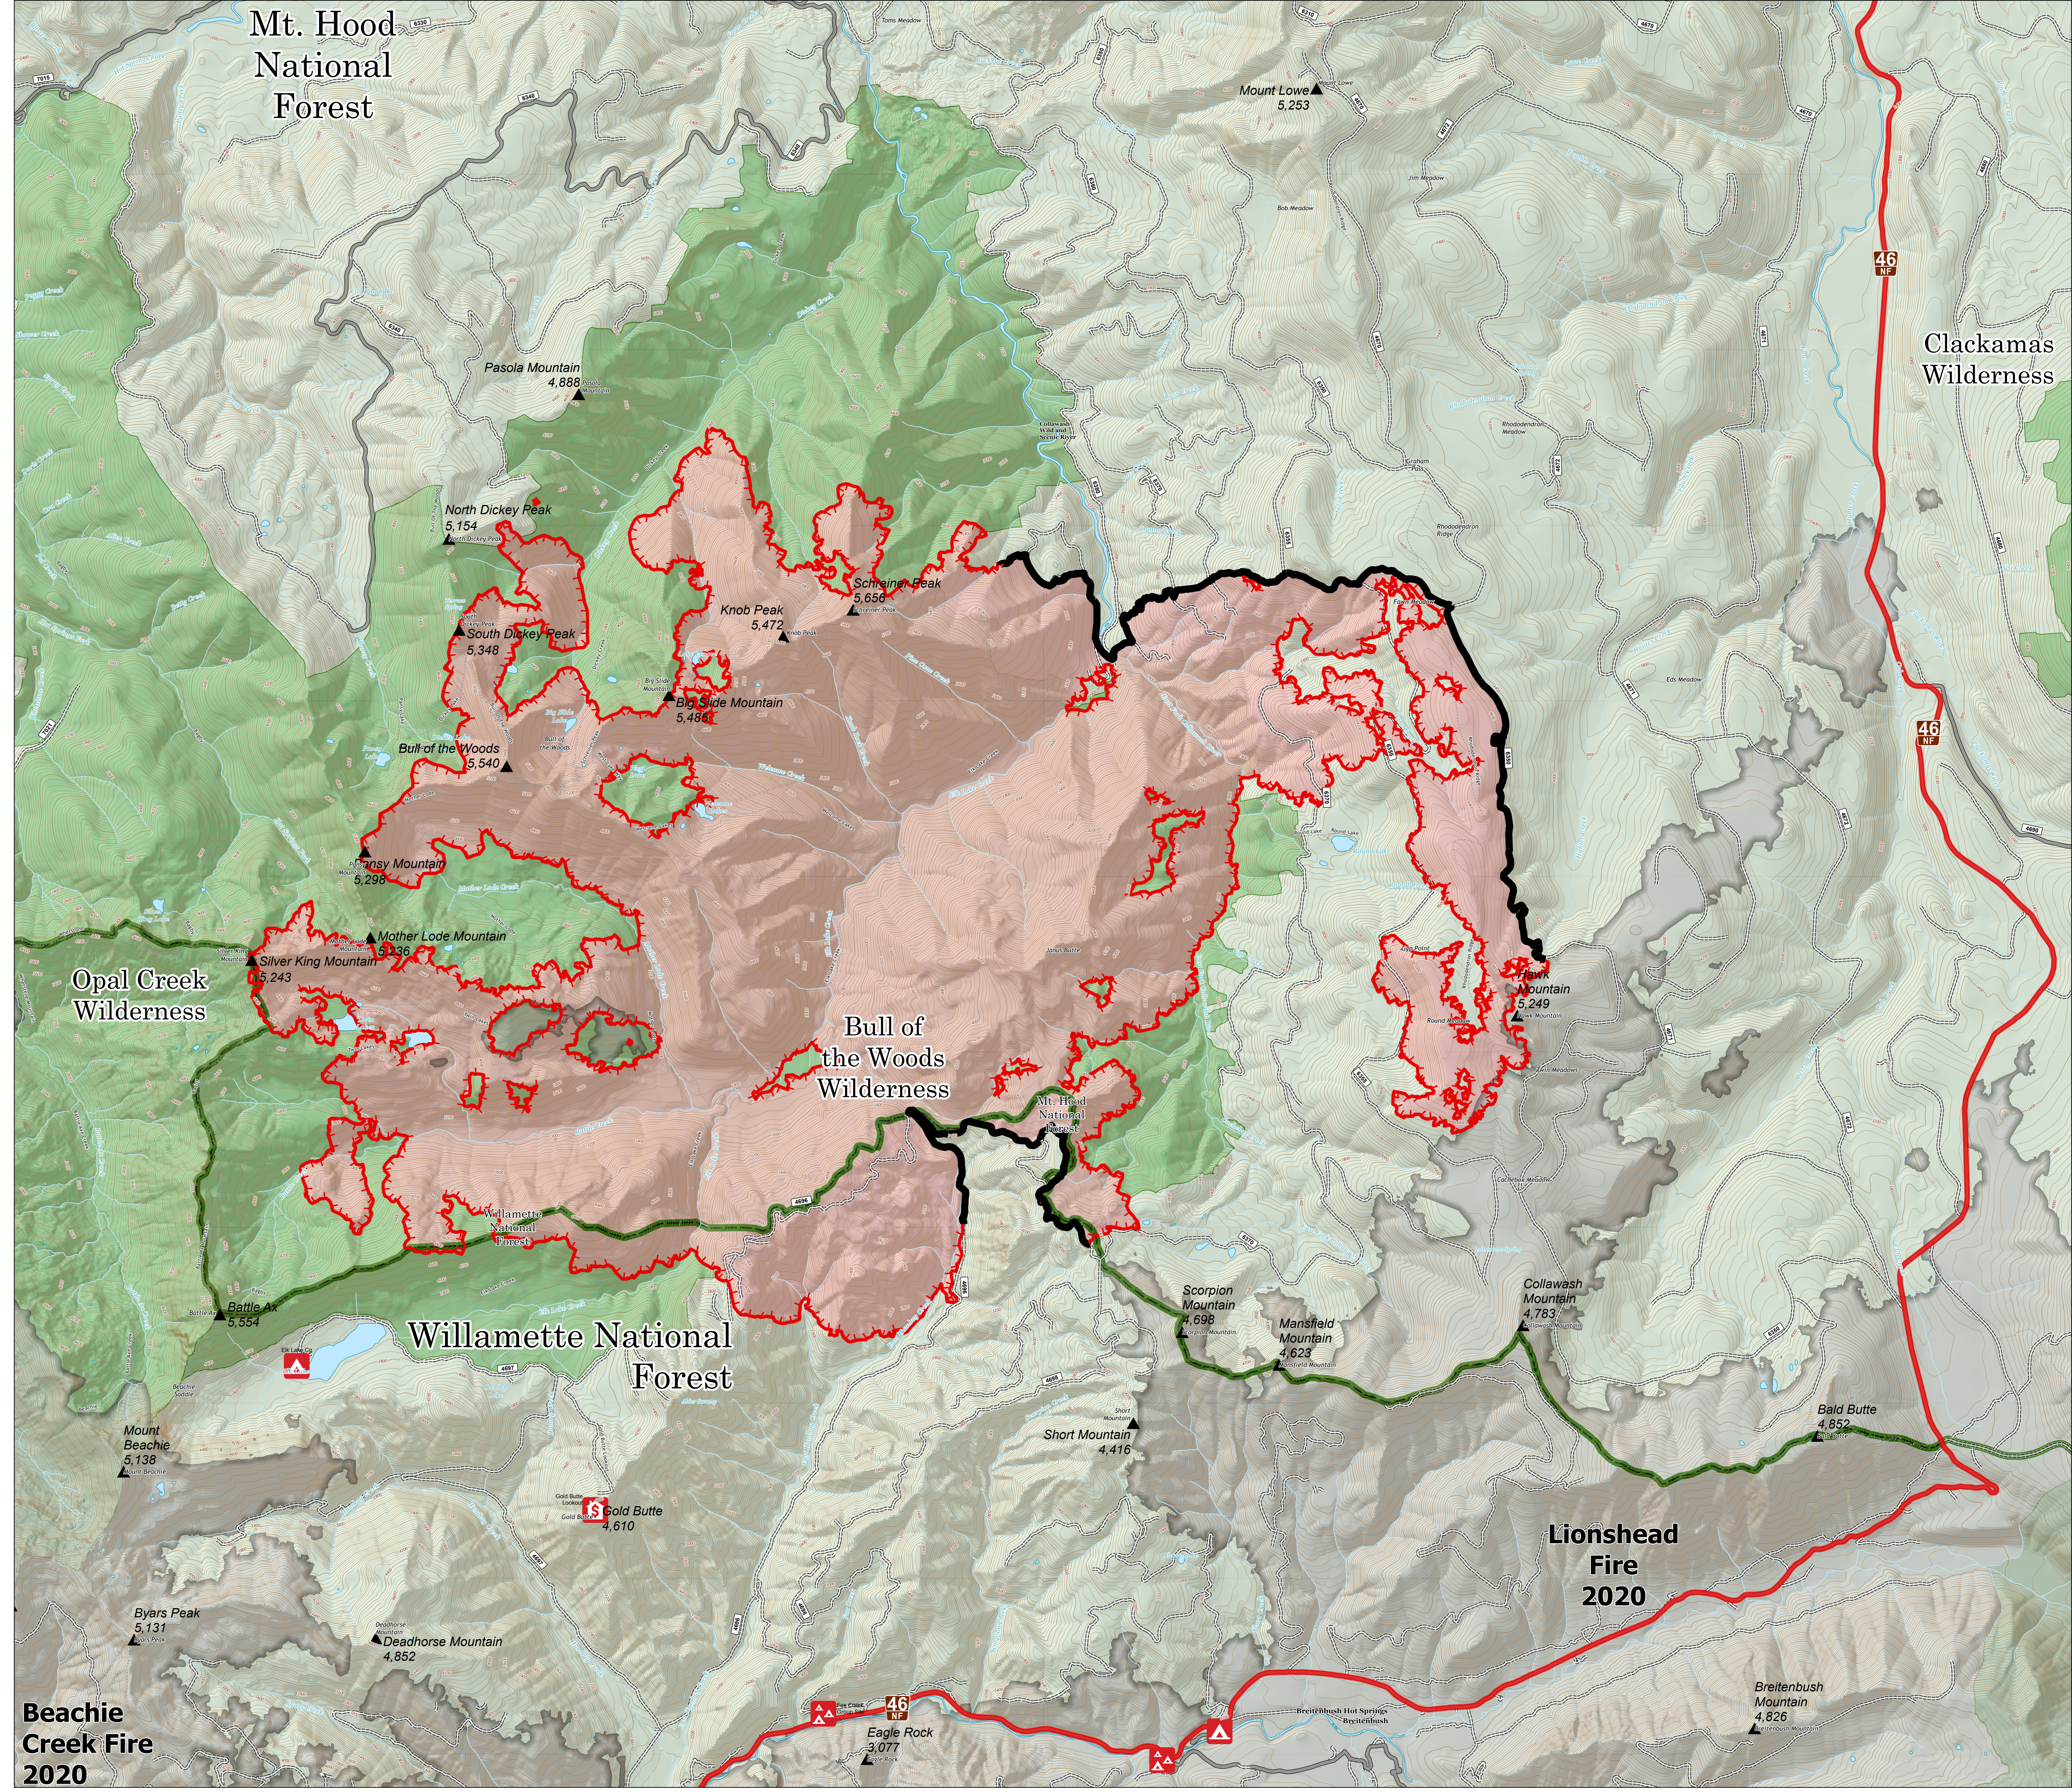

BULL COMPLEX

9/14/2021 DAY
19,950 ACRES
14% CONTAINMENT

- Fire Edge
- Contained Line
- Fire Perimeter
- Campground
- Group Campground
- Lookout/Cabin
- Trailhead
- Mountain Peak
- Forest Road 46 Closed
- High Clearance Forest Roads
- Forest Roads
- 2020 Fire
- National Forest
- Wilderness
- USFS Admin Boundary

0 0.5 1 2
MILES

NR Team 4
9/13/2021 2107
Acres from IR
North American 1983 Datum. Lat/Long Grid