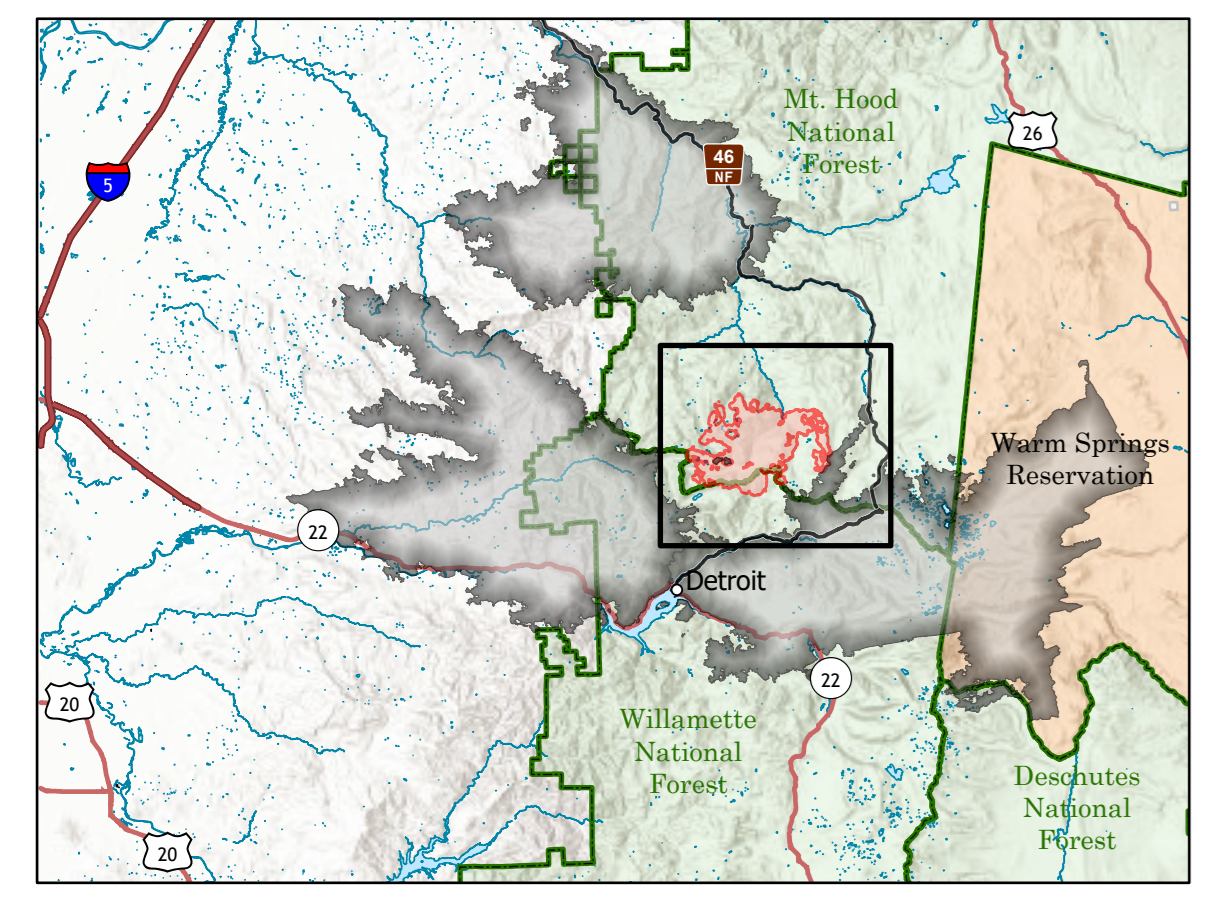

BULL COMPLEX

9/14/2021 DAY
19,950 ACRES
14% CONTAINMENT

- Fire Edge
- Contained Line
- Fire Perimeter
- Campground
- Group Campground
- Lookout/Cabin
- Trailhead
- Mountain Peak
- Forest Road 46 Closed
- High Clearance Forest Roads
- Forest Roads
- 2020 Fire
- National Forest
- Wilderness
- USFS Admin Boundary

0 0.5 1 2
MILES

NR Team 4
9/13/2021 2107
Acres from IR
North American 1983 Datum. Lat/Long Grid