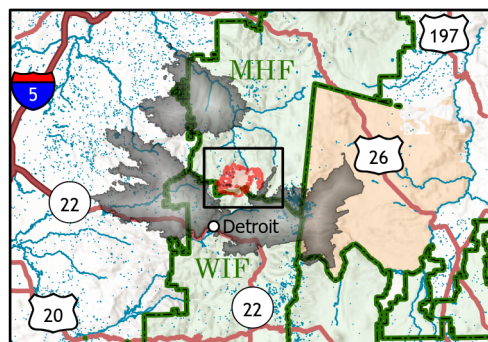

# BULL COMPLEX

9/14/2021 DAY  
19,950 ACRES  
14% CONTAINMENT

- Fire Edge
- Contained Line
- Fire Perimeter
- Campground
- Lookout/Cabin
- Trailhead
- Mountain Peak
- Forest Road 46 Closed
- 2020 Fire
- Wilderness
- National Forest
- USFS Admin Boundary

Miles

NR Team 4  
9/13/2021 2103  
Acres from IR

North American 1983 Datum, LatLong Grid