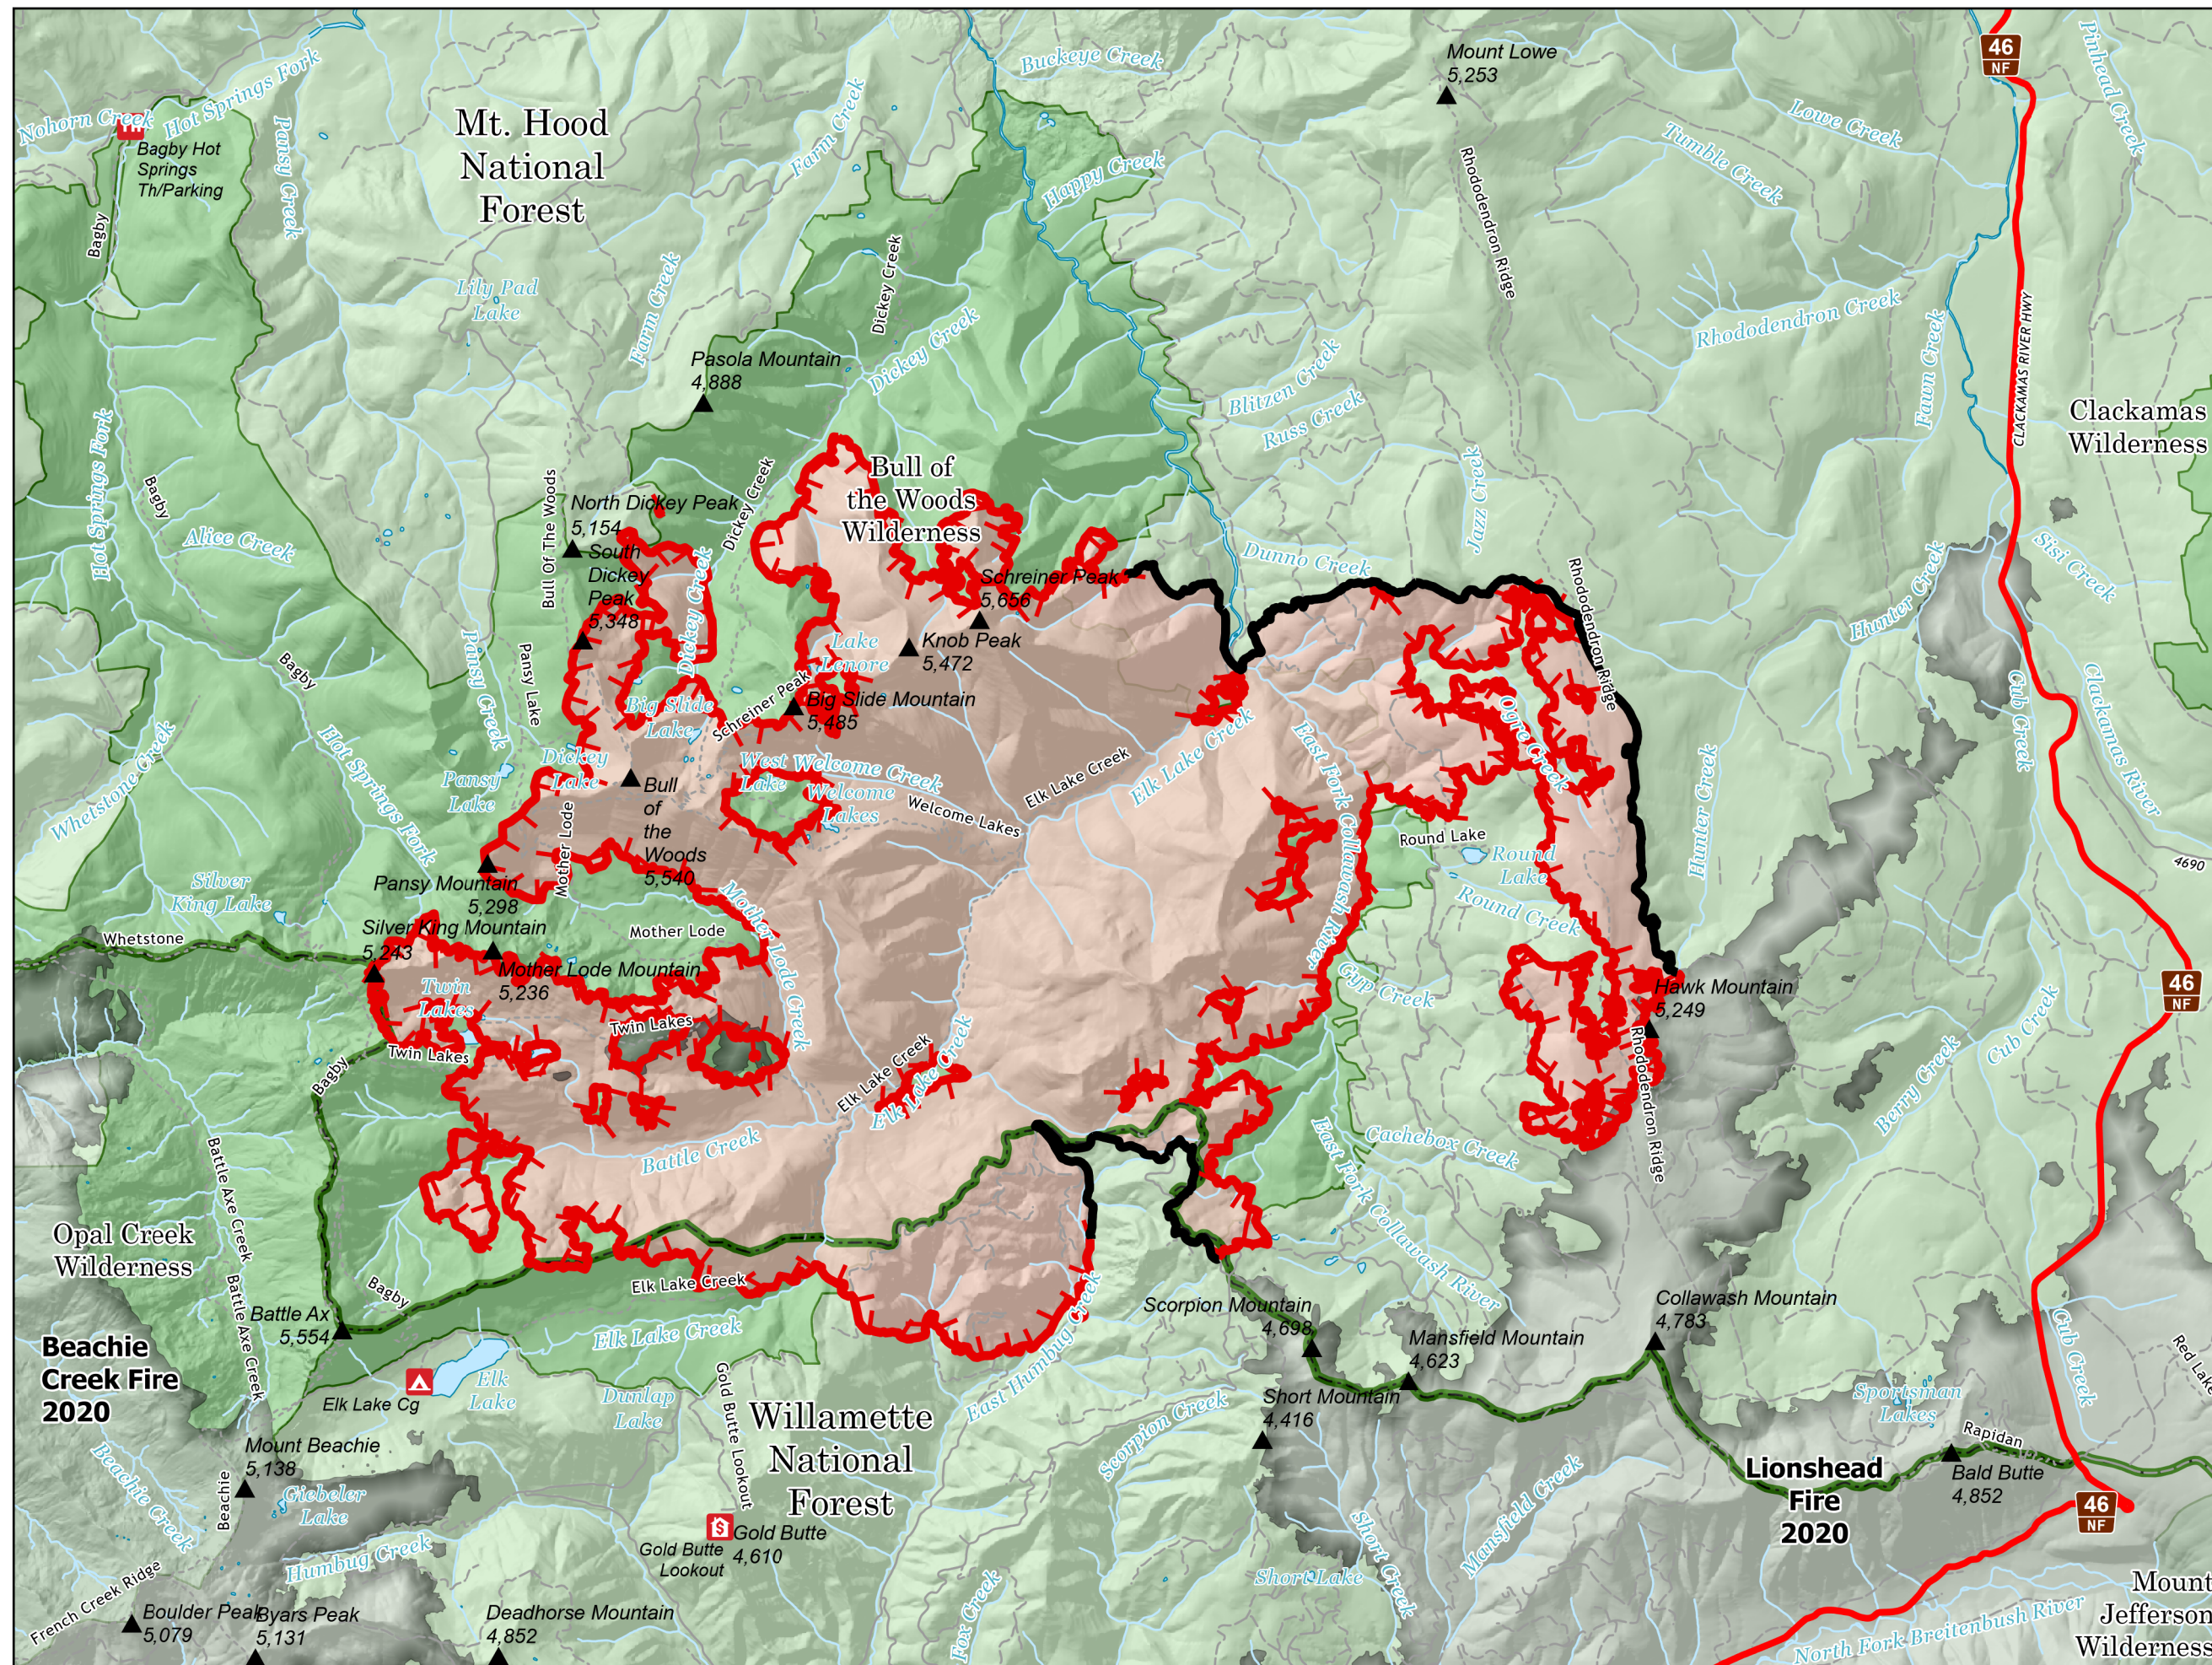

# BULL COMPLEX

9/14/2021 DAY  
19,950 ACRES  
14% CONTAINMENT

- Fire Edge
- Contained Line
- Fire Perimeter
- Campground
- Lookout/Cabin
- Trailhead
- Mountain Peak
- Forest Road 46 Closed
- 2020 Fire
- Wilderness
- National Forest
- USFS Admin Boundary

Miles

NR Team 4  
9/13/2021 2103  
Acres from IR

North American 1983 Datum, LatLong Grid