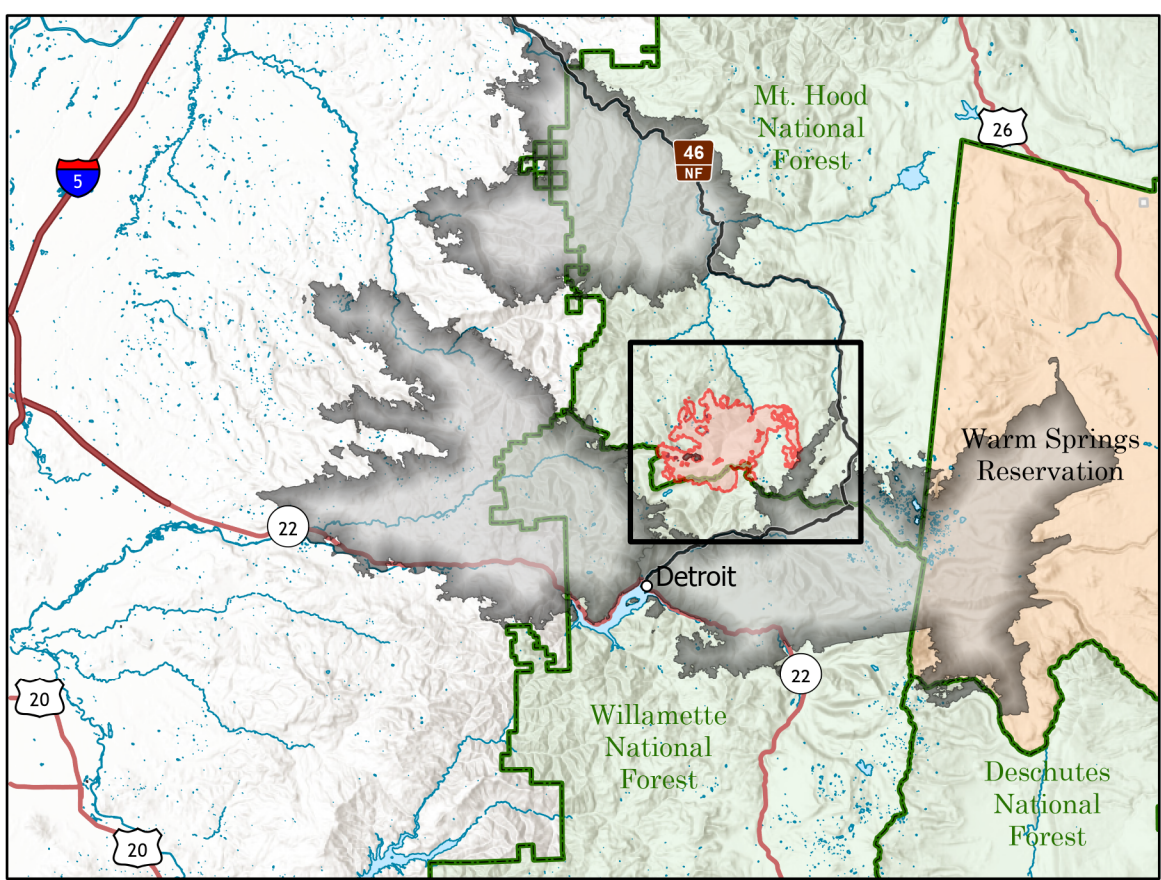

BULL COMPLEX

9/14/2021 DAY
19,950 ACRES
14% CONTAINMENT

- Fire Edge
- Contained Line
- Fire Perimeter
- Campground
- Group Campground
- Lookout/Cabin
- Trailhead
- Mountain Peak
- Forest Road 46 Closed
- High Clearance Forest Roads
- Forest Roads
- 2020 Fire
- National Forest
- Wilderness
- USFS Admin Boundary

0 0.5 1 2
MILES

NR Team 4
9/13/2021 2053
Acres from IR
North American 1983 Datum, LatLong Grid