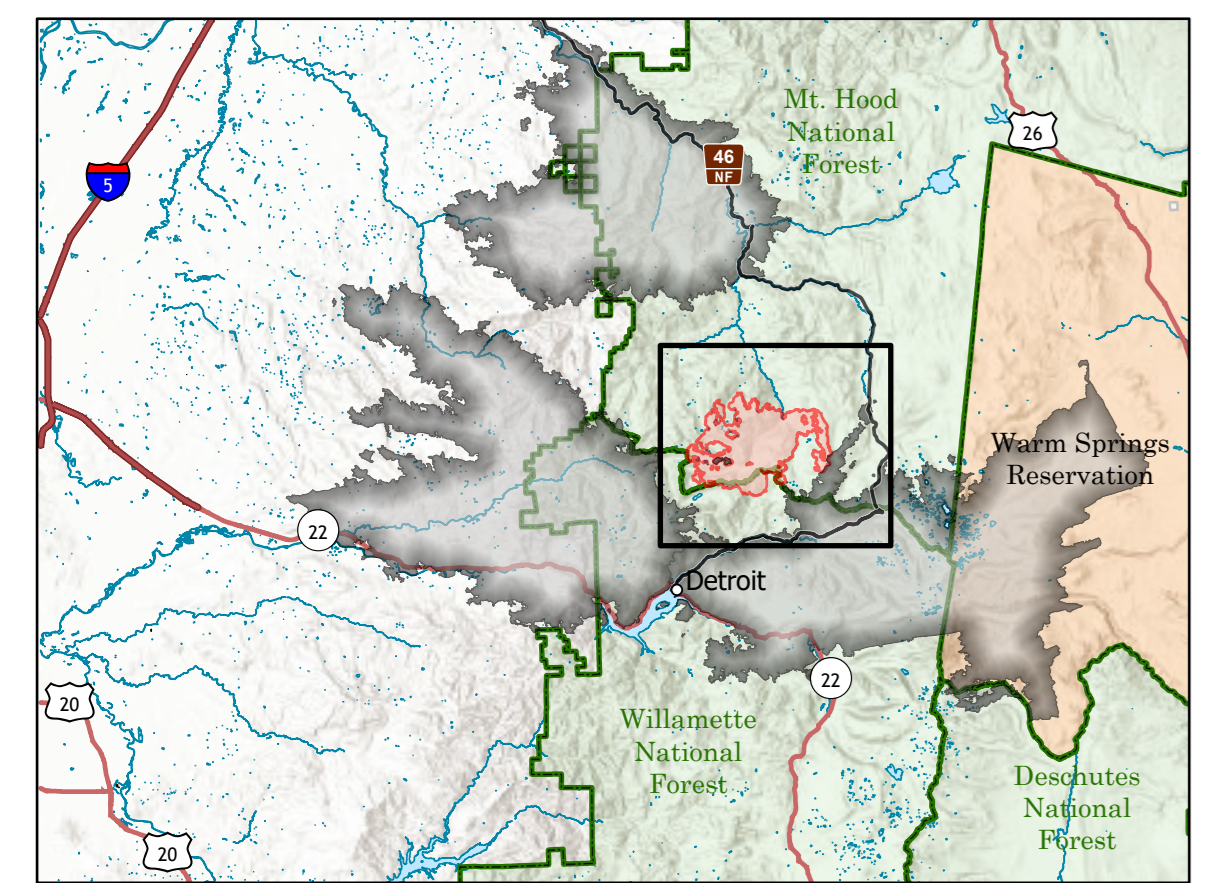

BULL COMPLEX

9/15/2021 DAY
21,191 ACRES
14% CONTAINMENT

- Fire Edge
- Contained Line
- Fire Perimeter
- Campground
- Group Campground
- Lookout/Cabin
- Trailhead
- Mountain Peak
- Forest Road 46 Closed
- High Clearance Forest Roads
- Forest Roads
- 2020 Fire
- National Forest
- Wilderness
- USFS Admin Boundary

0 0.5 1 2
MILES

NR Team 4
9/15/2021 0422
Acres from IR
North American 1983 Datum, Lat/Long Grid