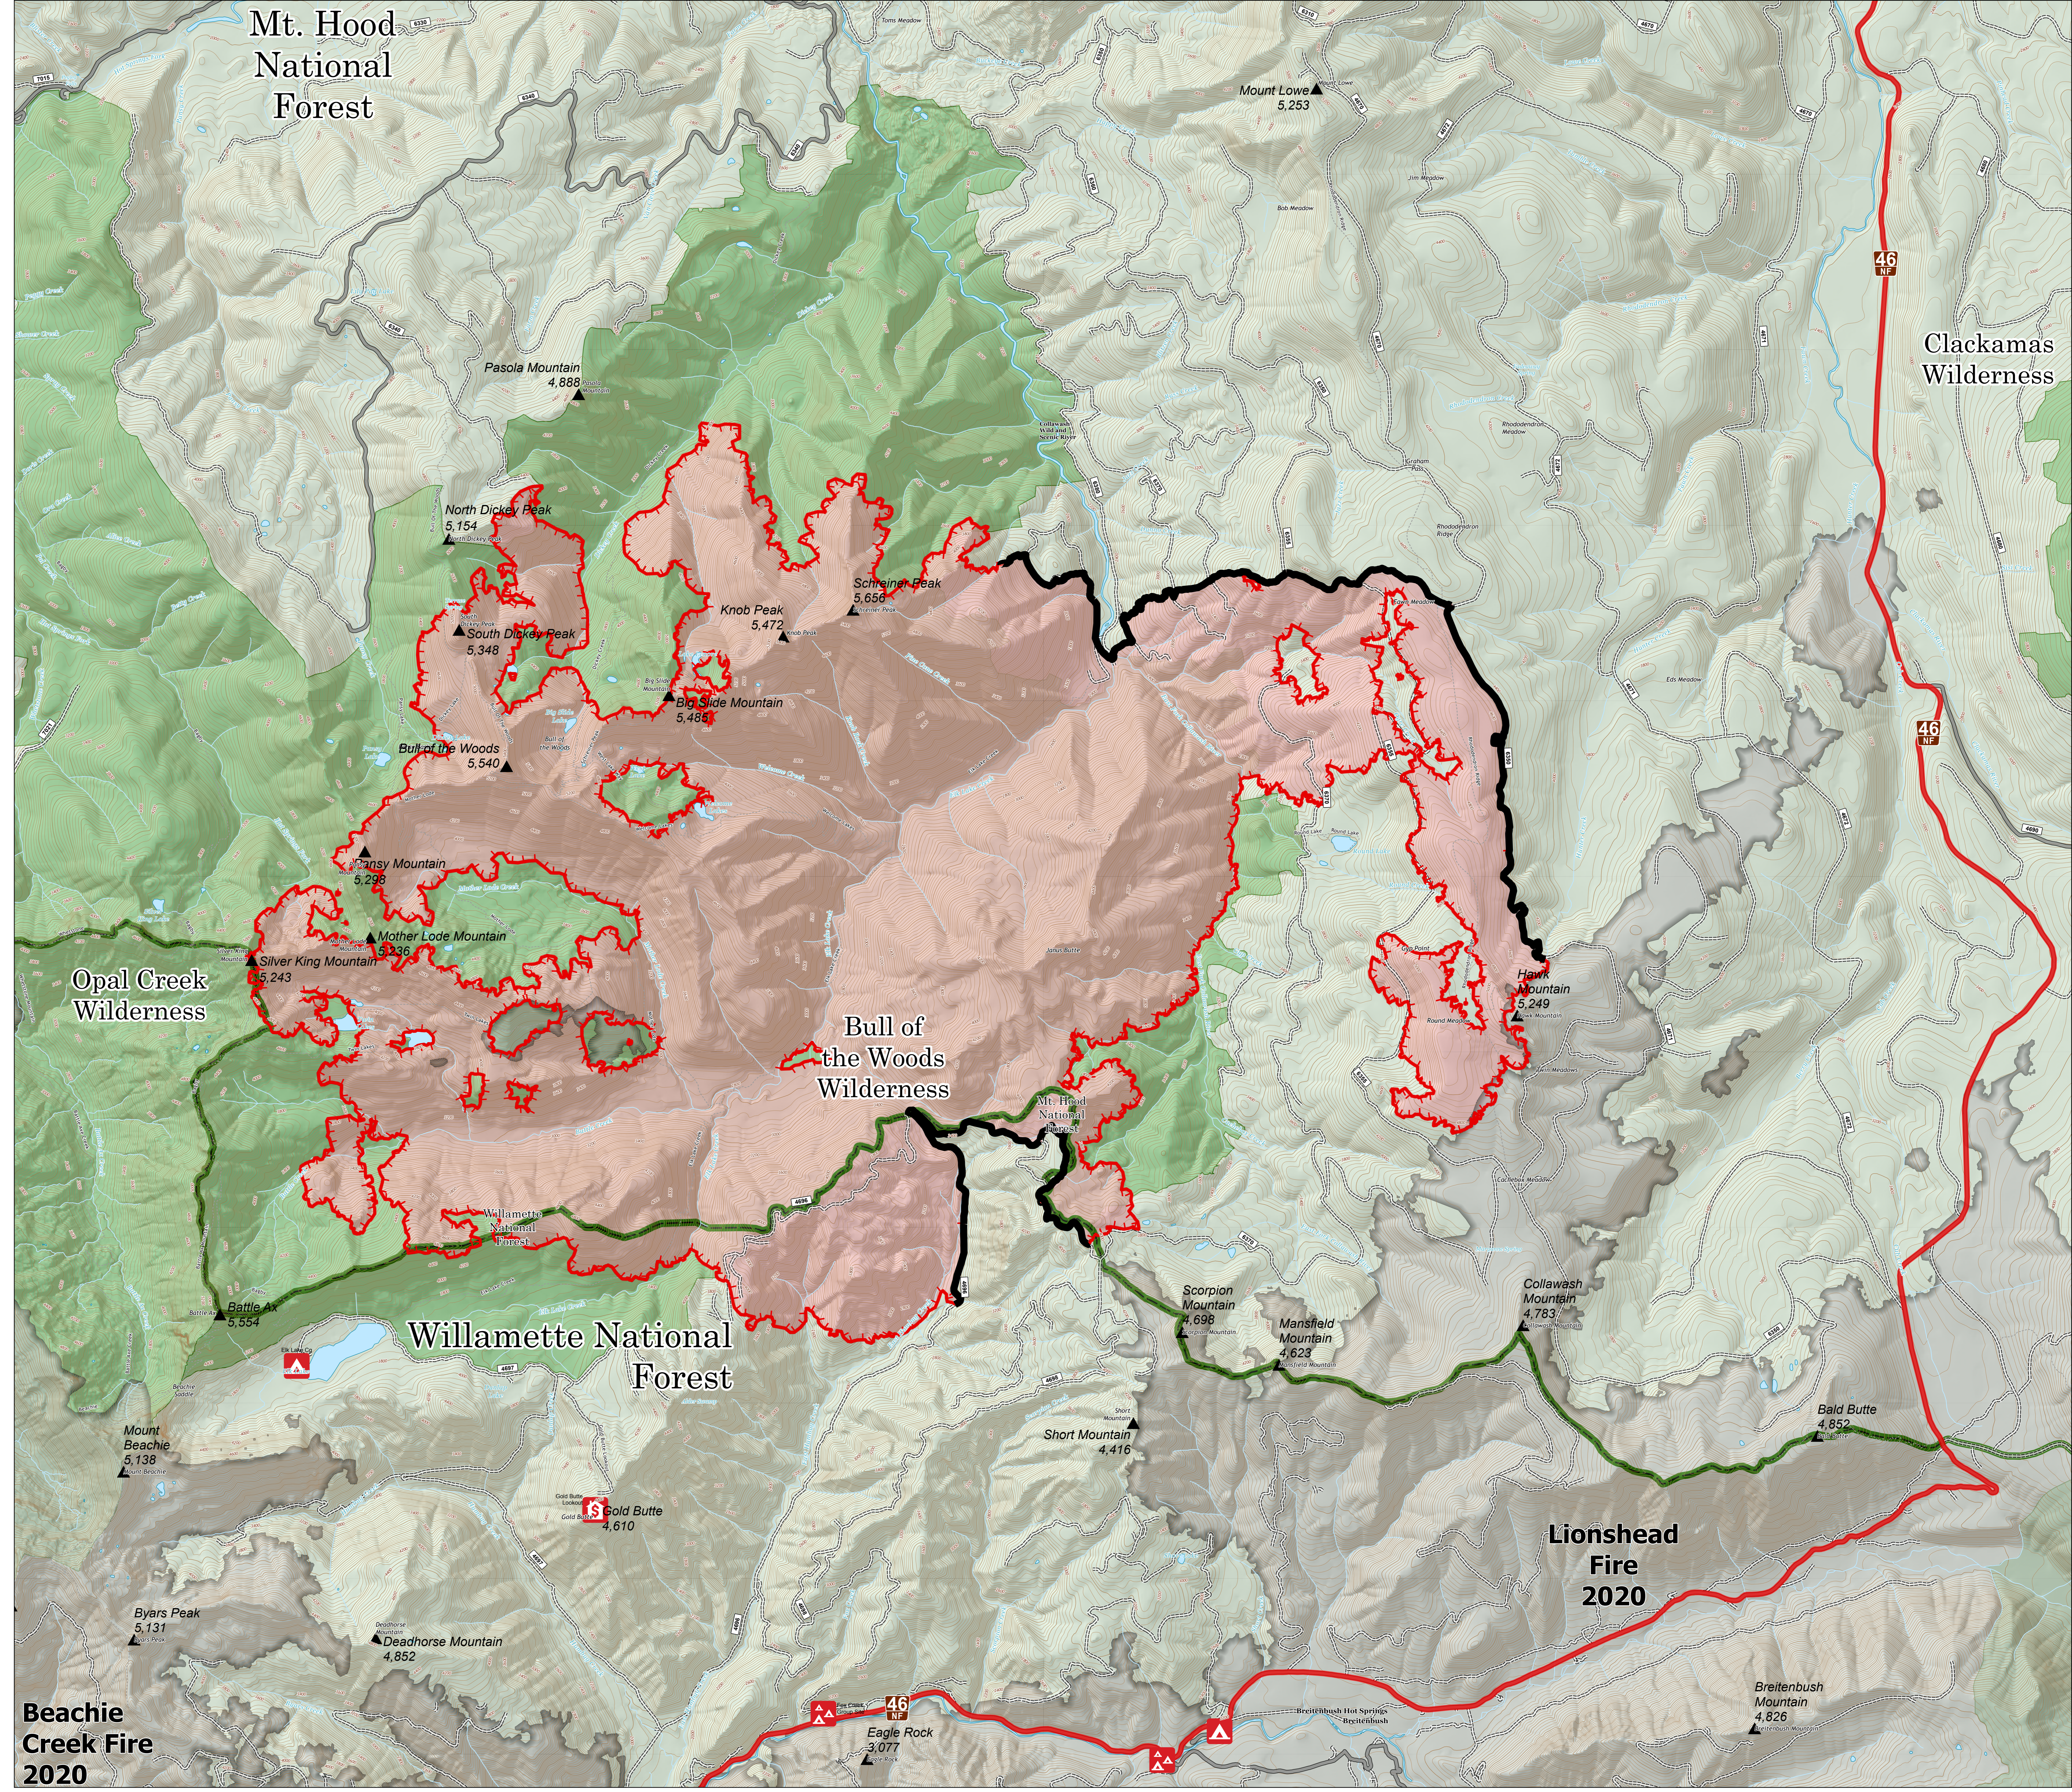

BULL COMPLEX

9/15/2021 DAY
21,191 ACRES
14% CONTAINMENT

- Fire Edge
- Contained Line
- Fire Perimeter
- Campground
- Group Campground
- Lookout/Cabin
- Trailhead
- Mountain Peak
- Forest Road 46 Closed
- High Clearance Forest Roads
- Forest Roads
- 2020 Fire
- National Forest
- Wilderness
- USFS Admin Boundary

0 0.5 1 2
MILES

NR Team 4
9/15/2021 0422
Acres from IR
North American 1983 Datum, Lat/Long Grid