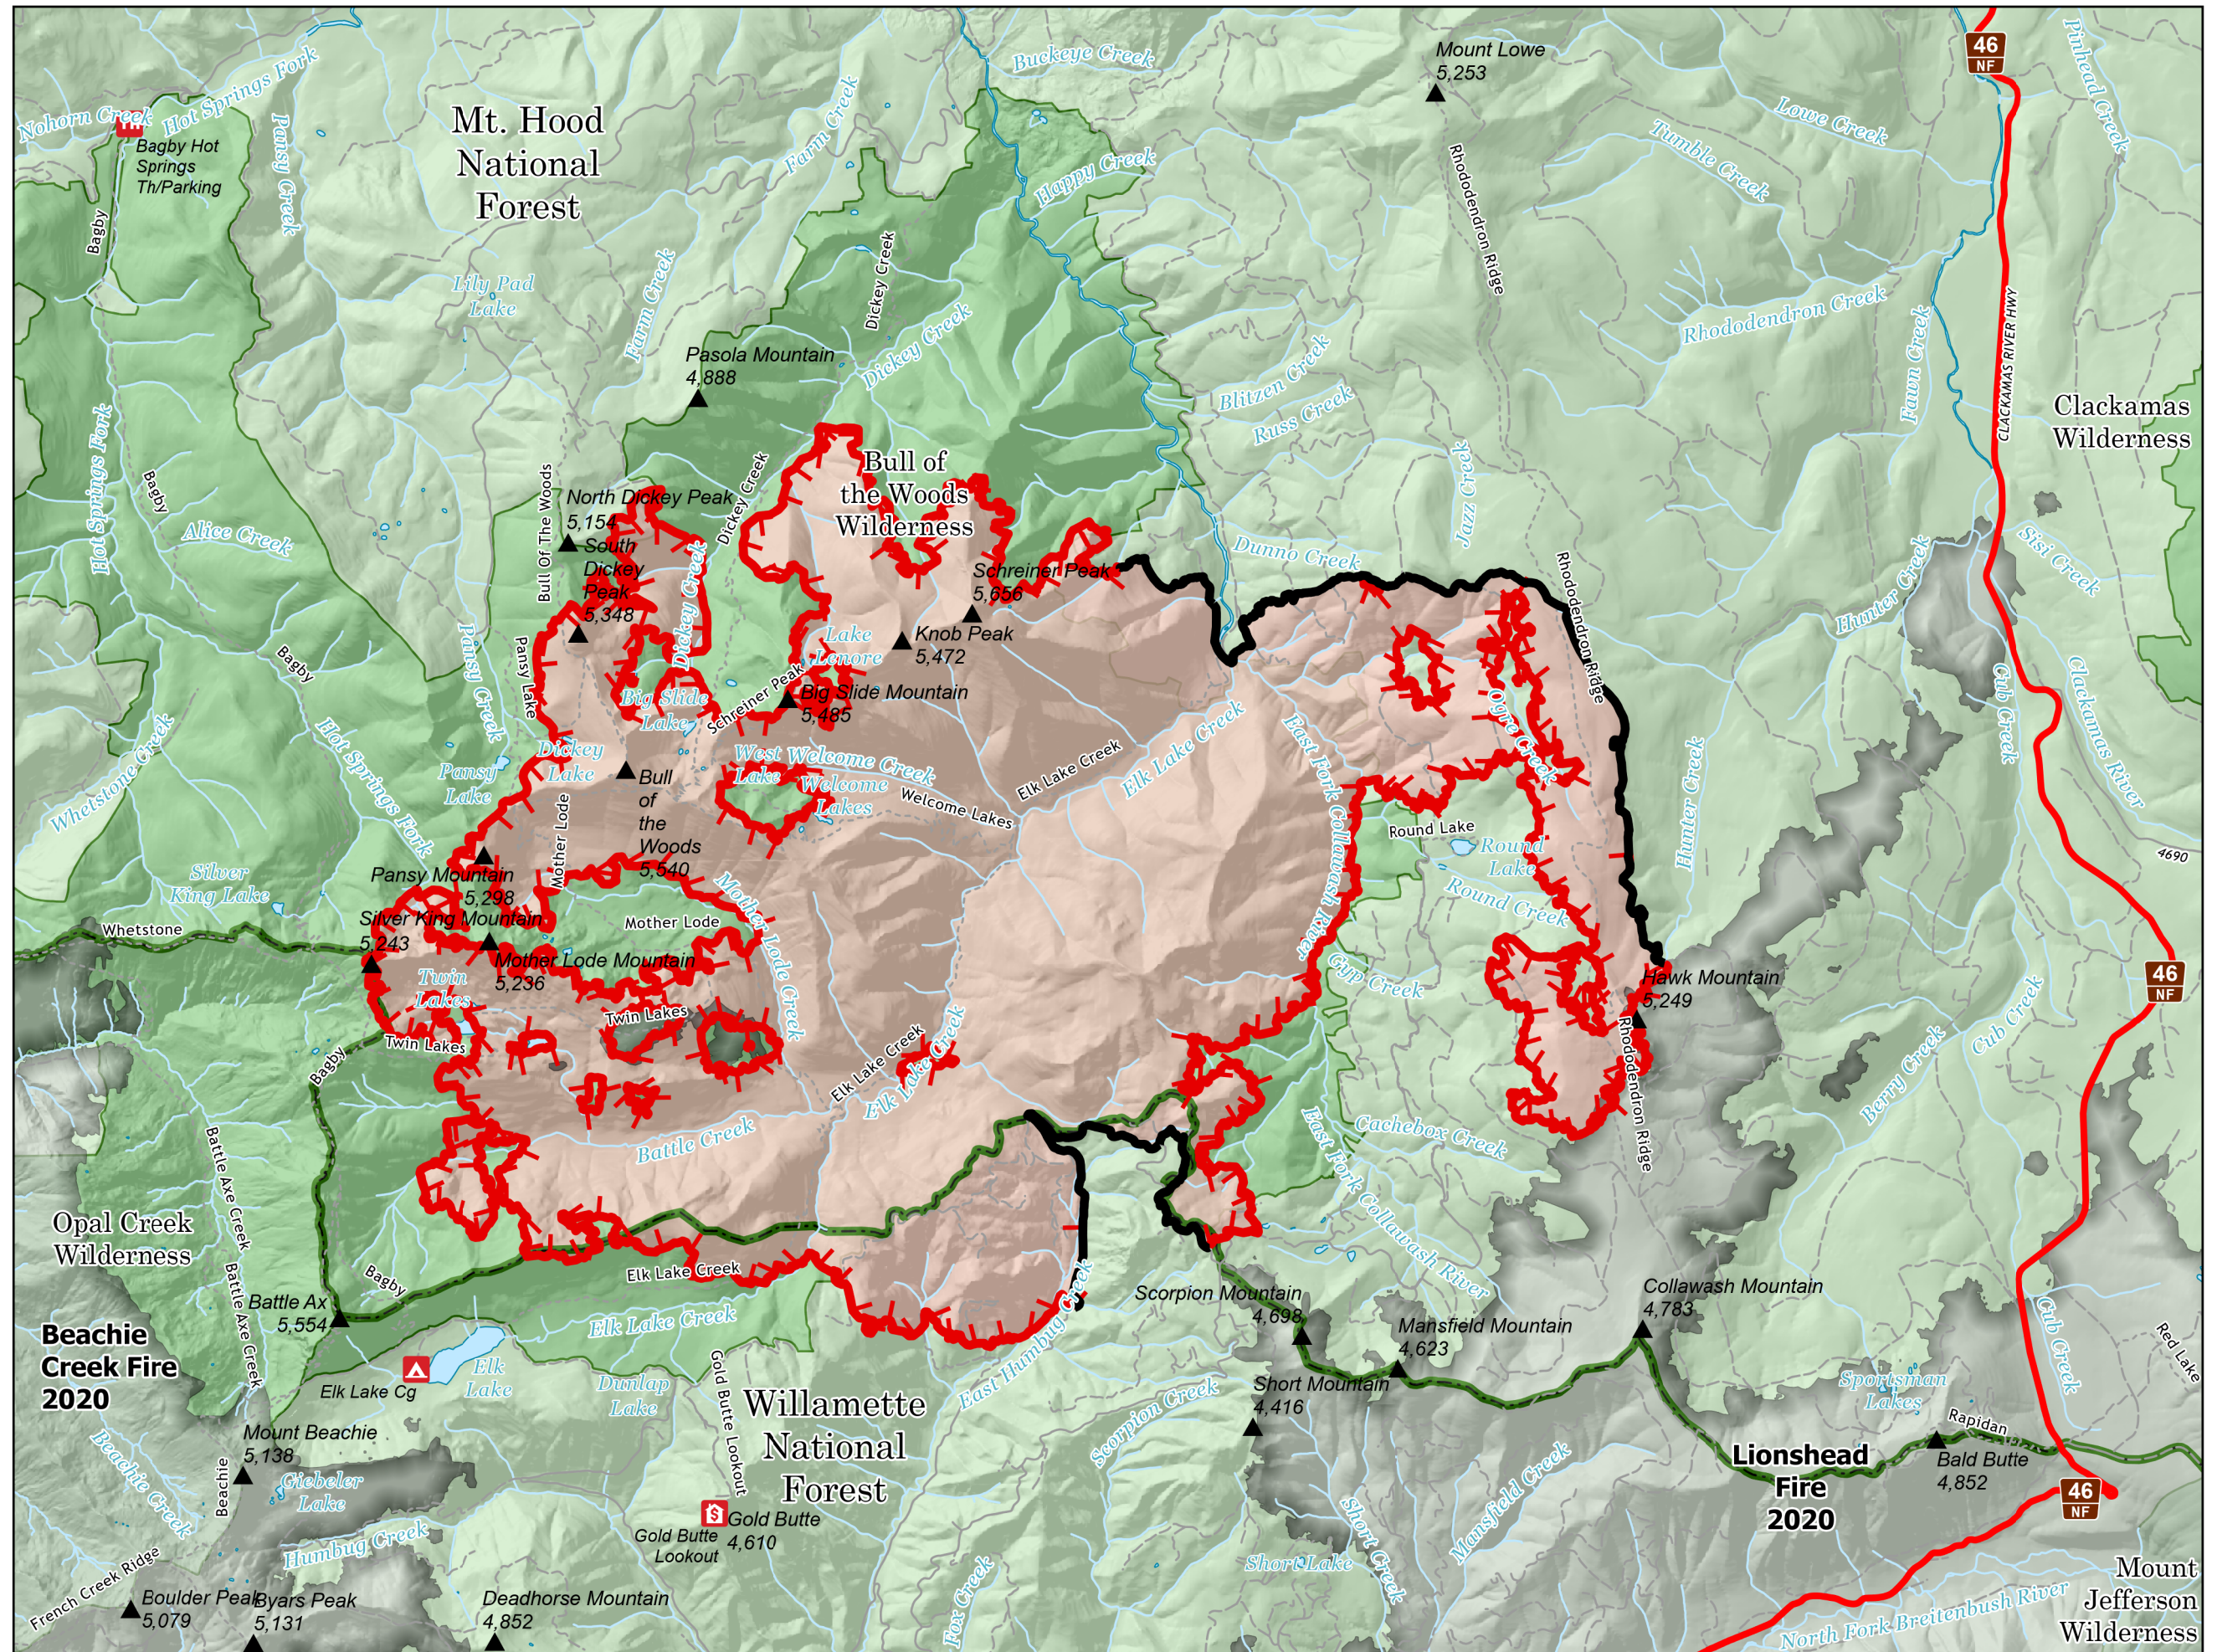

# BULL COMPLEX

9/15/2021 DAY  
21,191 ACRES  
14% CONTAINMENT

-  Fire Edge
-  Contained Line
-  Fire Perimeter
-  Campground
-  Lookout/Cabin
-  Trailhead
-  Mountain Peak
-  Forest Road 46 Closed
-  2020 Fire
-  Wilderness
-  National Forest
-  USFS Admin Boundary

Miles

NR Team 4  
9/15/2021 0418  
Acres from IR

North American 1983 Datum, LatLong Grid